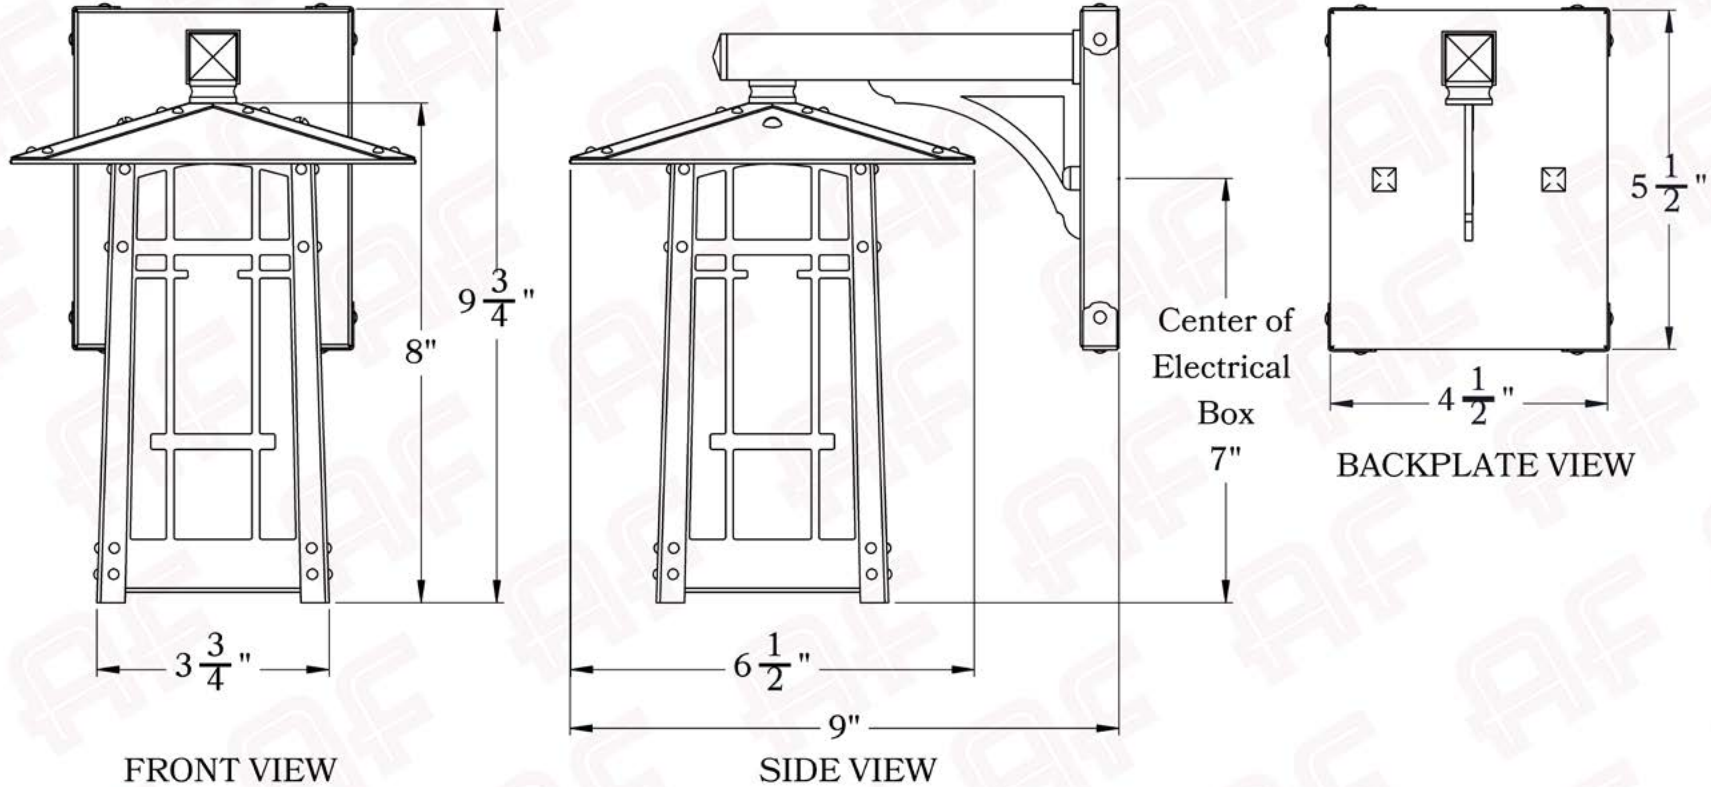

The San Marino Series
Straight Arm Sconce
Small

AMERICA'S FINEST 
 *Lighting & Mailbox Co.* 

Small

Dimensions

Roof Width	6 1/2"
Body Width	3 3/4"
Lantern Height	8 1/4"
Height	9 3/4"
Projection	9"
Mounting Plate	4 1/2" x 5 1/2"

Electrical Specs

UL Rating	Wet
Voltage	120V
Socket Type	Medium Base - E26
Number of Light Bulbs	1
Max Wattage per Bulb	60W
LED Bulb	Supplied
Dimmable	Yes

Additional Information

Manufacturer	America's Finest Lighting
Mounting Location	Interior and Exterior
Material	Brass
Multiple Overlay Options	No
Bottom Glass Panels	Included