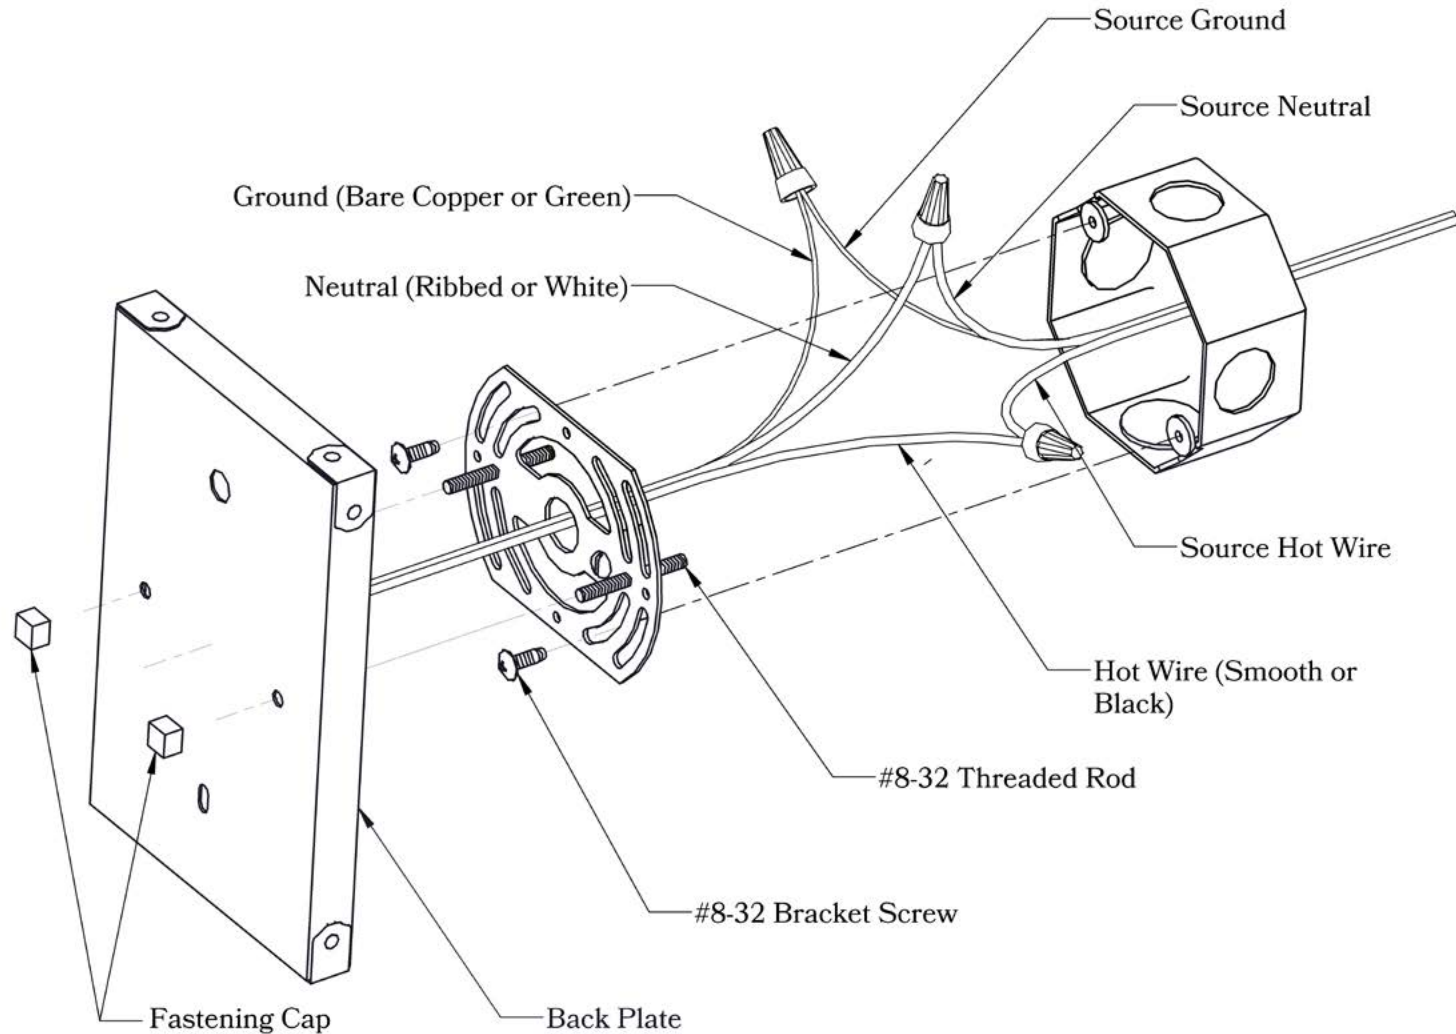

The San Marino Series
Straight Arm Sconce
Small

AMERICA'S FINEST 
 *Lighting & Mailbox Co.* 

Small

Dimensions

Roof Width	6 1/2"
Body Width	3 3/4"
Lantern Height	8 1/4"
Height	9 3/4"
Projection	9"
Mounting Plate	4 1/2" x 5 1/2"

Electrical Specs

UL Rating	Wet
Voltage	120V
Socket Type	Medium Base - E26
Number of Light Bulbs	1
Max Wattage per Bulb	60W
LED Bulb	Supplied
Dimmable	Yes

Additional Information

Manufacturer	America's Finest Lighting
Mounting Location	Interior and Exterior
Material	Brass
Multiple Overlay Options	No
Bottom Glass Panels	Included

Mounting Instructions | Wall Mount With Caps**CAUTION—DISCONNECT POWER**

Always shut off power when installing or repairing this (or any other) electrical appliance. Failure to do so may result in severe injury or death. This product must be installed in accordance with applicable installation codes by a person familiar with the construction and operation of the product, and the hazards involved.