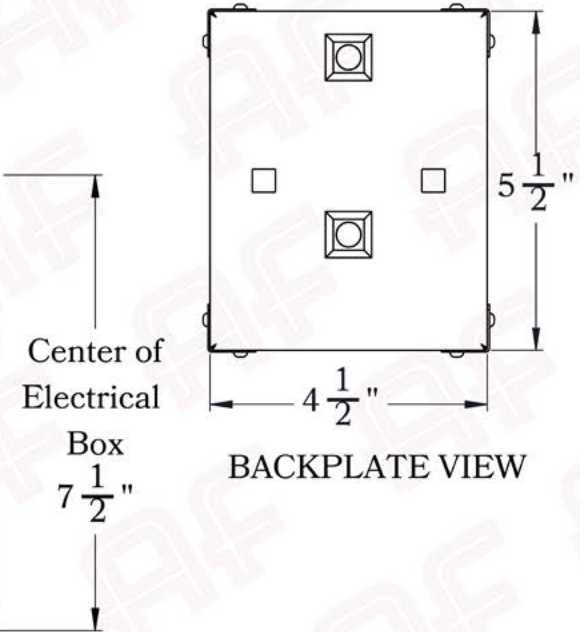

The San Marino Series
Hook Arm Sconce
Small

AMERICA'S FINEST 
Lighting & Mailbox Co.

Small

FRONT VIEW

SIDE VIEW

BACKPLATE VIEW

Dimensions

Roof Width	6 1/2"
Body Width	3 3/4"
Lantern Height	8"
Height	11 3/4"
Projection	9"
Mounting Plate	4 1/2" x 5 1/2"

Electrical Specs

UL Rating	Damp
Voltage	120V
Socket Type	Medium Base - E26
Number of Light Bulbs	1
Max Wattage per Bulb	60W
LED Bulb	Supplied
Dimmable	Yes

Additional Information

Manufacturer	America's Finest Lighting
Mounting Location	Interior and Exterior
Material	Brass
Multiple Overlay Options	No
Bottom Glass Panels	Included