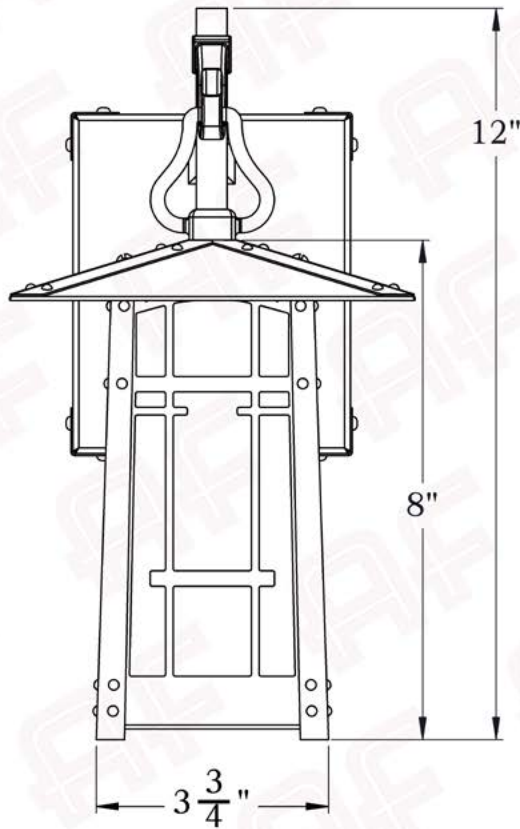

The San Marino Series
Hook Arm Sconce
Small

AMERICA'S FINEST 
Lighting & Mailbox Co.

Small

FRONT VIEW

SIDE VIEW

BACKPLATE VIEW

Dimensions

Roof Width	6 1/2"
Body Width	3 3/4"
Lantern Height	8"
Height	11 3/4"
Projection	9"
Mounting Plate	4 1/2" x 5 1/2"

Electrical Specs

UL Rating	Damp
Voltage	120V
Socket Type	Medium Base - E26
Number of Light Bulbs	1
Max Wattage per Bulb	60W
LED Bulb	Supplied
Dimmable	Yes

Additional Information

Manufacturer	America's Finest Lighting
Mounting Location	Interior and Exterior
Material	Brass
Multiple Overlay Options	No
Bottom Glass Panels	Included