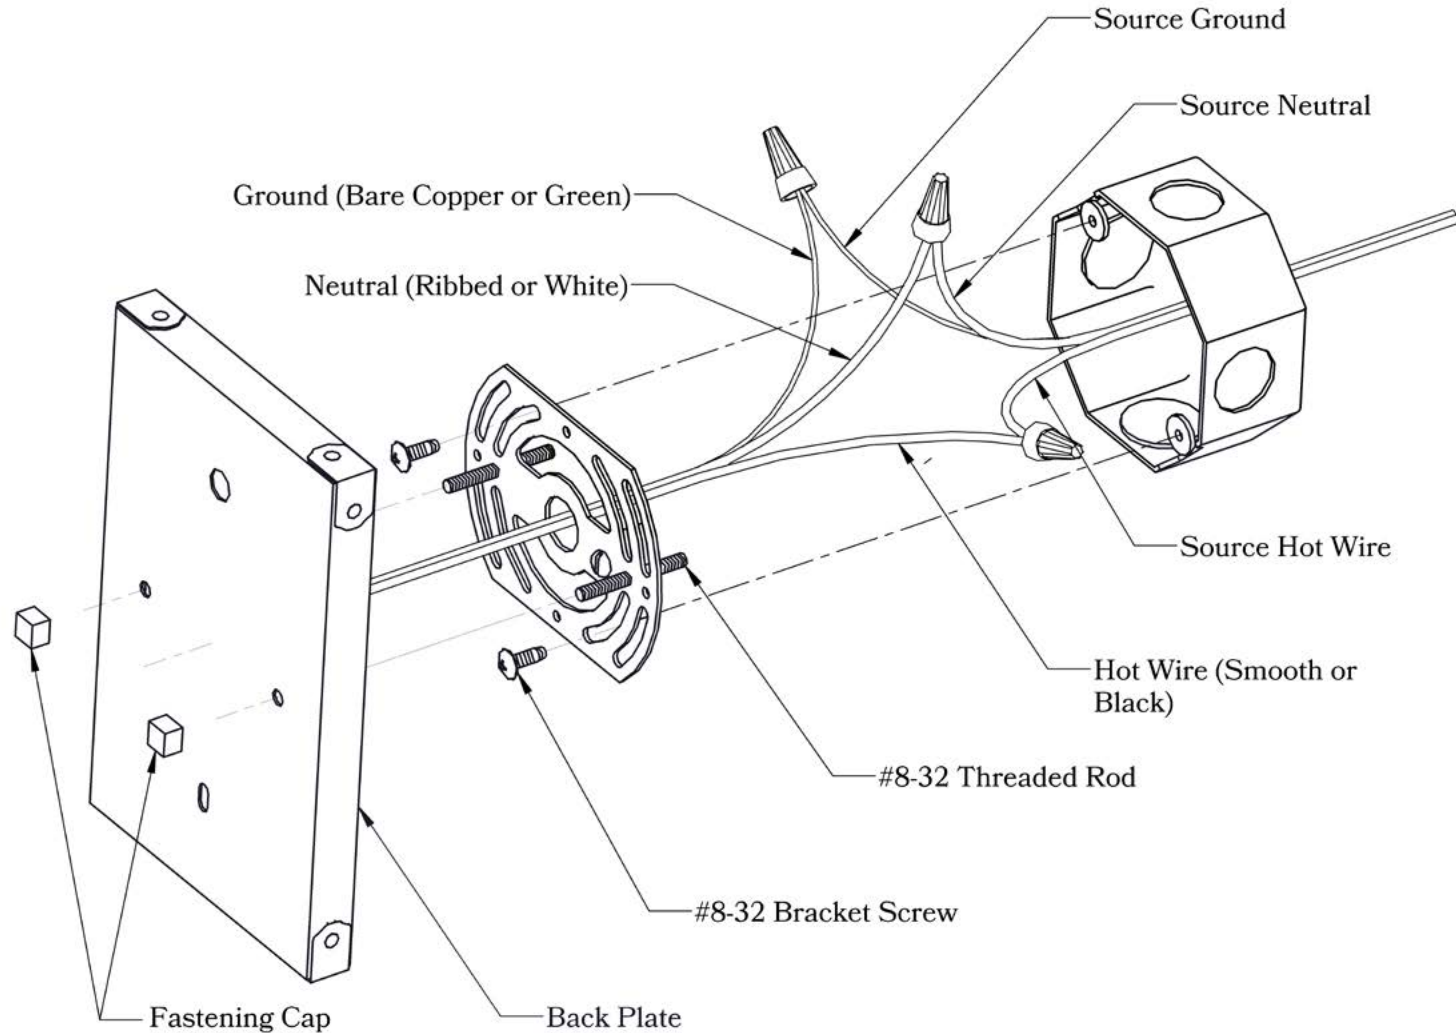

The San Marino Series
Hook Arm Sconce
Small

AMERICA'S FINEST 
Lighting & Mailbox Co.

Small

FRONT VIEW

SIDE VIEW

BACKPLATE VIEW

Dimensions

Roof Width	6 1/2"
Body Width	3 3/4"
Lantern Height	8"
Height	11 3/4"
Projection	9"
Mounting Plate	4 1/2" x 5 1/2"

Electrical Specs

UL Rating	Damp
Voltage	120V
Socket Type	Medium Base - E26
Number of Light Bulbs	1
Max Wattage per Bulb	60W
LED Bulb	Supplied
Dimmable	Yes

Additional Information

Manufacturer	America's Finest Lighting
Mounting Location	Interior and Exterior
Material	Brass
Multiple Overlay Options	No
Bottom Glass Panels	Included

Mounting Instructions | Wall Mount With Caps**CAUTION—DISCONNECT POWER**

Always shut off power when installing or repairing this (or any other) electrical appliance. Failure to do so may result in severe injury or death. This product must be installed in accordance with applicable installation codes by a person familiar with the construction and operation of the product, and the hazards involved.