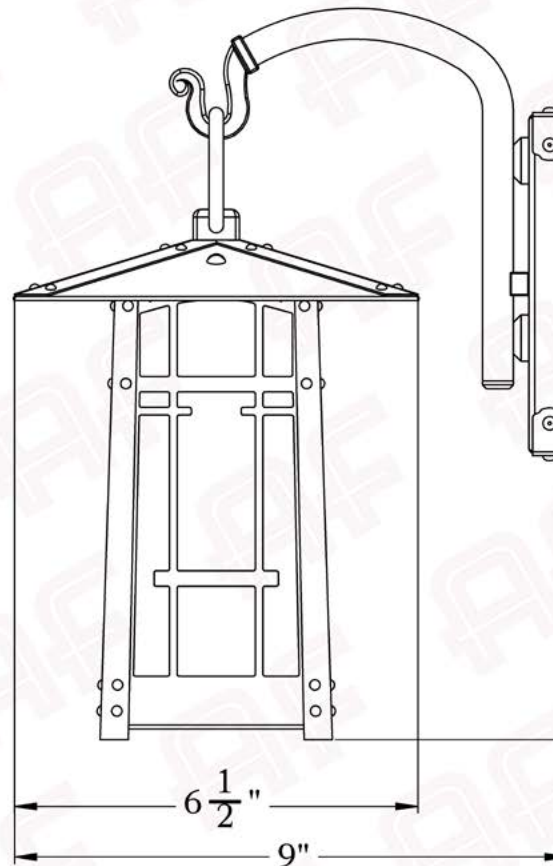

The San Marino Series
Hook Arm Sconce
Small

AMERICA'S FINEST 
Lighting & Mailbox Co.

Small

FRONT VIEW

SIDE VIEW

BACKPLATE VIEW

Dimensions

Roof Width	6 1/2"
Body Width	3 3/4"
Lantern Height	8"
Height	11 3/4"
Projection	9"
Mounting Plate	4 1/2" x 5 1/2"

Electrical Specs

UL Rating	Damp
Voltage	120V
Socket Type	Medium Base - E26
Number of Light Bulbs	1
Max Wattage per Bulb	60W
LED Bulb	Supplied
Dimmable	Yes

Additional Information

Manufacturer	America's Finest Lighting
Mounting Location	Interior and Exterior
Material	Brass
Multiple Overlay Options	No
Bottom Glass Panels	Included