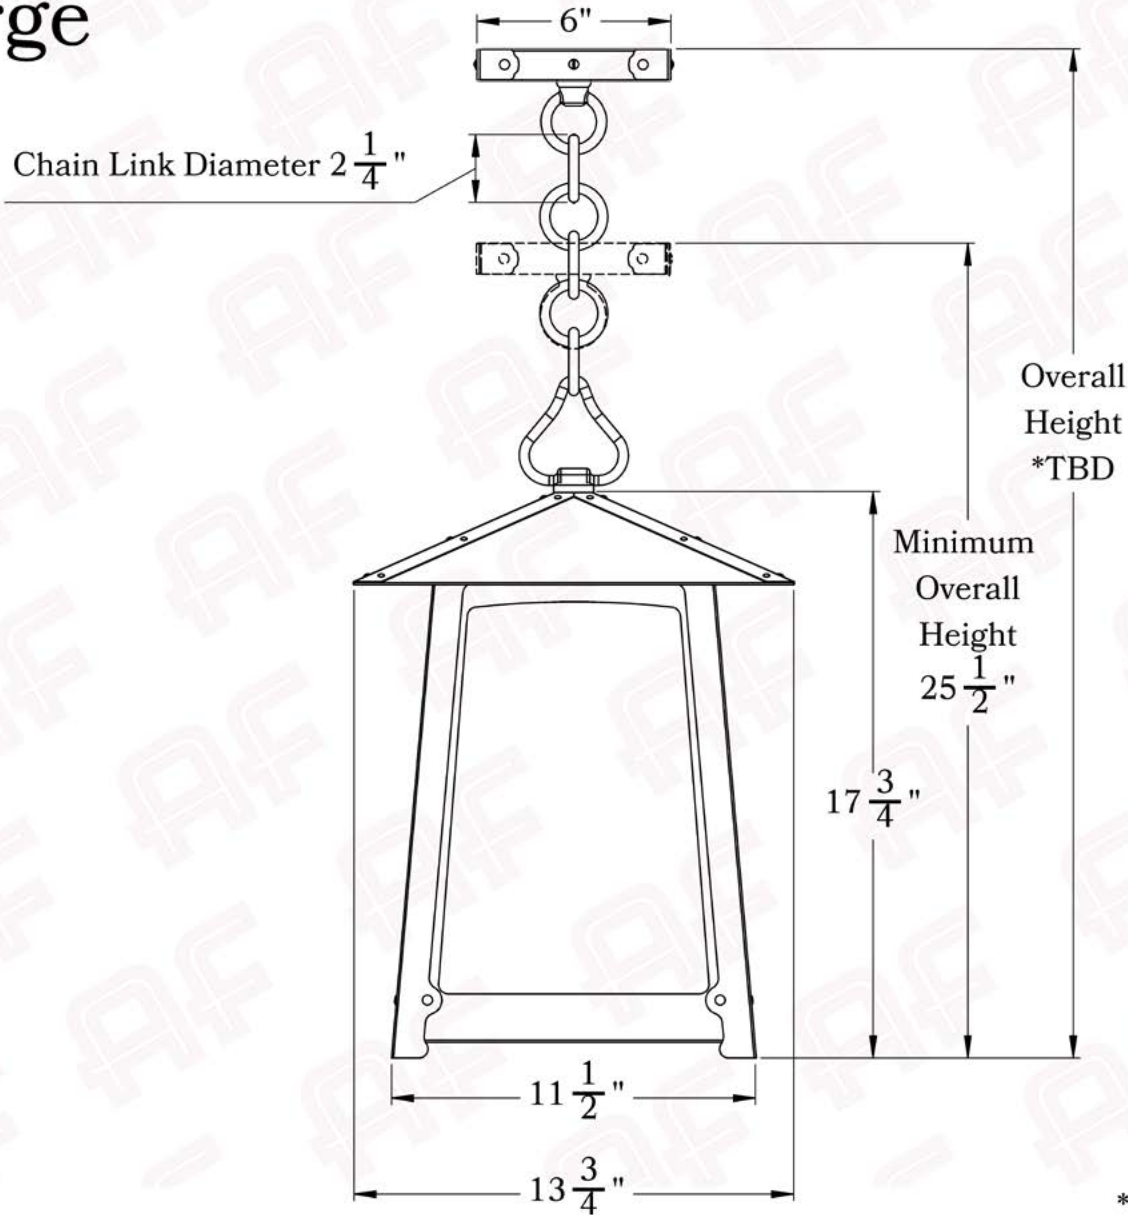

The Poplar Glen Series
Chain Pendant Lantern
Extra Large

AMERICA'S FINEST 
Lighting & Mailbox Co.

X Large

*TBD= To be determined

PROPRIETARY AND CONFIDENTIAL

The information contained in this drawing is the sole property of America's Finest. Any reproduction in part or as a whole without written permission from America's Finest is prohibited.

Dimensions

Roof Width	13 3/4"
Body Width	11 1/2"
Lantern Height	17 3/4"
Minimum Height	24 3/4"
Canopy	6"

Electrical Specs

UL Rating	Damp
Voltage	120V
Socket Type	Medium Base - E26
Number of Light Bulbs	1
Max Wattage per Bulb	100W
LED Bulb	Supplied
Dimmable	Yes