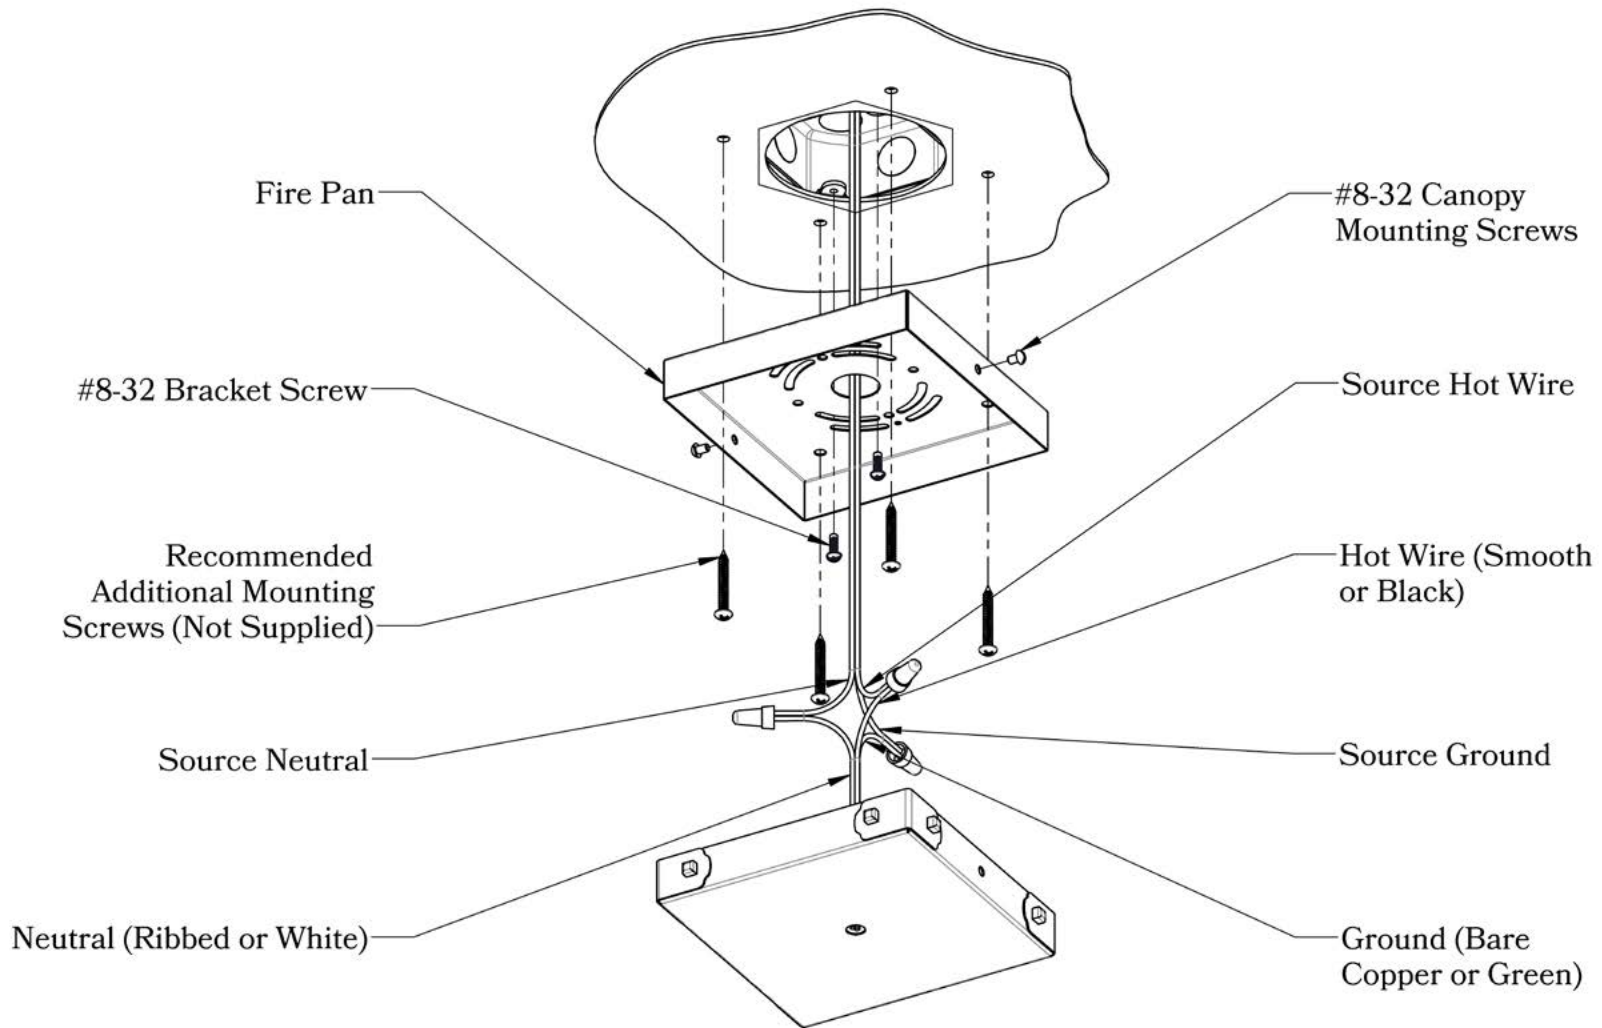

Dimensions

Roof Width	13 3/4"
Body Width	11 1/2"
Lantern Height	17 3/4"
Minimum Height	24 3/4"
Canopy	6"

Electrical Specs

UL Rating	Damp
Voltage	120V
Socket Type	Medium Base - E26
Number of Light Bulbs	1
Max Wattage per Bulb	100W
LED Bulb	Supplied
Dimmable	Yes

Arrow

Gamble

Raymond

Double T

Glass Only

Mounting Instructions | Chain Mount With Fire Pan

CAUTION—DISCONNECT POWER

Always shut off power when installing or repairing this (or any other) electrical appliance. Failure to do so may result in severe injury or death. This product must be installed in accordance with applicable installation codes by a person familiar with the construction and operation of the product, and the hazards involved.