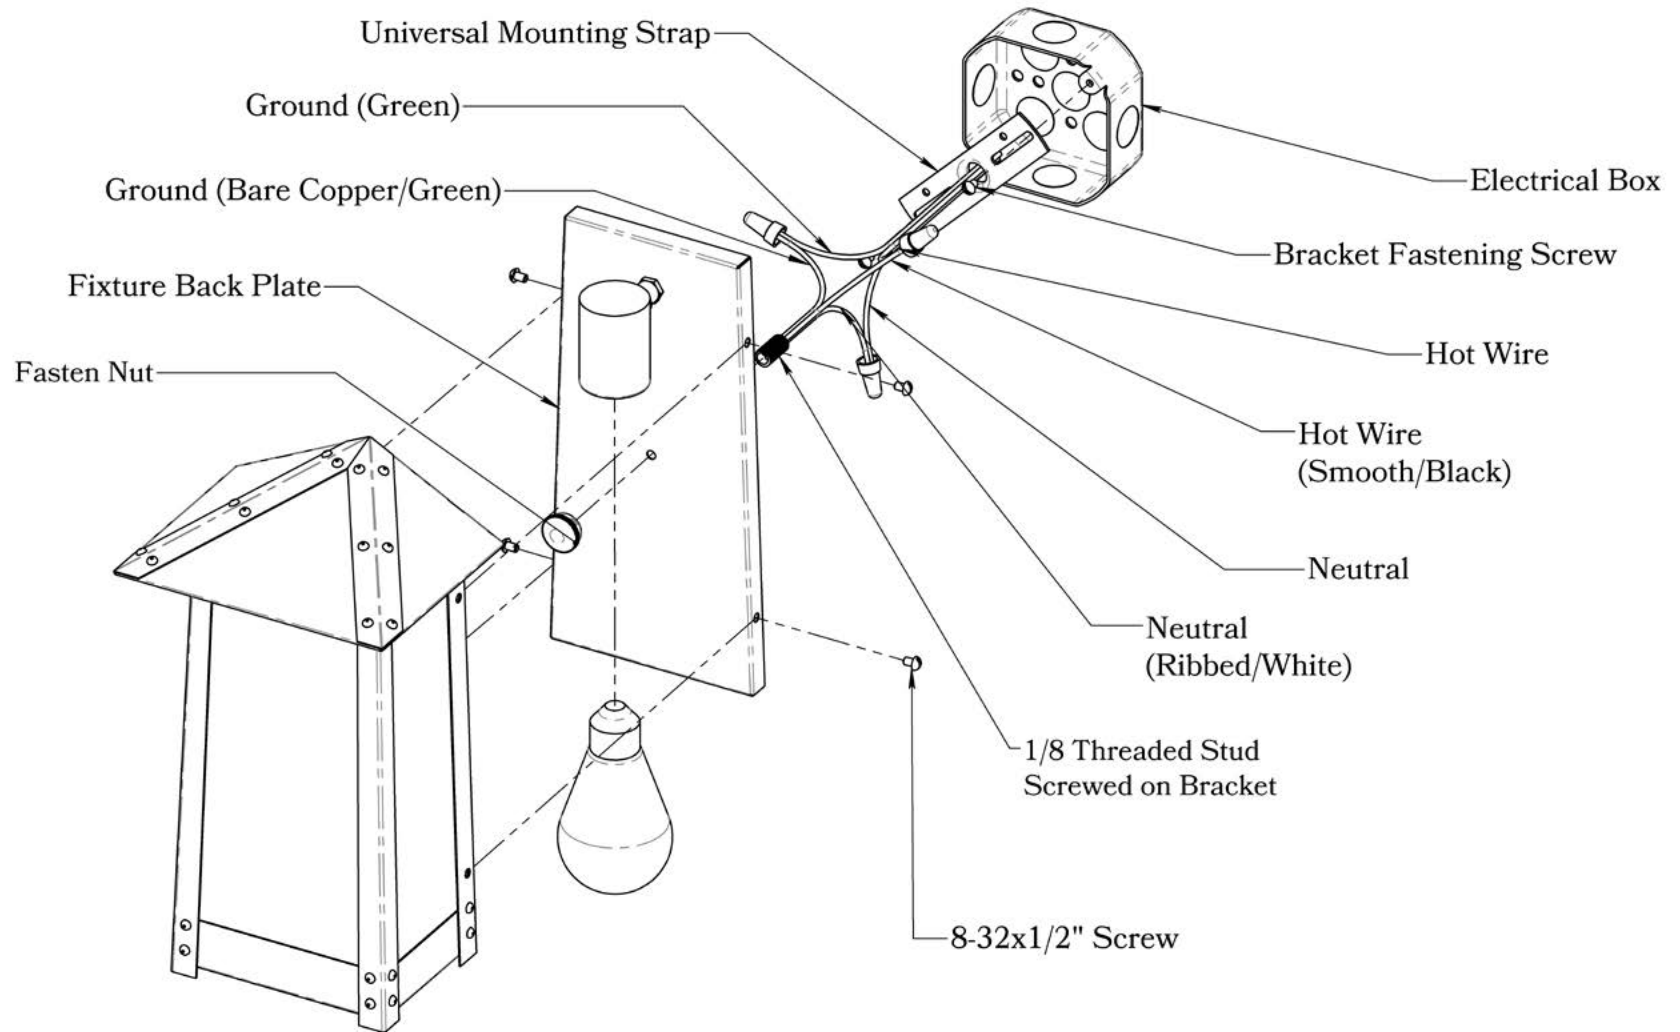

Dimensions

Roof Width	14"
Body Width	11 1/2"
Height	18 1/4"
Projection	8 1/4"

Electrical Specs

UL Rating	Wet
Voltage	120V
Socket Type	Medium Base - E26
Number of Light Bulbs	1
Max Wattage per Bulb	100W
LED Bulb	Supplied
Dimmable	Yes

Arrow

Gamble

Raymond

Double T

Glass Only

Mounting Instructions | Flush Wall Mount Version 1

CAUTION—DISCONNECT POWER

Always shut off power when installing or repairing this (or any other) electrical appliance. Failure to do so may result in severe injury or death. This product must be installed in accordance with applicable installation codes by a person familiar with the construction and operation of the product, and the hazards involved.