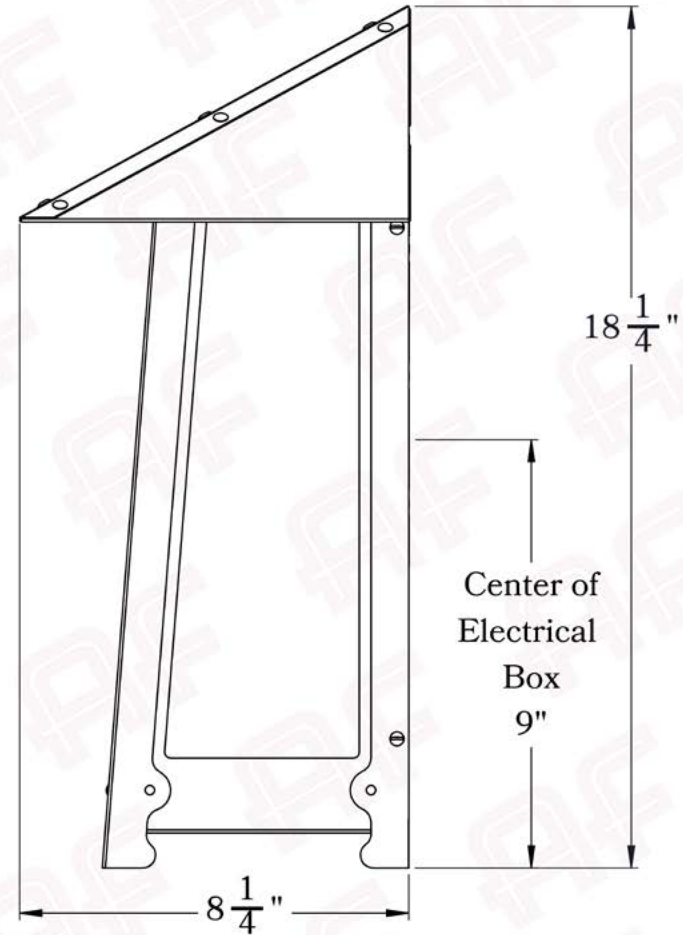

SIDE VIEW

AMERICA'S FINEST
Lighting & Mailbox Co.
975 N. Enterprise St. Orange, CA 92867

PRODUCT No. | 645-2
TITLE | Poplar Glen
UL RATING | Wet

LAMP BASE | Medium Base (E26)
MAX WATTAGE | 100W
VOLTAGE | 120V

PROPRIETARY AND CONFIDENTIAL
The information contained in this drawing is the sole property of America's Finest. Any reproduction in part or as a whole without written permission from America's Finest is prohibited.