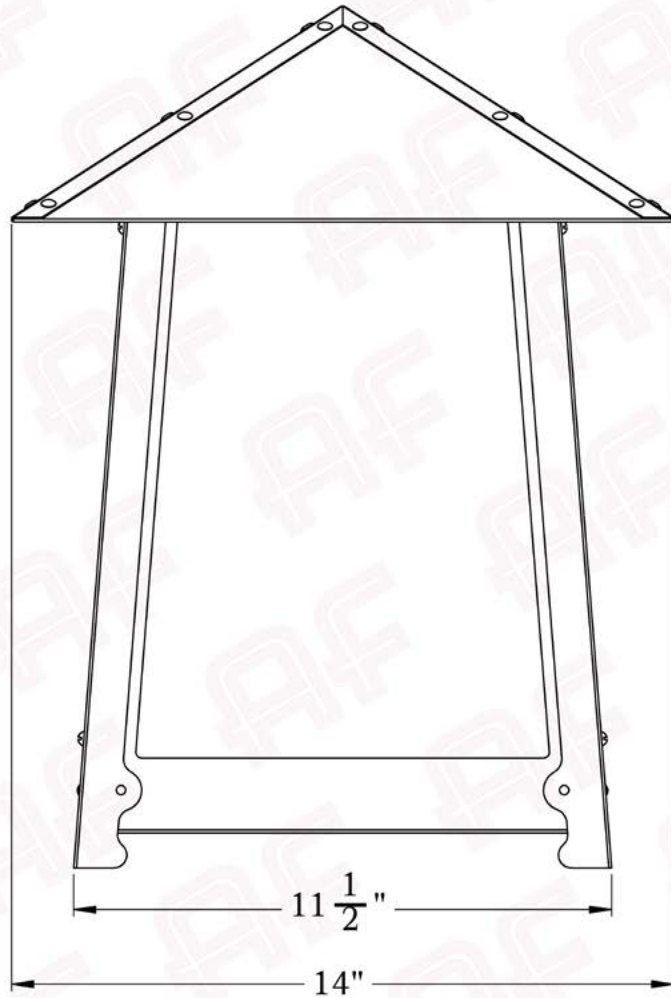

Product No. 645-2

The Poplar Glen Series
Flush Mount Sconce
Extra Large

AMERICA'S FINEST 
Lighting & Mailbox Co. 

X Large

FRONT VIEW

SIDE VIEW

AMERICA'S FINEST
Lighting & Mailbox Co.
975 N. Enterprise St. Orange, CA 92867

PRODUCT No. | 645-2
TITLE | Poplar Glen
UL RATING | Wet

LAMP BASE | Medium Base (E26)
MAX WATTAGE | 100W
VOLTAGE | 120V

PROPRIETARY AND CONFIDENTIAL
The information contained in this drawing is the sole property of America's Finest. Any reproduction in part or as a whole without written permission from America's Finest is prohibited.

Dimensions

Roof Width	14"
Body Width	11 1/2"
Height	18 1/4"
Projection	8 1/4"

Electrical Specs

UL Rating	Wet
Voltage	120V
Socket Type	Medium Base - E26
Number of Light Bulbs	1
Max Wattage per Bulb	100W
LED Bulb	Supplied
Dimmable	Yes