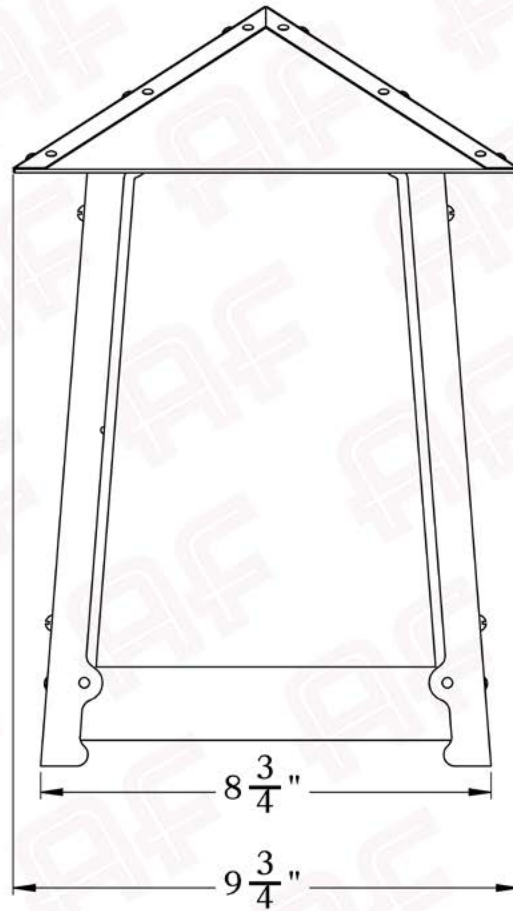

The Poplar Glen Series
Flush Mount Sconce
Large

AMERICA'S FINEST 
 *Lighting & Mailbox Co.* 

Large

FRONT VIEW

SIDE VIEW

Dimensions

Roof Width	9 3/4"
Body Width	8 3/4"
Height	14 1/2"
Projection	6 3/4"

Electrical Specs

UL Rating	Wet
Voltage	120V
Socket Type	Medium Base - E26
Number of Light Bulbs	1
Max Wattage per Bulb	100W
LED Bulb	Supplied
Dimmable	Yes

Additional Information

Manufacturer	America's Finest Lighting
Mounting Location	Interior and Exterior
Material	Brass
Multiple Overlay Options	Yes
Bottom Glass Panels	Included

Overlays Available In This Series

Arrow

Gamble

Raymond

Double T

Glass Only

Mounting Instructions | Flush Wall Mount Version 1

CAUTION—DISCONNECT POWER