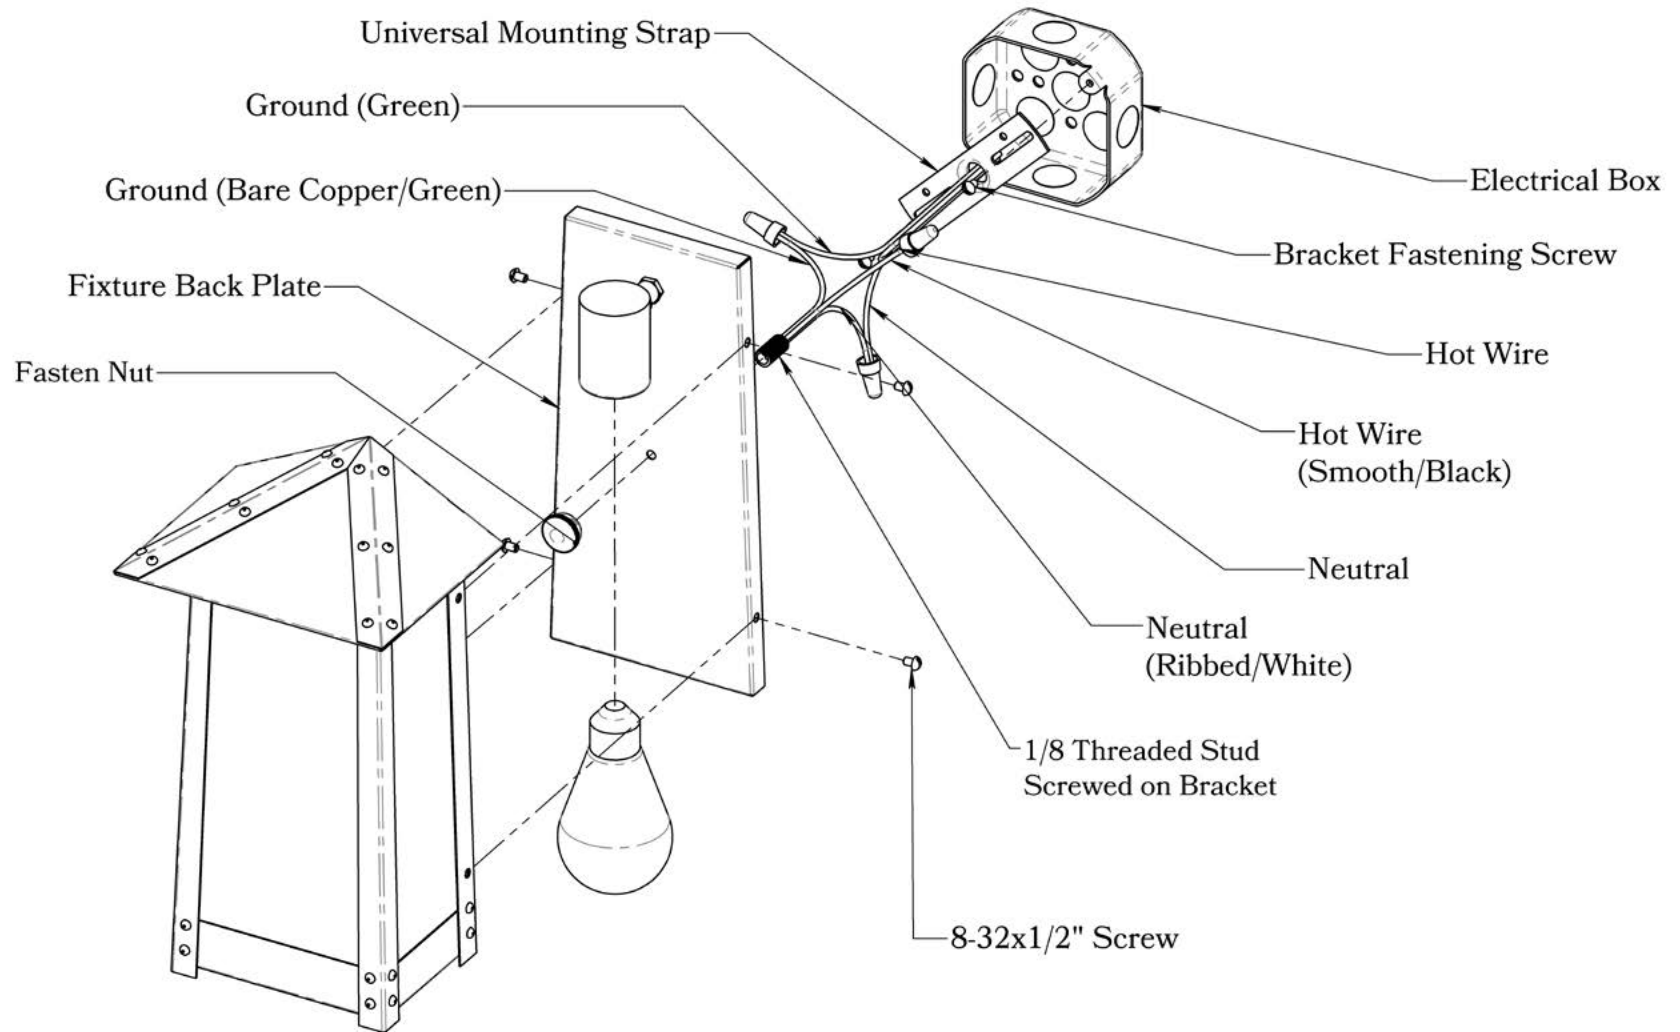

UL Rating	Wet
Voltage	120V
Socket Type	Medium Base - E26
Number of Light Bulbs	1
Max Wattage per Bulb	100W
LED Bulb	Supplied
Dimmable	Yes

Additional Information

Manufacturer	America's Finest Lighting
Mounting Location	Interior and Exterior
Material	Brass
Multiple Overlay Options	Yes
Bottom Glass Panels	Included

Overlays Available In This Series

Arrow

Gamble

Raymond

Double T

Glass Only

Mounting Instructions | Flush Wall Mount Version 1

CAUTION—DISCONNECT POWER