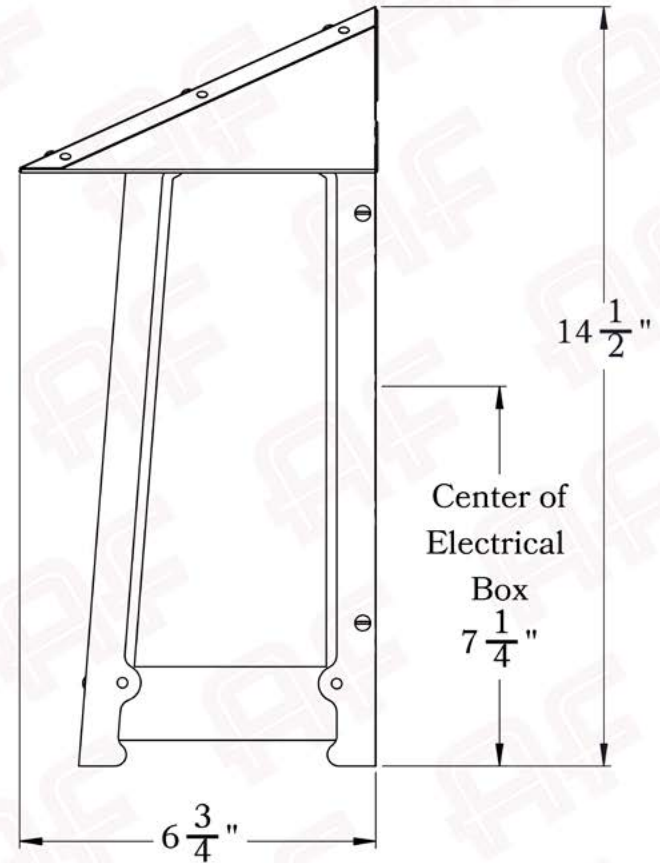

The Poplar Glen Series
Flush Mount Sconce
Large

AMERICA'S FINEST 
 *Lighting & Mailbox Co.* 

Large

FRONT VIEW

SIDE VIEW

Dimensions

Roof Width	9 3/4"
Body Width	8 3/4"
Height	14 1/2"
Projection	6 3/4"

Electrical Specs

UL Rating	Wet
Voltage	120V
Socket Type	Medium Base - E26
Number of Light Bulbs	1
Max Wattage per Bulb	100W
LED Bulb	Supplied
Dimmable	Yes

Additional Information

Manufacturer	America's Finest Lighting
Mounting Location	Interior and Exterior
Material	Brass
Multiple Overlay Options	Yes
Bottom Glass Panels	Included

Overlays Available In This Series

Arrow

Gamble

Raymond

Double T

Glass Only

Mounting Instructions | Flush Wall Mount Version 1

CAUTION—DISCONNECT POWER