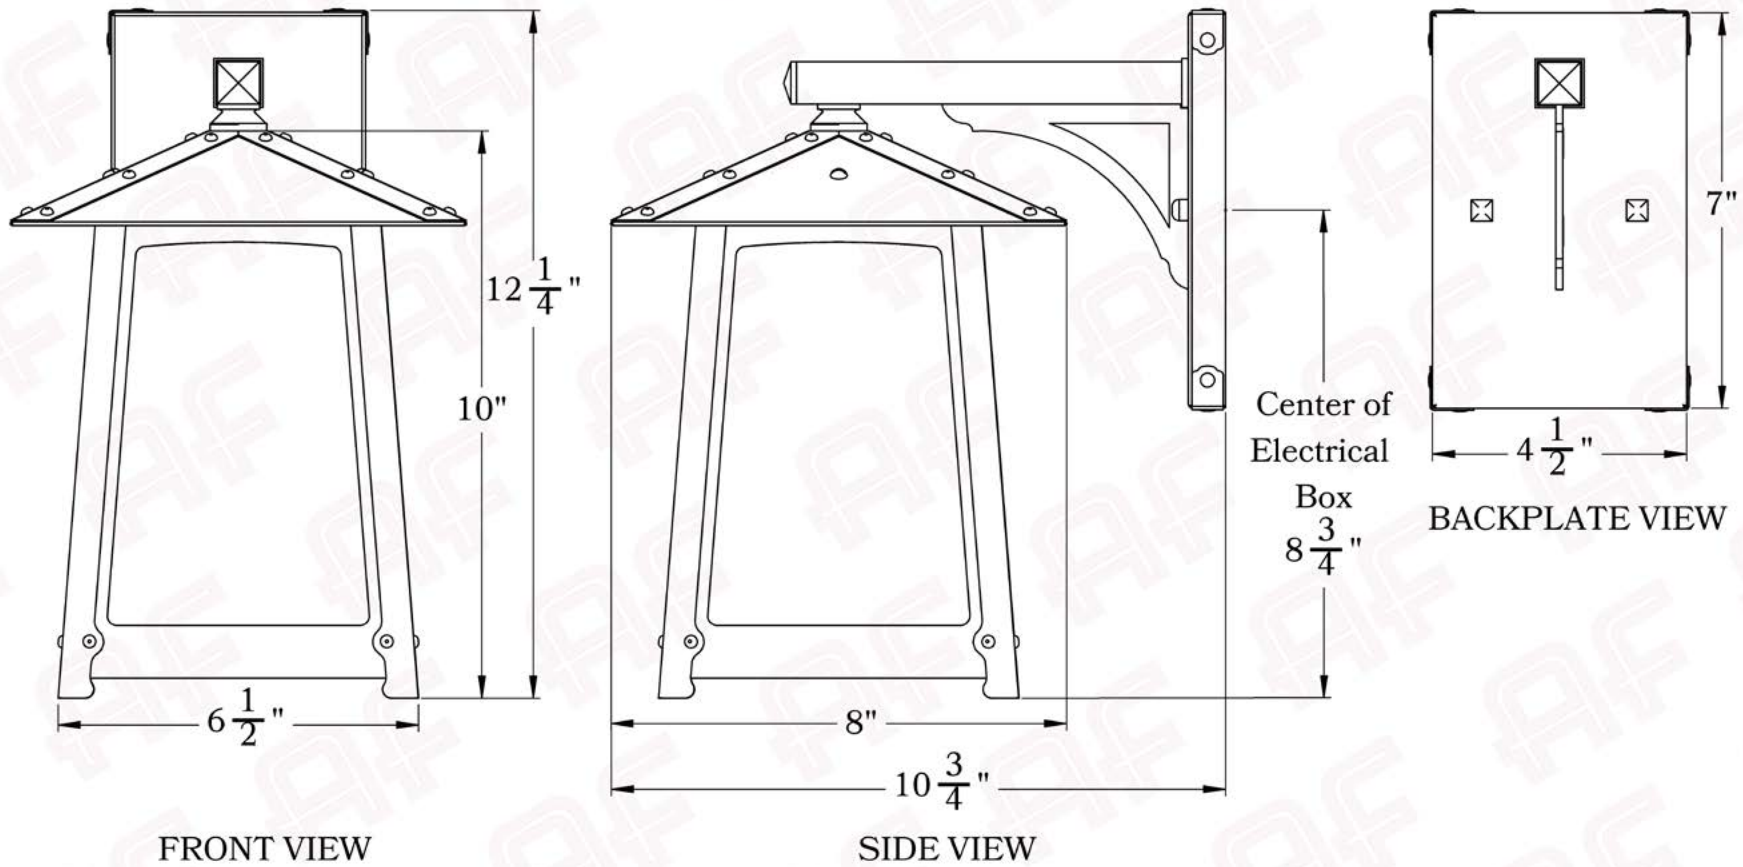

## Dimensions

Roof Width	8"
Body Width	6 1/2"
Lantern Height	10"
Height	12 1/4"
Projection	10 3/4"
Mounting Plate	4 1/2" x 7"