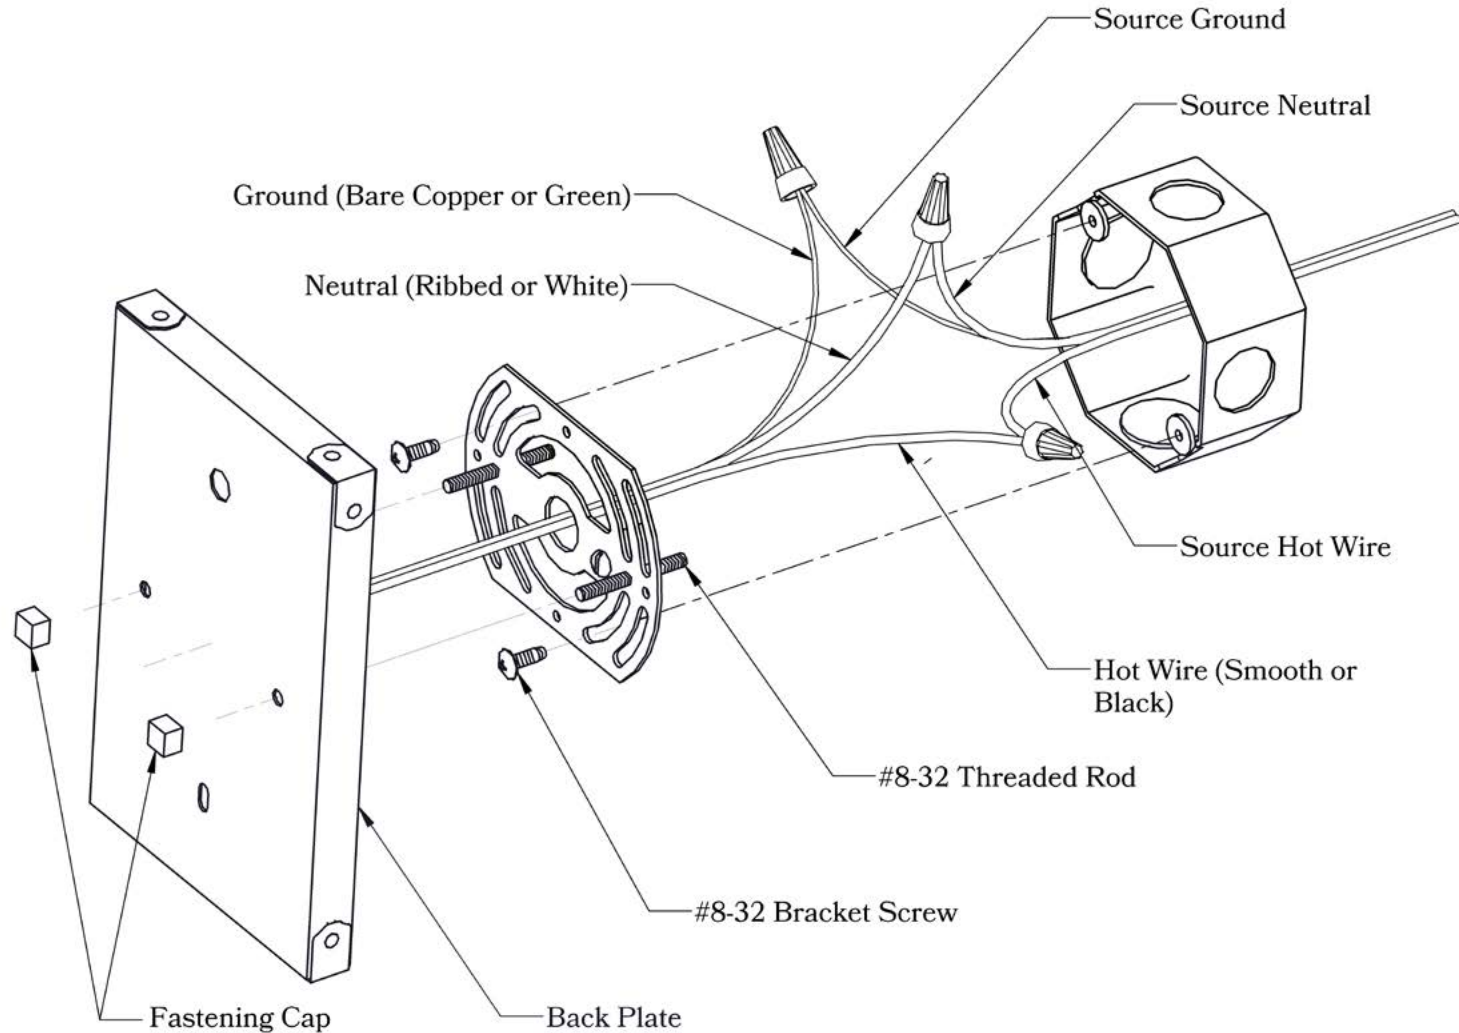

## Additional Information

Manufacturer	America's Finest Lighting
Mounting Location	Interior and Exterior
Material	Brass
Multiple Overlay Options	Yes
Bottom Glass Panels	Included

## Overlays Available In This Series

Arrow

Gamble

Raymond

Double T

Glass Only

**Mounting Instructions** | Wall Mount With Caps**CAUTION—DISCONNECT POWER**

Always shut off power when installing or repairing this (or any other) electrical appliance. Failure to do so may result in severe injury or death. This product must be installed in accordance with applicable installation codes by a person familiar with the construction and operation of the product, and the hazards involved.