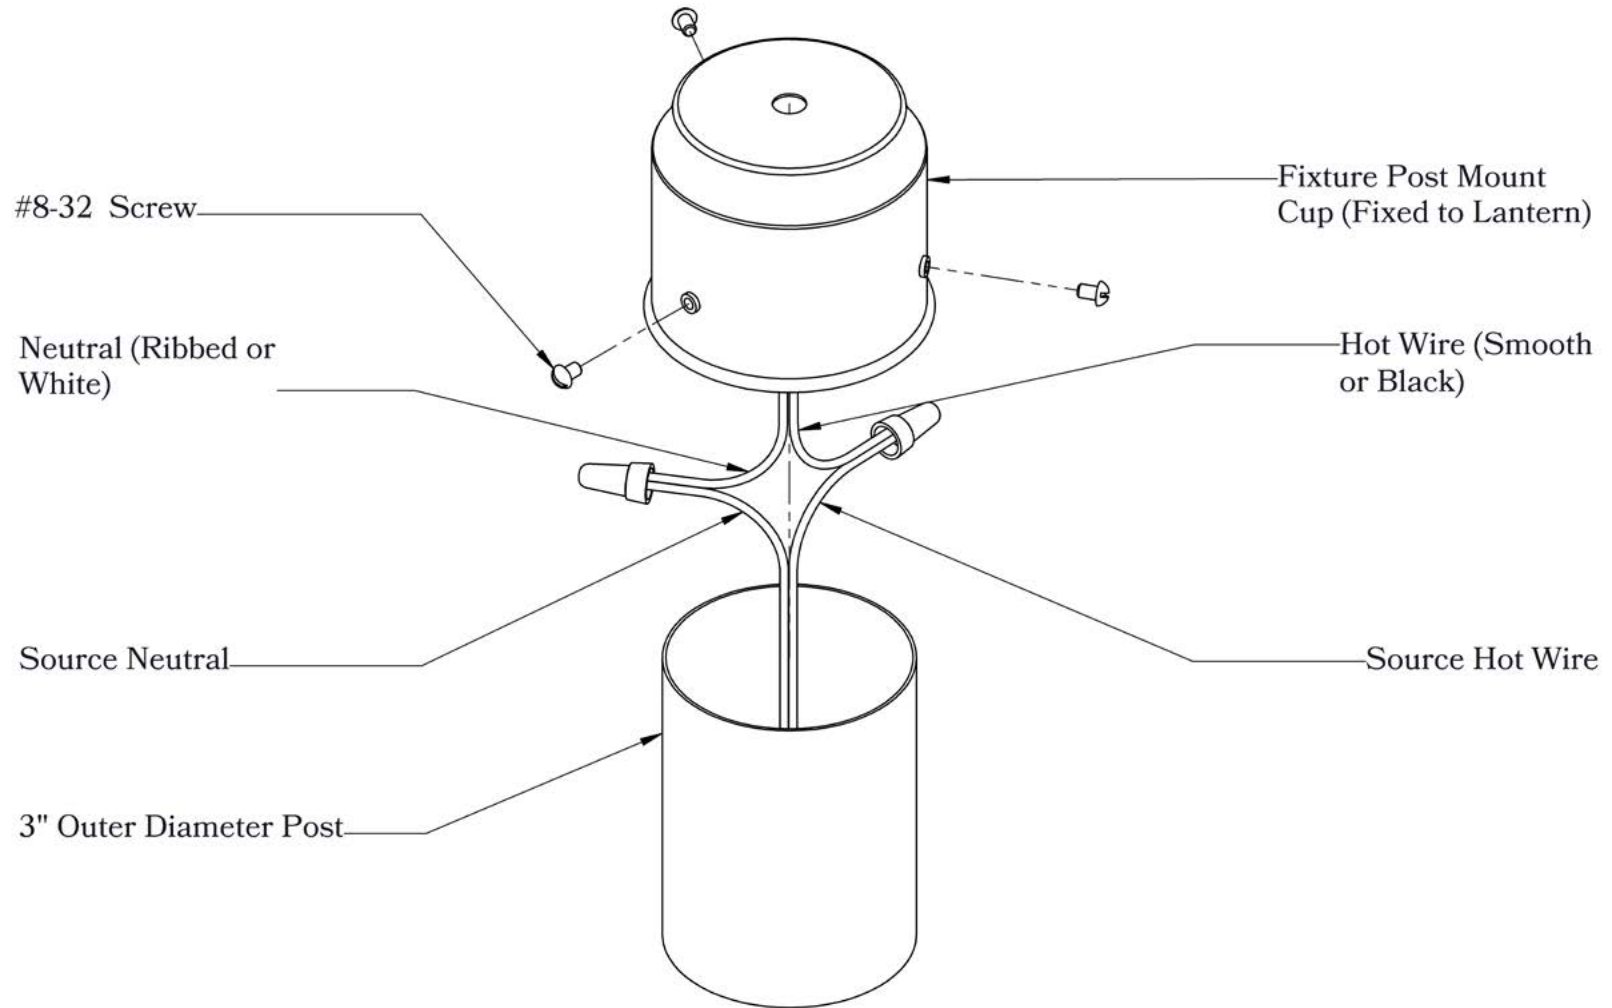

Dimensions

Roof Width	8"
Body Width	6 1/4"
Lantern Height	10"
Height	13"
Mounts To	3" Diameter Post

Electrical Specs

UL Rating	Wet
Voltage	12V or 120V
Socket Type	Medium Base - E26
Number of Light Bulbs	1
Max Wattage per Bulb	100W
LED Bulb	Supplied

Additional Information

Manufacturer	America's Finest Lighting
Mounting Location	Exterior Only
Material	Brass
Multiple Overlay Options	Yes

Overlays Available In This Series

Arrow

Gamble

Raymond

Double T

Glass Only

Mounting Instructions | 3-inch Metal Post (12 Volts)

CAUTION—DISCONNECT POWER

Always shut off power when installing or repairing this (or any other) electrical appliance. Failure to do so may result in severe injury or death. This product must be installed in accordance with applicable installation codes by a person familiar with the construction and operation of the product, and the hazards involved.