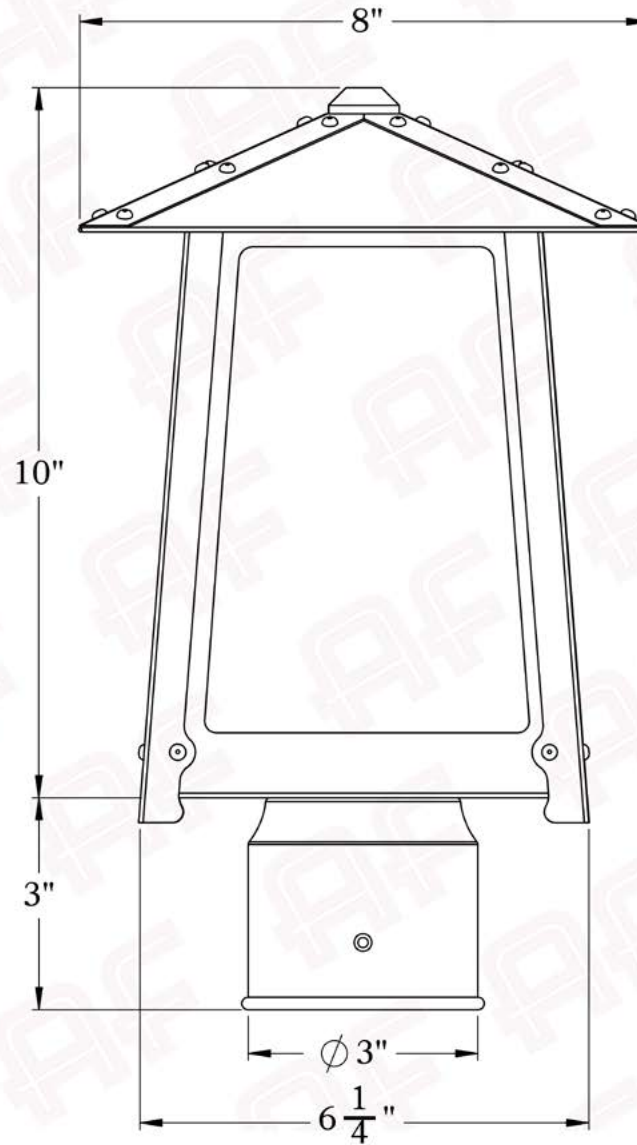

Medium

AMERICA'S FINEST
Lighting & Mailbox Co.
975 N. Enterprise St. Orange, CA 92867

PRODUCT No. | 643-3
TITLE | Poplar Glen
UL RATING | Wet

LAMP BASE | Medium Base (E26)
MAX WATTAGE | 100W
VOLTAGE | 12V or 120V

PROPRIETARY AND CONFIDENTIAL
The information contained in this drawing is the sole property of America's Finest. Any reproduction in part or as a whole without written permission from America's Finest is prohibited.