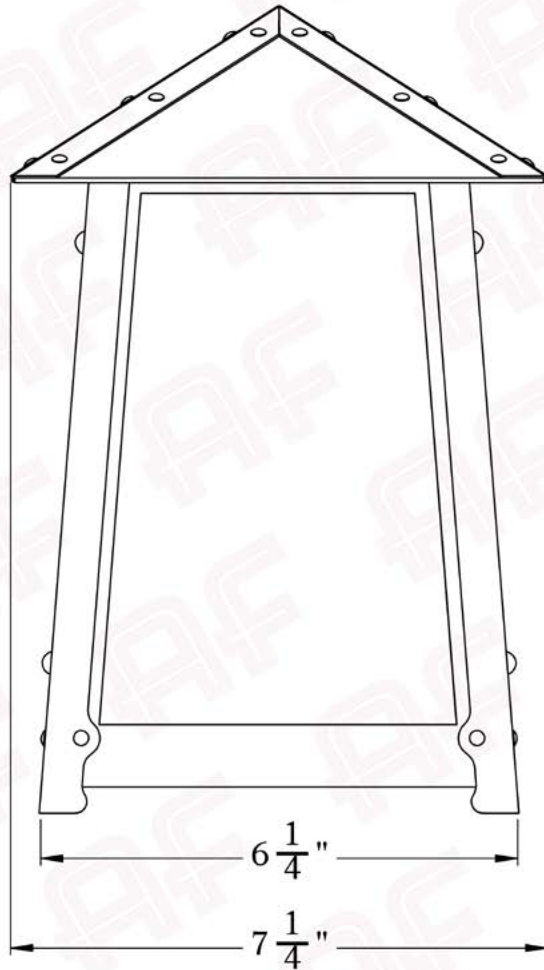

The Poplar Glen Series
Flush Mount Sconce
Medium

AMERICA'S FINEST 
Lighting & Mailbox Co.

Medium

FRONT VIEW

SIDE VIEW

AMERICA'S FINEST
Lighting & Mailbox Co.
 975 N. Enterprise St. Orange, CA 92867

PRODUCT No. | 643-2
 TITLE | Poplar Glen
 UL RATING | Wet

LAMP BASE | Medium Base (E26)
 MAX WATTAGE | 60W
 VOLTAGE | 120V

PROPRIETARY AND CONFIDENTIAL
 The information contained in this drawing is the sole property of America's Finest. Any reproduction in part or as a whole without written permission from America's Finest is prohibited.

Dimensions

Roof Width	7 1/4"
Body Width	6 1/4"
Height	10 3/4"
Projection	5"

Electrical Specs

UL Rating	Wet
Voltage	120V
Socket Type	Medium Base - E26
Number of Light Bulbs	1
Max Wattage per Bulb	60W
LED Bulb	Supplied
Dimmable	Yes