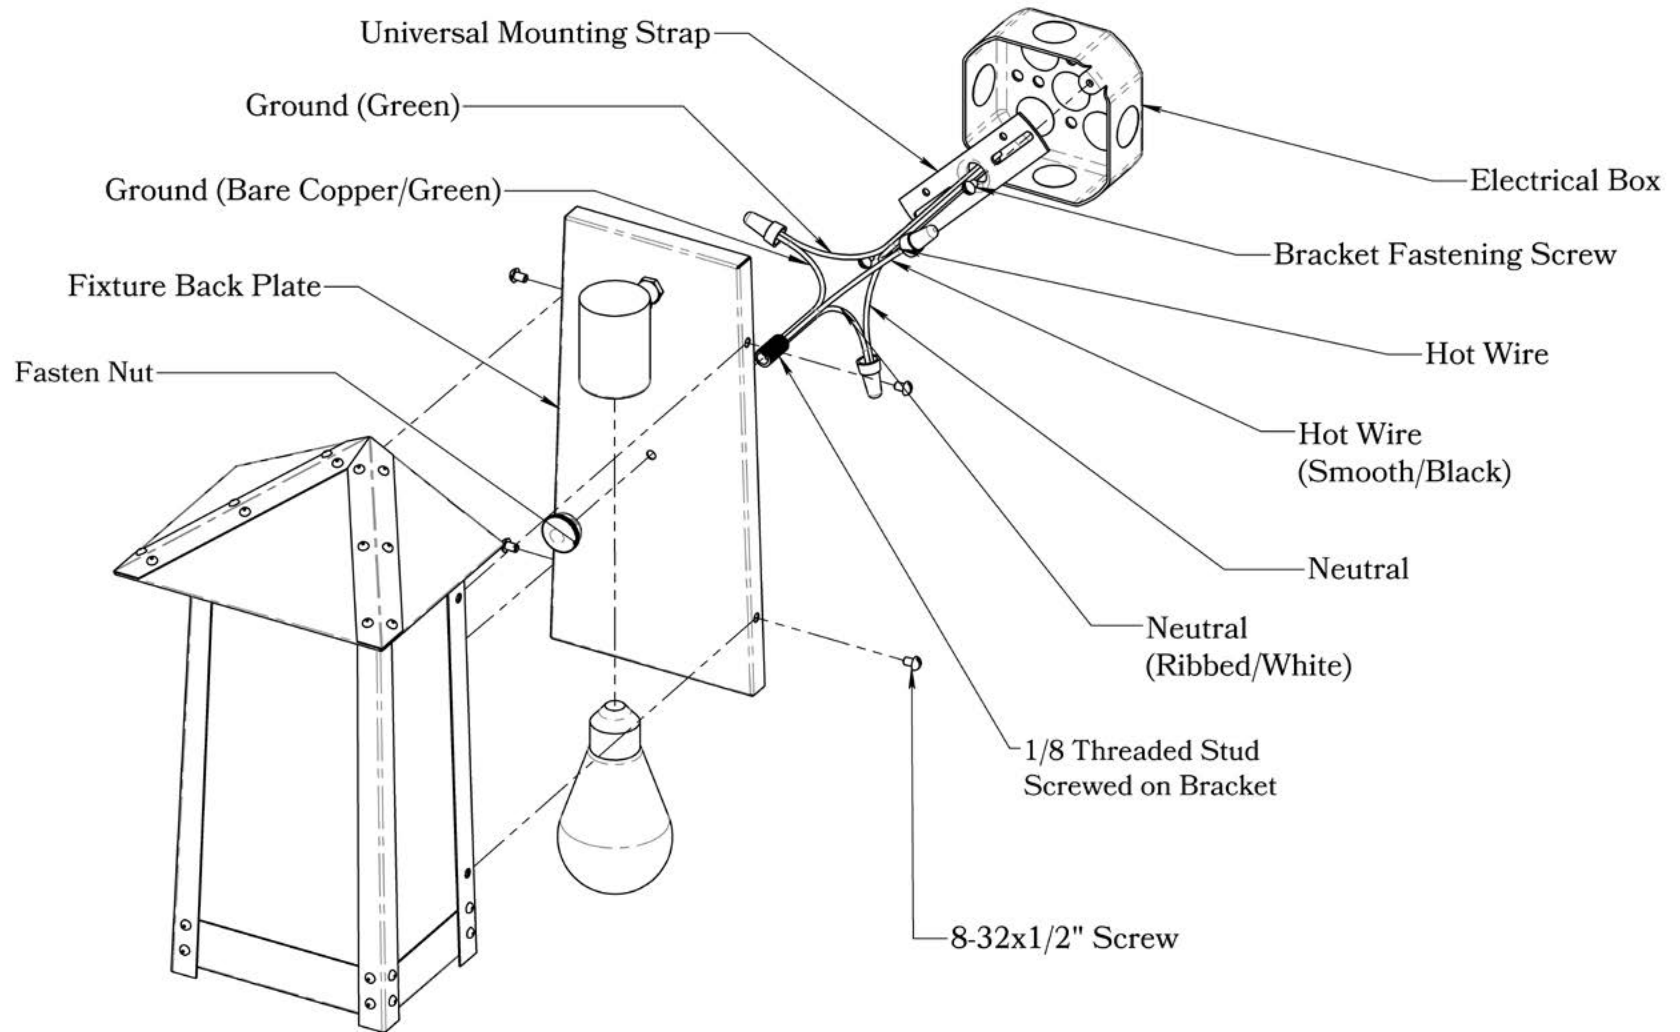

Dimensions

Roof Width	7 1/4"
Body Width	6 1/4"
Height	10 3/4"
Projection	5"

Electrical Specs

UL Rating	Wet
Voltage	120V
Socket Type	Medium Base - E26
Number of Light Bulbs	1
Max Wattage per Bulb	60W
LED Bulb	Supplied
Dimmable	Yes

Arrow

Gamble

Raymond

Double T

Glass Only

Mounting Instructions | Flush Wall Mount Version 1

CAUTION—DISCONNECT POWER

Always shut off power when installing or repairing this (or any other) electrical appliance. Failure to do so may result in severe injury or death. This product must be installed in accordance with applicable installation codes by a person familiar with the construction and operation of the product, and the hazards involved.