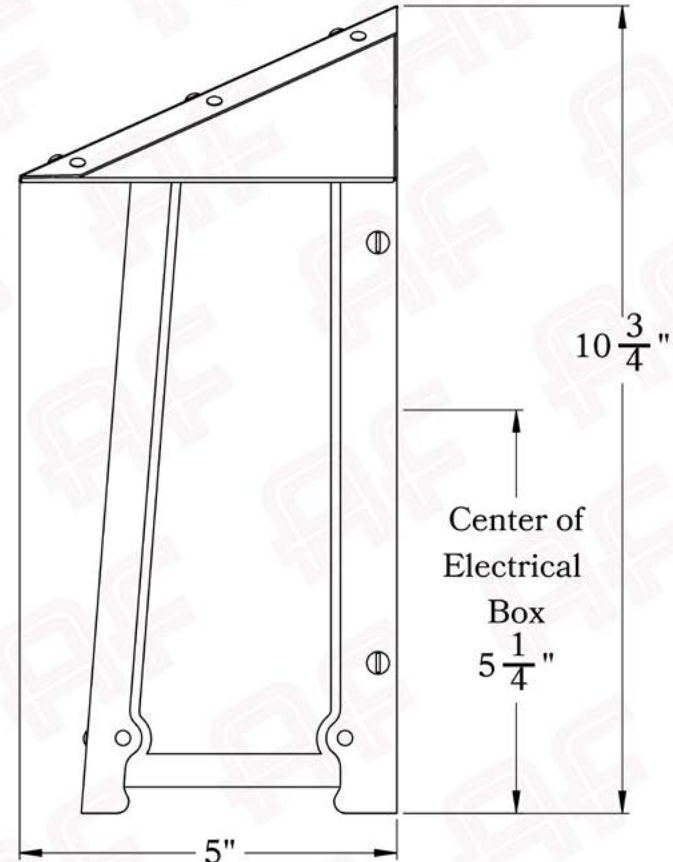

SIDE VIEW

AMERICA'S FINEST
Lighting & Mailbox Co.
975 N. Enterprise St. Orange, CA 92867

PRODUCT No. | 643-2
TITLE | Poplar Glen
UL RATING | Wet

LAMP BASE | Medium Base (E26)
MAX WATTAGE | 60W
VOLTAGE | 120V

PROPRIETARY AND CONFIDENTIAL
The information contained in this drawing is the sole property of America's Finest. Any reproduction in part or as a whole without written permission from America's Finest is prohibited.