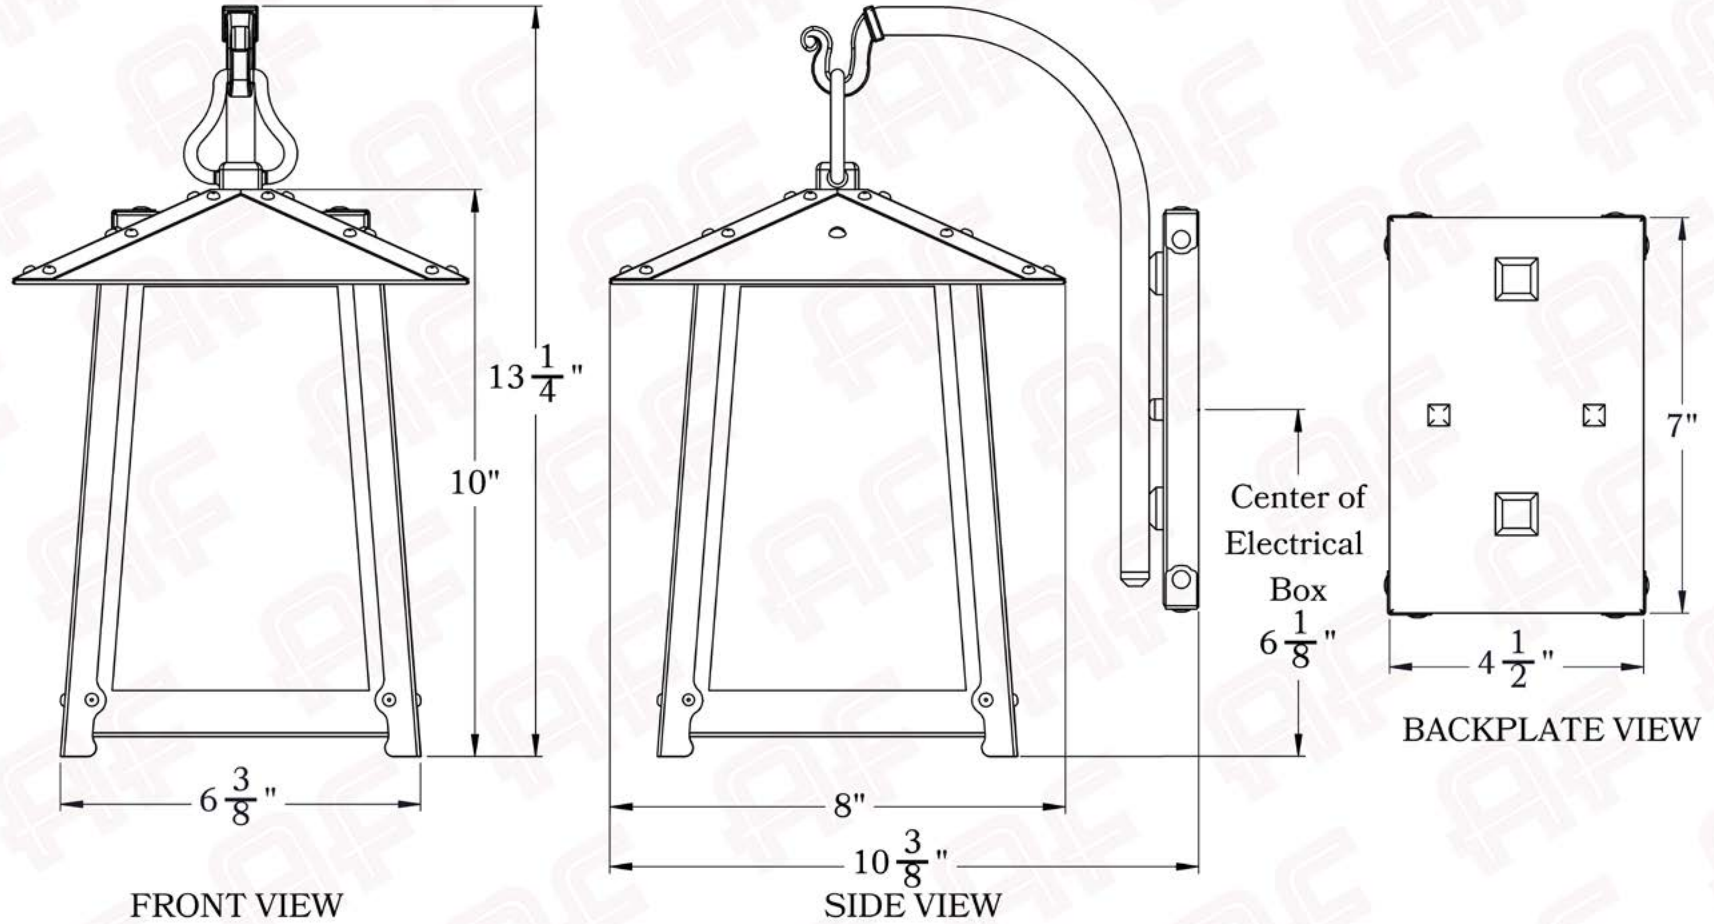

Product No. 643-1

The Poplar Glen Series
Hook Arm Sconce
Medium

AMERICA'S FINEST 
Lighting & Mailbox Co.

Medium

Dimensions

Roof Width	8"
Body Width	6 3/8"
Lantern Height	10"
Height	13 1/4"
Projection	10 3/8"
Mounting Plate	4 1/2" x 7"

Electrical Specs

UL Rating	Damp
Voltage	120V
Socket Type	Medium Base - E26
Number of Light Bulbs	1
Max Wattage per Bulb	100W
LED Bulb	Supplied
Dimmable	Yes

Additional Information

Manufacturer	America's Finest Lighting
Mounting Location	Interior and Exterior
Material	Brass
Multiple Overlay Options	Yes
Bottom Glass Panels	Included

Overlays Available In This Series

Arrow

Gamble

Raymond

Double T

Glass Only

Mounting Instructions | Wall Mount With Caps**CAUTION—DISCONNECT POWER**

Always shut off power when installing or repairing this (or any other) electrical appliance. Failure to do so may result in severe injury or death. This product must be installed in accordance with applicable installation codes by a person familiar with the construction and operation of the product, and the hazards involved.