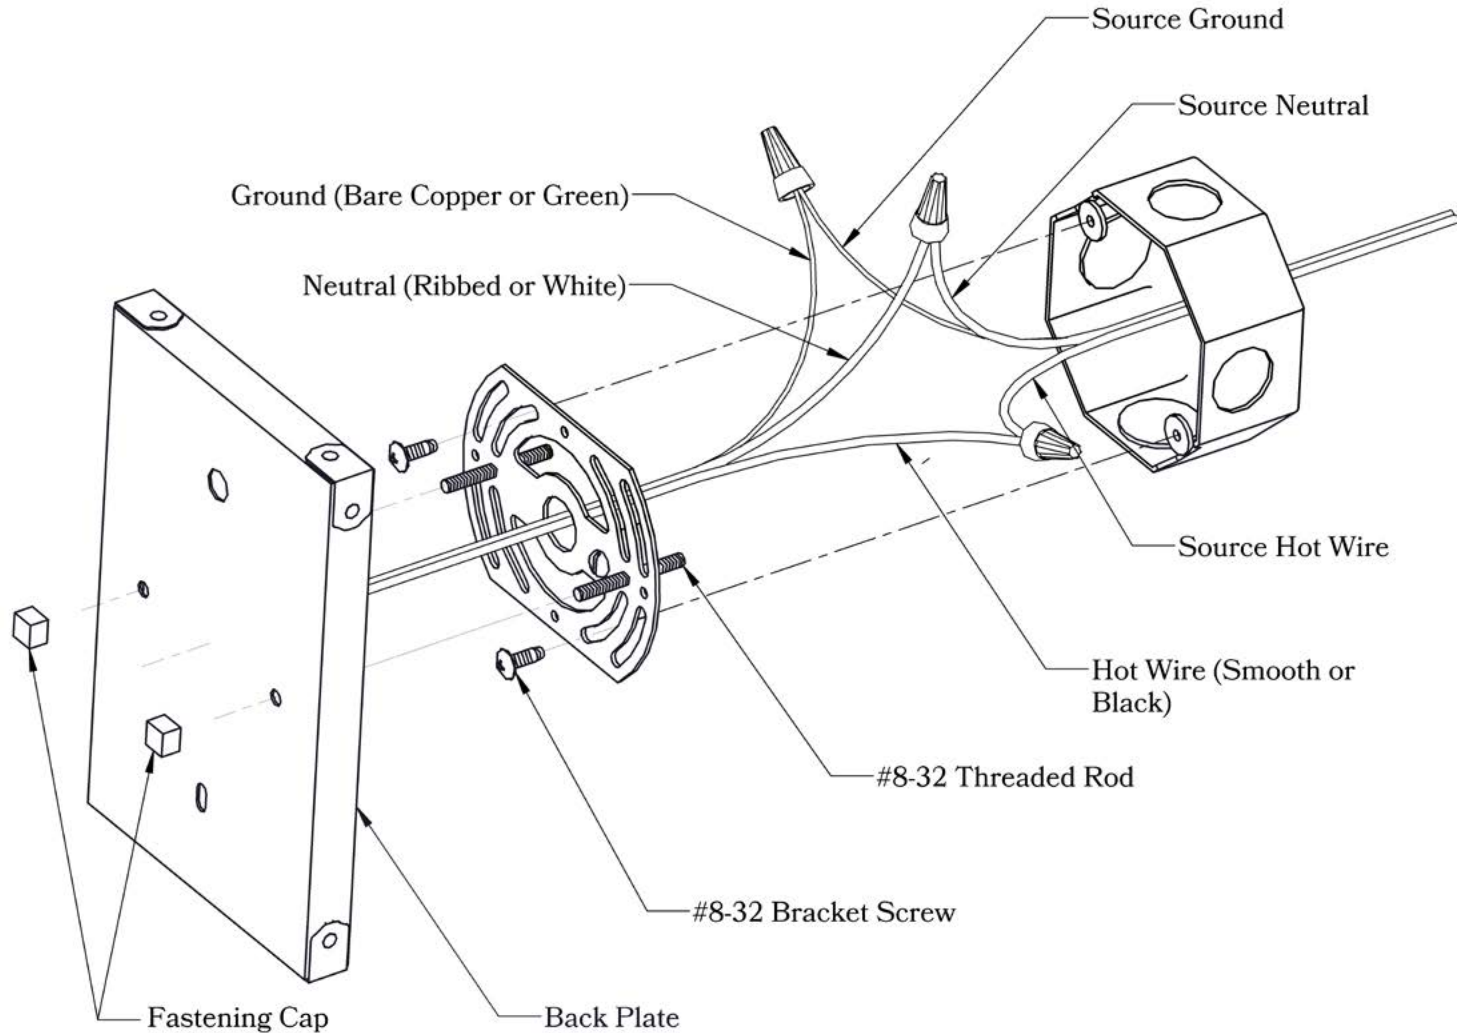

Electrical Specs

UL Rating	Damp
Voltage	120V
Socket Type	Medium Base - E26
Number of Light Bulbs	1
Max Wattage per Bulb	100W
LED Bulb	Supplied
Dimmable	Yes

Additional Information

Manufacturer	America's Finest Lighting
Mounting Location	Interior and Exterior
Material	Brass
Multiple Overlay Options	Yes
Bottom Glass Panels	Included

Overlays Available In This Series

Arrow

Gamble

Raymond

Double T

Glass Only

Mounting Instructions | Wall Mount With Caps**CAUTION—DISCONNECT POWER**

Always shut off power when installing or repairing this (or any other) electrical appliance. Failure to do so may result in severe injury or death. This product must be installed in accordance with applicable installation codes by a person familiar with the construction and operation of the product, and the hazards involved.