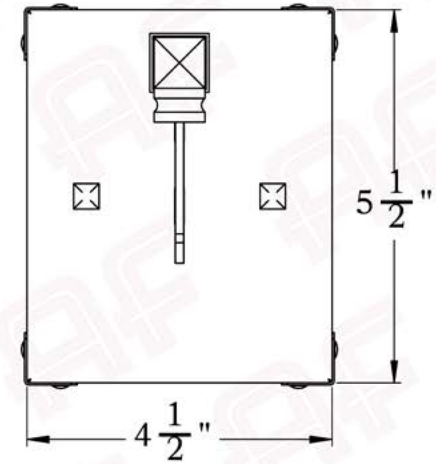

AMERICA'S FINEST
Lighting & Mailbox Co.
975 N. Enterprise St. Orange, CA 92867

PRODUCT No. 642-8
TITLE Poplar Glen
UL RATING Wet

LAMP BASE Medium Base (E26)
MAX WATTAGE 60W
VOLTAGE 120V

PROPRIETARY AND CONFIDENTIAL
The information contained in this drawing is the sole property of America's Finest. Any reproduction in part or as a whole without written permission from America's Finest is prohibited.