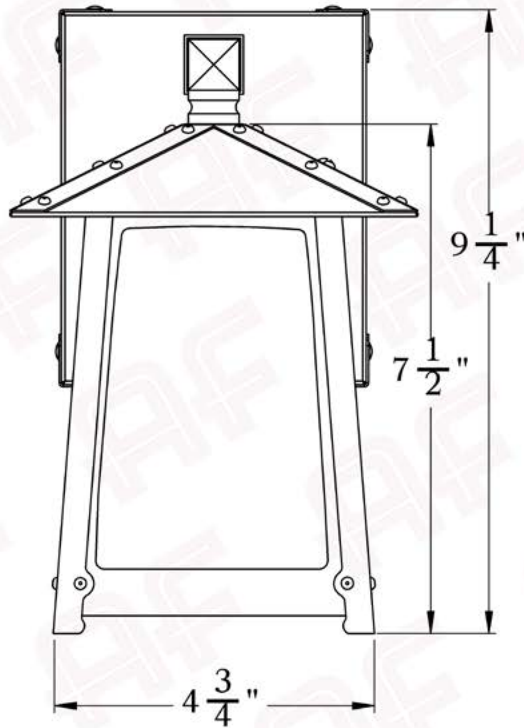

Small

FRONT VIEW