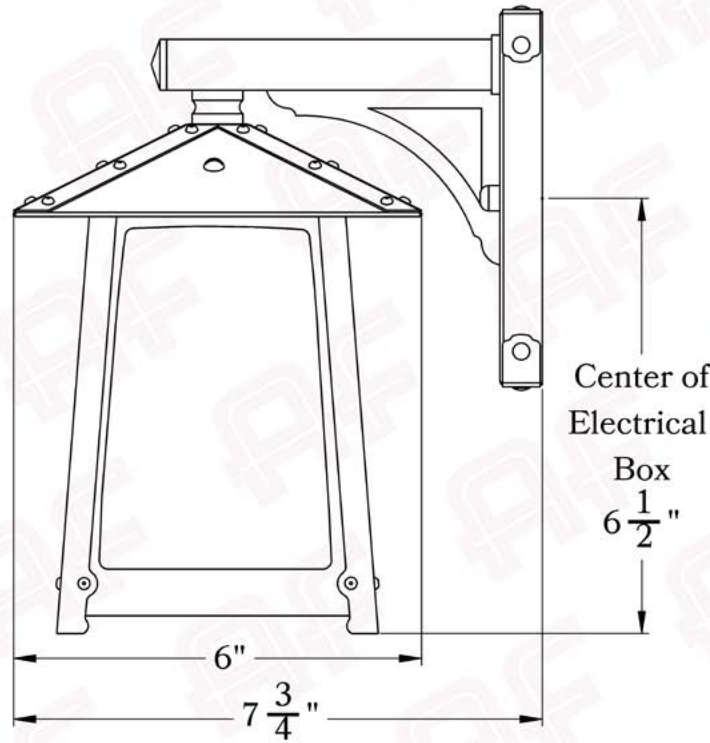

BACKPLATE VIEW

SIDE VIEW