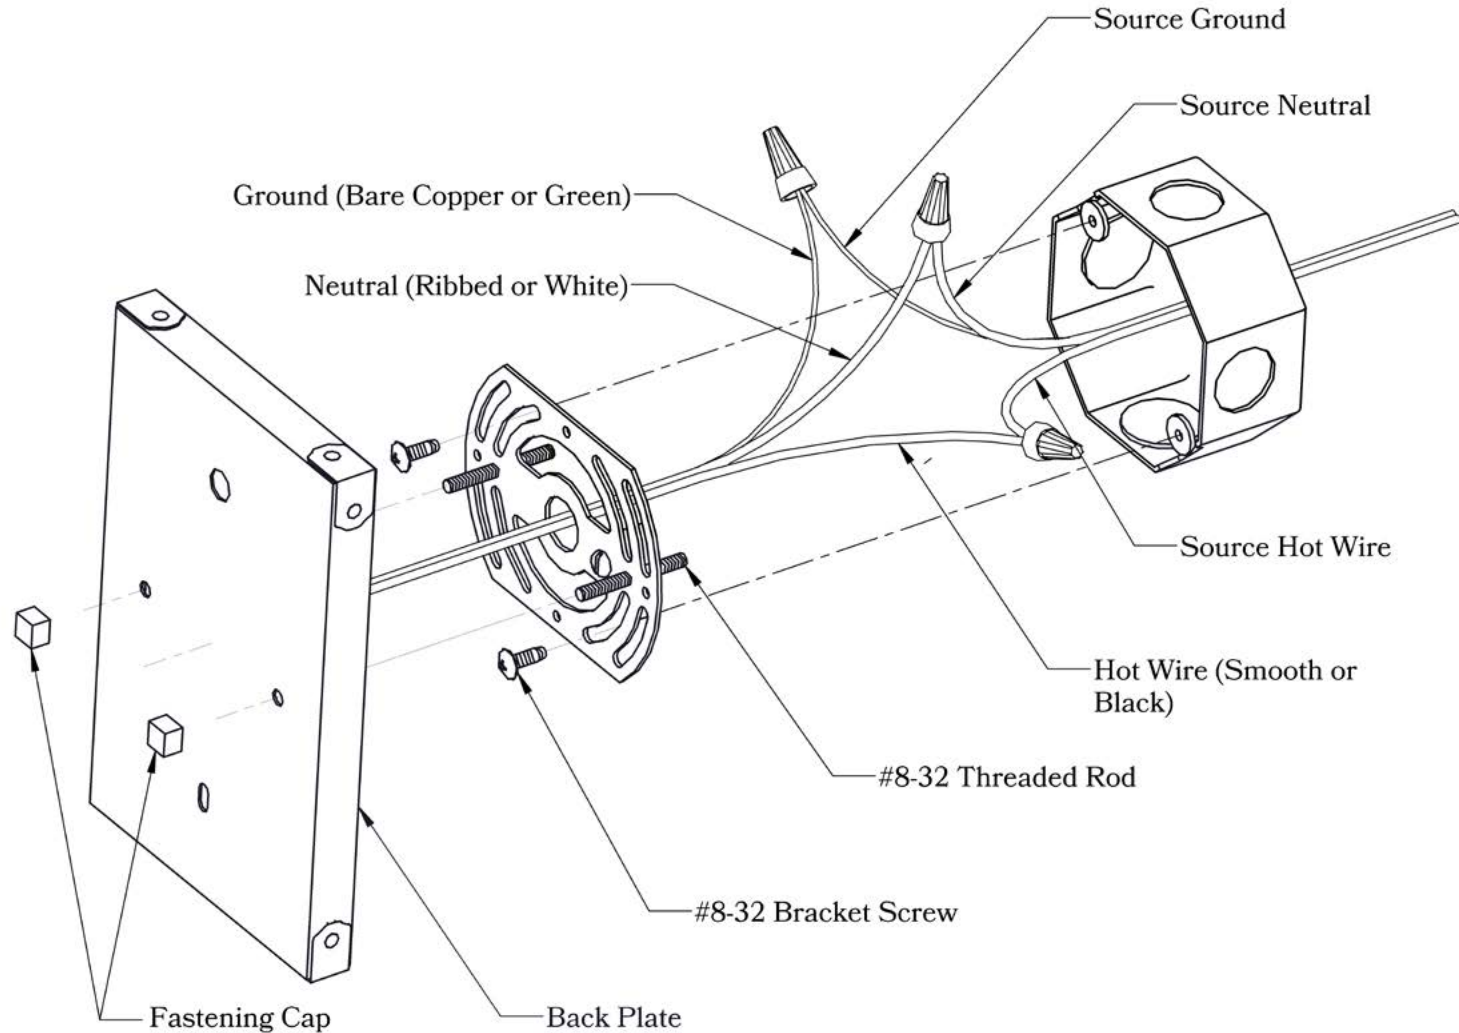

Dimensions

Roof Width	6"
Body Width	4 3/4"
Lantern Height	7 1/2"
Height	9 1/4"
Projection	7 3/4"
Mounting Plate	4 1/2" x 5 1/2"

Electrical Specs

UL Rating	Wet
Voltage	120V
Socket Type	Medium Base - E26
Number of Light Bulbs	1
Max Wattage per Bulb	60W
LED Bulb	Supplied
Dimmable	Yes

Additional Information

Manufacturer	America's Finest Lighting
Mounting Location	Interior and Exterior
Material	Brass
Multiple Overlay Options	Yes
Bottom Glass Panels	Included

Overlays Available In This Series

Arrow

Gamble

Raymond

Double T

Glass Only

Mounting Instructions | Wall Mount With Caps**CAUTION—DISCONNECT POWER**

Always shut off power when installing or repairing this (or any other) electrical appliance. Failure to do so may result in severe injury or death. This product must be installed in accordance with applicable installation codes by a person familiar with the construction and operation of the product, and the hazards involved.