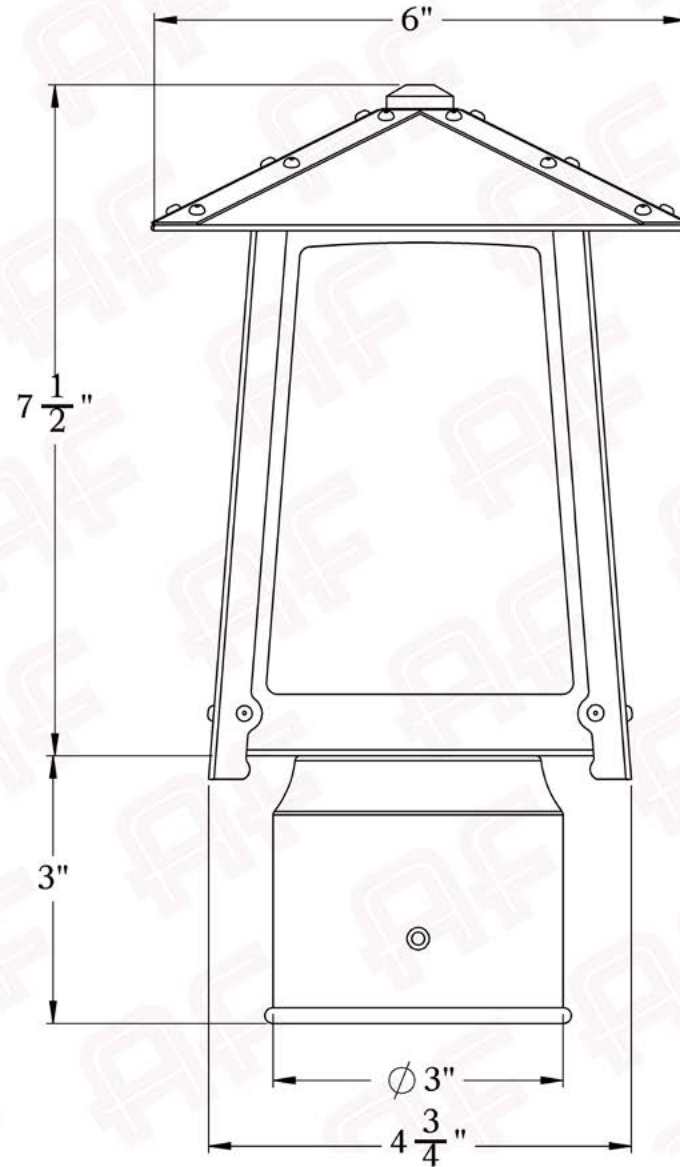

Small

AMERICA'S FINEST
Lighting & Mailbox Co.
975 N. Enterprise St. Orange, CA 92867

PRODUCT No. | 642-3
TITLE | Poplar Glen
UL RATING | Wet

LAMP BASE | Medium Base (E26)
MAX WATTAGE | 60W
VOLTAGE | 12V or 120V

PROPRIETARY AND CONFIDENTIAL
The information contained in this drawing is the sole property of America's Finest. Any reproduction in part or as a whole without written permission from America's Finest is prohibited.