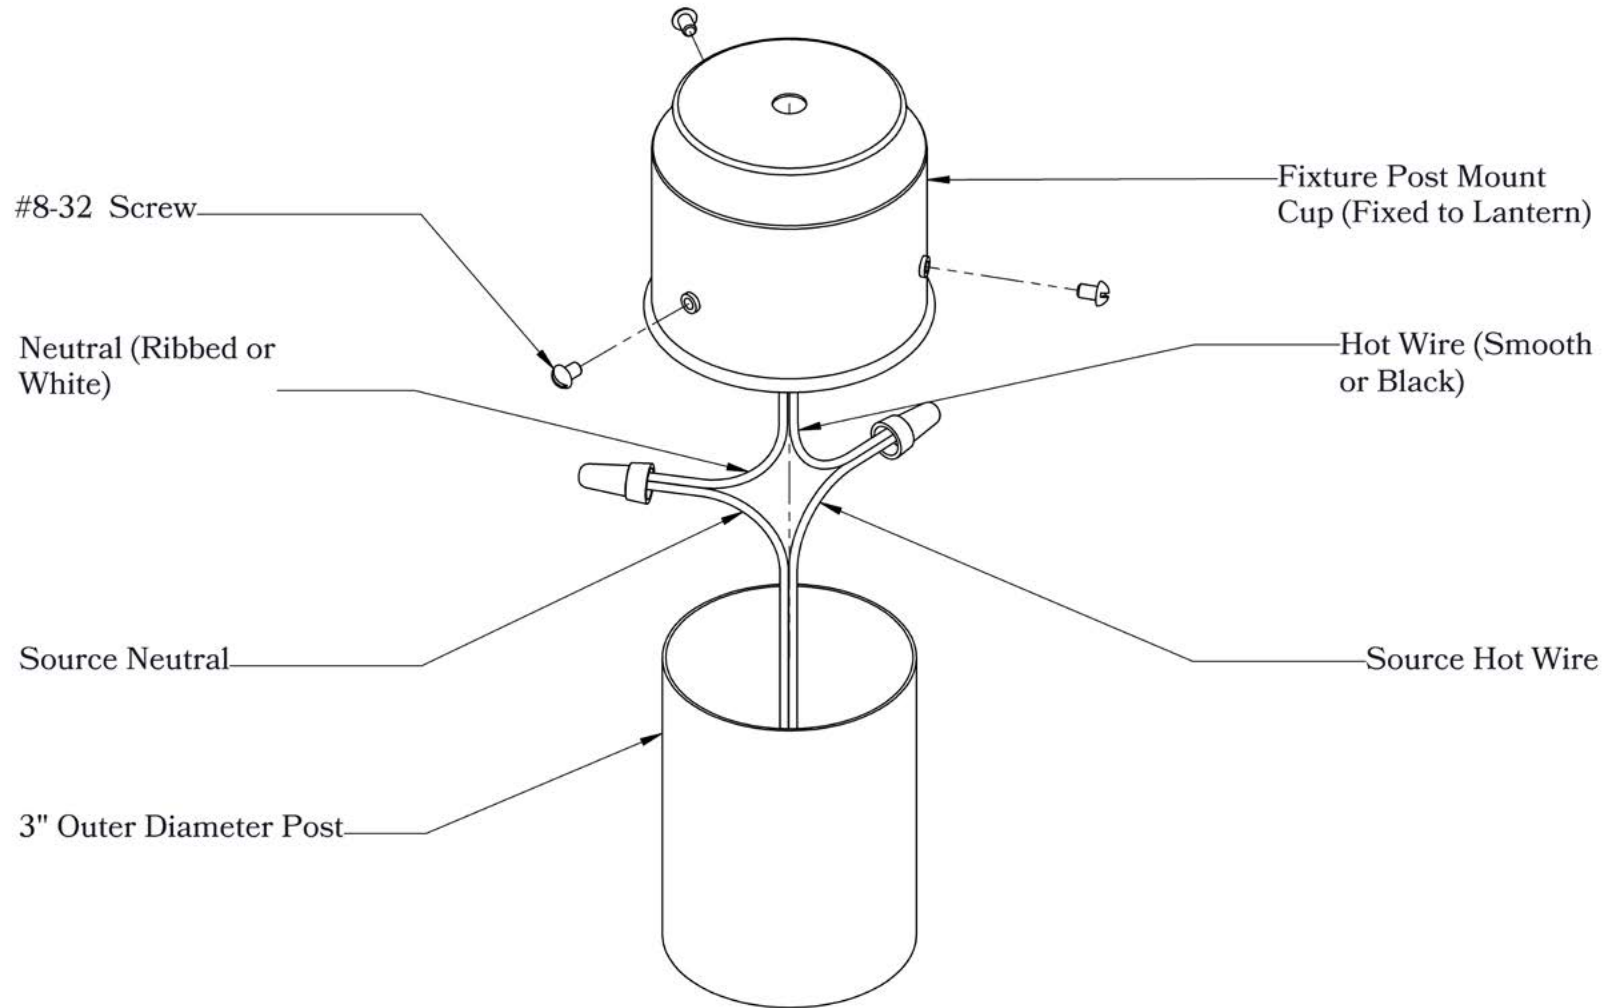

Dimensions

Roof Width	6"
Body Width	4 3/4"
Lantern Height	7 1/2"
Height	10 1/2"
Mounts To	3" Diameter Post

Electrical Specs

UL Rating	Wet
Voltage	12V or 120V
Socket Type	Medium Base - E26
Number of Light Bulbs	1
Max Wattage per Bulb	60W
LED Bulb	Supplied

Additional Information

Manufacturer	America's Finest Lighting
Mounting Location	Exterior Only
Material	Brass
Multiple Overlay Options	Yes

Overlays Available In This Series

Arrow

Gamble

Raymond

Double T

Glass Only

Mounting Instructions | 3-inch Metal Post (12 Volts)

CAUTION—DISCONNECT POWER

Always shut off power when installing or repairing this (or any other) electrical appliance. Failure to do so may result in severe injury or death. This product must be installed in accordance with applicable installation codes by a person familiar with the construction and operation of the product, and the hazards involved.