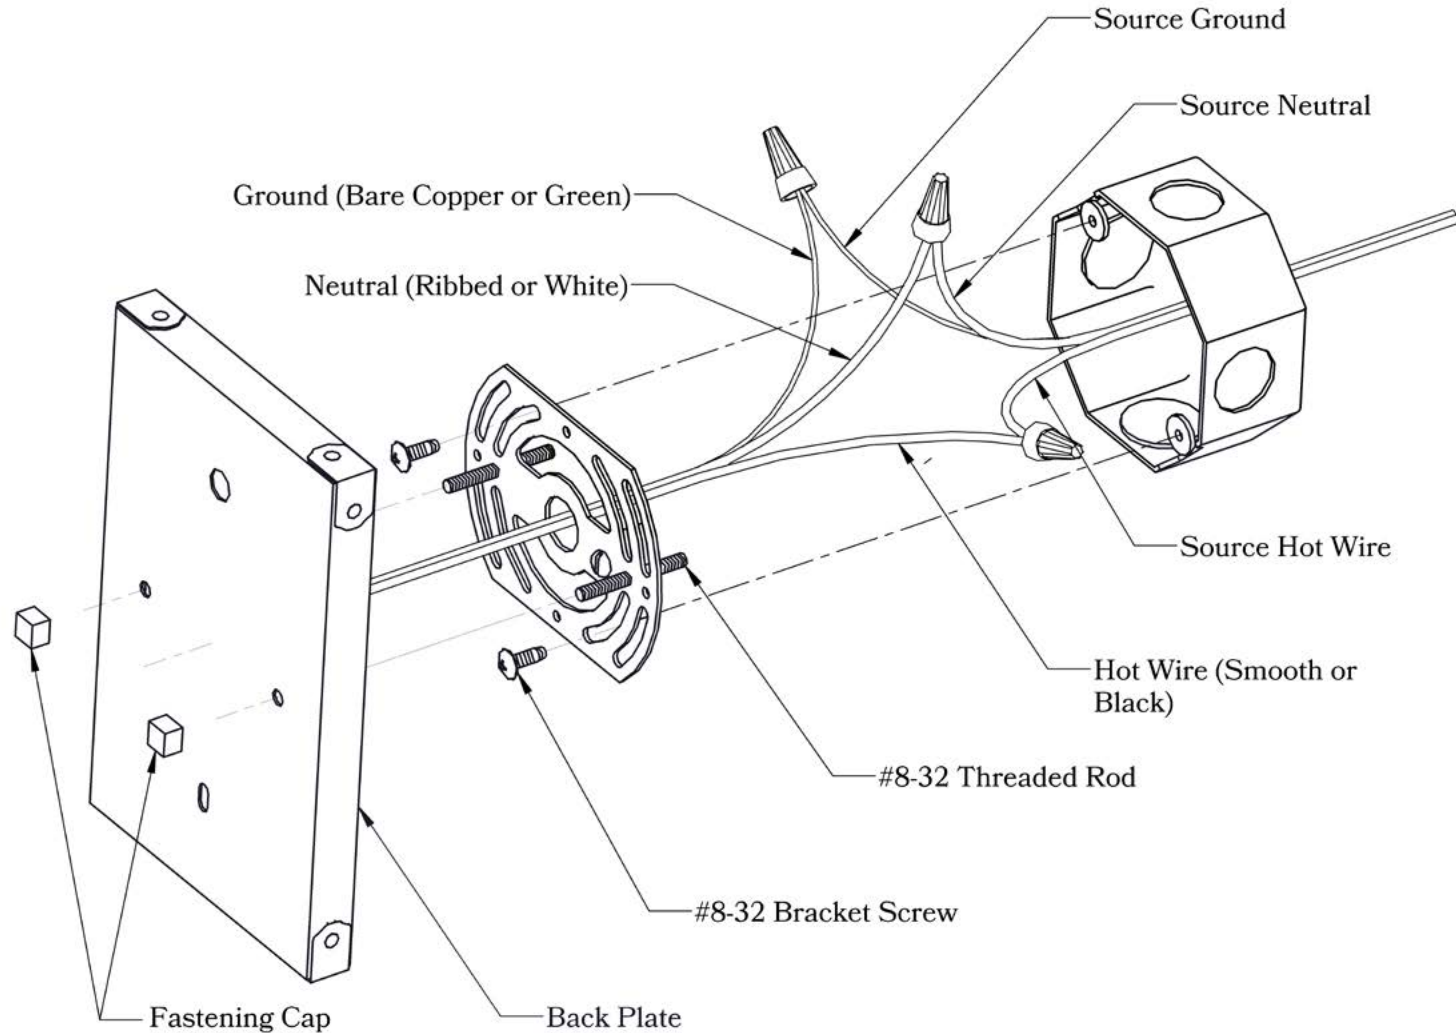

Roof Width	6"
Body Width	4 3/4"
Lantern Height	7 1/2"
Height	11 1/4"
Projection	8 3/4"
Mounting Plate	4 1/2" x 5 1/2"

Electrical Specs

UL Rating	Damp
Voltage	120V
Socket Type	Medium Base - E26
Number of Light Bulbs	1
Max Wattage per Bulb	60W
LED Bulb	Supplied
Dimmable	Yes

Additional Information

Manufacturer	America's Finest Lighting
Mounting Location	Interior and Exterior
Material	Brass
Multiple Overlay Options	Yes
Bottom Glass Panels	Included

Overlays Available In This Series

Arrow

Gamble

Raymond

Double T

Glass Only

Mounting Instructions | Wall Mount With Caps**CAUTION—DISCONNECT POWER**

Always shut off power when installing or repairing this (or any other) electrical appliance. Failure to do so may result in severe injury or death. This product must be installed in accordance with applicable installation codes by a person familiar with the construction and operation of the product, and the hazards involved.