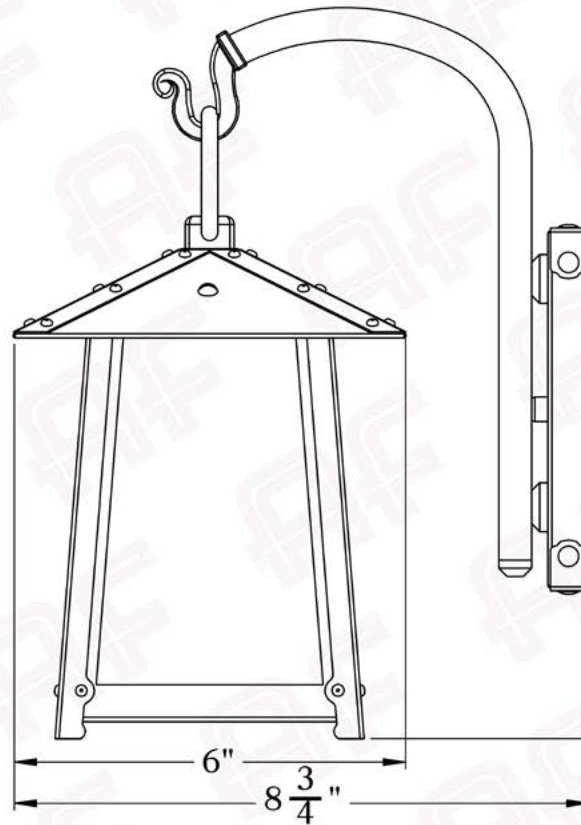

Product No. 642-1

The Poplar Glen Series
Hook Arm Sconce
Small

AMERICA'S FINEST 
Lighting & Mailbox Co.

Small

FRONT VIEW

SIDE VIEW

BACKPLATE VIEW

Dimensions

Roof Width	6"
Body Width	4 3/4"
Lantern Height	7 1/2"
Height	11 1/4"
Projection	8 3/4"
Mounting Plate	4 1/2" x 5 1/2"

Electrical Specs

UL Rating	Damp
Voltage	120V
Socket Type	Medium Base - E26
Number of Light Bulbs	1
Max Wattage per Bulb	60W
LED Bulb	Supplied
Dimmable	Yes

Arrow

Gamble

Raymond

Double T

Glass Only

Mounting Instructions | Wall Mount With Caps**CAUTION—DISCONNECT POWER**

Always shut off power when installing or repairing this (or any other) electrical appliance. Failure to do so may result in severe injury or death. This product must be installed in accordance with applicable installation codes by a person familiar with the construction and operation of the product, and the hazards involved.