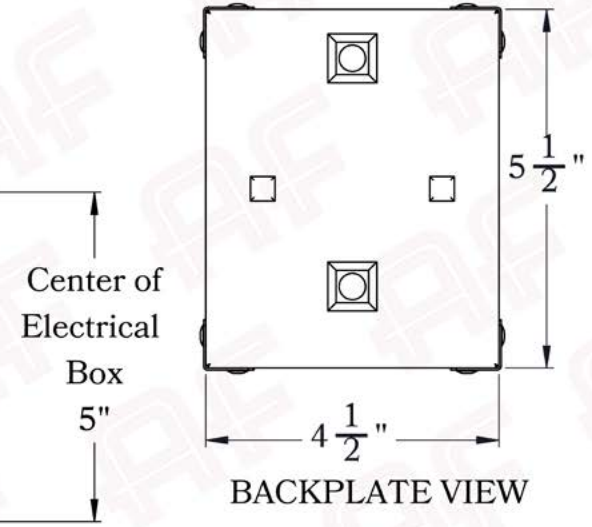

BACKPLATE VIEW