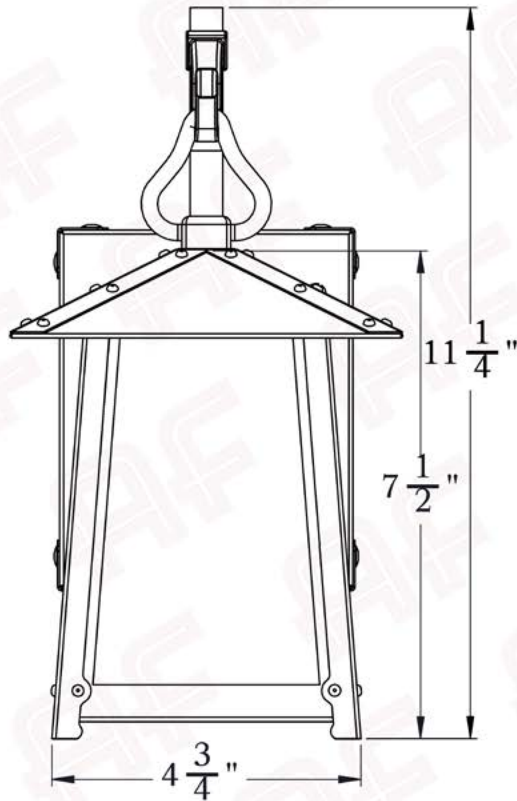

Product No. 642-1

The Poplar Glen Series
Hook Arm Sconce
Small

AMERICA'S FINEST 
Lighting & Mailbox Co.

Small

FRONT VIEW

SIDE VIEW

BACKPLATE VIEW

Dimensions

Roof Width	6"
Body Width	4 3/4"
Lantern Height	7 1/2"
Height	11 1/4"
Projection	8 3/4"
Mounting Plate	4 1/2" x 5 1/2"

Electrical Specs

UL Rating	Damp
Voltage	120V
Socket Type	Medium Base - E26
Number of Light Bulbs	1
Max Wattage per Bulb	60W
LED Bulb	Supplied
Dimmable	Yes