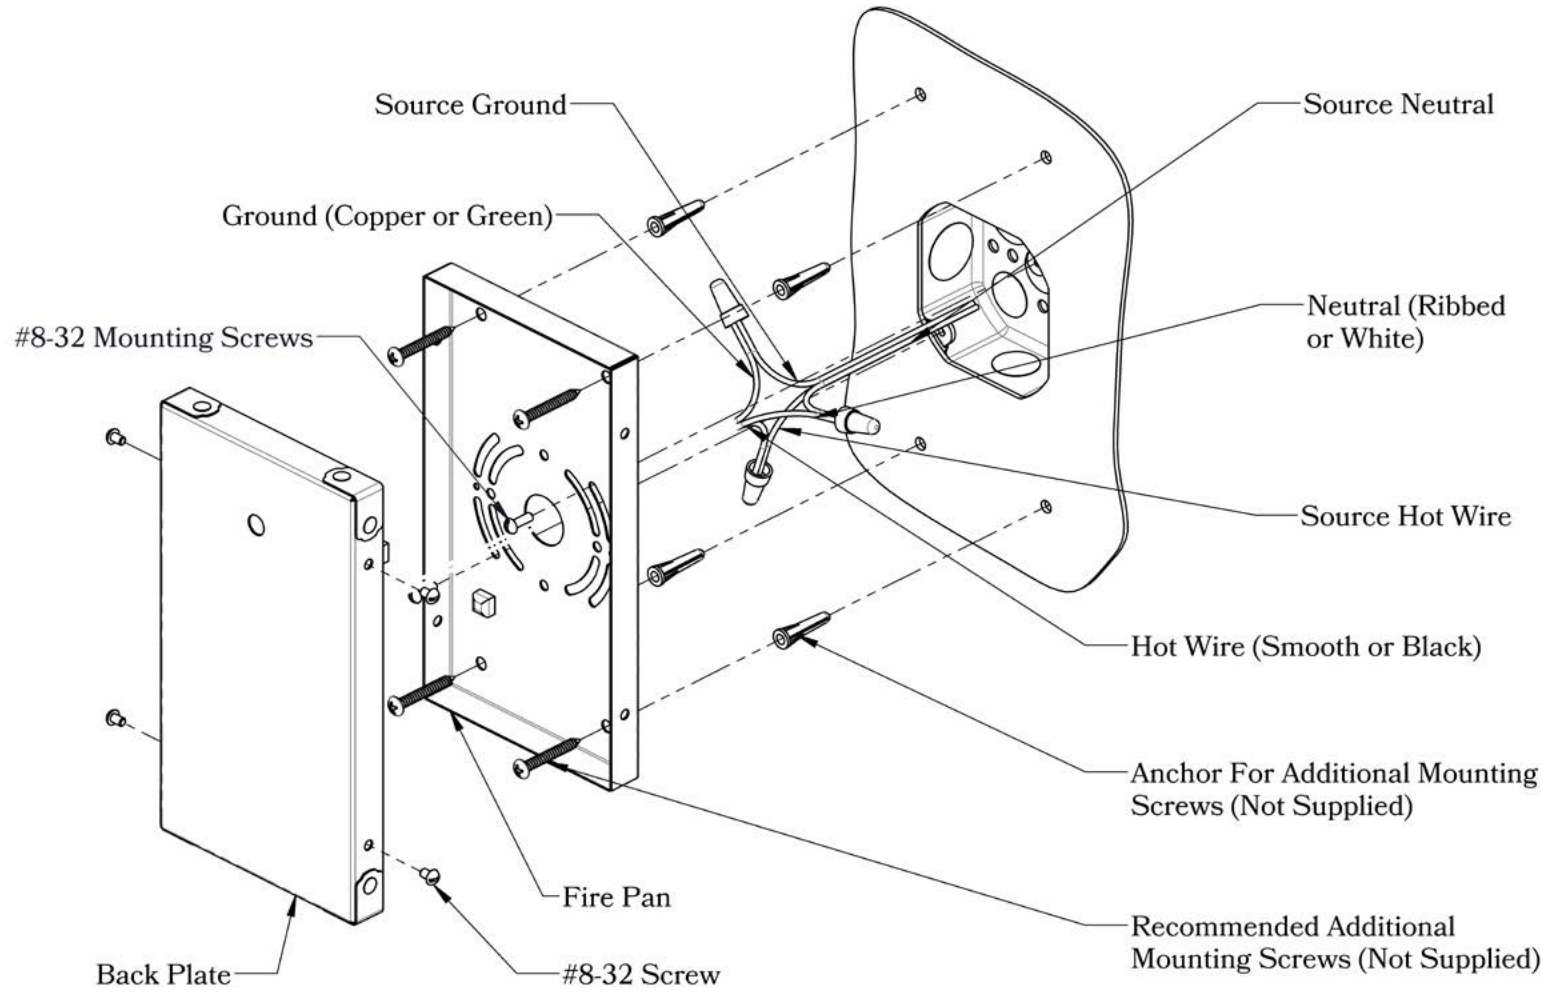

Dimensions

Lantern Width	10 1/2"
Lantern Height	20
Height	20"
Projection	11 1/2"
Mounting Plate	8" x 12"

Electrical Specs

UL Rating	Damp
Voltage	120V
Socket Type	Medium Base - E26
Number of Light Bulbs	1
Max Wattage per Bulb	60W
LED Bulb	Supplied
Dimmable	Yes

Additional Information

Manufacturer	America's Finest Lighting
Mounting Location	Interior and Exterior
Material	Steel

Mounting Instructions | Wall Mount With Fire Pan

CAUTION—DISCONNECT POWER

Always shut off power when installing or repairing this (or any other) electrical appliance. Failure to do so may result in severe injury or death. This product must be installed in accordance with applicable installation codes by a person familiar with the construction and operation of the product, and the hazards involved.