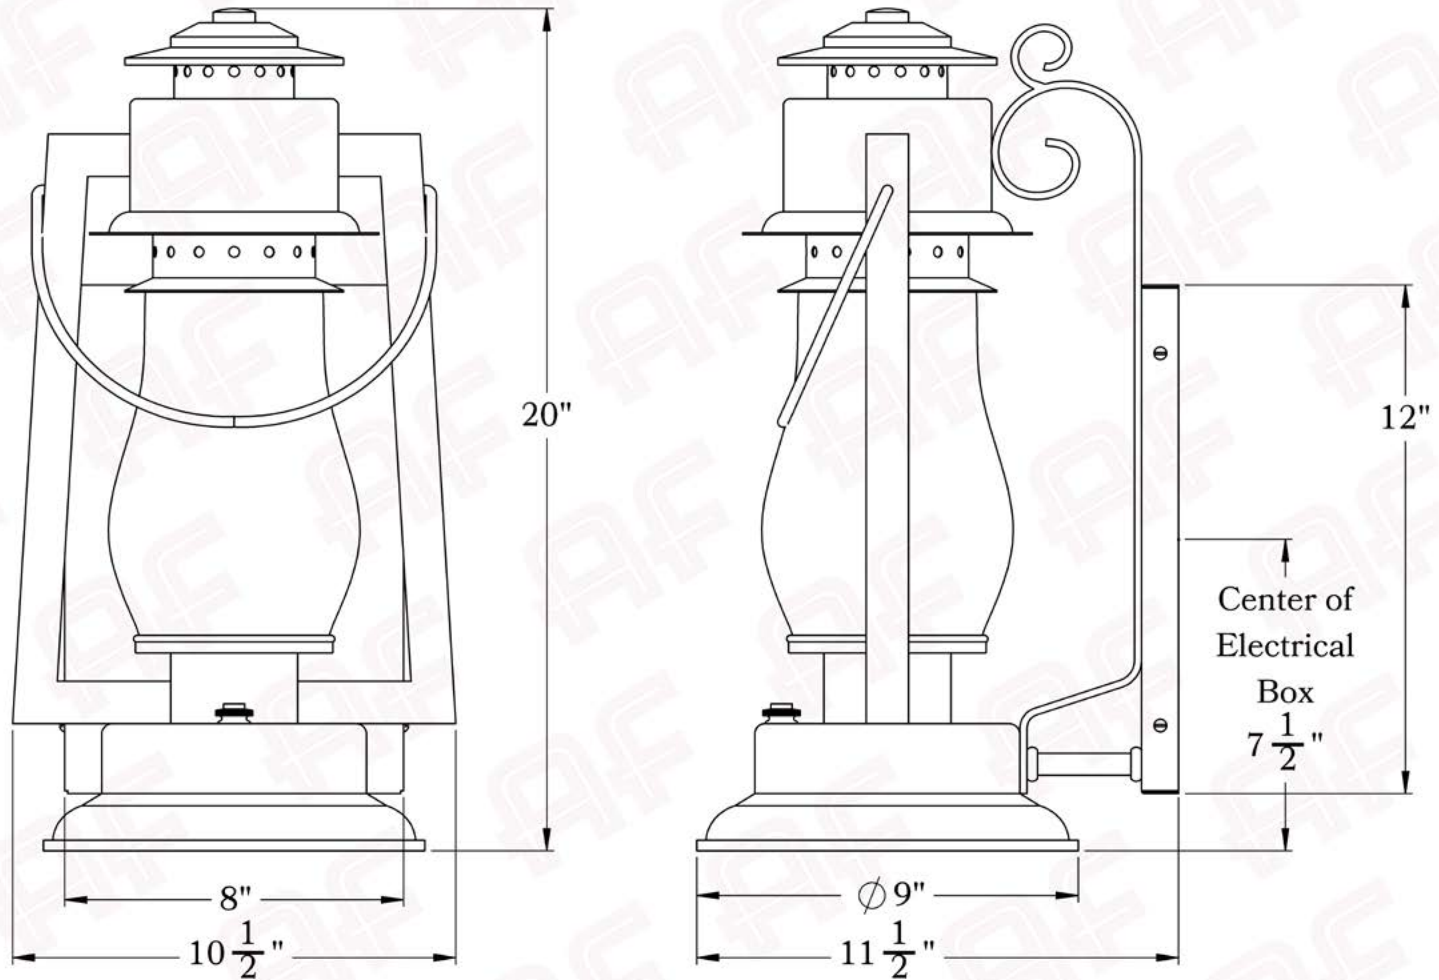

Product No. 773-S-2

The Pioneer Series
Scroll Arm Sconce
Medium

AMERICA'S FINEST 
Lighting & Mailbox Co. 

Medium

AMERICA'S FINEST
Lighting & Mailbox Co.
 975 N. Enterprise St. Orange, CA 92867

PRODUCT No. | 773-S-2
 TITLE | Pioneer
 UL RATING | Damp

LAMP BASE | Medium Base (E26)
 MAX WATTAGE | 60W
 VOLTAGE | 120V

PROPRIETARY AND CONFIDENTIAL
 The information contained in this drawing is the sole property of America's Finest. Any reproduction in part or as a whole without written permission from America's Finest is prohibited.

Dimensions

Lantern Width	10 1/2"
Lantern Height	20
Height	20"
Projection	11 1/2"
Mounting Plate	8" x 12"

Electrical Specs

UL Rating	Damp
Voltage	120V
Socket Type	Medium Base - E26
Number of Light Bulbs	1
Max Wattage per Bulb	60W
LED Bulb	Supplied
Dimmable	Yes