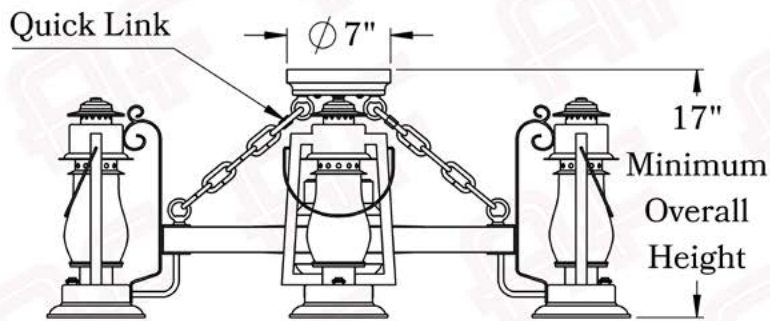

*TBD: To Be Determined

AMERICA'S FINEST
Lighting & Mailbox Co.
975 N. Enterprise St. Orange, CA 92867

PRODUCT No. 772-S-54
TITLE Pioneer
UL RATING Damp

LAMP BASE Medium Base (E26)
MAX WATTAGE 4-60W
VOLTAGE 120V

PROPRIETARY AND CONFIDENTIAL
The information contained in this drawing is the sole property of America's Finest. Any reproduction in part or as a whole without written permission from America's Finest is prohibited.