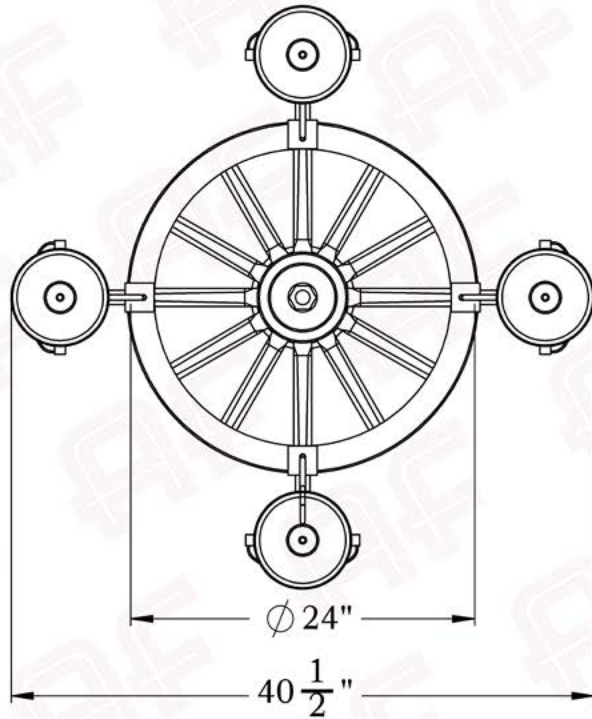

*TBD: To Be Determined

AMERICA'S FINEST
Lighting & Mailbox Co.
975 N. Enterprise St. Orange, CA 92867

PRODUCT No. 772-S-54
TITLE Pioneer
UL RATING Damp

LAMP BASE Medium Base (E26)
MAX WATTAGE 4-60W
VOLTAGE 120V

PROPRIETARY AND CONFIDENTIAL
The information contained in this drawing is the sole property of America's Finest. Any reproduction in part or as a whole without written permission from America's Finest is prohibited.