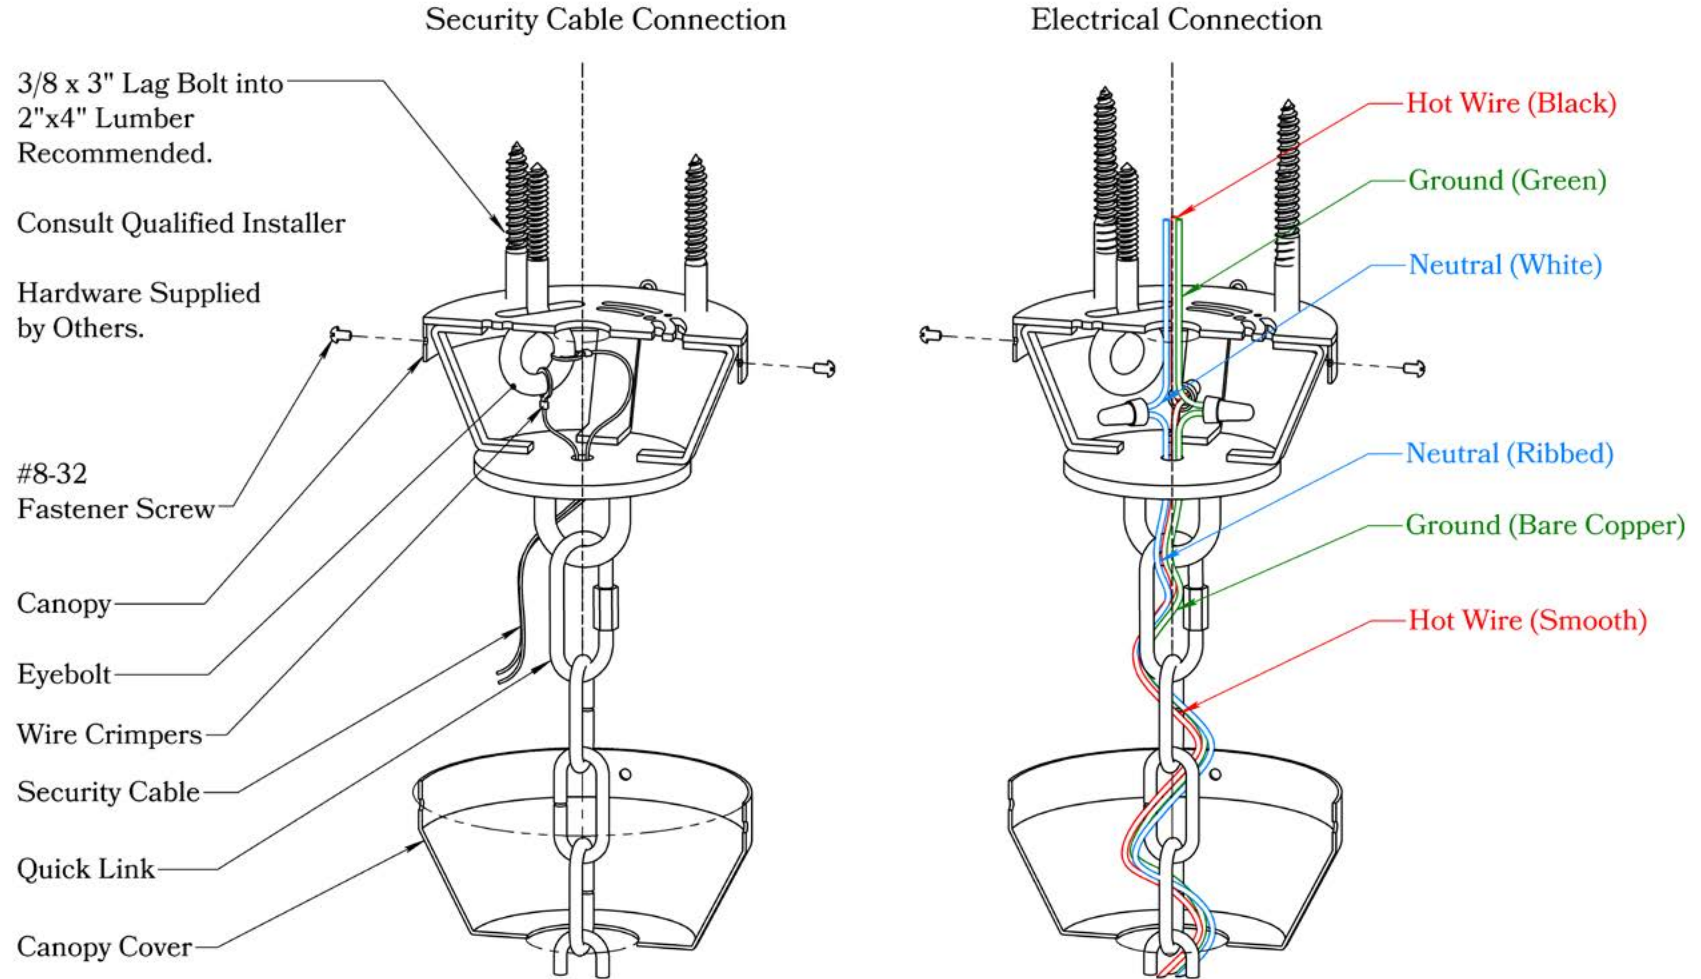

Mounting Instructions | Wagon Wheel Chandeliers w/ Extended Chain

CAUTION—DISCONNECT POWER

Always shut off power when installing or repairing this (or any other) electrical appliance. Failure to do so may result in severe injury or death. This product must be installed in accordance with applicable installation codes by a person familiar with the construction and operation of the product, and the hazards involved.