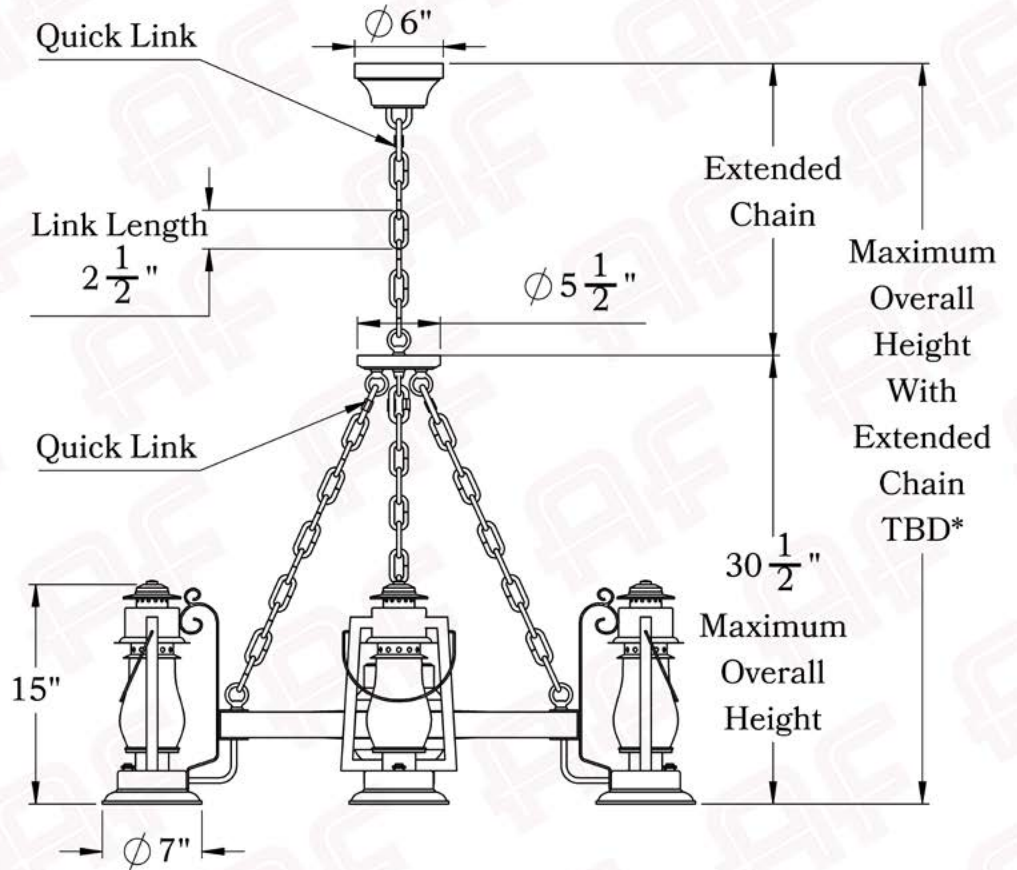

*TBD: To Be Determined

AMERICA'S FINEST
Lighting & Mailbox Co.
975 N. Enterprise St. Orange, CA 92867

PRODUCT No. 772-S-54
TITLE Pioneer
UL RATING Damp

LAMP BASE Medium Base (E26)
MAX WATTAGE 4-60W
VOLTAGE 120V

PROPRIETARY AND CONFIDENTIAL
The information contained in this drawing is the sole property of America's Finest. Any reproduction in part or as a whole without written permission from America's Finest is prohibited.