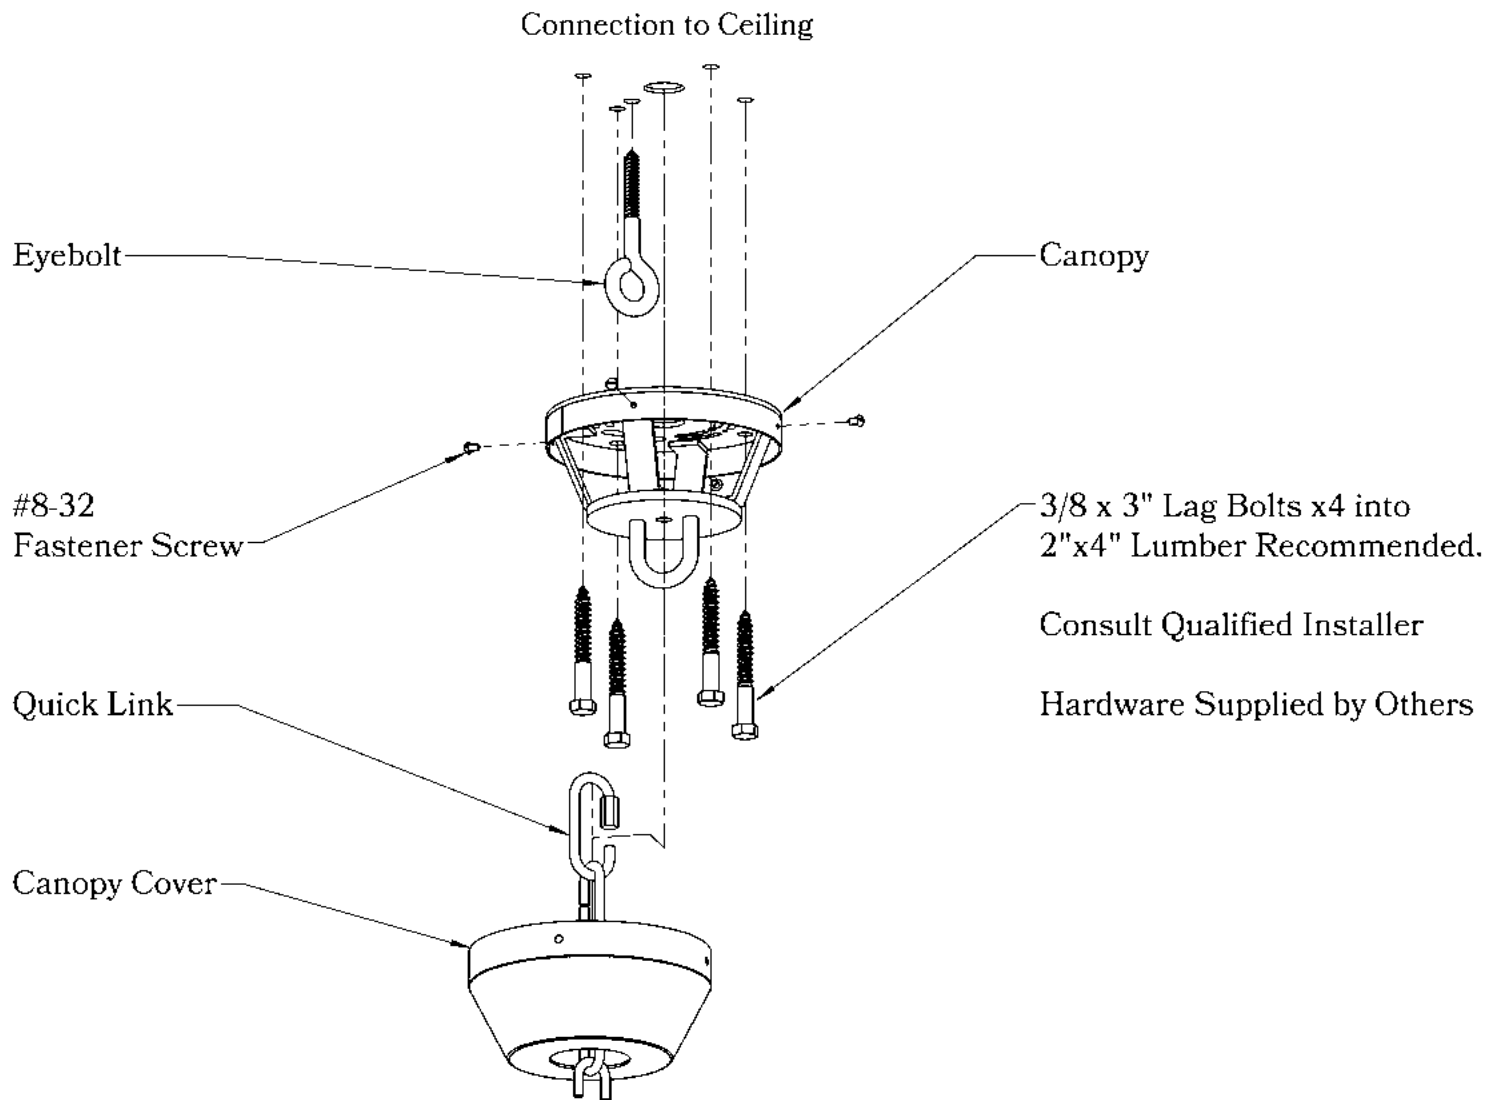

Mounting Instructions | Wagon Wheel Chandeliers w/ Extended Chain

3/8 x 3" Lag Bolts x4 into
2"x4" Lumber Recommended.
Consult Qualified Installer
Hardware Supplied by Others

CAUTION—DISCONNECT POWER

Always shut off power when installing or repairing this (or any other) electrical appliance. Failure to do so may result in severe injury or death. This product must be installed in accordance with applicable installation codes by a person familiar with the construction and operation of the product, and the hazards involved.