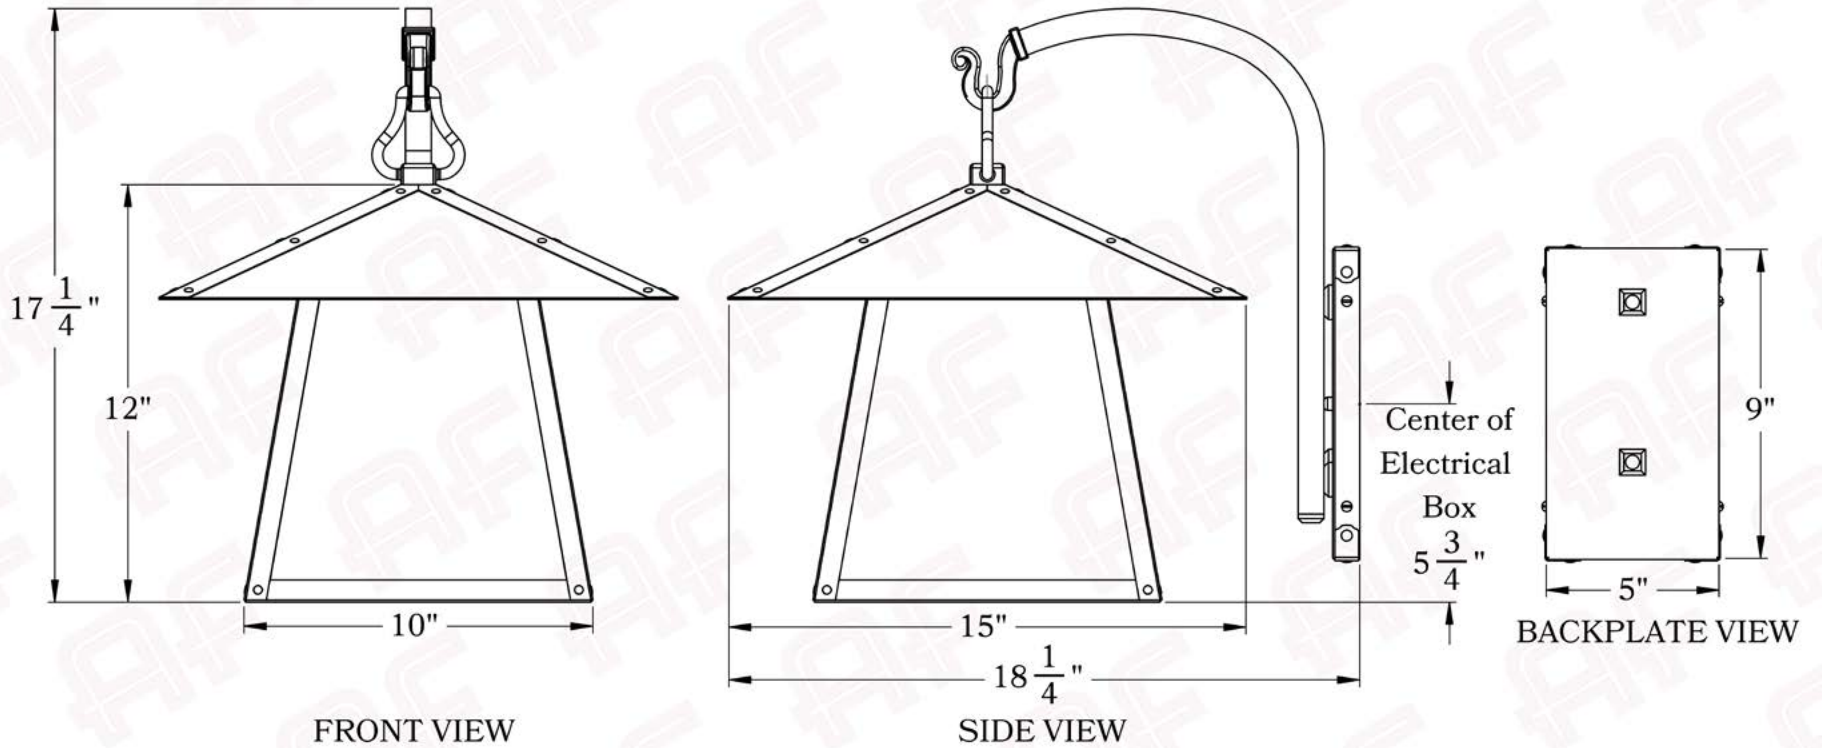

The Palisades Series
Hook Mount Sconce
Large

AMERICA'S FINEST 
Lighting & Mailbox Co. 

Large

Dimensions

Roof Width	15"
Body Width	10"
Lantern Height	12"
Height	17 1/4"
Projection	18 1/4"
Mounting Plate	5" x 9"

Electrical Specs

UL Rating	Damp
Voltage	120V
Socket Type	Medium Base - E26
Number of Light Bulbs	1
Max Wattage per Bulb	100W
LED Bulb	Supplied
Dimmable	Yes

Additional Information

Manufacturer	America's Finest Lighting
Mounting Location	Interior and Exterior
Material	Brass
Multiple Overlay Options	Yes
Bottom Glass Panels	Included