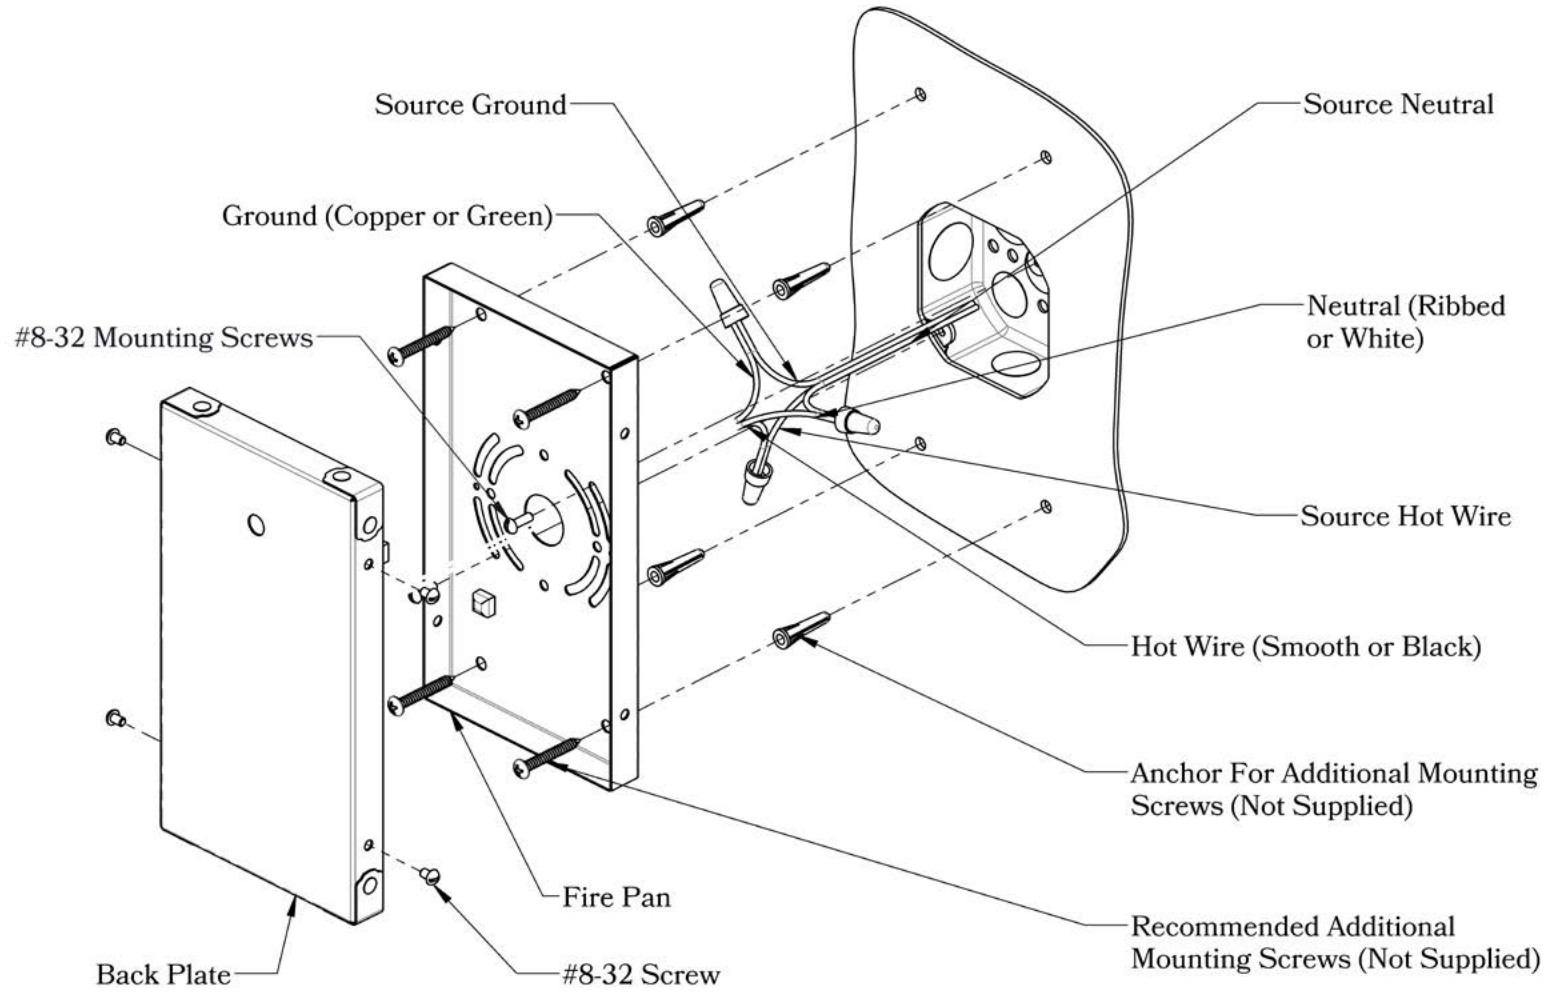

Electrical Specs

UL Rating	Damp
Voltage	120V
Socket Type	Medium Base - E26
Number of Light Bulbs	1
Max Wattage per Bulb	100W
LED Bulb	Supplied
Dimmable	Yes

Additional Information

Manufacturer	America's Finest Lighting
Mounting Location	Interior and Exterior
Material	Brass
Multiple Overlay Options	Yes
Bottom Glass Panels	Included

Overlays Available In This Series

Arch

Arrow

Cloud Lift

Double T

Glass Only

Mounting Instructions | Wall Mount With Fire Pan

CAUTION—DISCONNECT POWER

Always shut off power when installing or repairing this (or any other) electrical appliance. Failure to do so may result in severe injury or death. This product must be installed in accordance with applicable installation codes by a person familiar with the construction and operation of the product, and the hazards involved.