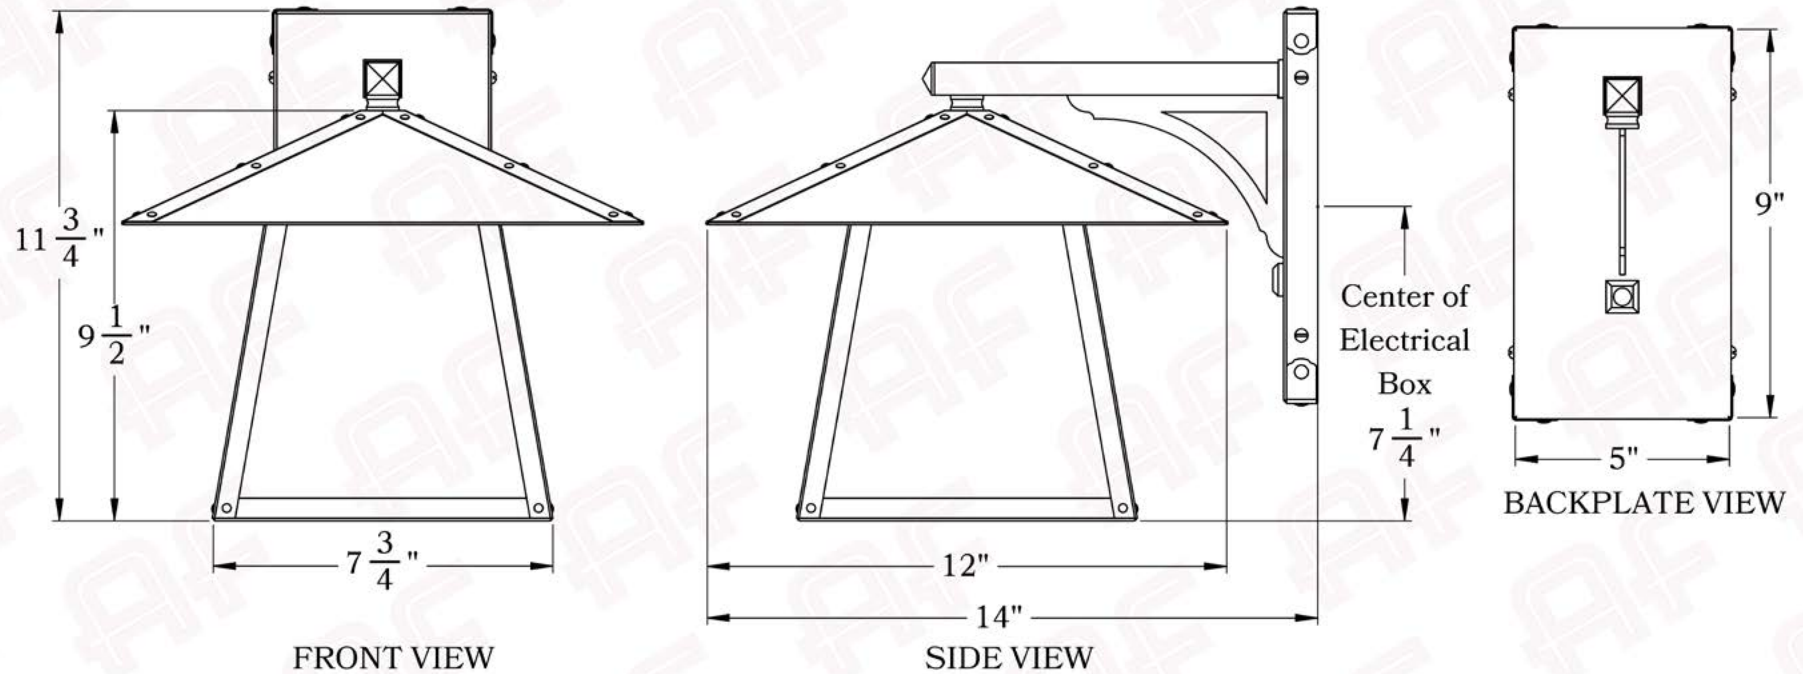

The Palisades Series
Straight Arm Sconce
Medium

AMERICA'S FINEST 
 *Lighting & Mailbox Co.* 

Medium

Dimensions

Roof Width	12"
Body Width	7 3/4"
Lantern Height	9 1/2"
Height	11 3/4"
Projection	14"
Mounting Plate	5" x 9"

Electrical Specs

UL Rating	Wet
Voltage	120V
Socket Type	Medium Base - E26
Number of Light Bulbs	1
Max Wattage per Bulb	100W
LED Bulb	Supplied
Dimmable	Yes

Additional Information

Manufacturer	America's Finest Lighting
Mounting Location	Interior and Exterior
Material	Brass
Multiple Overlay Options	Yes
Bottom Glass Panels	Included