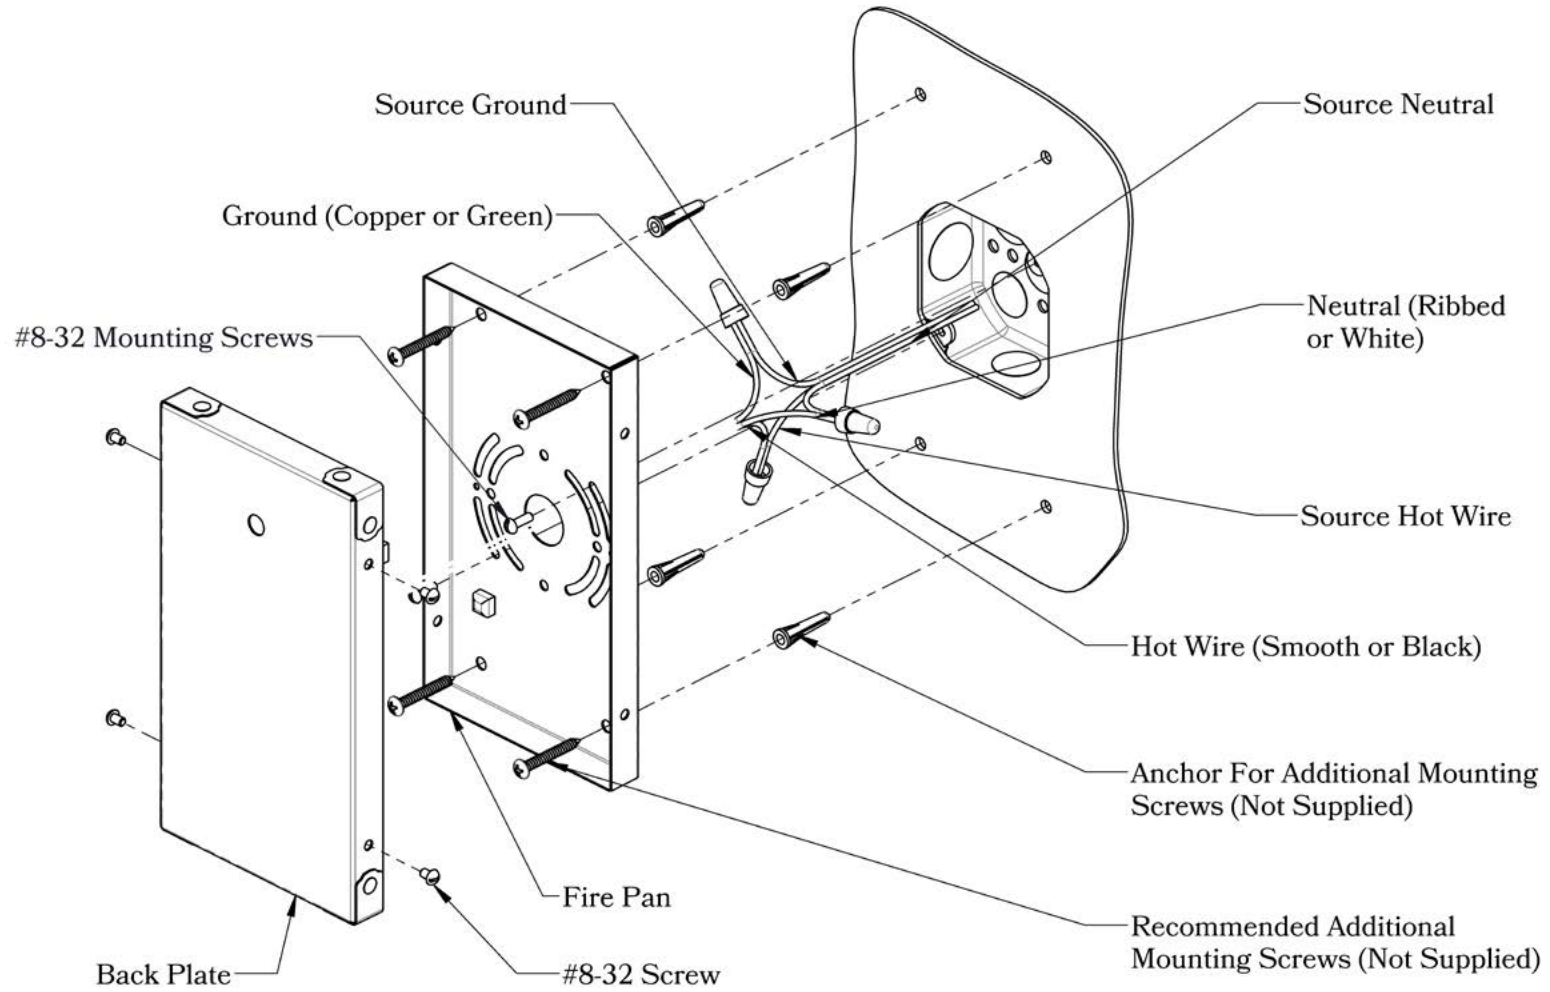

Electrical Specs

UL Rating	Wet
Voltage	120V
Socket Type	Medium Base - E26
Number of Light Bulbs	1
Max Wattage per Bulb	100W
LED Bulb	Supplied
Dimmable	Yes

Additional Information

Manufacturer	America's Finest Lighting
Mounting Location	Interior and Exterior
Material	Brass
Multiple Overlay Options	Yes
Bottom Glass Panels	Included

Overlays Available In This Series

Arch

Arrow

Cloud Lift

Double T

Glass Only

Mounting Instructions | Wall Mount With Fire Pan

CAUTION—DISCONNECT POWER

Always shut off power when installing or repairing this (or any other) electrical appliance. Failure to do so may result in severe injury or death. This product must be installed in accordance with applicable installation codes by a person familiar with the construction and operation of the product, and the hazards involved.