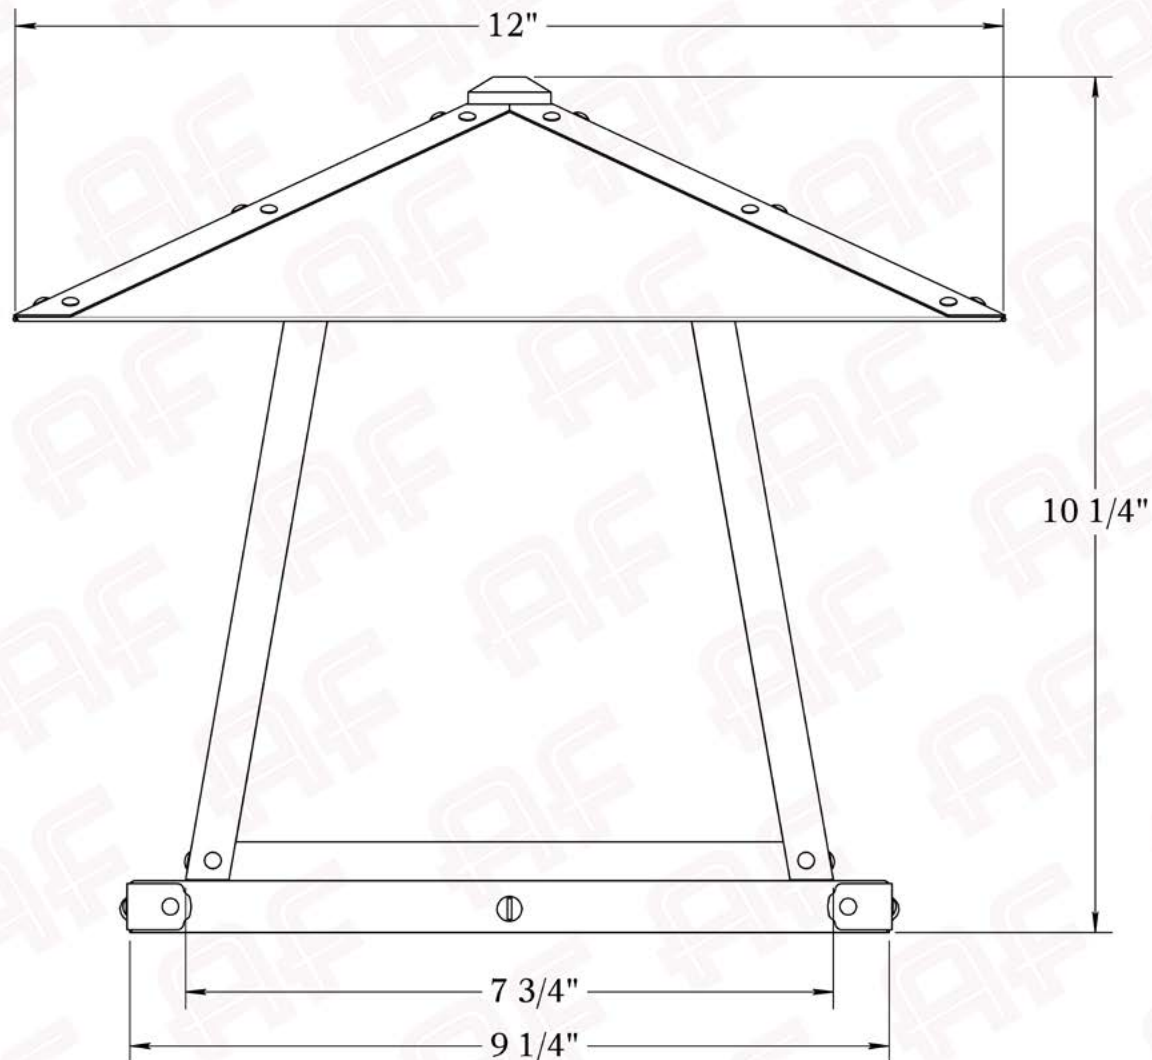

Medium

AMERICA'S FINEST
Lighting & Mailbox Co.
975 N. Enterprise St. Orange, CA 92867

PRODUCT No. | 423-6
TITLE | Palisades
UL RATING | Wet

LAMP BASE | Medium Base (E26)
MAX WATTAGE | 100W
VOLTAGE | 12V or 120V

PROPRIETARY AND CONFIDENTIAL
The information contained in this drawing is the sole property of America's Finest. Any reproduction in part or as a whole without written permission from America's Finest is prohibited.