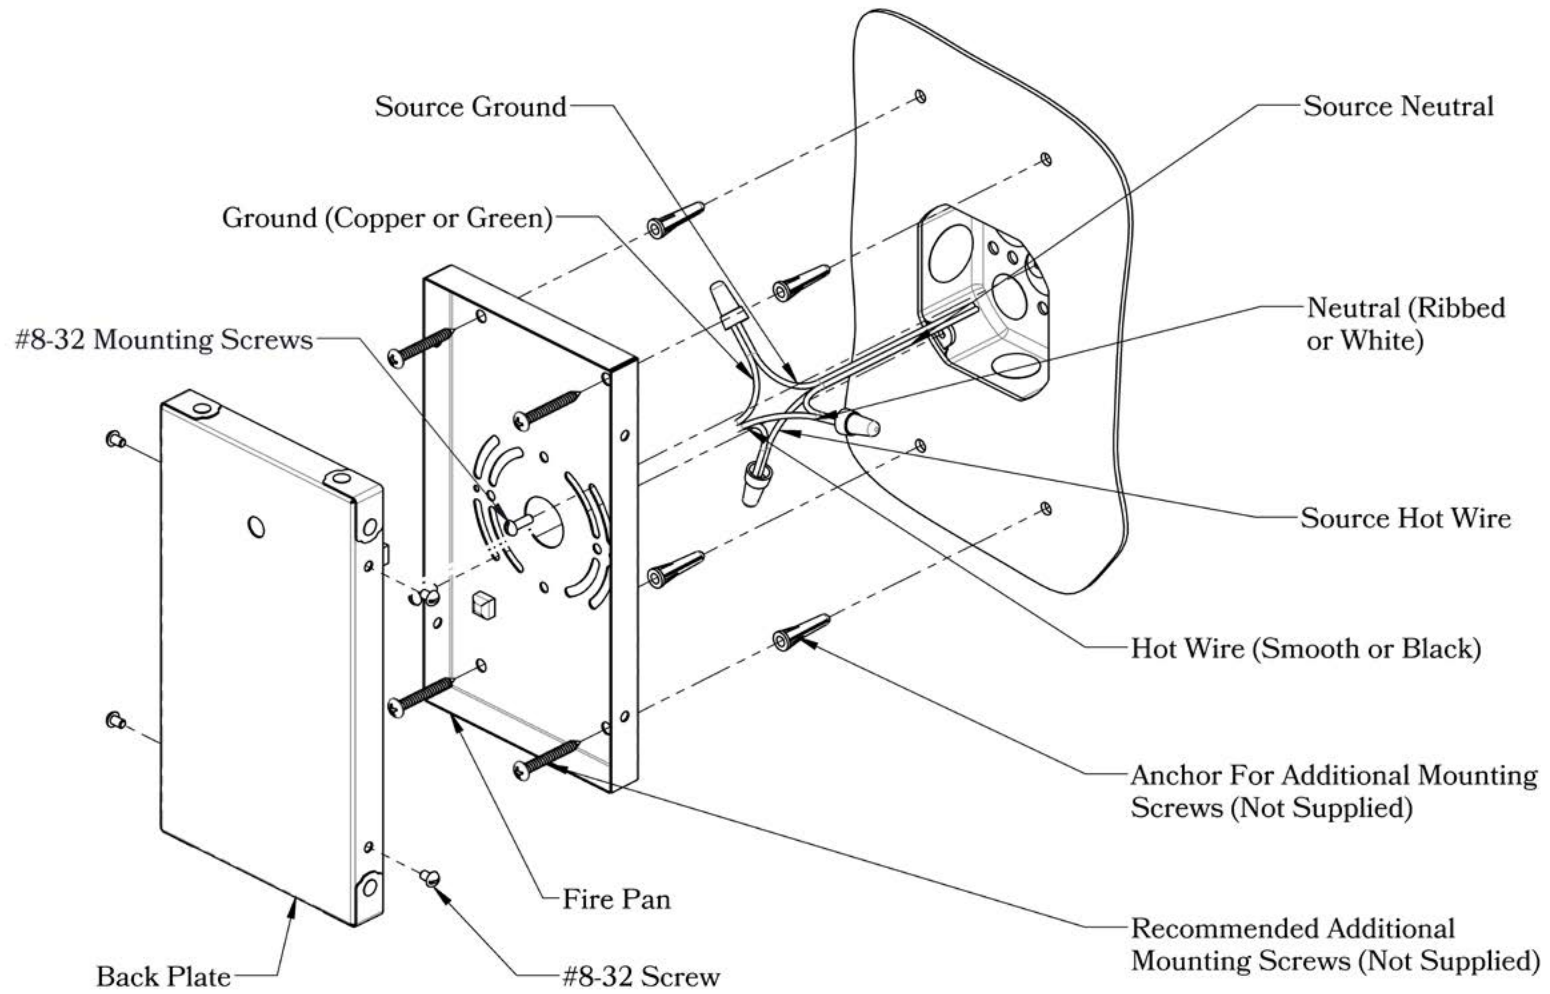

Electrical Specs

UL Rating	Damp
Voltage	120V
Socket Type	Medium Base - E26
Number of Light Bulbs	1
Max Wattage per Bulb	100W
LED Bulb	Supplied
Dimmable	Yes

Additional Information

Manufacturer	America's Finest Lighting
Mounting Location	Interior and Exterior
Material	Brass
Multiple Overlay Options	Yes
Bottom Glass Panels	Included

Overlays Available In This Series

Arch

Arrow

Cloud Lift

Double T

Glass Only

Mounting Instructions | Wall Mount With Fire Pan

CAUTION—DISCONNECT POWER

Always shut off power when installing or repairing this (or any other) electrical appliance. Failure to do so may result in severe injury or death. This product must be installed in accordance with applicable installation codes by a person familiar with the construction and operation of the product, and the hazards involved.