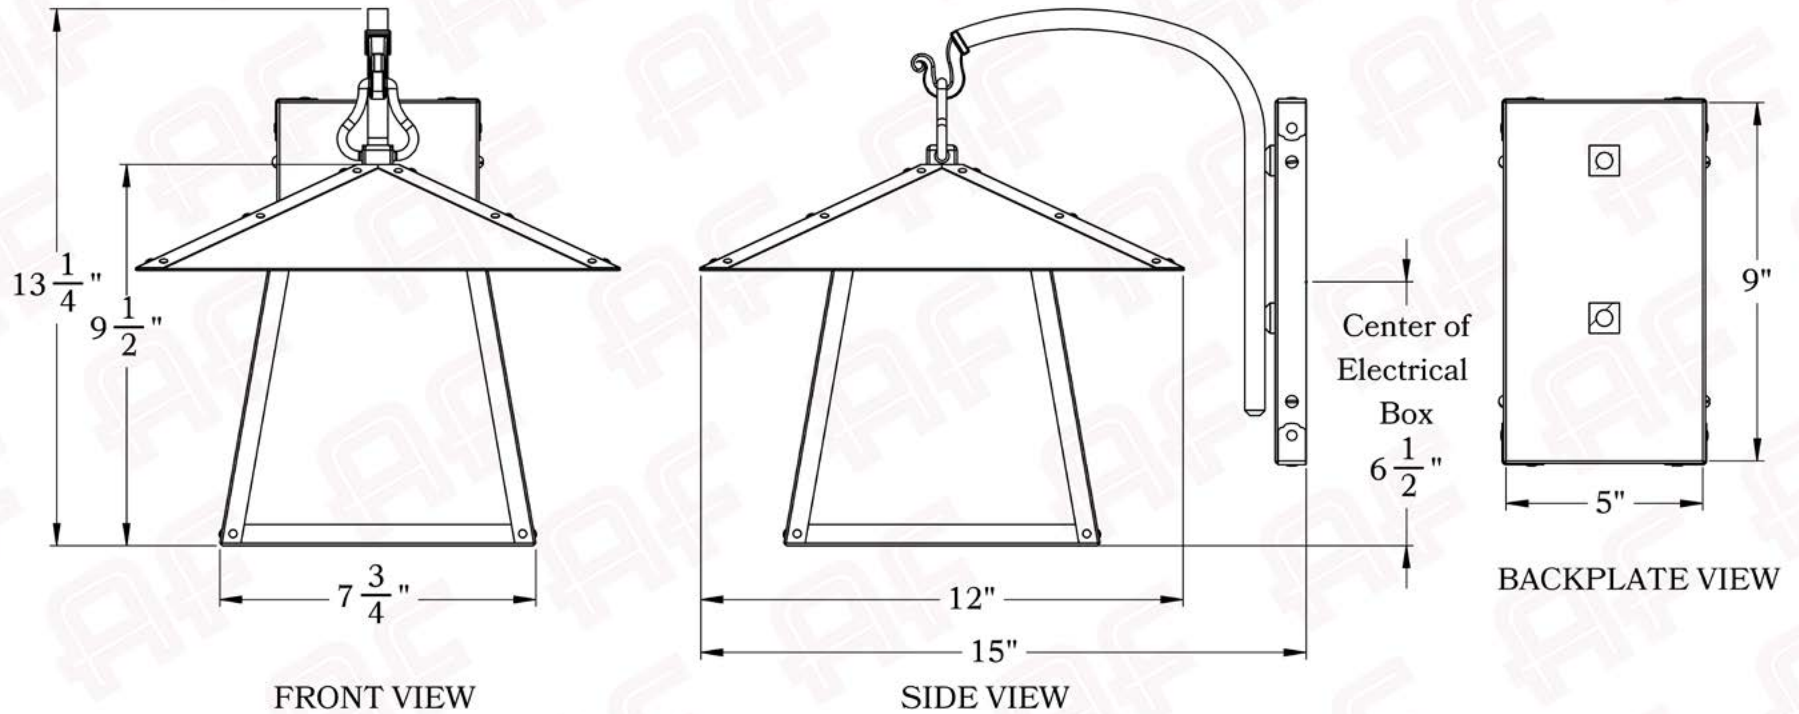

The Palisades Series
Hook Mount Sconce
Medium

AMERICA'S FINEST 
Lighting & Mailbox Co. 

Medium

Dimensions

Roof Width	12"
Body Width	7 3/4"
Lantern Height	9 1/2"
Height	13 1/4"
Projection	15"
Mounting Plate	5" x 9"

Electrical Specs

UL Rating	Damp
Voltage	120V
Socket Type	Medium Base - E26
Number of Light Bulbs	1
Max Wattage per Bulb	100W
LED Bulb	Supplied
Dimmable	Yes

Additional Information

Manufacturer	America's Finest Lighting
Mounting Location	Interior and Exterior
Material	Brass
Multiple Overlay Options	Yes
Bottom Glass Panels	Included