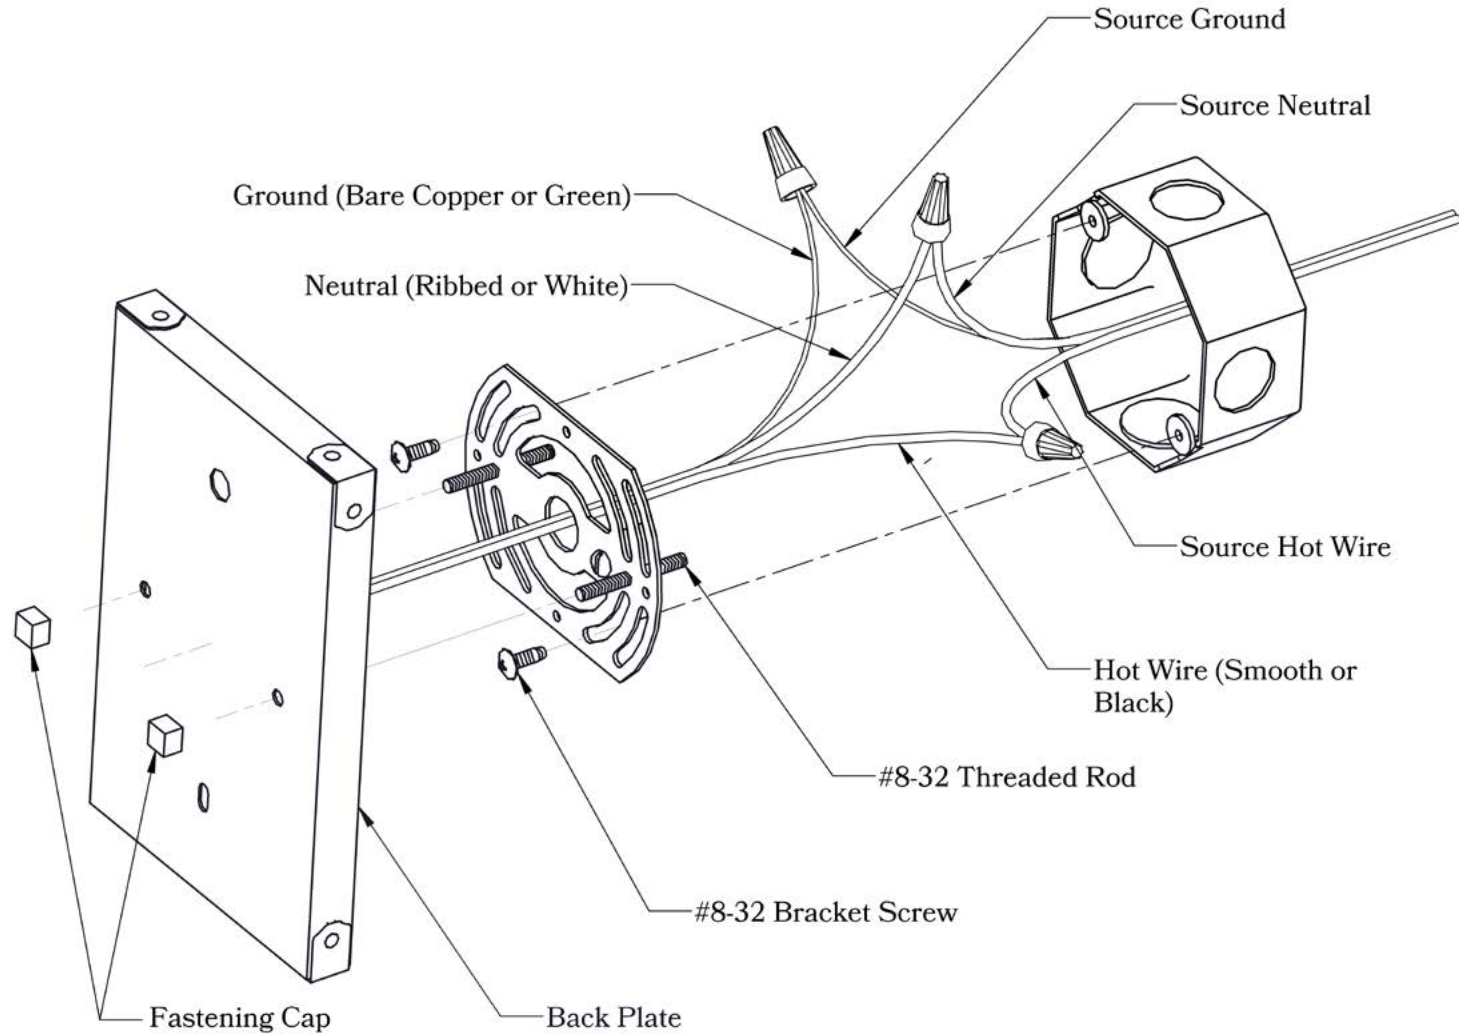

Electrical Specs

UL Rating	Wet
Voltage	120V
Socket Type	Medium Base - E26
Number of Light Bulbs	1
Max Wattage per Bulb	60W
LED Bulb	Supplied
Dimmable	Yes

Additional Information

Manufacturer	America's Finest Lighting
Mounting Location	Interior and Exterior
Material	Brass
Multiple Overlay Options	Yes
Bottom Glass Panels	Not Included

Overlays Available In This Series

Arch

Arrow

Cloud Lift

Double T

Glass Only

Mounting Instructions | Wall Mount With Caps**CAUTION—DISCONNECT POWER**

Always shut off power when installing or repairing this (or any other) electrical appliance. Failure to do so may result in severe injury or death. This product must be installed in accordance with applicable installation codes by a person familiar with the construction and operation of the product, and the hazards involved.