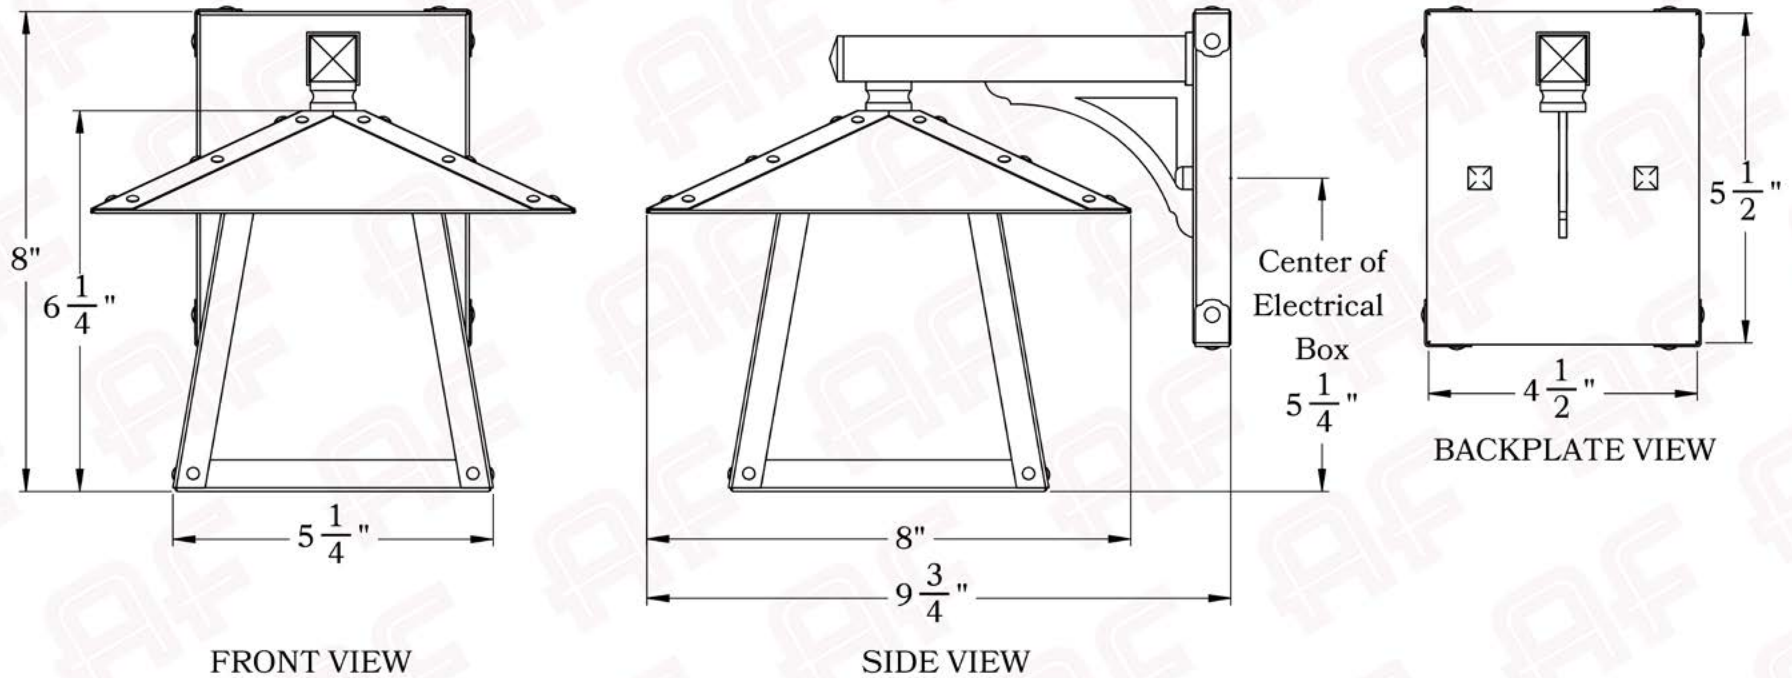

The Palisades Series
Straight Arm Sconce
Small

AMERICA'S FINEST 
 *Lighting & Mailbox Co.* 

Small

Dimensions

Roof Width	8"
Body Width	5 1/4"
Lantern Height	6 1/4"
Height	8"
Projection	9 3/4"
Mounting Plate	4 1/2" x 5 1/2"

Electrical Specs

UL Rating	Wet
Voltage	120V
Socket Type	Medium Base - E26
Number of Light Bulbs	1
Max Wattage per Bulb	60W
LED Bulb	Supplied
Dimmable	Yes

Additional Information

Manufacturer	America's Finest Lighting
Mounting Location	Interior and Exterior
Material	Brass
Multiple Overlay Options	Yes
Bottom Glass Panels	Not Included