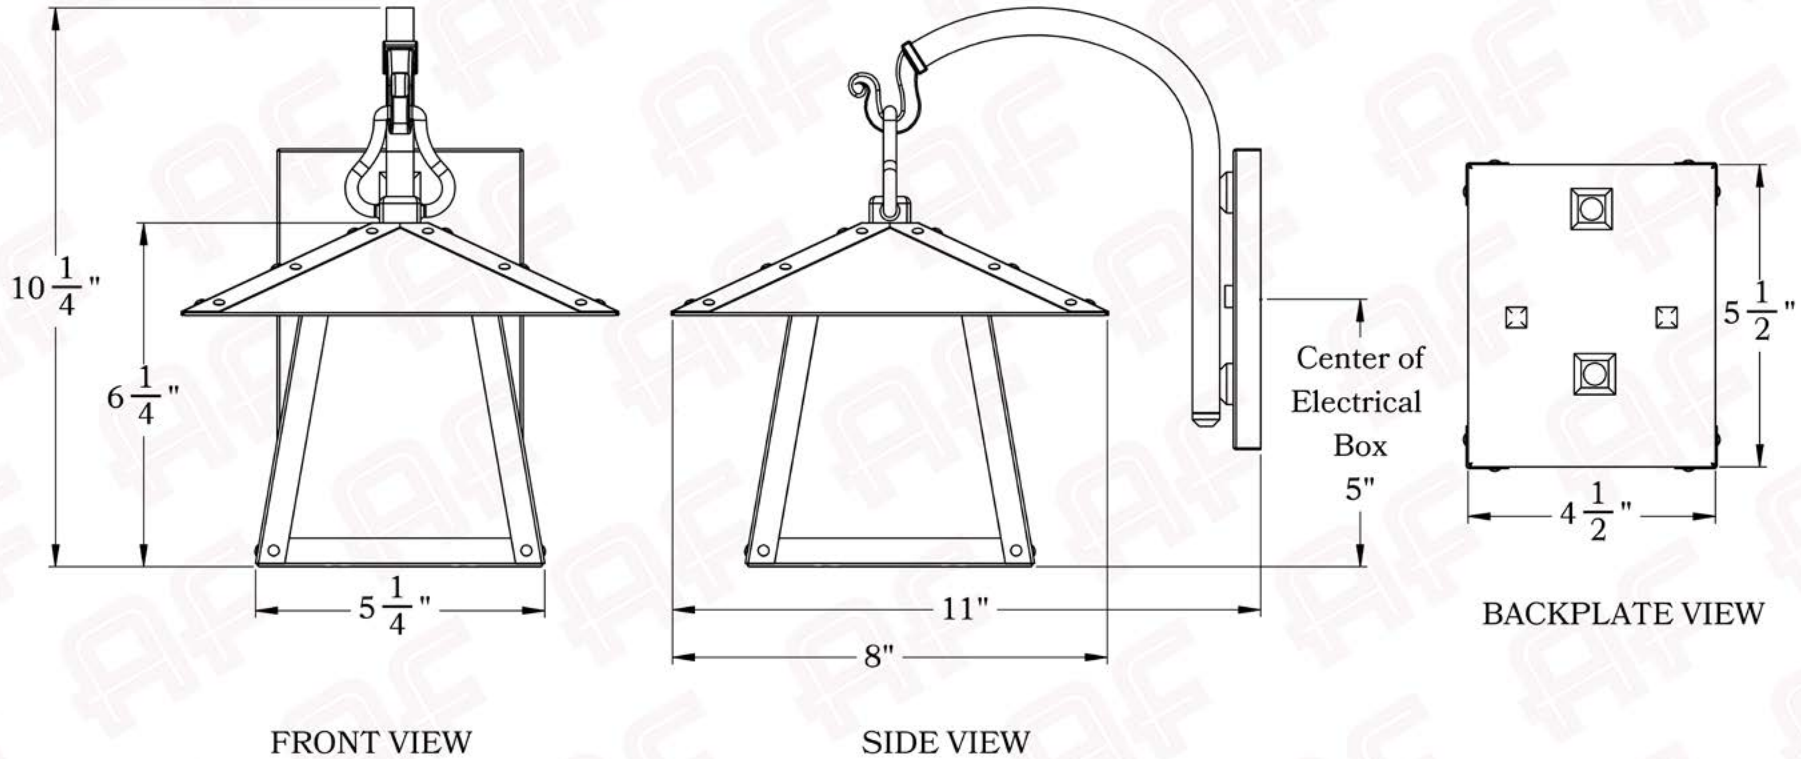

The Palisades Series
Hook Mount Sconce
Small

AMERICA'S FINEST 
 *Lighting & Mailbox Co.* 

Small

Dimensions

Roof Width	8"
Body Width	5 1/4"
Lantern Height	6 1/4"
Height	10 1/4"
Projection	11"
Mounting Plate	4 1/2" x 5 1/2"

Electrical Specs

UL Rating	Damp
Voltage	120V
Socket Type	Medium Base - E26
Number of Light Bulbs	1
Max Wattage per Bulb	60W
LED Bulb	Supplied
Dimmable	Yes

Additional Information

Manufacturer	America's Finest Lighting
Mounting Location	Interior and Exterior
Material	Brass
Multiple Overlay Options	Yes
Bottom Glass Panels	Not Included