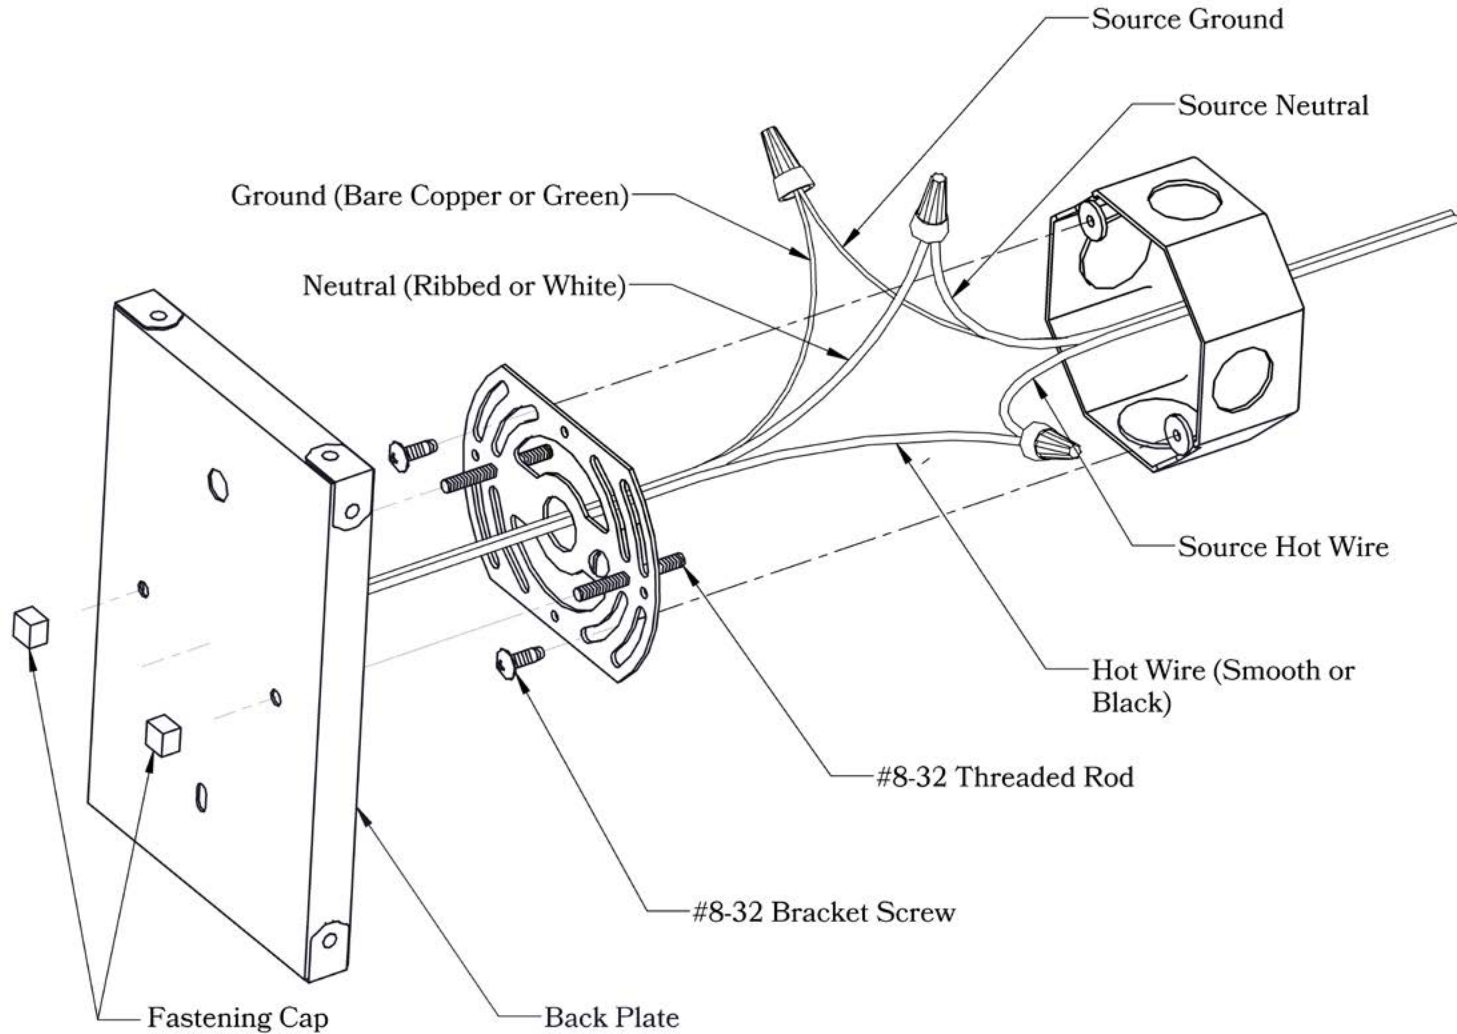

Electrical Specs

UL Rating	Damp
Voltage	120V
Socket Type	Medium Base - E26
Number of Light Bulbs	1
Max Wattage per Bulb	60W
LED Bulb	Supplied
Dimmable	Yes

Additional Information

Manufacturer	America's Finest Lighting
Mounting Location	Interior and Exterior
Material	Brass
Multiple Overlay Options	Yes
Bottom Glass Panels	Not Included

Overlays Available In This Series

Arch

Arrow

Cloud Lift

Double T

Glass Only

Mounting Instructions | Wall Mount With Caps

CAUTION—DISCONNECT POWER

Always shut off power when installing or repairing this (or any other) electrical appliance. Failure to do so may result in severe injury or death. This product must be installed in accordance with applicable installation codes by a person familiar with the construction and operation of the product, and the hazards involved.