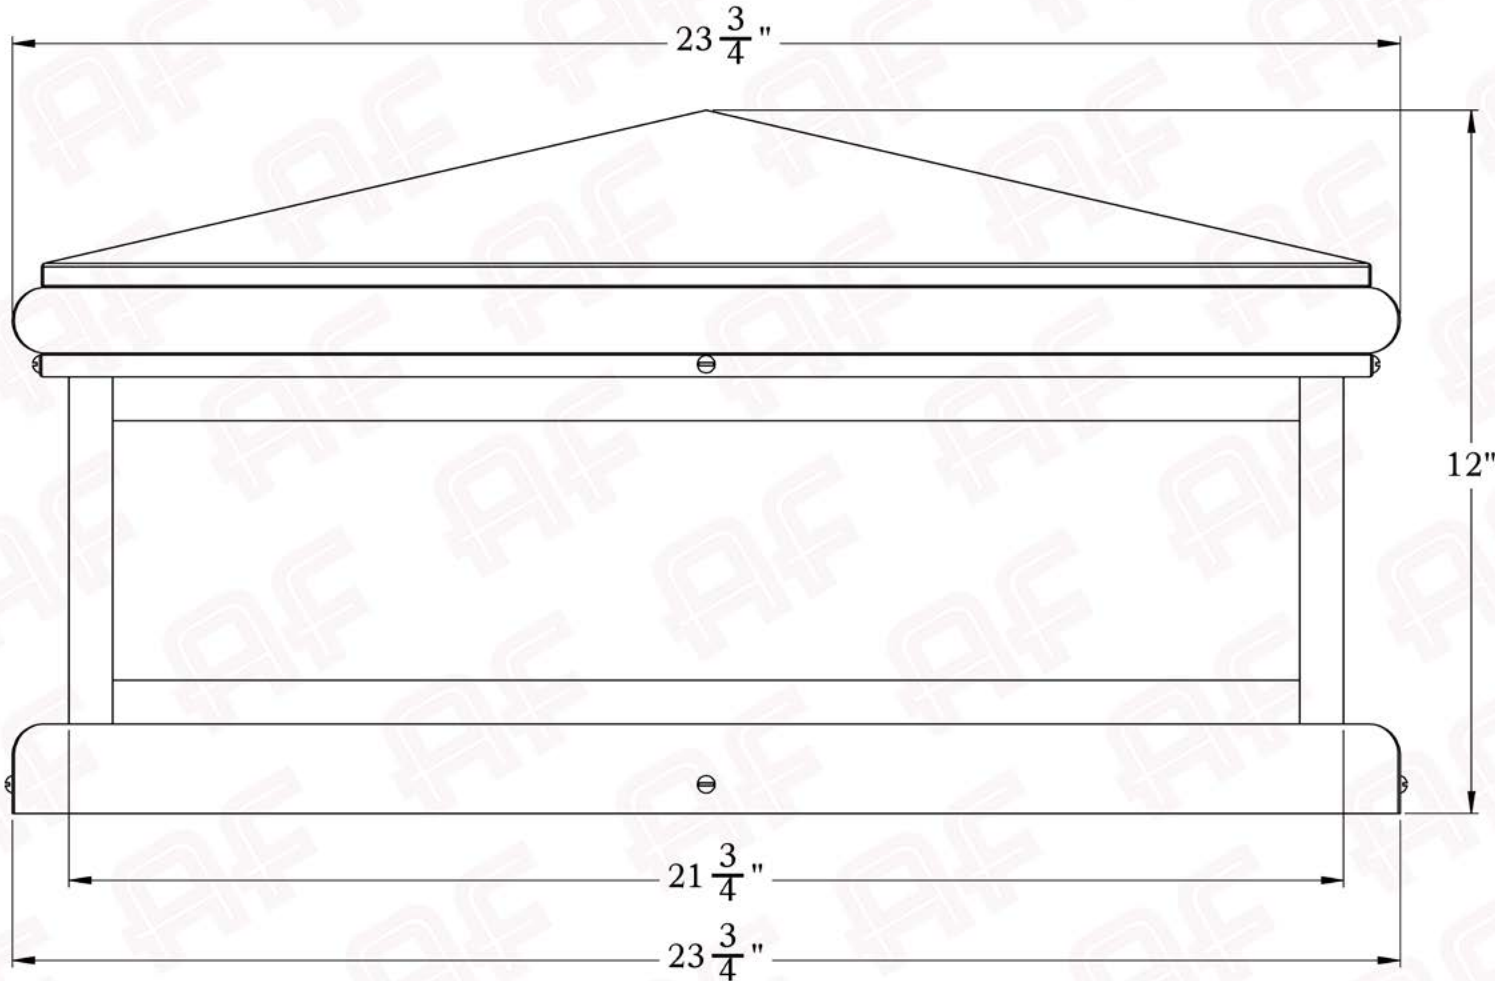

The Montecito Series
Shallow Column Mount Lantern
3XL

AMERICA'S FINEST 
Lighting & Mailbox Co. 

3X Large

AMERICA'S FINEST
Lighting & Mailbox Co.
975 N. Enterprise St. Orange, CA 92867

PRODUCT No. | 2107-61
TITLE | Montecito
UL RATING | Wet

Dimensions

Roof Width	23 3/4"
Body Width	21 3/4"
Height	12"
Mounting Plate	23 3/4"

Electrical Specs

UL Rating	Wet
Voltage	12V or 120V
Socket Type	Medium Base - E26
Number of Light Bulbs	4
Max Wattage per Bulb	60W
LED Bulb	Supplied