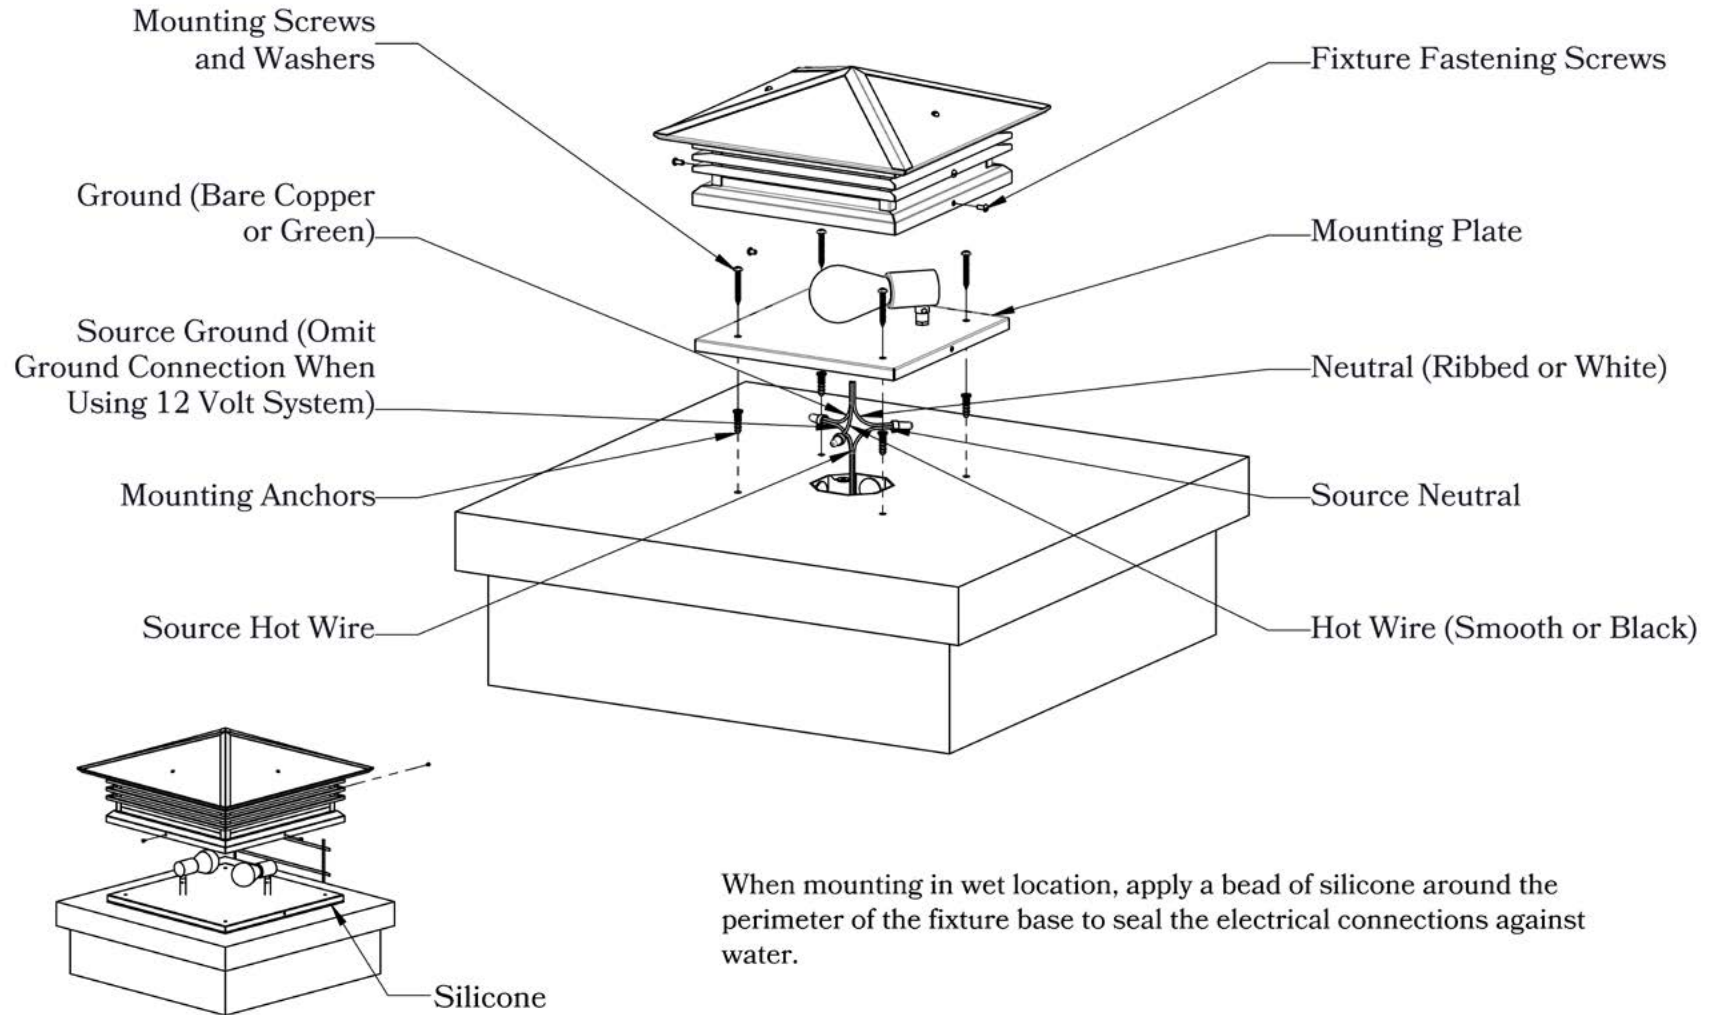

Glass Only

Mounting Instructions | Column Light Version One

When mounting in wet location, apply a bead of silicone around the perimeter of the fixture base to seal the electrical connections against water.