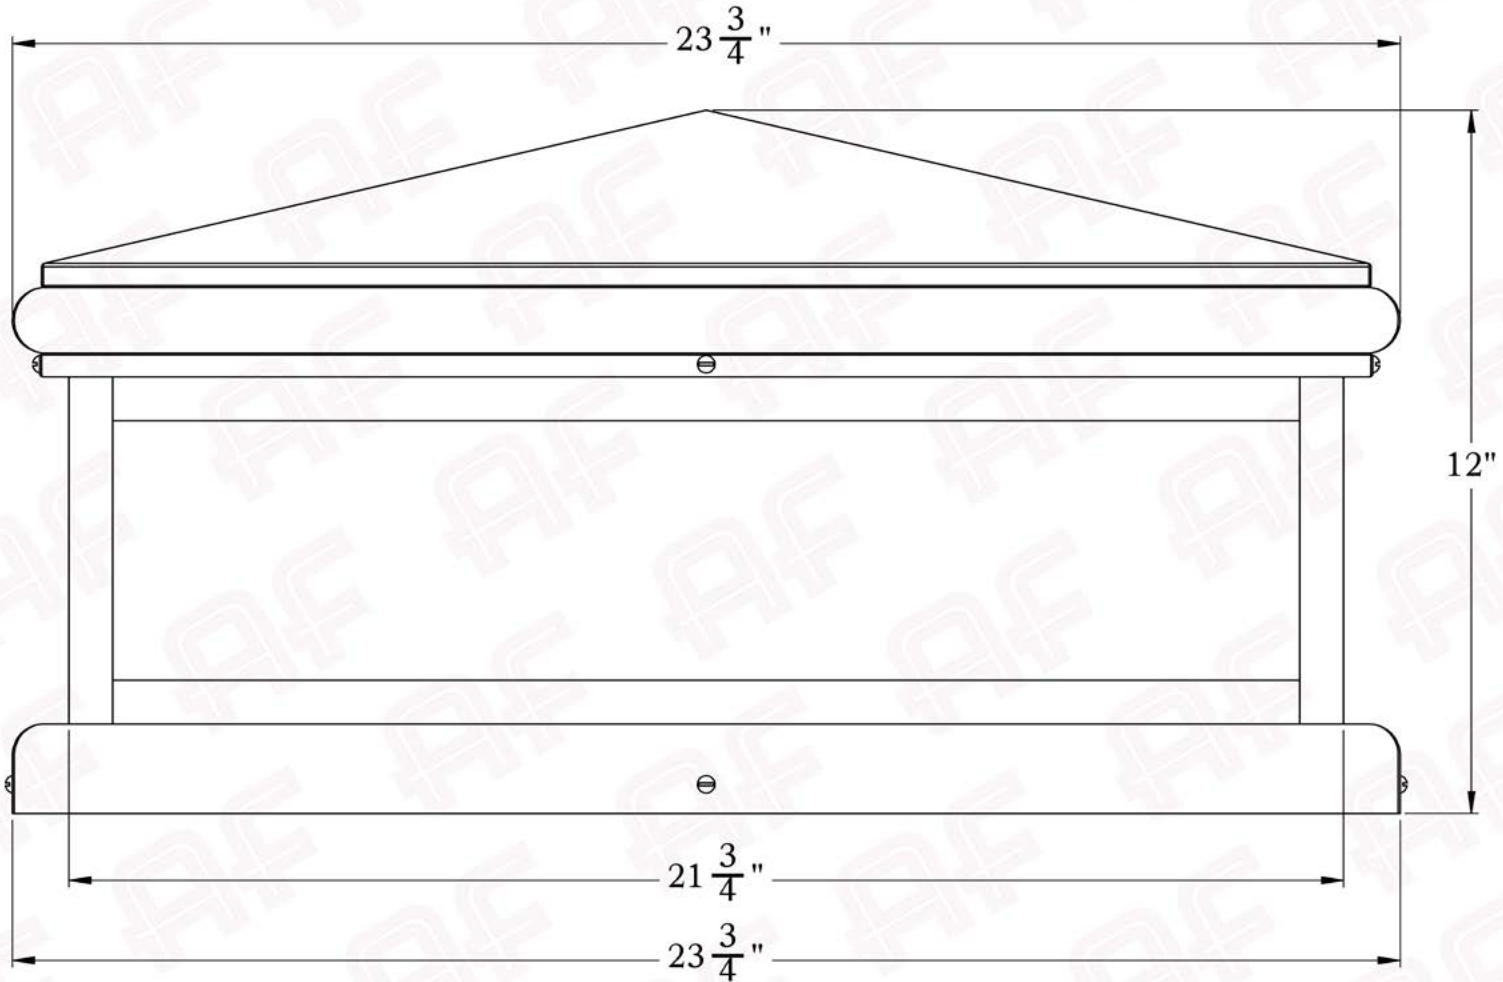

# 3X Large

## Dimensions

Roof Width	23 3/4"
Body Width	21 3/4"
Height	12"
Mounting Plate	23 3/4"