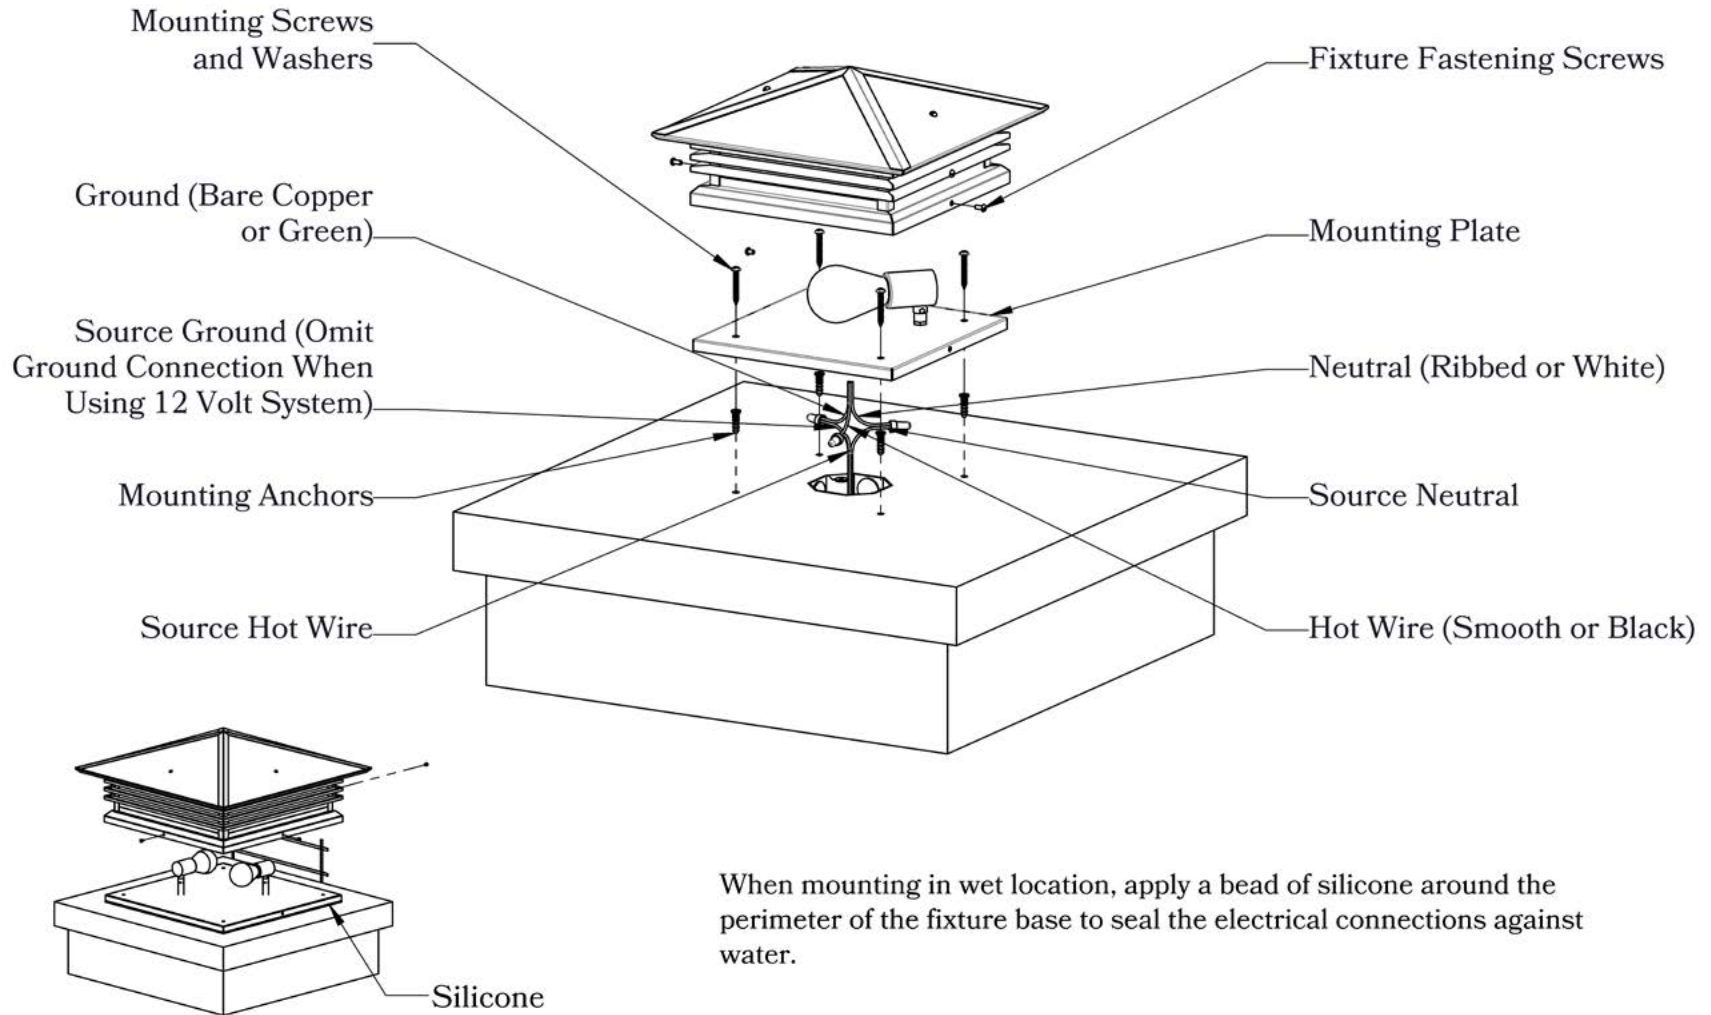

## Designs Available In This Series

Cross

Scrollwork Cross

Scrollwork Heart

Glass Only

**Mounting Instructions** | Column Light Version One

**CAUTION—DISCONNECT POWER**

Always shut off power when installing or repairing this (or any other) electrical appliance. Failure to do so may result in severe injury or death. This product must be installed in accordance with applicable installation codes by a person familiar with the construction and operation of the product, and the hazards involved.