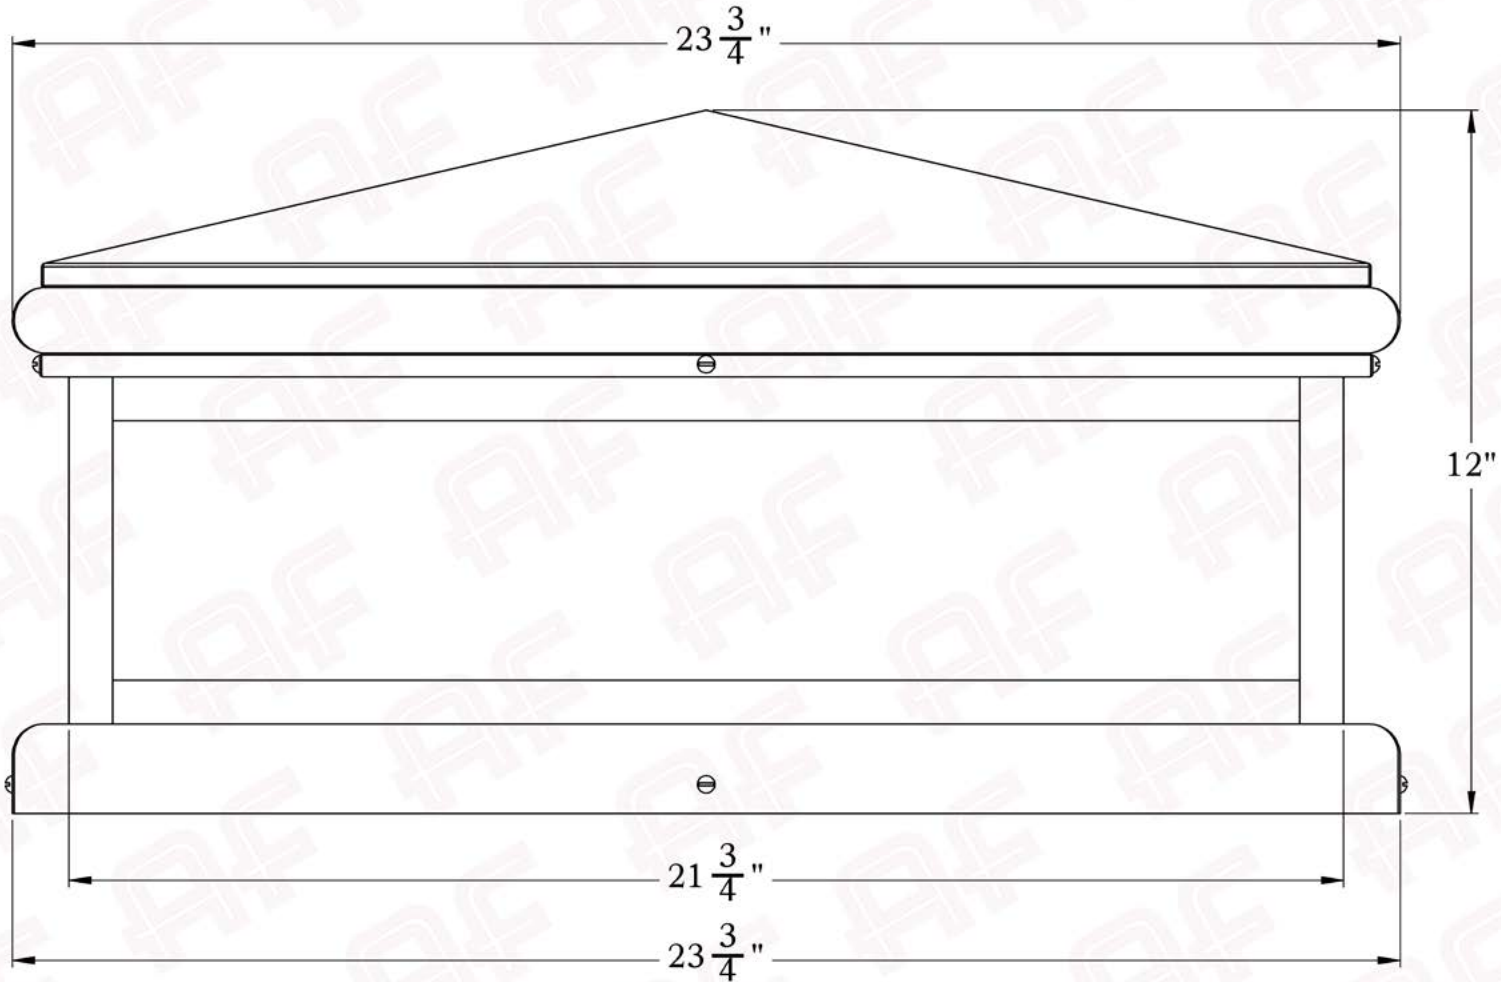

The Montecito Series
Shallow Column Mount Lantern with Scrollwork Cross

3XL

AMERICA'S FINEST 
Lighting & Mailbox Co.

3X Large

Dimensions

Roof Width	23 3/4"
Body Width	21 3/4"
Height	12"
Mounting Plate	23 3/4"

Electrical Specs

UL Rating	Wet
Voltage	12V or 120V
Socket Type	Medium Base - E26
Number of Light Bulbs	4
Max Wattage per Bulb	60W
LED Bulb	Supplied

Additional Information

Manufacturer	America's Finest Lighting
Mounting Location	Exterior Only
Material	Brass
Multiple Overlay Options	Yes