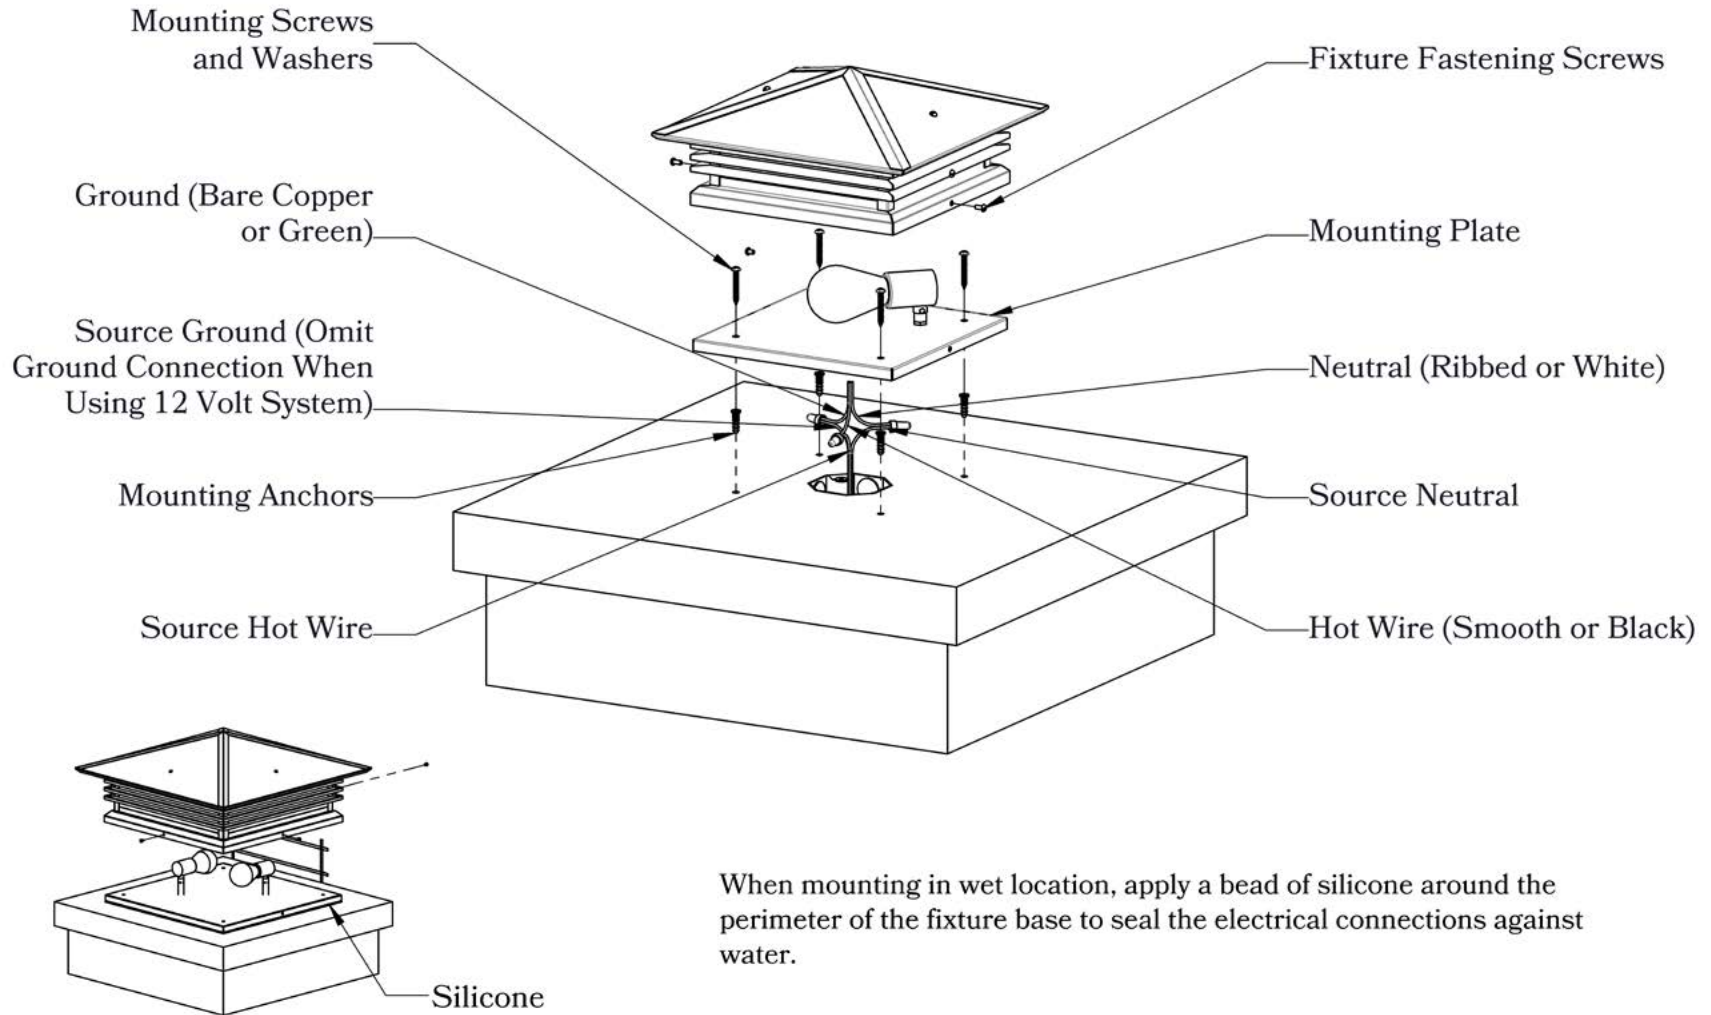

Designs Available In This Series

Cross

Scrollwork Cross

Scrollwork Heart

Glass Only

Mounting Instructions | Column Light Version One

CAUTION—DISCONNECT POWER

Always shut off power when installing or repairing this (or any other) electrical appliance. Failure to do so may result in severe injury or death. This product must be installed in accordance with applicable installation codes by a person familiar with the construction and operation of the product, and the hazards involved.