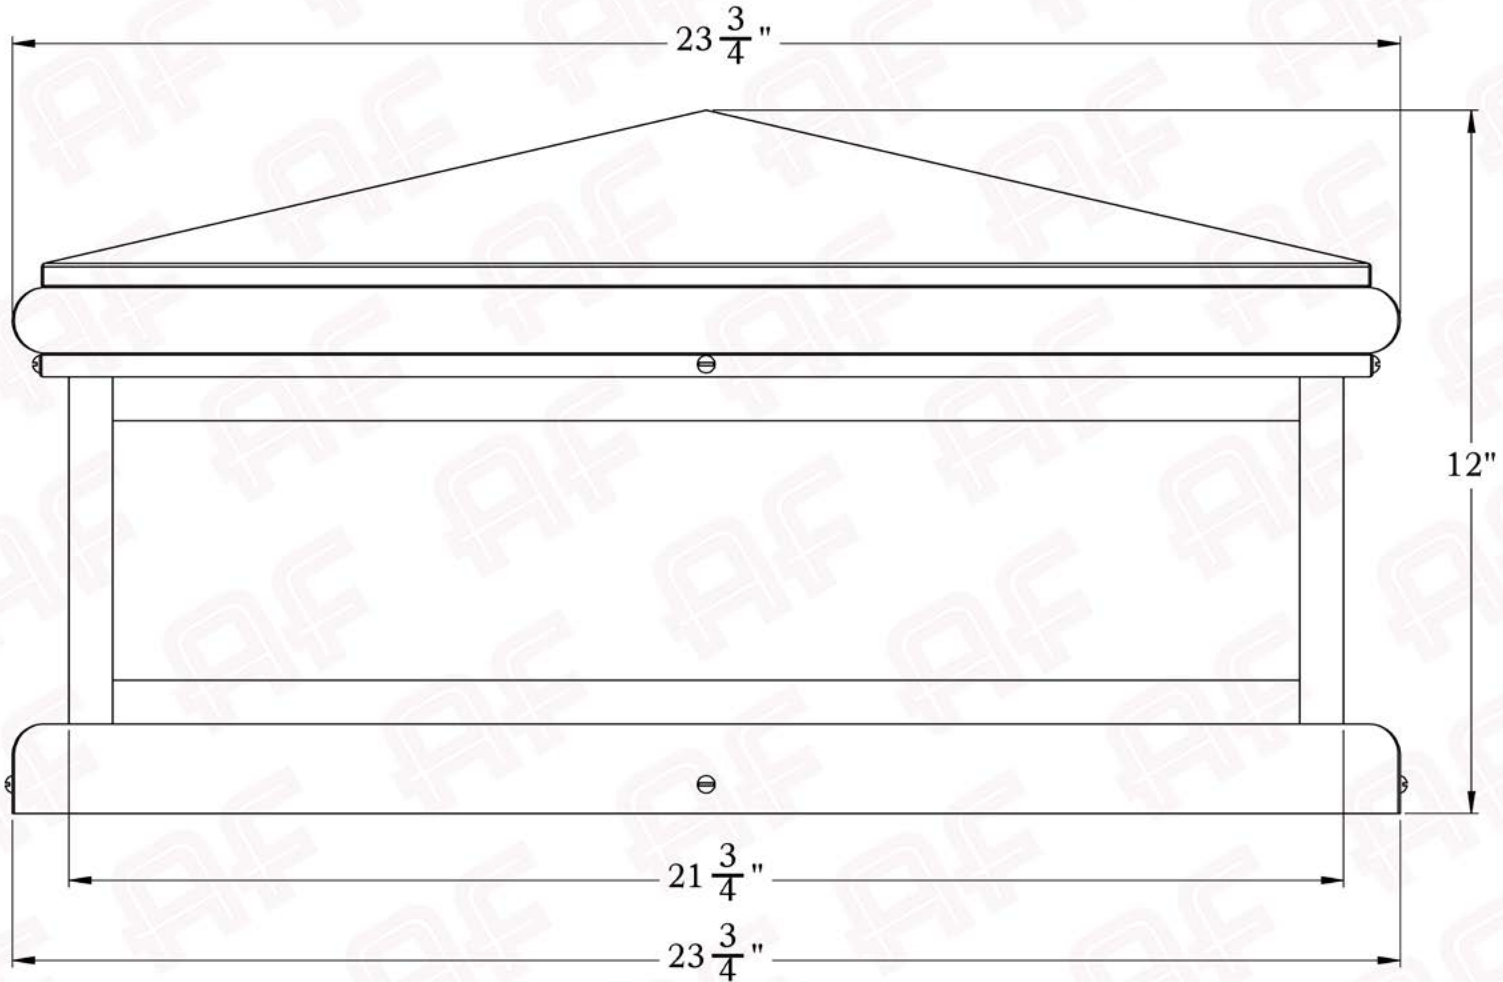

The Montecito Series
Shallow Column Mount Lantern with Cross
3XL

AMERICA'S FINEST 
Lighting & Mailbox Co. 

3X Large

AMERICA'S FINEST
Lighting & Mailbox Co.
975 N. Enterprise St. Orange, CA 92867

PRODUCT No. | 2107-61
TITLE | Montecito
UL RATING | Wet

Dimensions

Roof Width	23 3/4"
Body Width	21 3/4"
Height	12"
Mounting Plate	23 3/4"

Electrical Specs

UL Rating	Wet
Voltage	12V or 120V
Socket Type	Medium Base - E26
Number of Light Bulbs	4
Max Wattage per Bulb	60W
LED Bulb	Supplied