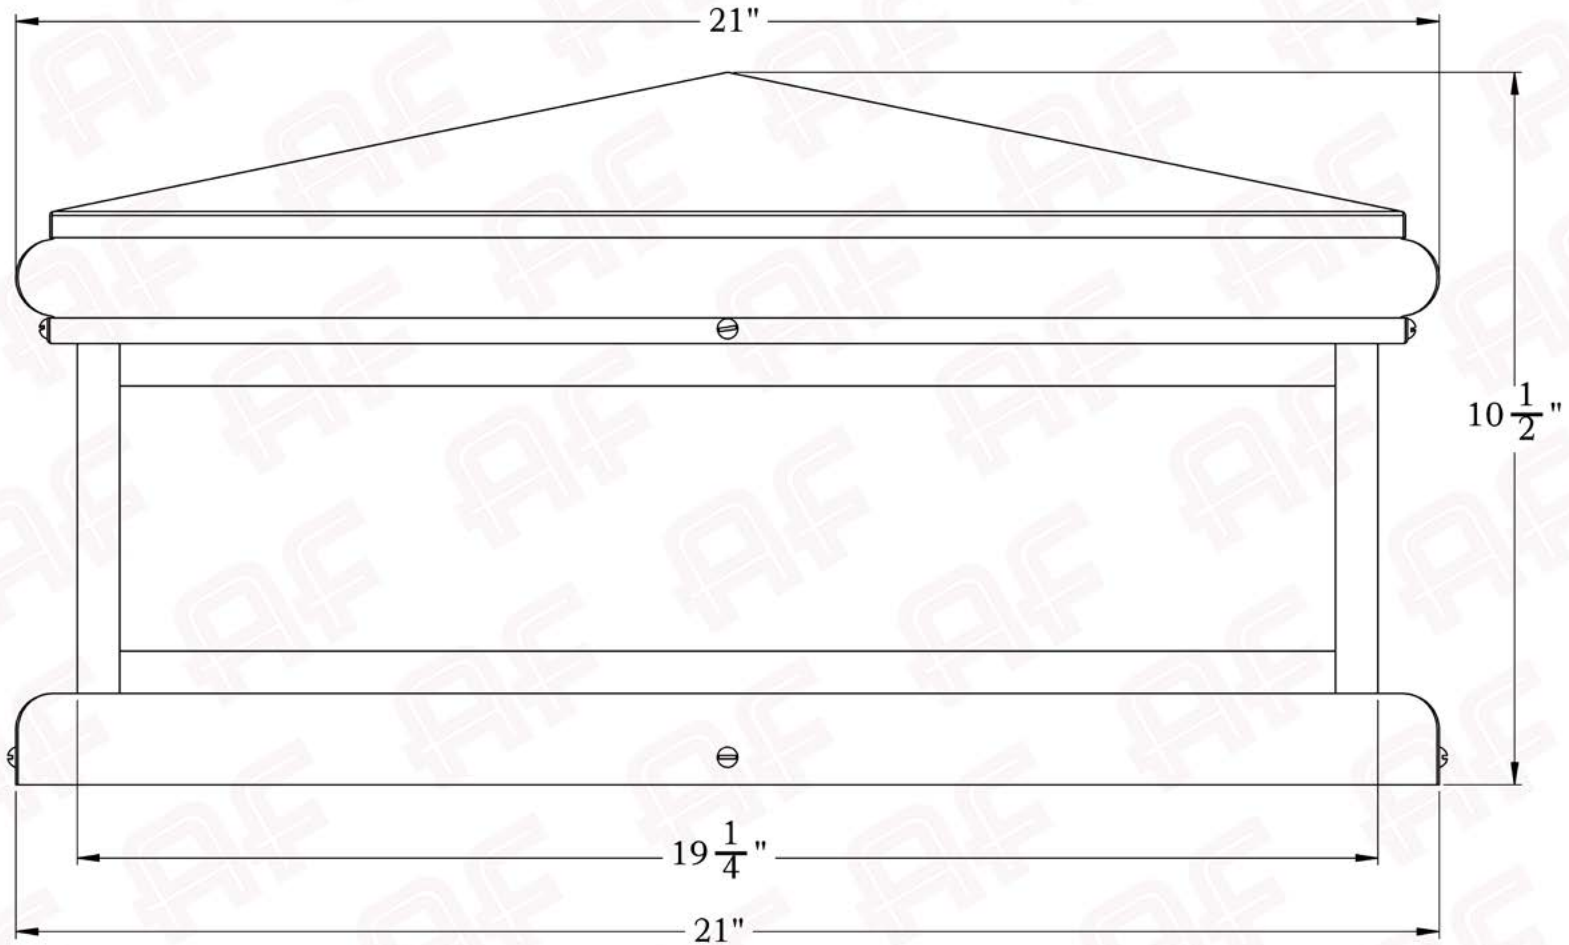

The Montecito Series
Shallow Column Mount Lantern
2XL

AMERICA'S FINEST 
Lighting & Mailbox Co. 

2X Large

AMERICA'S FINEST
Lighting & Mailbox Co.
975 N. Enterprise St. Orange, CA 92867

PRODUCT No.	2106-61
TITLE	Montecito
UL RATING	Wet

Dimensions

Roof Width	21"
Body Width	19 1/4"
Height	10 1/2"
Mounting Plate	21"

Electrical Specs

UL Rating	Wet
Voltage	12V or 120V
Socket Type	Medium Base - E26
Number of Light Bulbs	4
Max Wattage per Bulb	60W
LED Bulb	Supplied