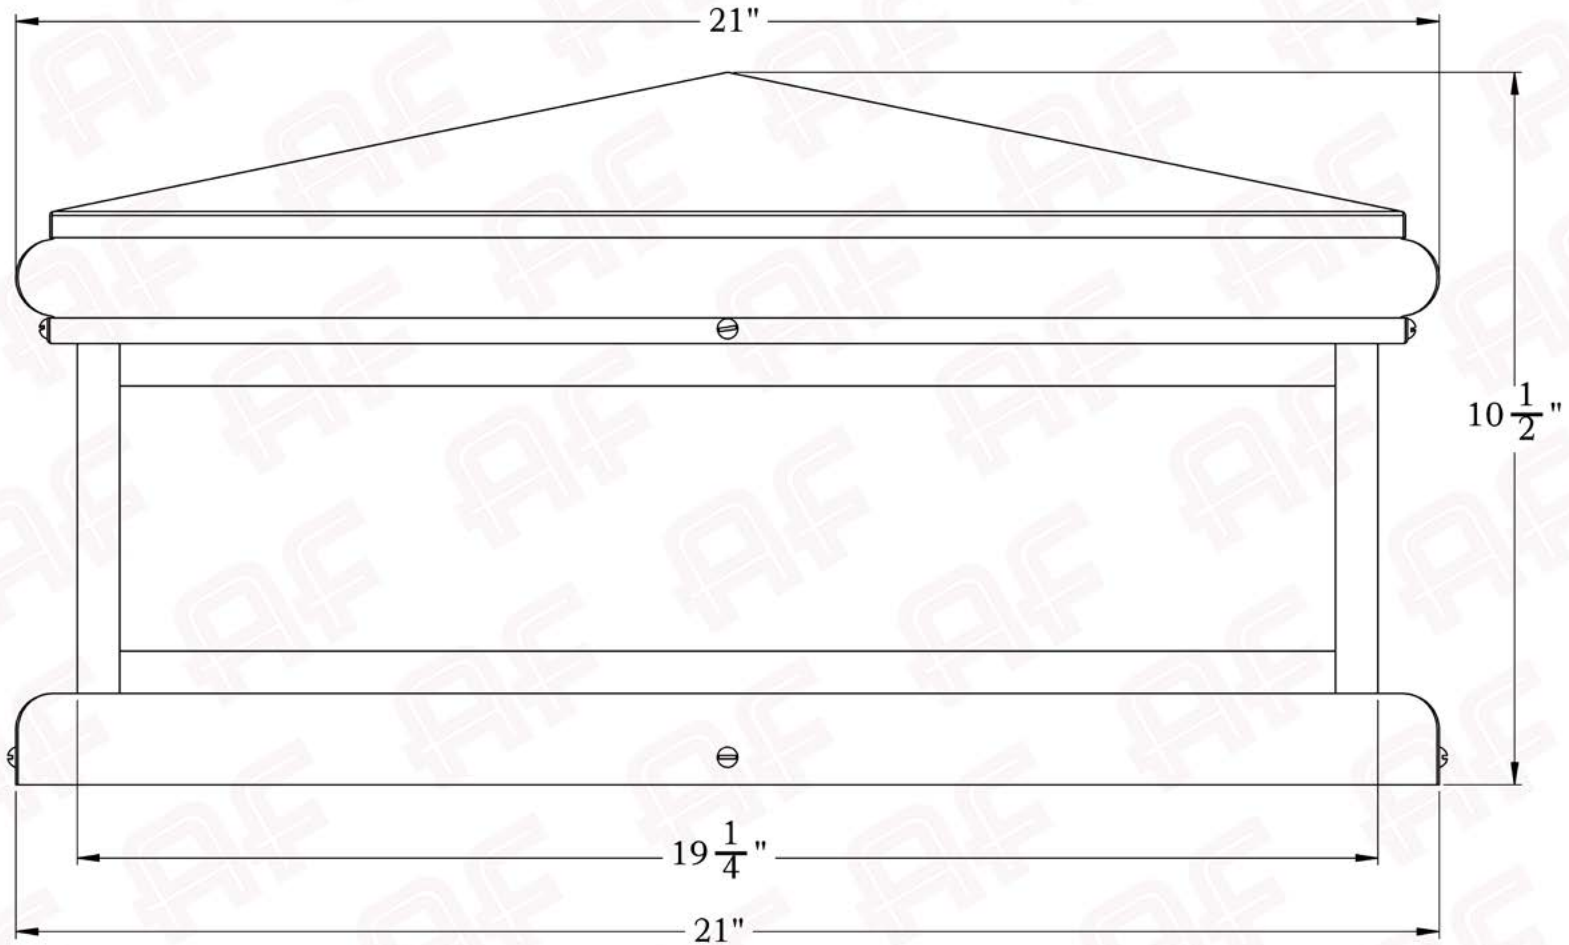

2X Large

AMERICA'S FINEST
Lighting & Mailbox Co.
975 N. Enterprise St. Orange, CA 92867

PRODUCT No.	2106-61
TITLE	Montecito
UL RATING	Wet

LAMP BASE	Medium Base (E26)
MAX WATTAGE	4-60W
VOLTAGE	12V or 120V

PROPRIETARY AND CONFIDENTIAL
The information contained in this drawing is the sole property of America's Finest. Any reproduction in part or as a whole without written permission from America's Finest is prohibited.