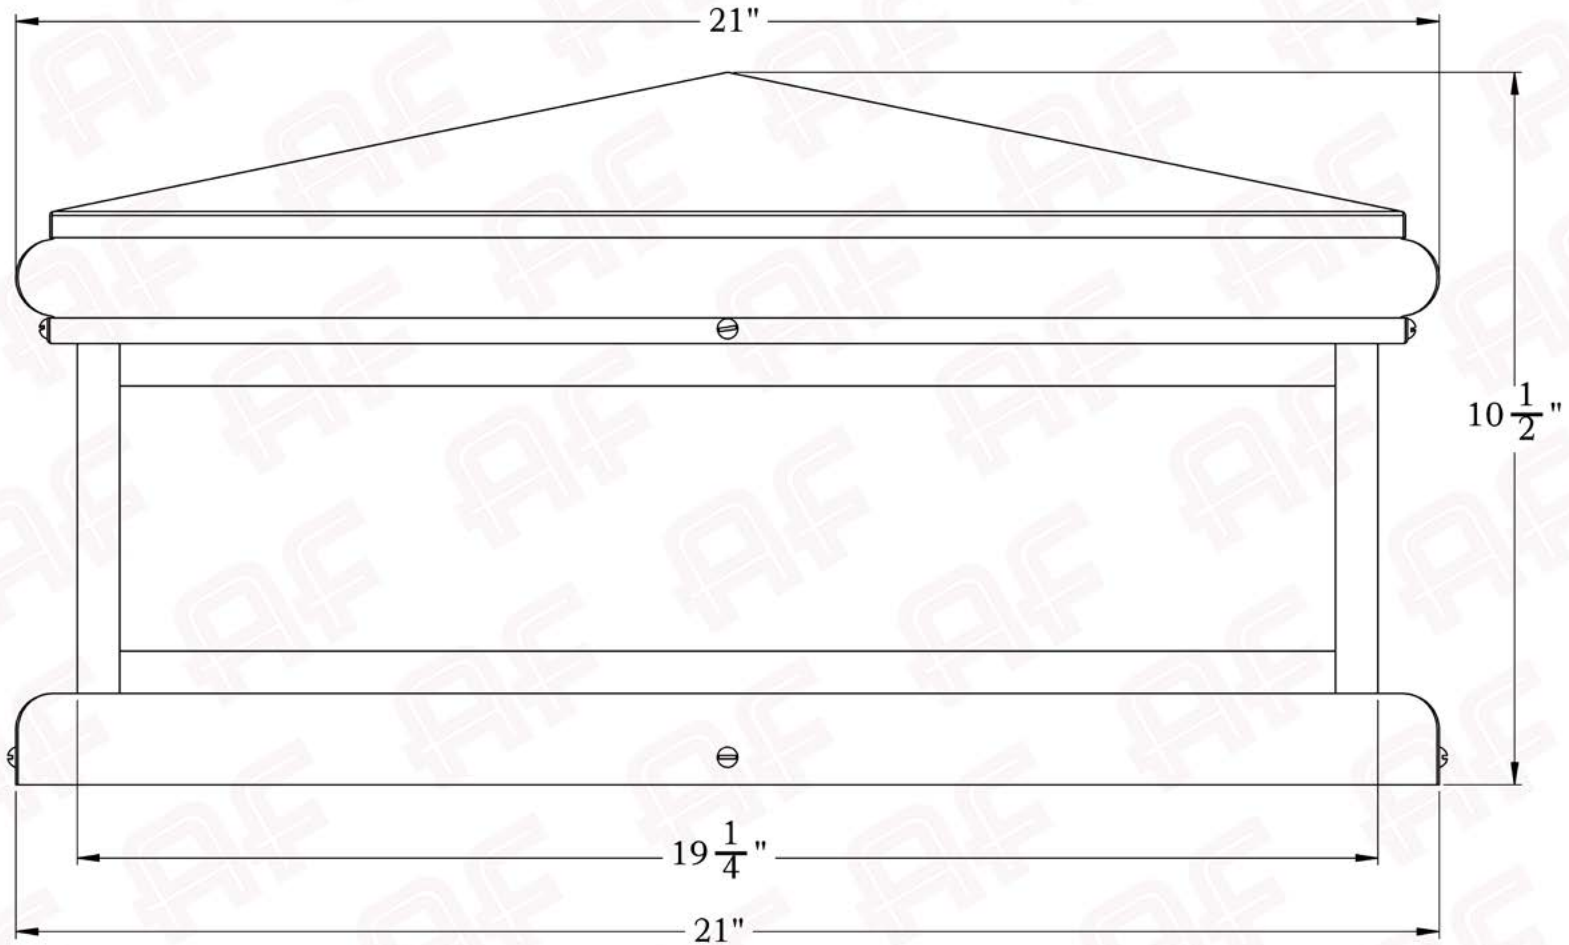

The Montecito Series
Shallow Column Mount Lantern with Scrollwork Cross

2XL

AMERICA'S FINEST 
Lighting & Mailbox Co.

2X Large

AMERICA'S FINEST
Lighting & Mailbox Co.
975 N. Enterprise St. Orange, CA 92867

Dimensions

Roof Width	21"
Body Width	19 1/4"
Height	10 1/2"
Mounting Plate	21"

Electrical Specs

UL Rating	Wet
Voltage	12V or 120V
Socket Type	Medium Base - E26
Number of Light Bulbs	4
Max Wattage per Bulb	60W
LED Bulb	Supplied