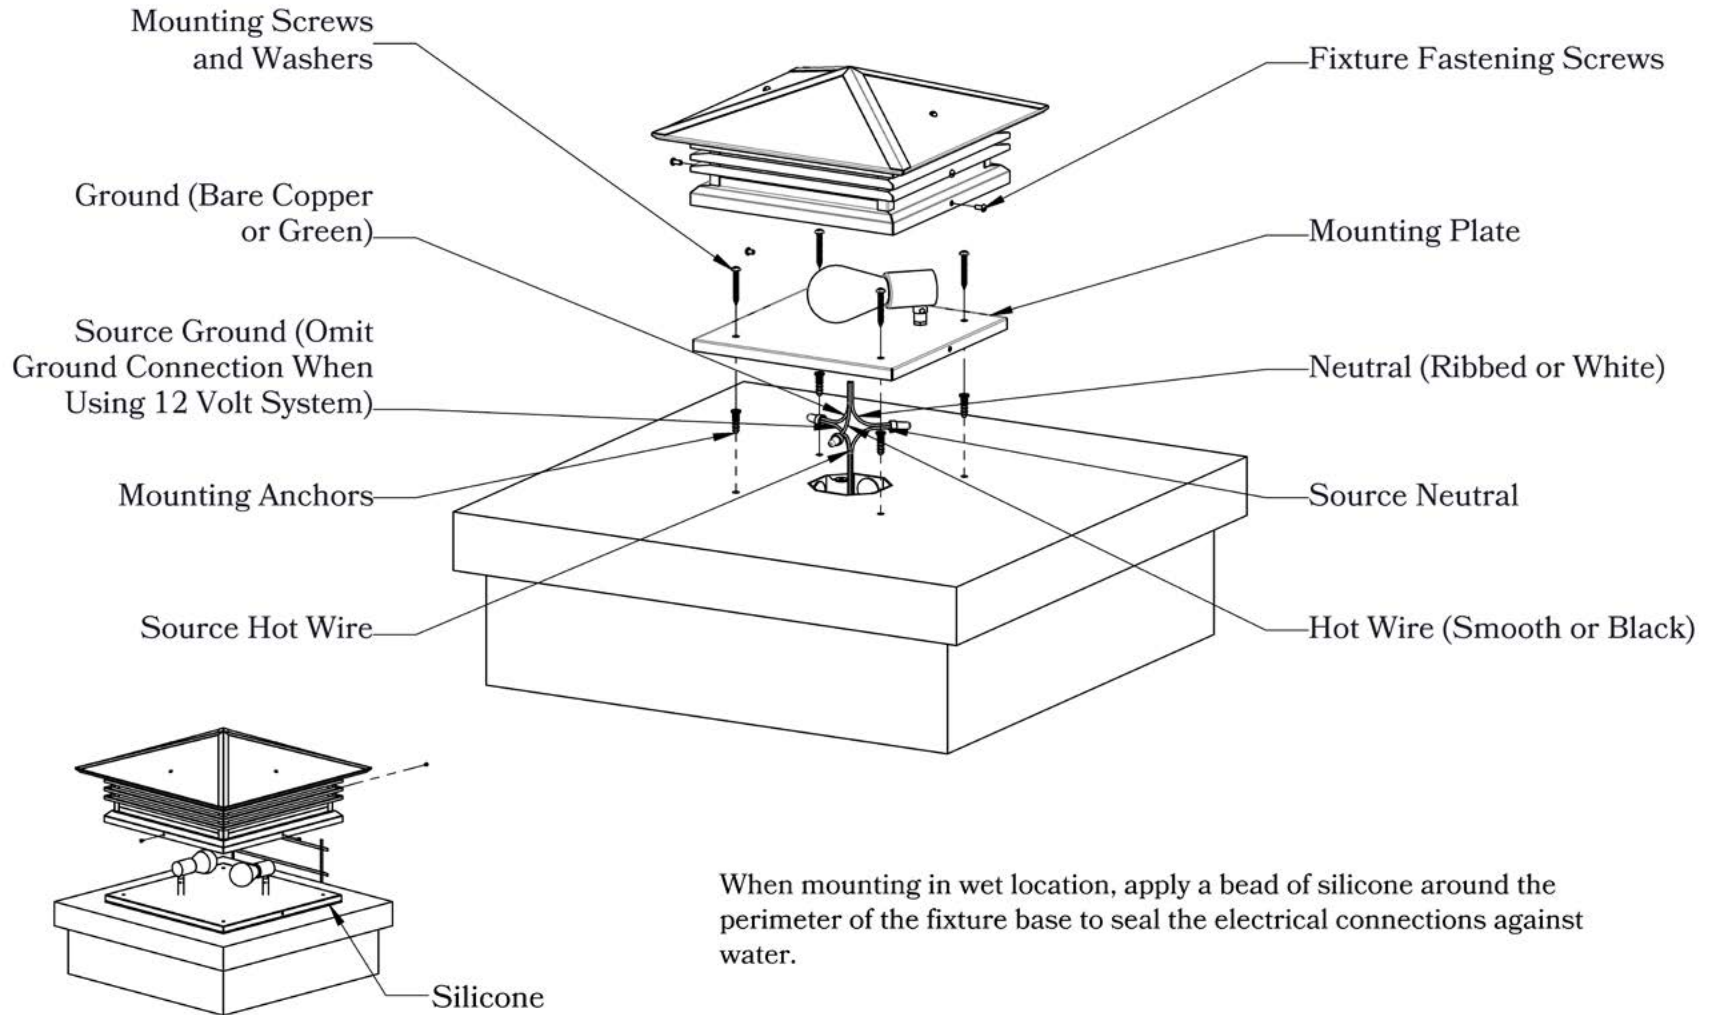

Glass Only

Mounting Instructions | Column Light Version One

When mounting in wet location, apply a bead of silicone around the perimeter of the fixture base to seal the electrical connections against water.