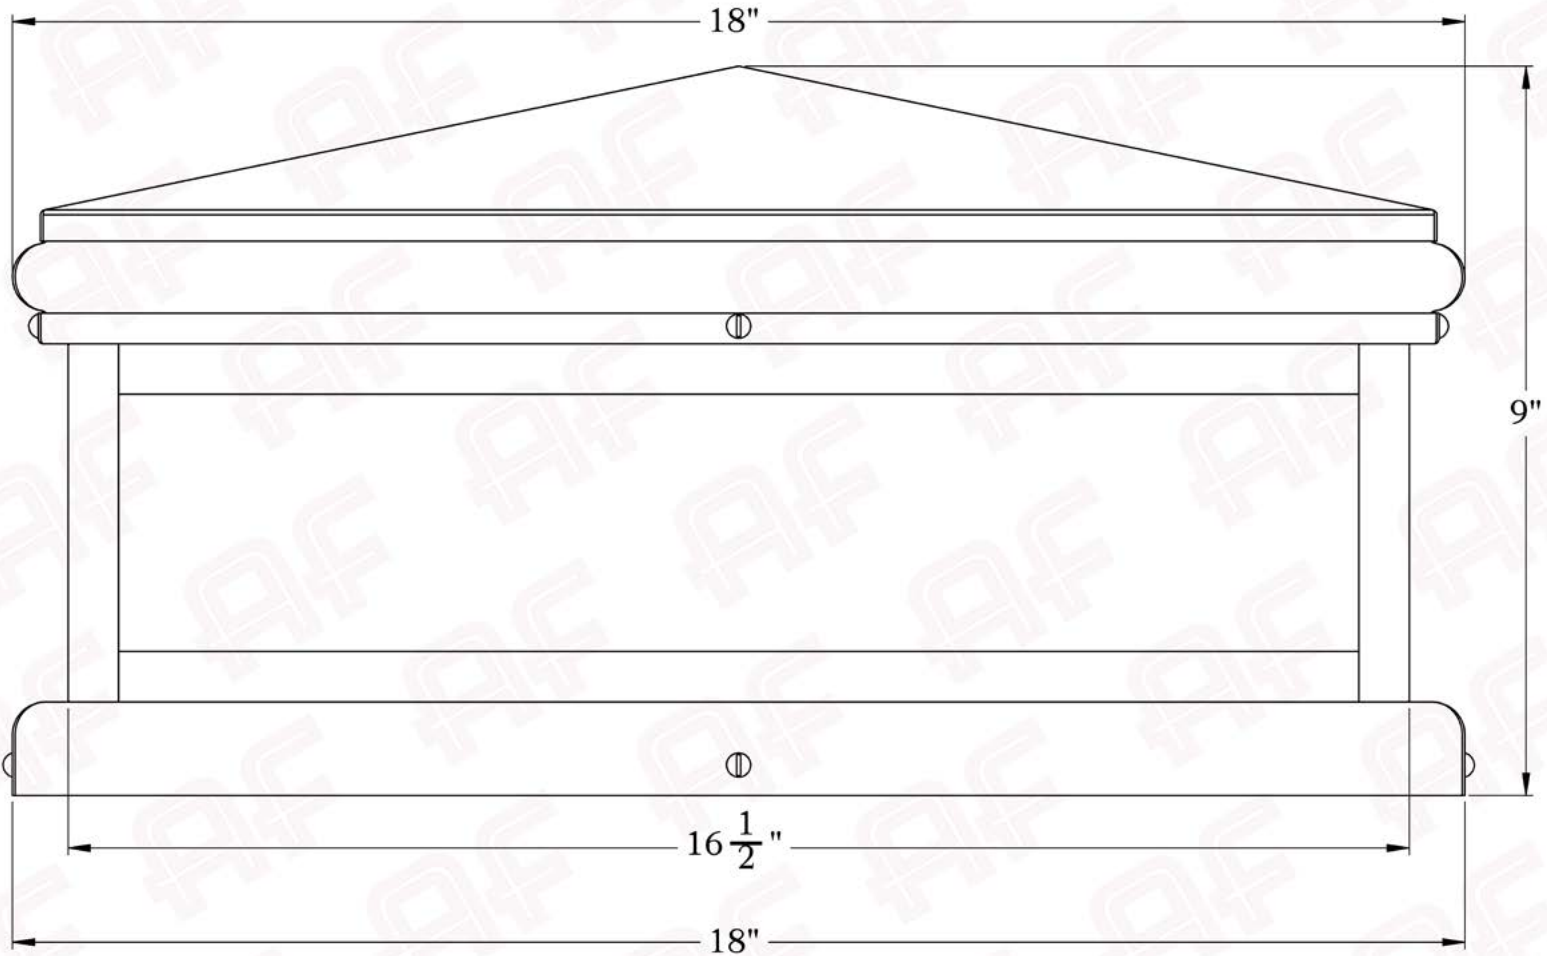

X Large

AMERICA'S FINEST
Lighting & Mailbox Co.
975 N. Enterprise St. Orange, CA 92867

PRODUCT No. | 2105-61
TITLE | Montecito
UL RATING | Wet

LAMP BASE | Medium Base (E26)
MAX WATTAGE | 2 - 60W
VOLTAGE | 12V or 120V

PROPRIETARY AND CONFIDENTIAL
The information contained in this drawing is the sole property of America's Finest. Any reproduction in part or as a whole without written permission from America's Finest is prohibited.