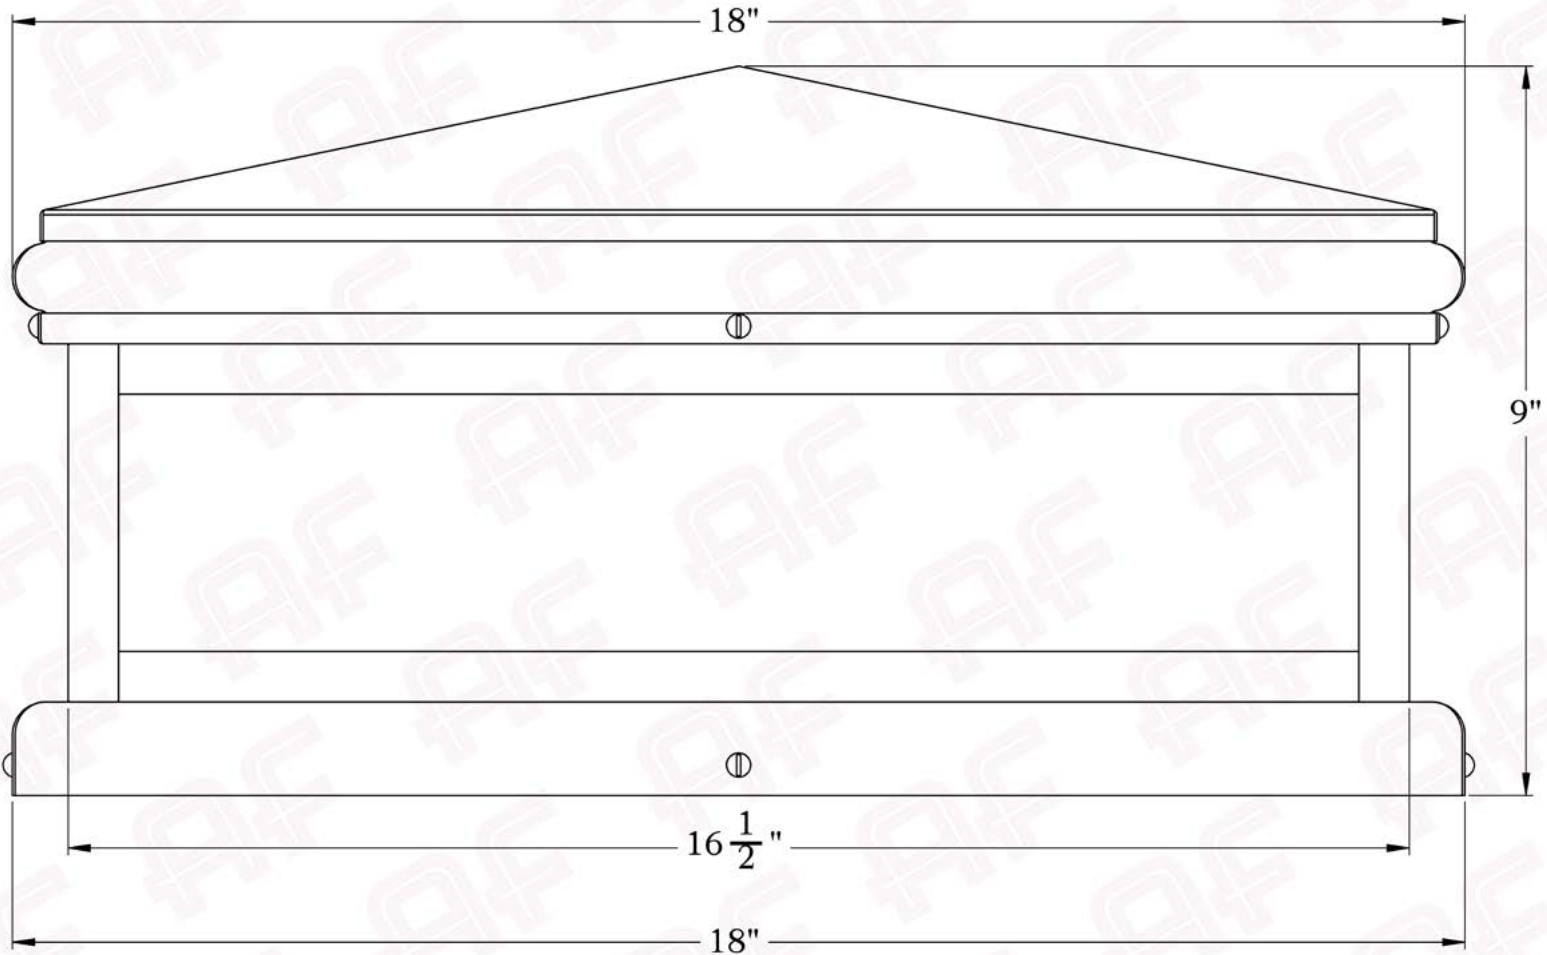

The Montecito Series
Shallow Column Mount Lantern with Cross
Extra Large

AMERICA'S FINEST 
Lighting & Mailbox Co. 

X Large

AMERICA'S FINEST
Lighting & Mailbox Co.
975 N. Enterprise St. Orange, CA 92867

PRODUCT No. | 2105-61
TITLE | Montecito
UL RATING | Wet

Dimensions

Roof Width	18"
Body Width	16 1/2"
Height	9"
Mounting Plate	18"

Electrical Specs

UL Rating	Wet
Voltage	12V or 120V
Socket Type	Medium Base - E26
Number of Light Bulbs	2
Max Wattage per Bulb	60W
LED Bulb	Supplied