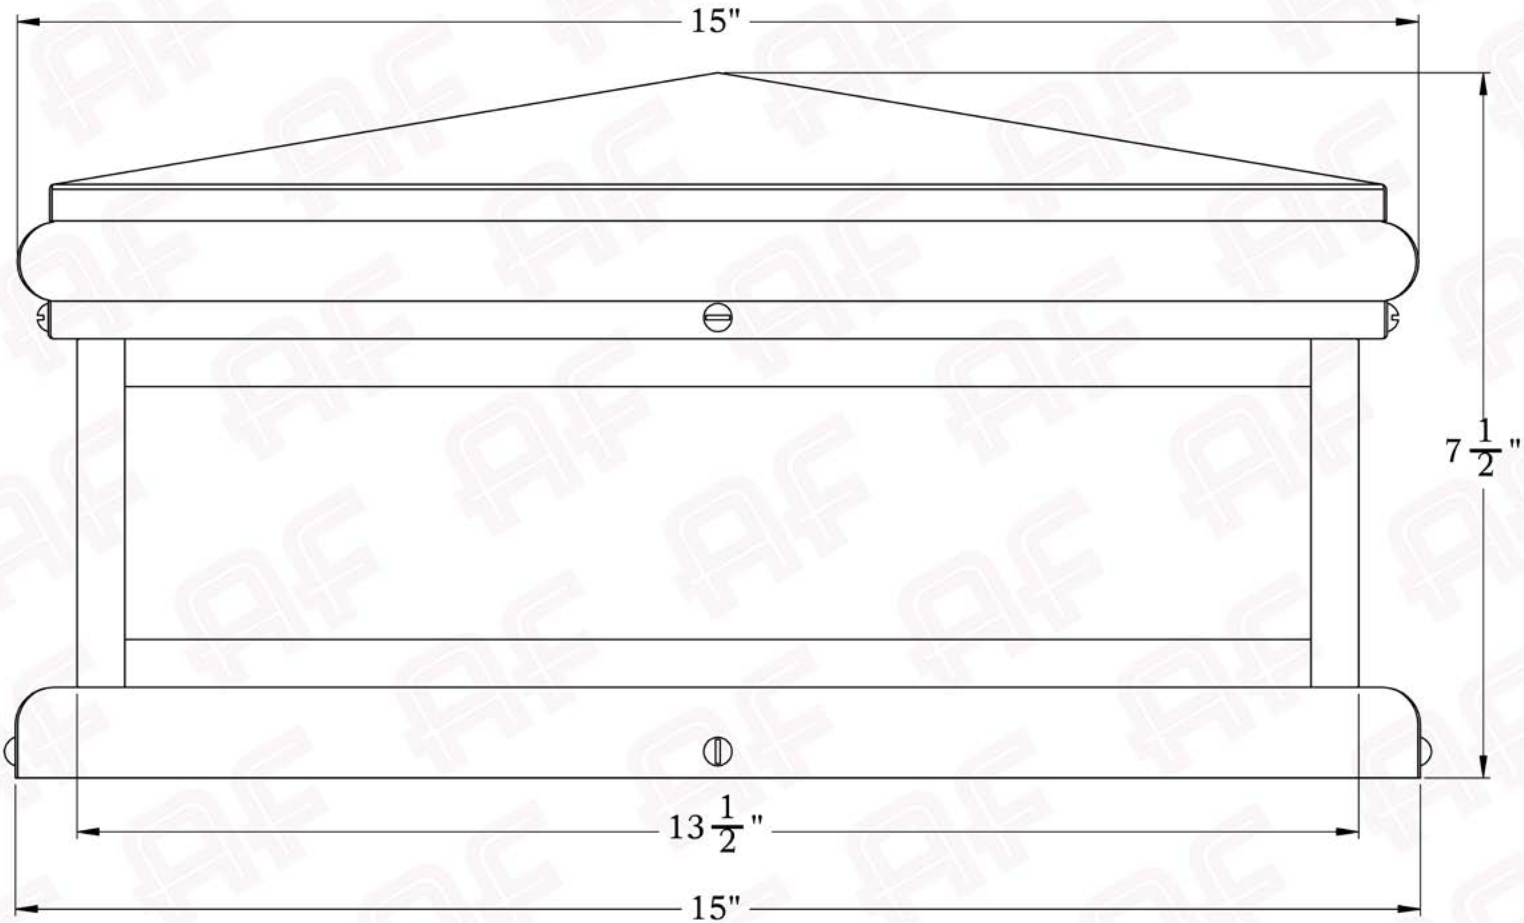

The Montecito Series
Shallow Column Mount Lantern
Large

AMERICA'S FINEST 
Lighting & Mailbox Co. 

Large

AMERICA'S FINEST
Lighting & Mailbox Co.
975 N. Enterprise St. Orange, CA 92867

PRODUCT No. | 2104-61
TITLE | Montecito
UL RATING | Wet

Dimensions

Roof Width	15"
Body Width	13 1/2"
Height	7 1/2"
Mounting Plate	15"

Electrical Specs

UL Rating	Wet
Voltage	12V or 120V
Socket Type	Medium Base - E26
Number of Light Bulbs	2
Max Wattage per Bulb	60W
LED Bulb	Supplied