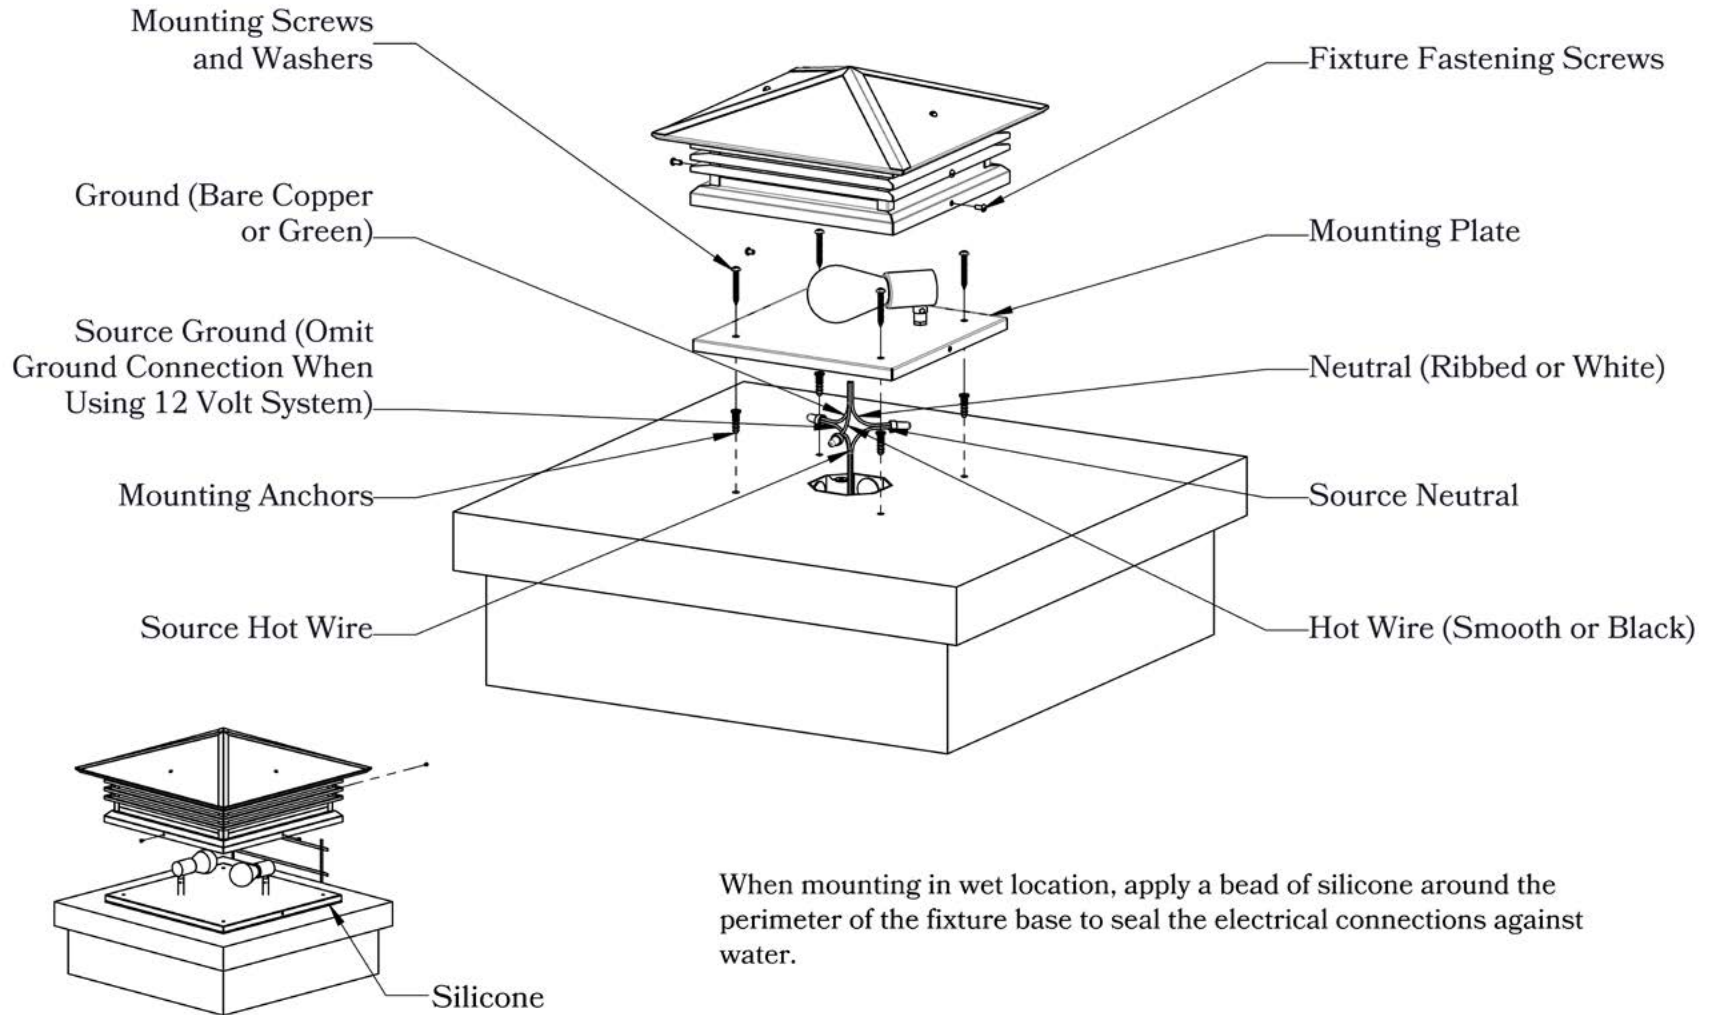

Dimensions

Roof Width	15"
Body Width	13 1/2"
Height	7 1/2"
Mounting Plate	15"

Electrical Specs

UL Rating	Wet
Voltage	12V or 120V
Socket Type	Medium Base - E26
Number of Light Bulbs	2
Max Wattage per Bulb	60W
LED Bulb	Supplied

Glass Only

Mounting Instructions | Column Light Version One

CAUTION—DISCONNECT POWER

Always shut off power when installing or repairing this (or any other) electrical appliance. Failure to do so may result in severe injury or death. This product must be installed in accordance with applicable installation codes by a person familiar with the construction and operation of the product, and the hazards involved.