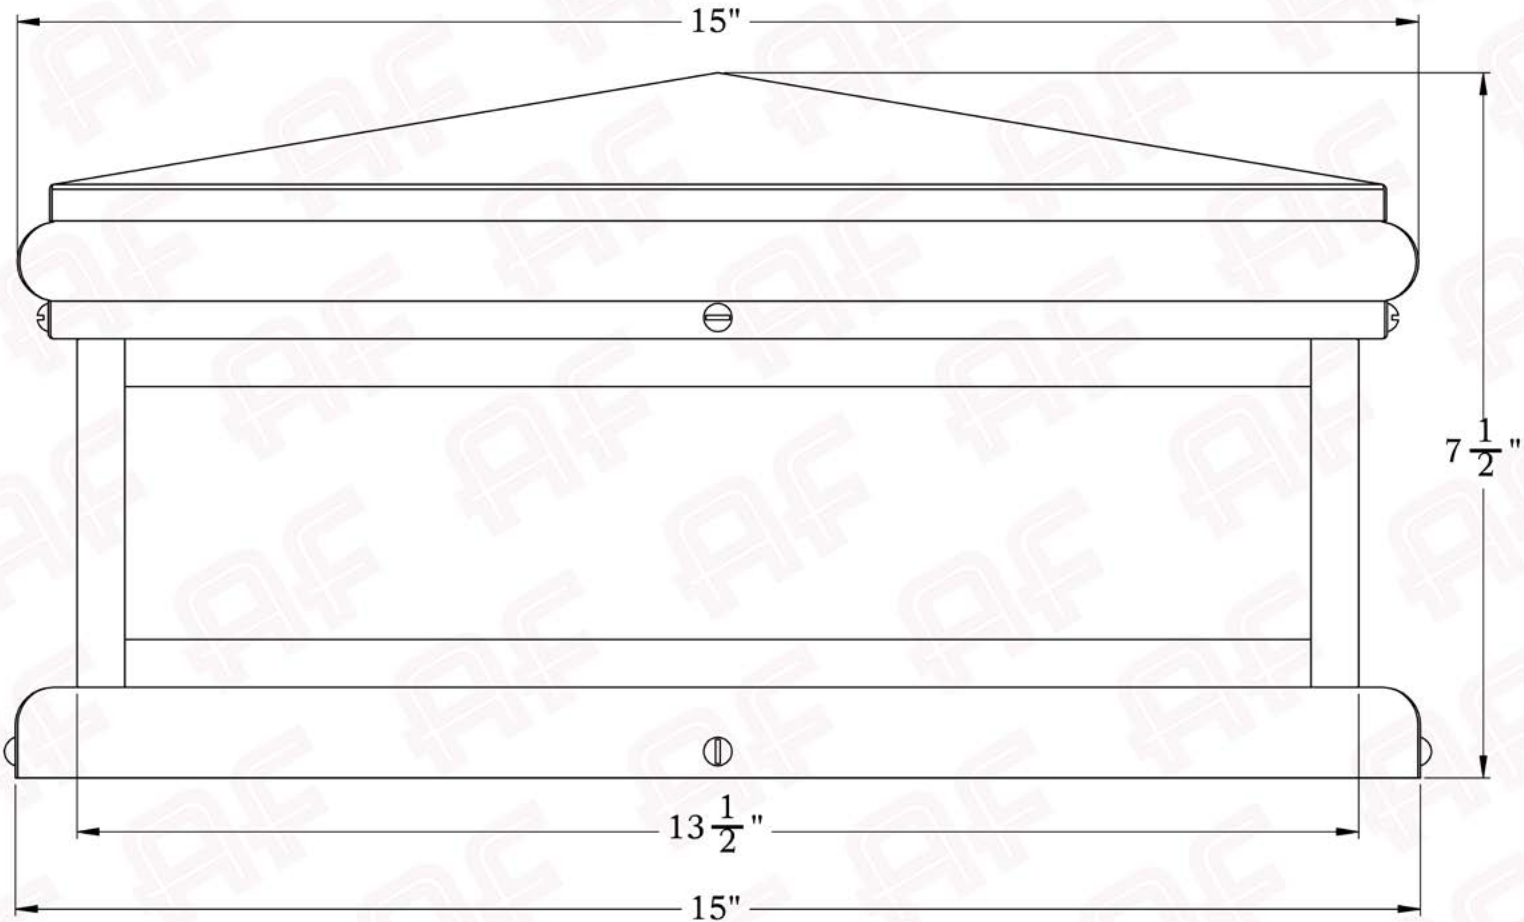

The Montecito Series
Shallow Column Mount Lantern with Scrollwork Heart

Large

AMERICA'S FINEST 
Lighting & Mailbox Co.

Large

AMERICA'S FINEST
Lighting & Mailbox Co.
975 N. Enterprise St. Orange, CA 92867

PRODUCT No. | 2104-61
TITLE | Montecito
UL RATING | Wet

Dimensions

Roof Width	15"
Body Width	13 1/2"
Height	7 1/2"
Mounting Plate	15"

Electrical Specs

UL Rating	Wet
Voltage	12V or 120V
Socket Type	Medium Base - E26
Number of Light Bulbs	2
Max Wattage per Bulb	60W
LED Bulb	Supplied