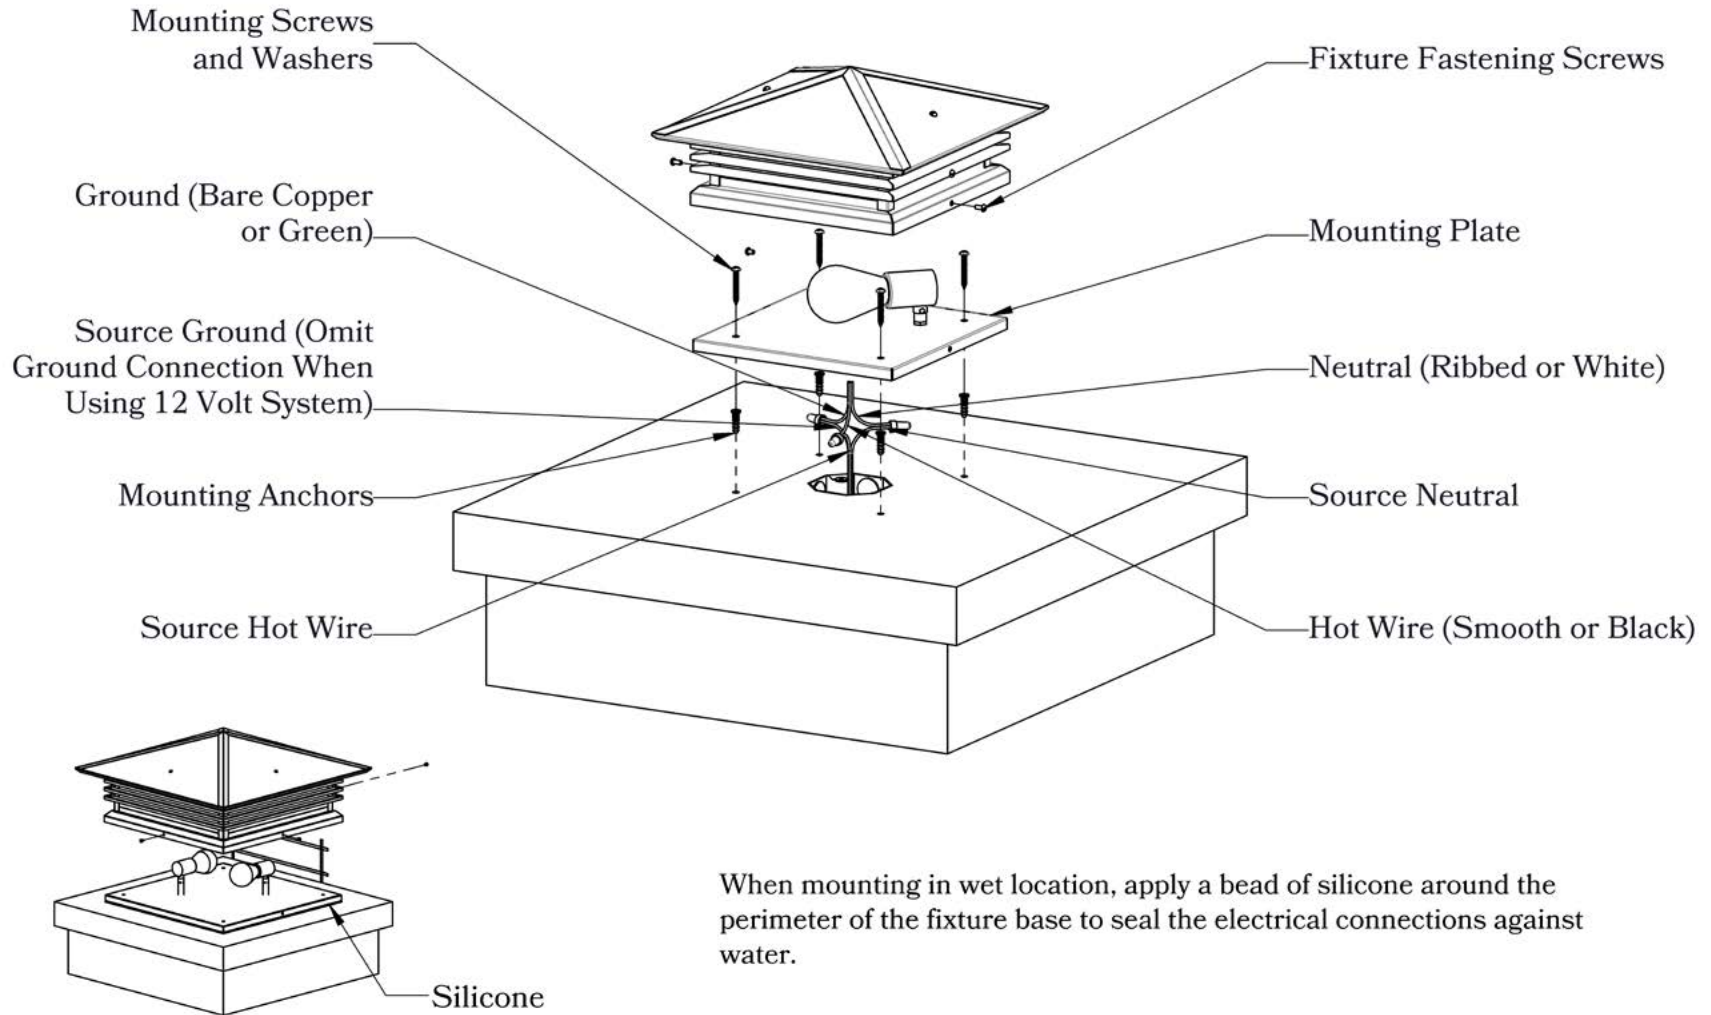

Dimensions

Roof Width	15"
Body Width	13 1/2"
Height	7 1/2"
Mounting Plate	15"

Electrical Specs

UL Rating	Wet
Voltage	12V or 120V
Socket Type	Medium Base - E26
Number of Light Bulbs	2
Max Wattage per Bulb	60W
LED Bulb	Supplied

Glass Only

Mounting Instructions | Column Light Version One

When mounting in wet location, apply a bead of silicone around the perimeter of the fixture base to seal the electrical connections against water.