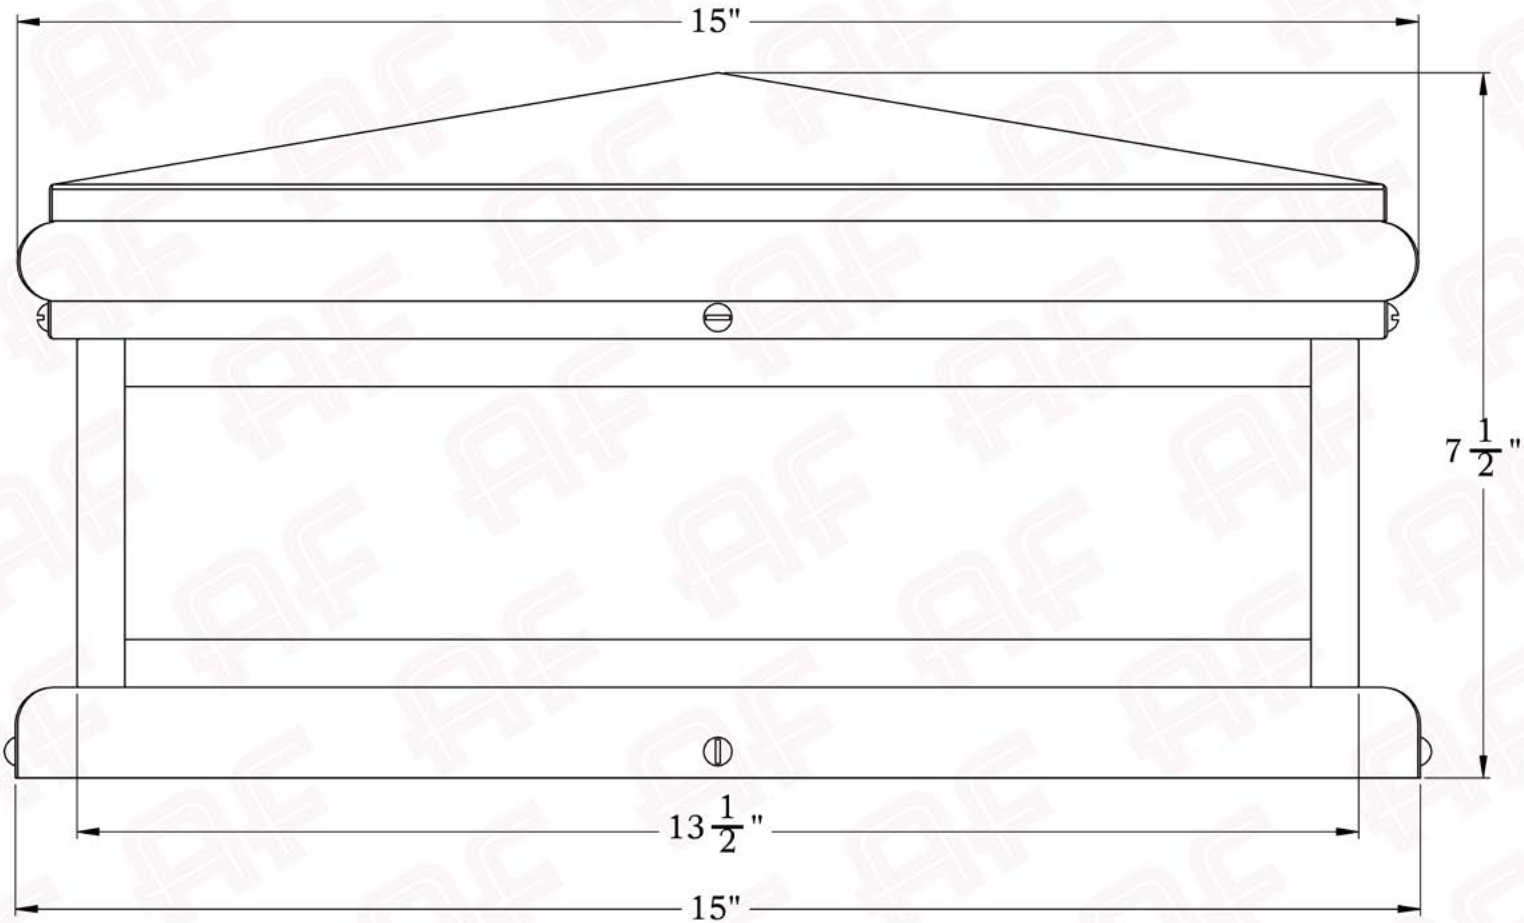

The Montecito Series
Shallow Column Mount Lantern with Scrollwork Cross
Large

AMERICA'S FINEST 
Lighting & Mailbox Co.

Large

AMERICA'S FINEST
Lighting & Mailbox Co.
975 N. Enterprise St. Orange, CA 92867

Dimensions

Roof Width	15"
Body Width	13 1/2"
Height	7 1/2"
Mounting Plate	15"

Electrical Specs

UL Rating	Wet
Voltage	12V or 120V
Socket Type	Medium Base - E26
Number of Light Bulbs	2
Max Wattage per Bulb	60W
LED Bulb	Supplied