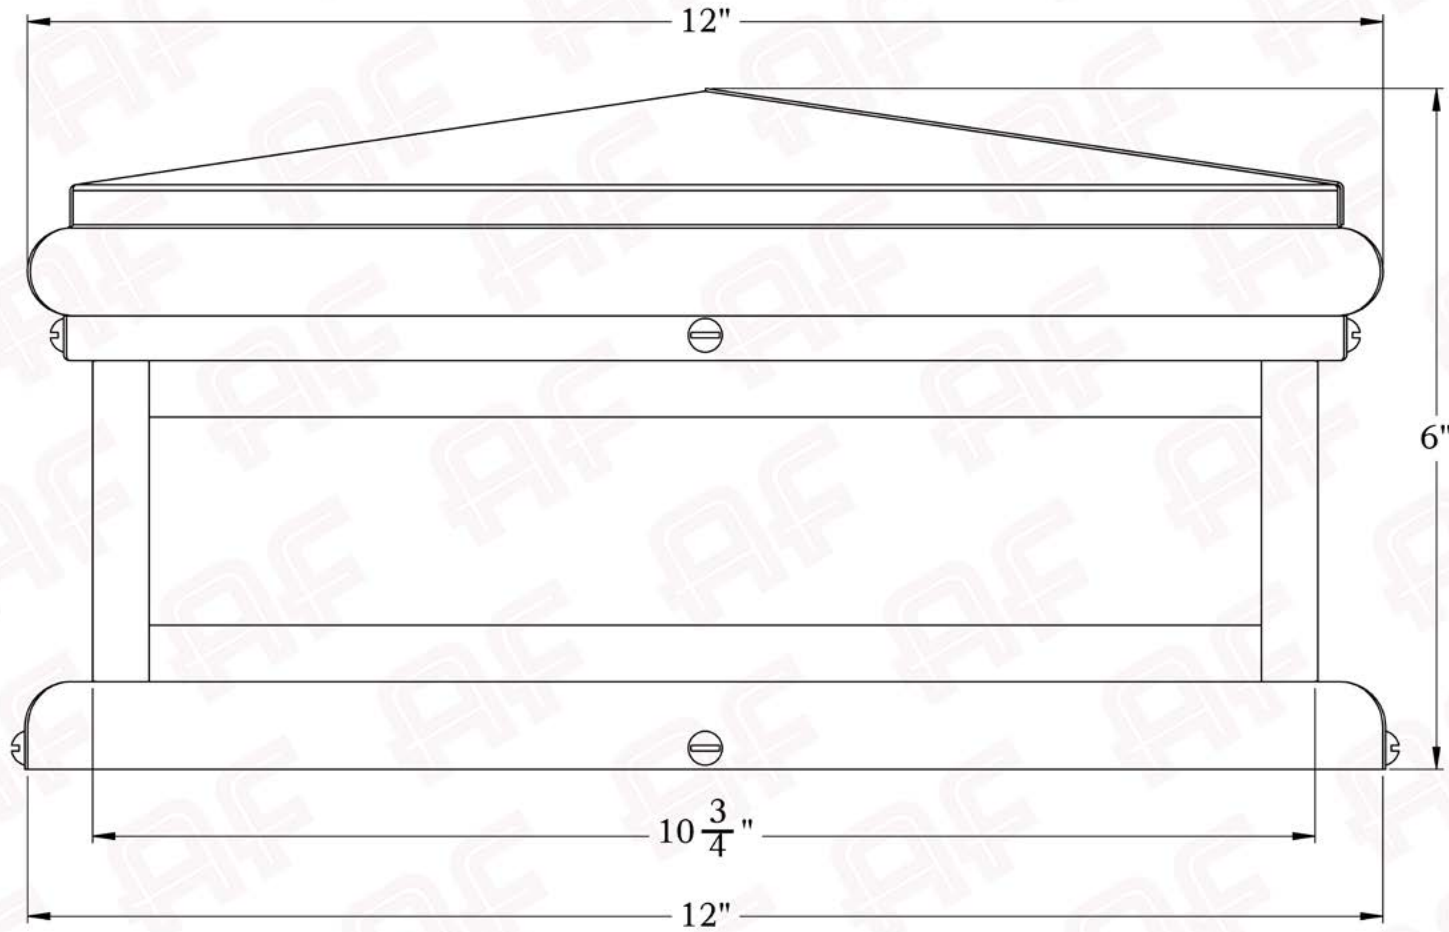

The Montecito Series
Shallow Column Mount Lantern
Medium

AMERICA'S FINEST 
Lighting & Mailbox Co. 

Medium

AMERICA'S FINEST
Lighting & Mailbox Co.
975 N. Enterprise St. Orange, CA 92867

PRODUCT No. | 2103-61
TITLE | Montecito
UL RATING | Wet

Dimensions

Roof Width	12"
Body Width	10 3/4"
Height	6"
Mounting Plate	12"

Electrical Specs

UL Rating	Wet
Voltage	12V or 120V
Socket Type	Medium Base - E26
Number of Light Bulbs	1
Max Wattage per Bulb	60W
LED Bulb	Supplied