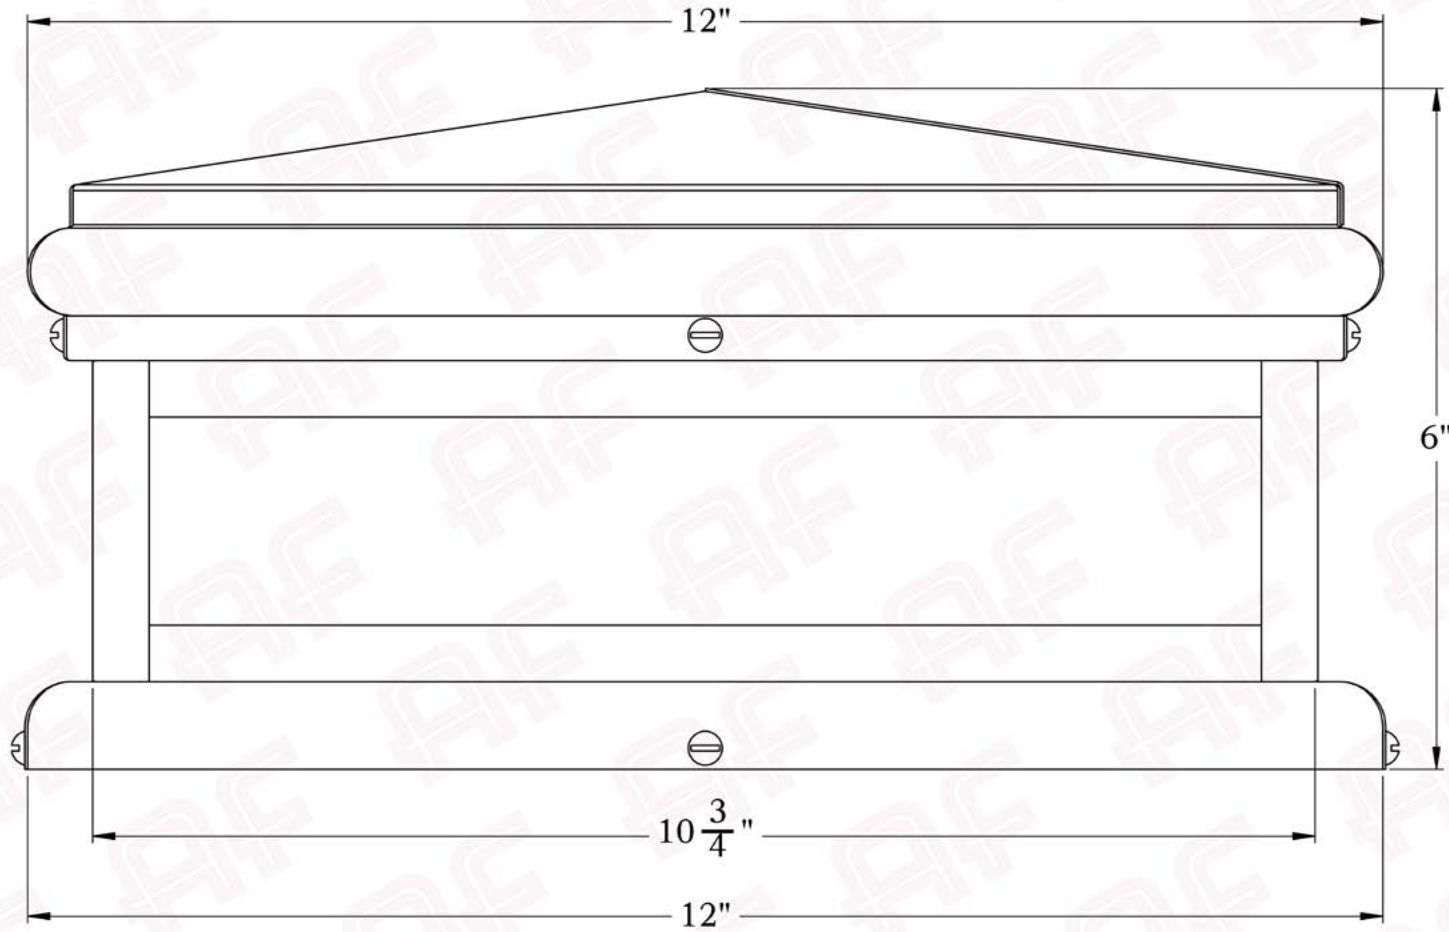

Medium

AMERICA'S FINEST
Lighting & Mailbox Co.
975 N. Enterprise St. Orange, CA 92867

PRODUCT No. | 2103-61
TITLE | Montecito
UL RATING | Wet

LAMP BASE | Medium Base (E26)
MAX WATTAGE | 60W
VOLTAGE | 12V or 120V

PROPRIETARY AND CONFIDENTIAL
The information contained in this drawing is the sole property of America's Finest. Any reproduction in part or as a whole without written permission from America's Finest is prohibited.