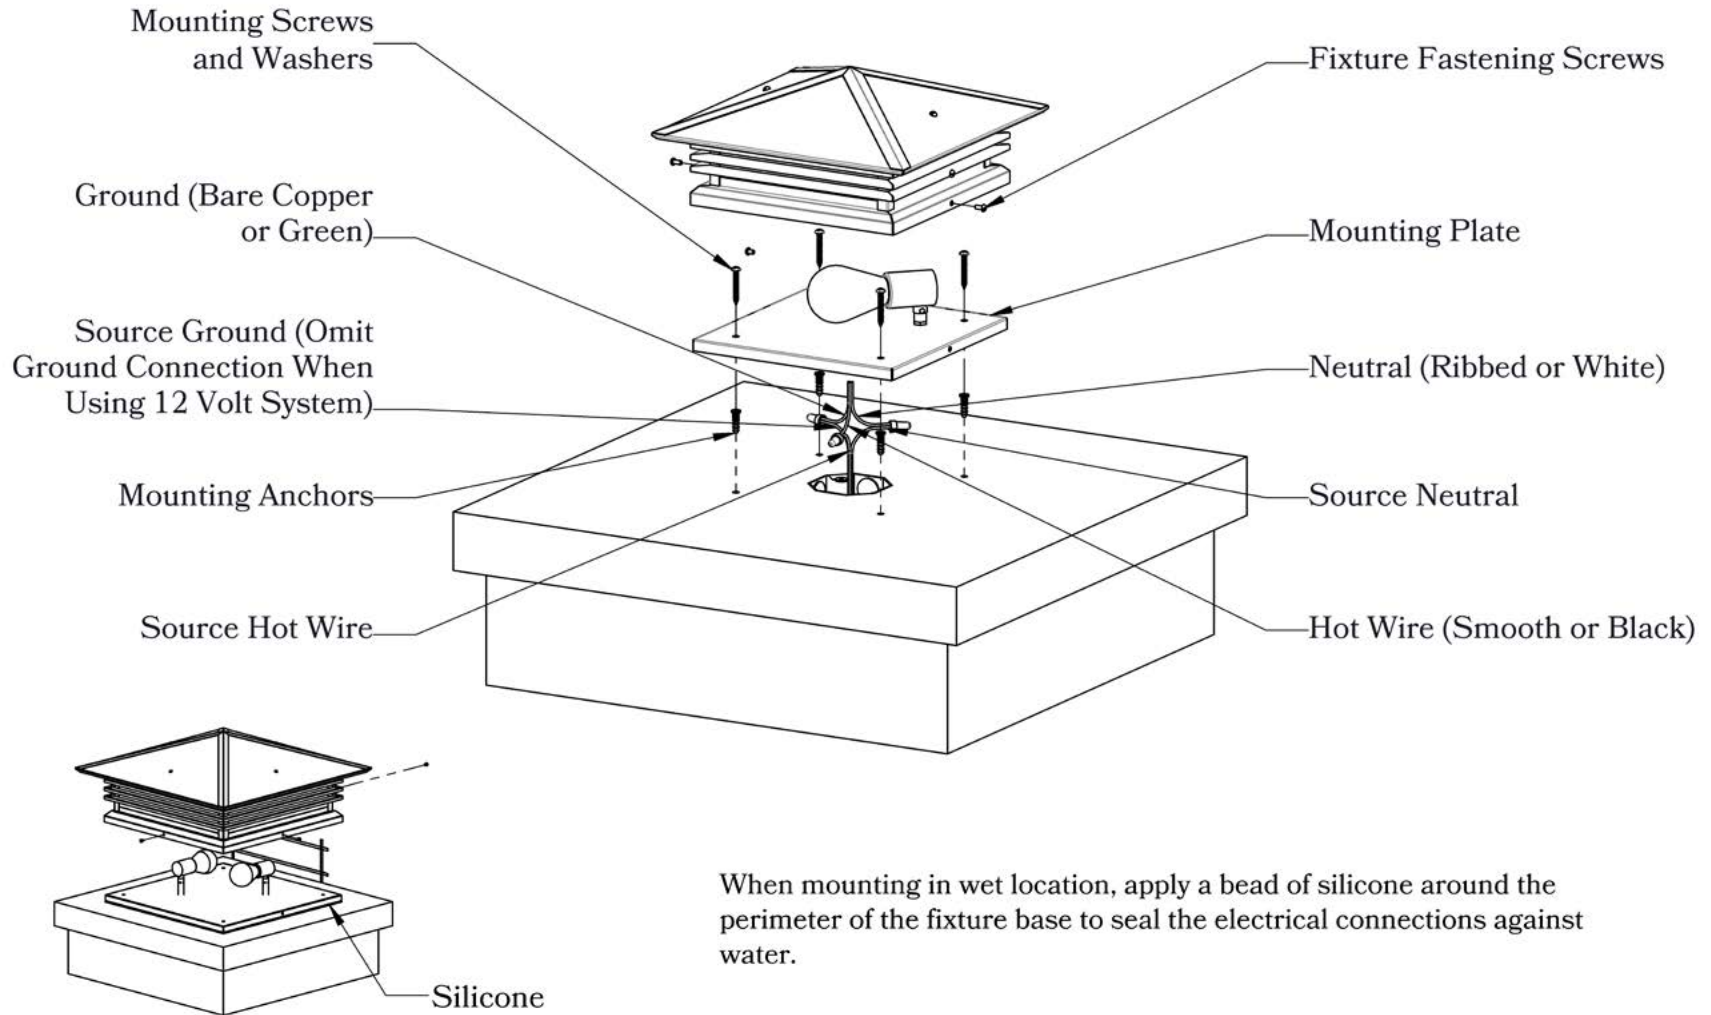

Dimensions

Roof Width	12"
Body Width	10 3/4"
Height	6"
Mounting Plate	12"

Electrical Specs

UL Rating	Wet
Voltage	12V or 120V
Socket Type	Medium Base - E26
Number of Light Bulbs	1
Max Wattage per Bulb	60W
LED Bulb	Supplied

Glass Only

Mounting Instructions | Column Light Version One

When mounting in wet location, apply a bead of silicone around the perimeter of the fixture base to seal the electrical connections against water.