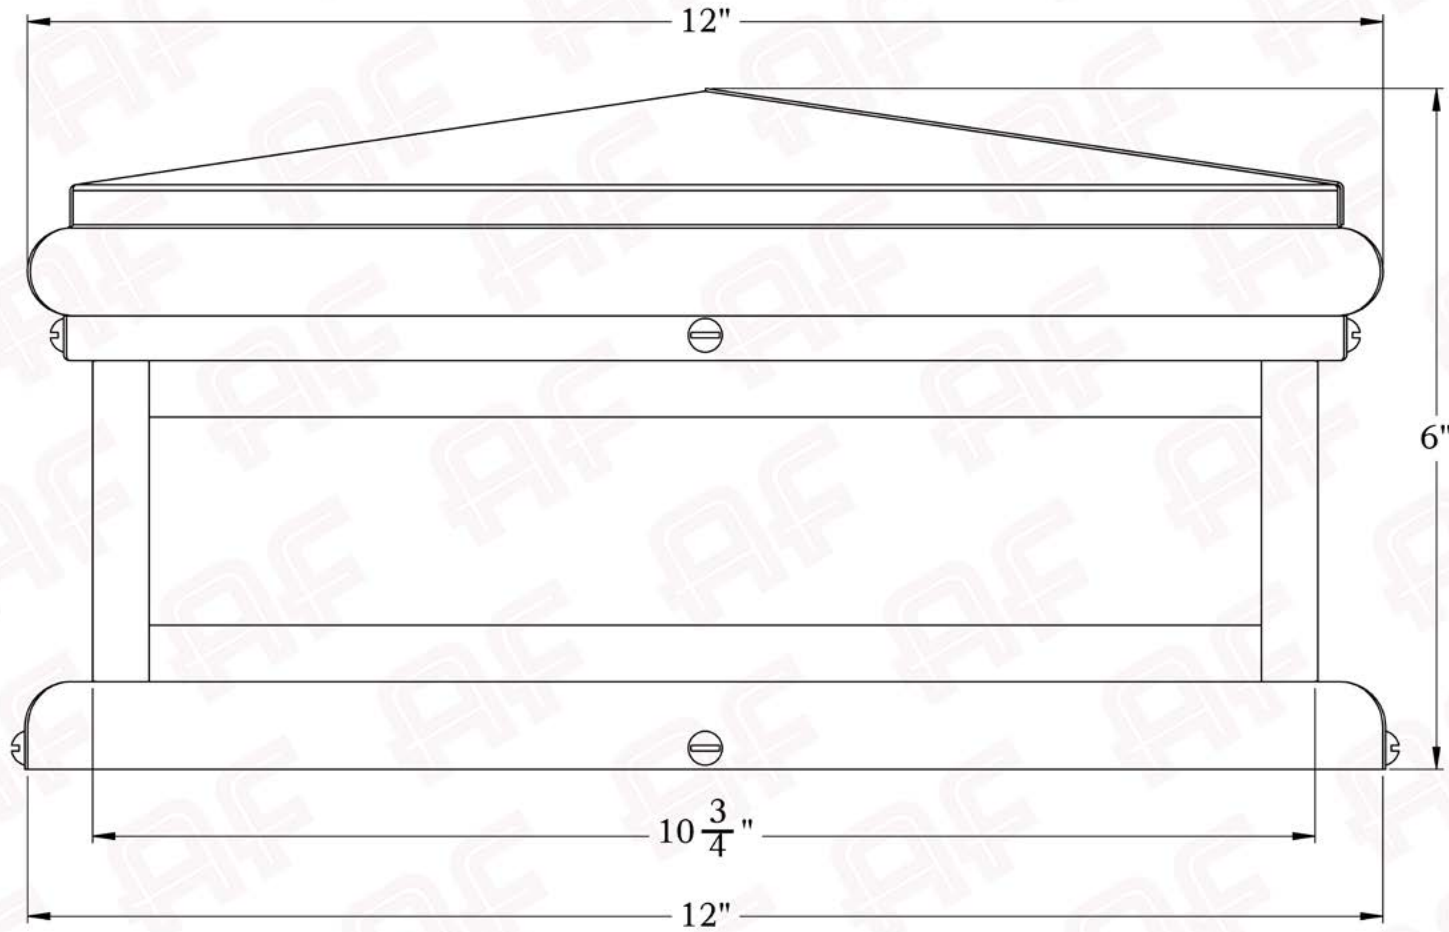

The Montecito Series
Shallow Column Mount Lantern with Scrollwork Cross
Medium

AMERICA'S FINEST 
Lighting & Mailbox Co. 

Medium

AMERICA'S FINEST
Lighting & Mailbox Co.
975 N. Enterprise St. Orange, CA 92867

Dimensions

Roof Width	12"
Body Width	10 3/4"
Height	6"
Mounting Plate	12"

Electrical Specs

UL Rating	Wet
Voltage	12V or 120V
Socket Type	Medium Base - E26
Number of Light Bulbs	1
Max Wattage per Bulb	60W
LED Bulb	Supplied