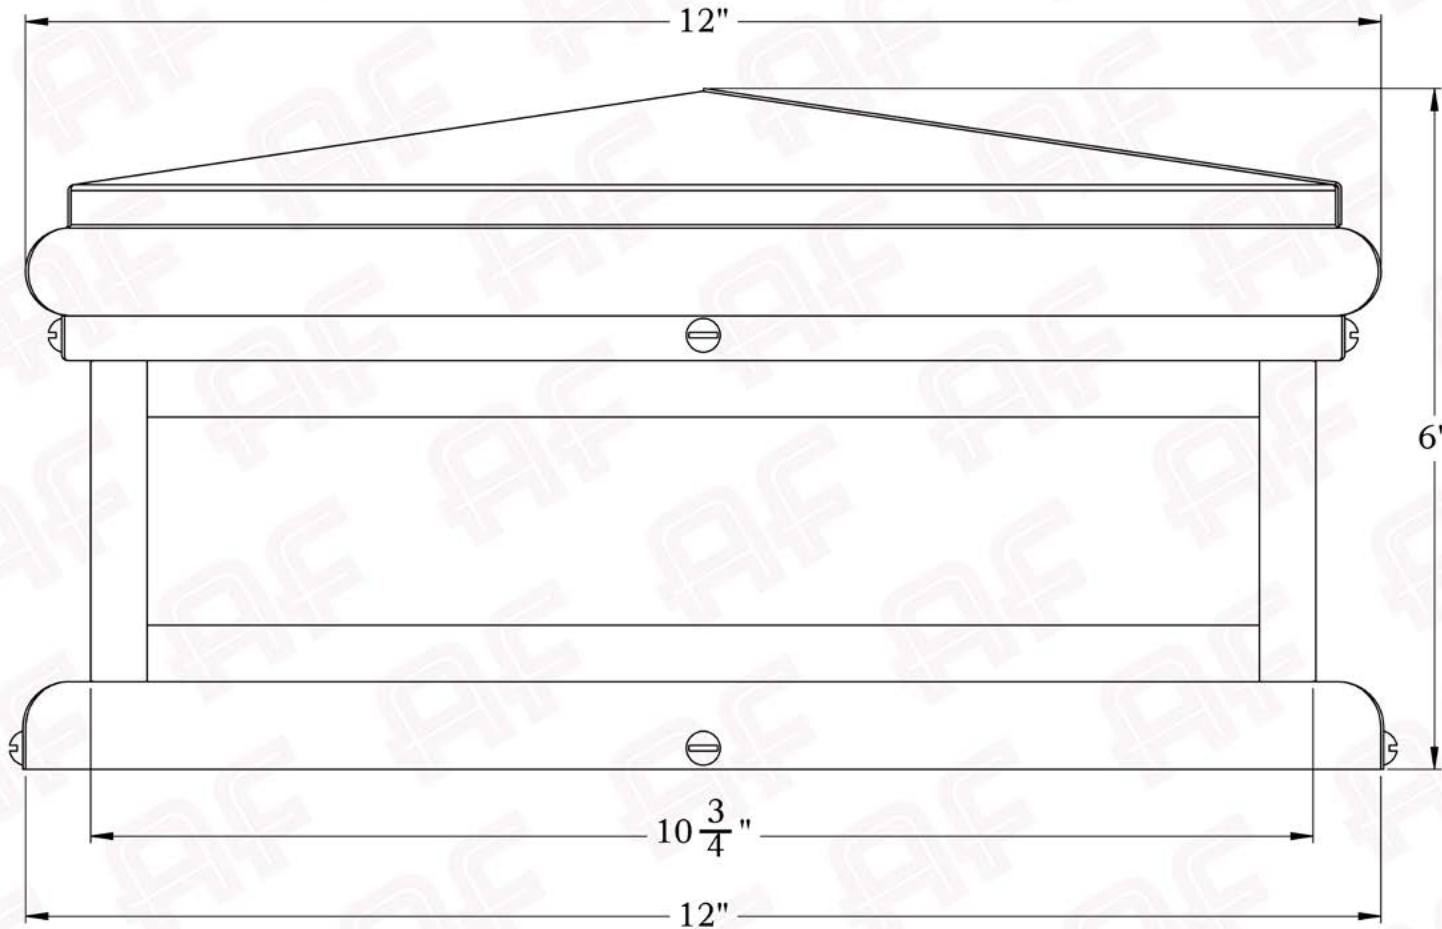

Medium

AMERICA'S FINEST
Lighting & Mailbox Co.
975 N. Enterprise St. Orange, CA 92867

PRODUCT No. | 2103-61
TITLE | Montecito
UL RATING | Wet

LAMP BASE | Medium Base (E26)
MAX WATTAGE | 60W
VOLTAGE | 12V or 120V

PROPRIETARY AND CONFIDENTIAL
The information contained in this drawing is the sole property of America's Finest. Any reproduction in part or as a whole without written permission from America's Finest is prohibited.