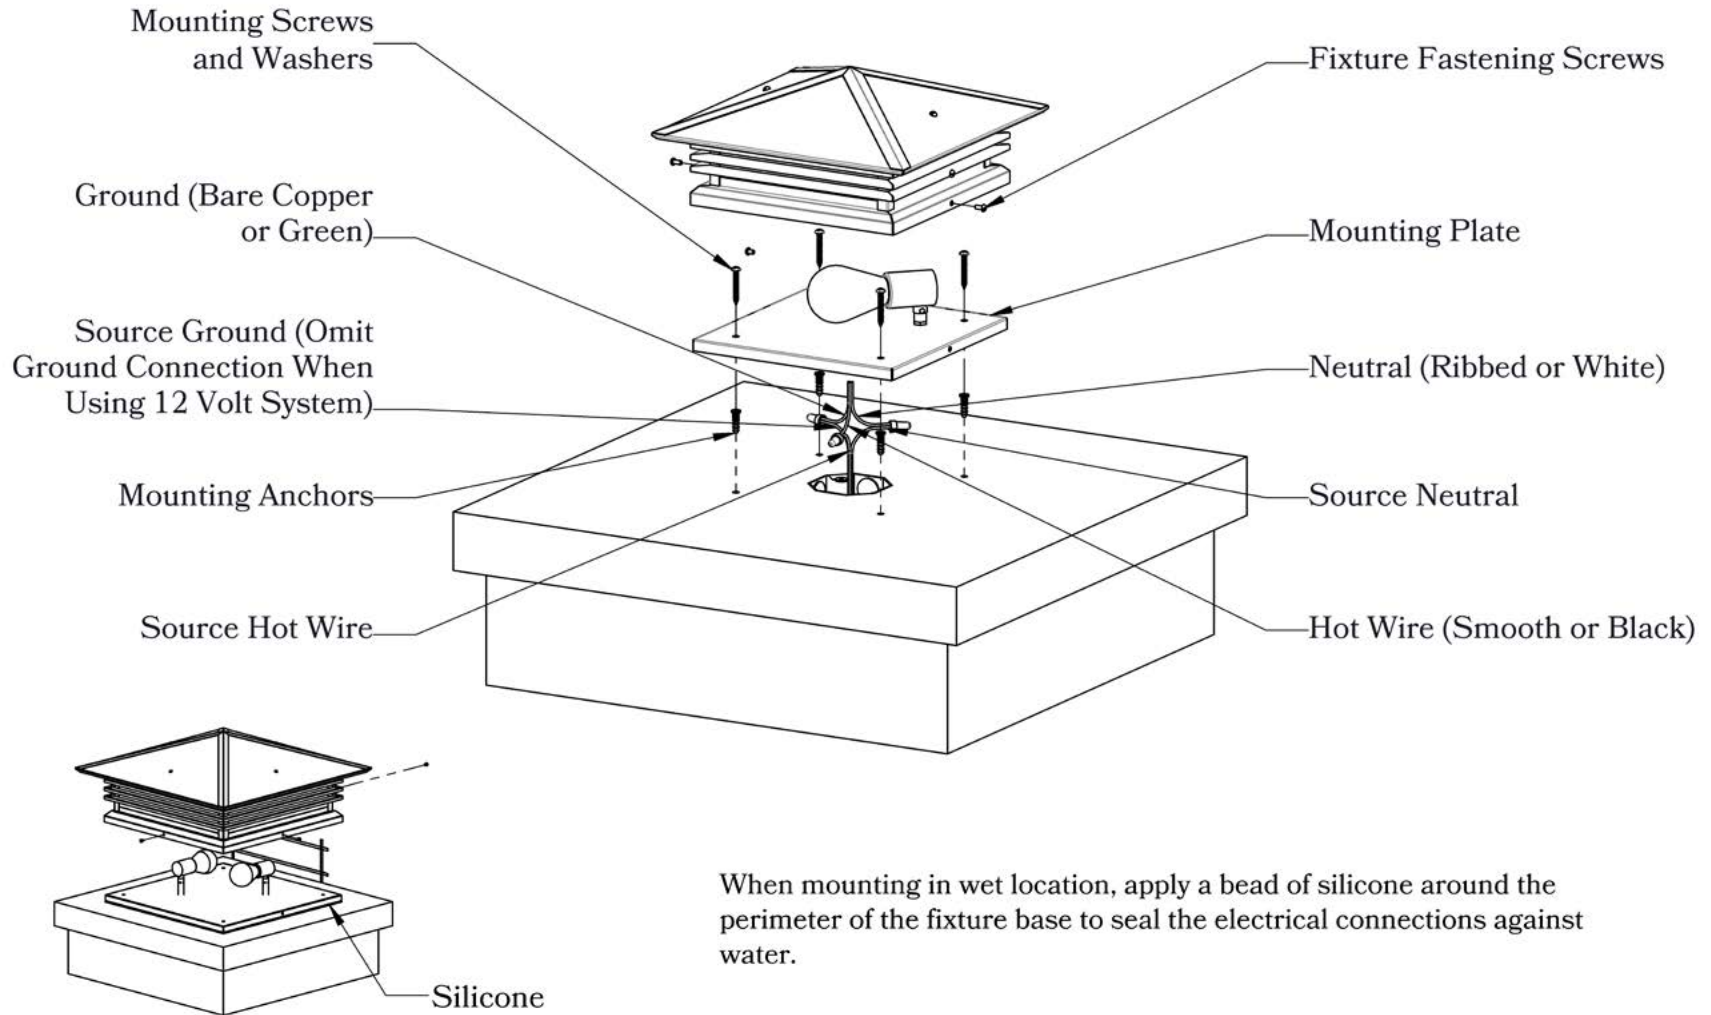

Mounting Instructions | Column Light Version One

CAUTION—DISCONNECT POWER

Always shut off power when installing or repairing this (or any other) electrical appliance. Failure to do so may result in severe injury or death. This product must be installed in accordance with applicable installation codes by a person familiar with the construction and operation of the product, and the hazards involved.