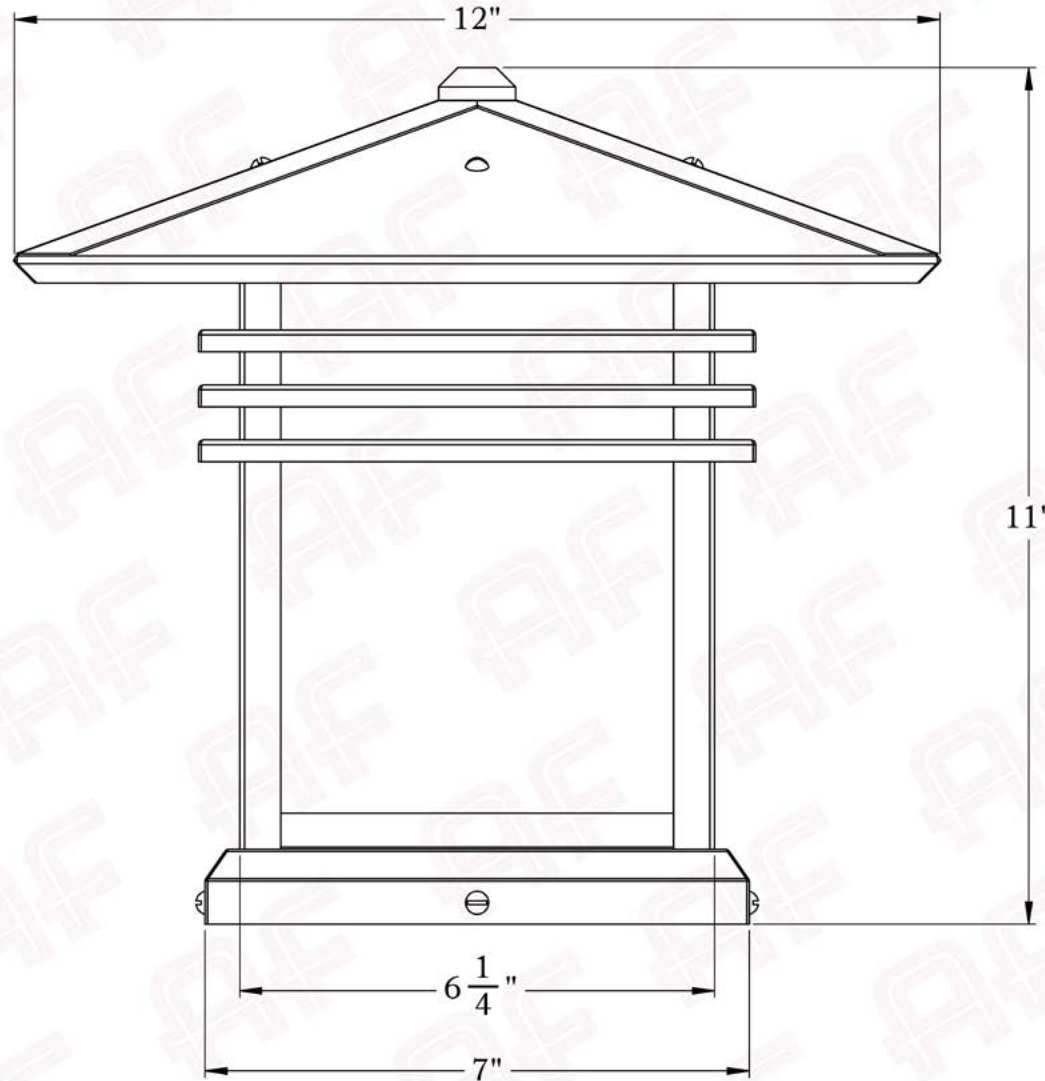

The Mariposa Series
Column Mount Lantern
Medium

AMERICA'S FINEST 
Lighting & Mailbox Co. 

Medium

AMERICA'S FINEST
Lighting & Mailbox Co.
975 N. Enterprise St. Orange, CA 92867

PRODUCT No. | 393-6
TITLE | Mariposa
UL RATING | Wet

LAMP BASE | Medium Base (E26)
MAX WATTAGE | 100W
VOLTAGE | 12V or 120V

PROPRIETARY AND CONFIDENTIAL
The information contained in this drawing is the sole property of America's Finest. Any reproduction in part or as a whole without written permission from America's Finest is prohibited.

Dimensions

Roof Width	12"
Body Width	6 1/4"
Height	11"
Mounting Plate	7"

Electrical Specs

UL Rating	Wet
Voltage	12V or 120V
Socket Type	Medium Base - E26
Number of Light Bulbs	1
Max Wattage per Bulb	60W
LED Bulb	Supplied