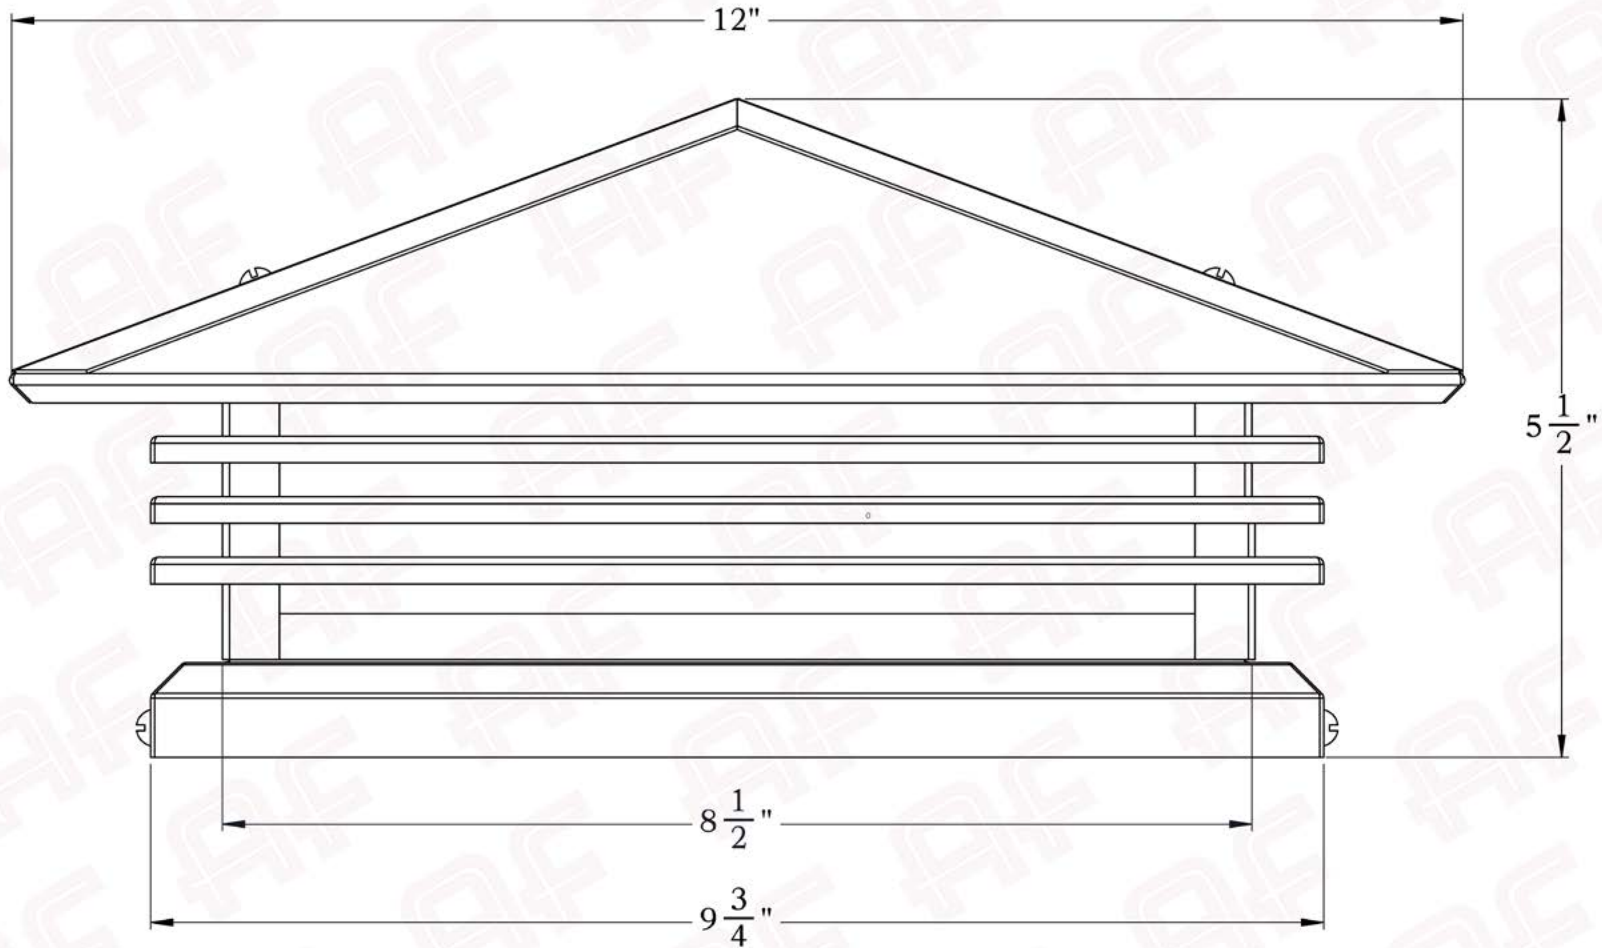

The Mariposa Series
Shallow Column Mount Lantern
Medium

AMERICA'S FINEST 
Lighting & Mailbox Co. 

Medium

AMERICA'S FINEST
Lighting & Mailbox Co.
975 N. Enterprise St. Orange, CA 92867

PRODUCT No. | 393-61
TITLE | Mariposa
UL RATING | Wet

Dimensions

Roof Width	12"
Body Width	8 1/2"
Height	5 1/2"
Mounting Plate	9 3/4"

Electrical Specs

UL Rating	Wet
Voltage	12V or 120V
Socket Type	Medium Base - E26
Number of Light Bulbs	1
Max Wattage per Bulb	60W
LED Bulb	Supplied