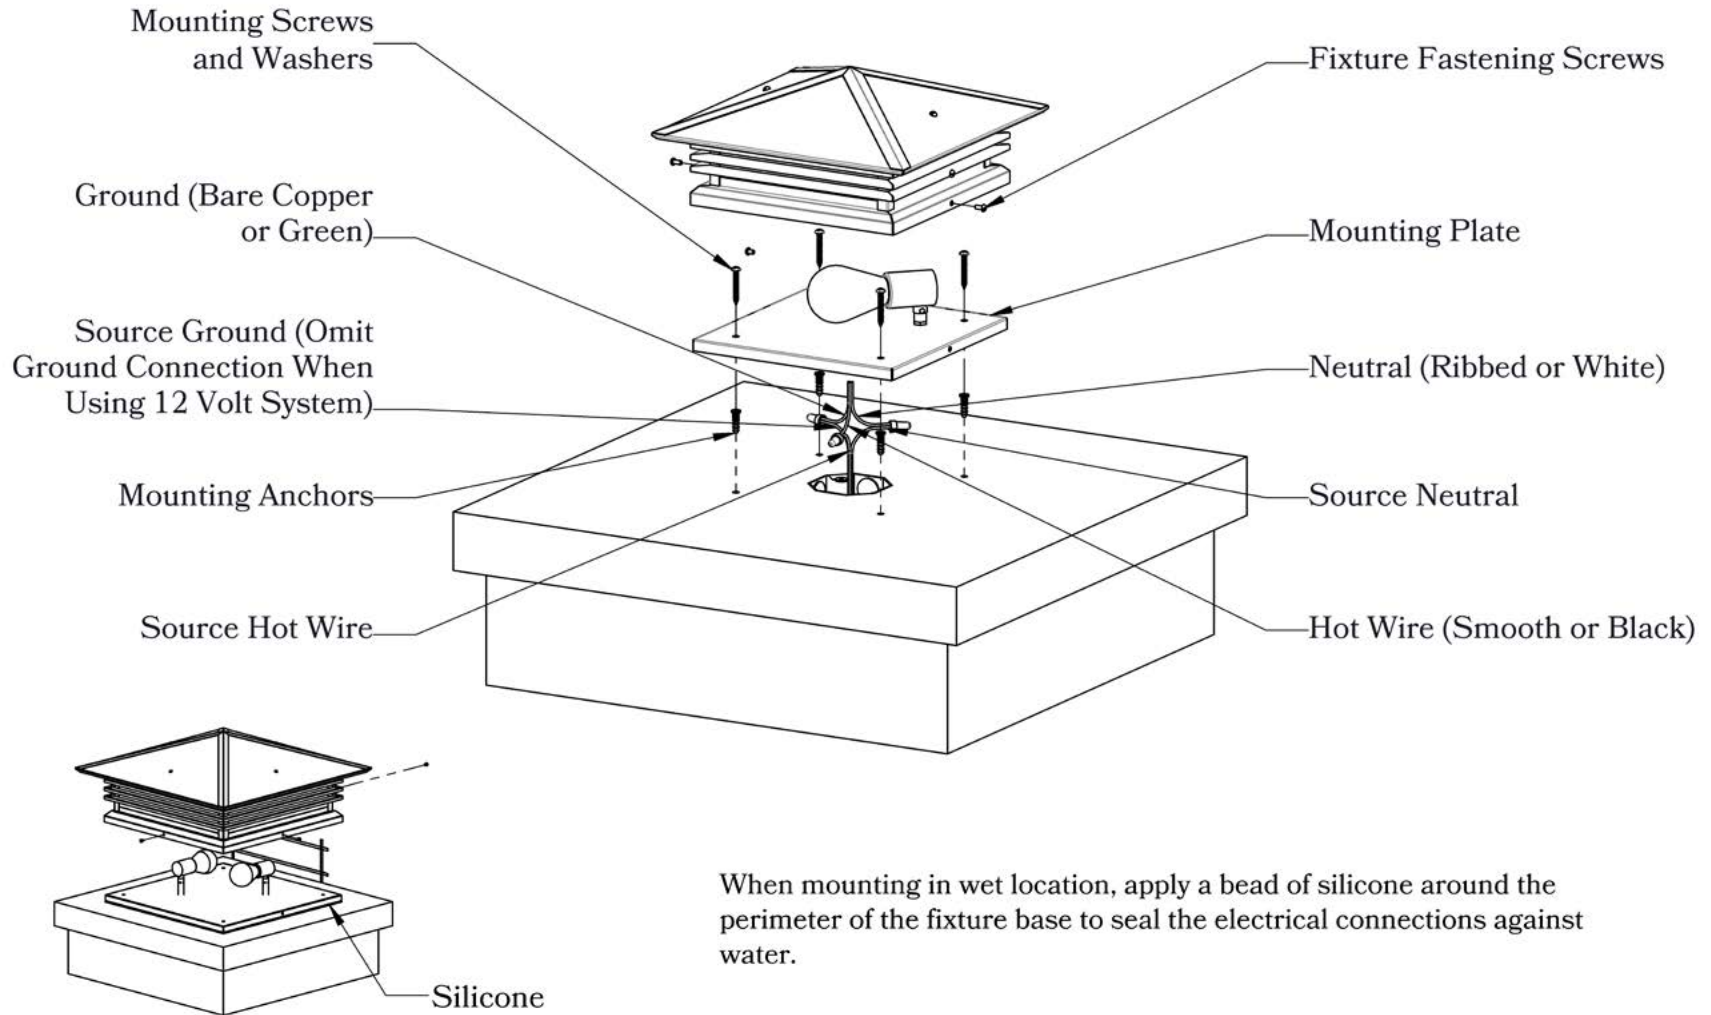

Dimensions

Roof Width	12"
Body Width	8 1/2"
Height	5 1/2"
Mounting Plate	9 3/4"

Electrical Specs

UL Rating	Wet
Voltage	12V or 120V
Socket Type	Medium Base - E26
Number of Light Bulbs	1
Max Wattage per Bulb	60W
LED Bulb	Supplied

Additional Information

Manufacturer	America's Finest Lighting
Mounting Location	Exterior Only
Material	Brass
Multiple Overlay Options	Yes

Overlays Available In This Series

Louvers

Myers Point

Cross

Mounting Instructions | Column Light Version One

When mounting in wet location, apply a bead of silicone around the perimeter of the fixture base to seal the electrical connections against water.

CAUTION—DISCONNECT POWER

Always shut off power when installing or repairing this (or any other) electrical appliance. Failure to do so may result in severe injury or death. This product must be installed in accordance with applicable installation codes by a person familiar with the construction and operation of the product, and the hazards involved.