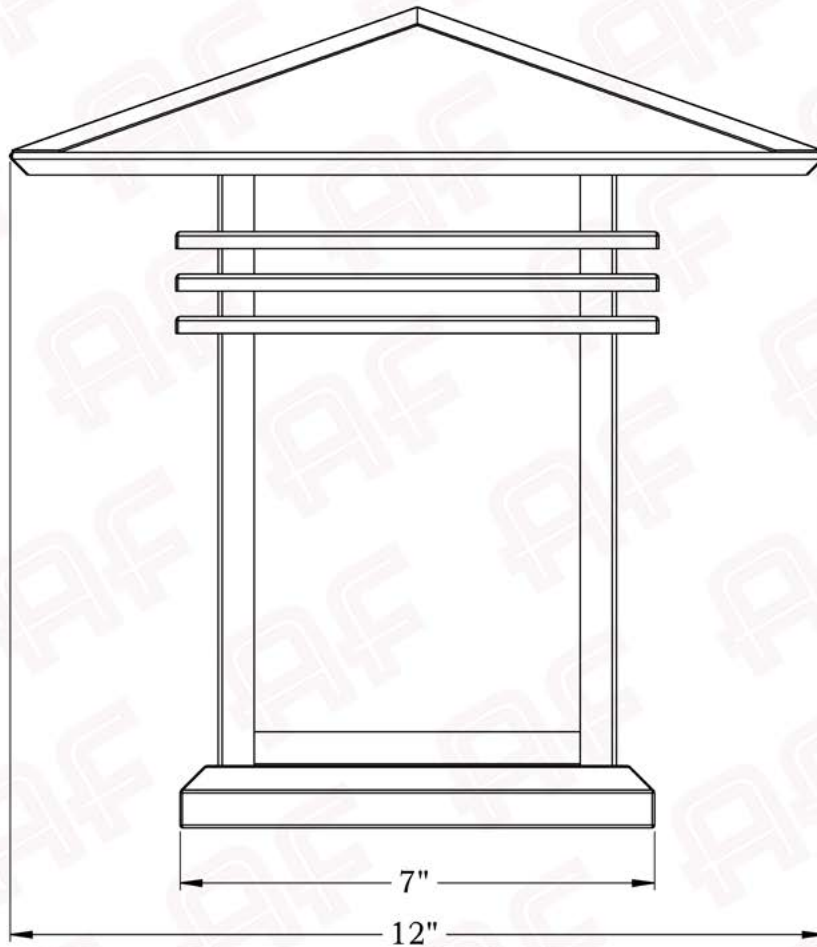

The Mariposa Series
Flush Mount Sconce
Medium

AMERICA'S FINEST 
Lighting & Mailbox Co. 

Medium

FRONT VIEW

SIDE VIEW

AMERICA'S FINEST
Lighting & Mailbox Co.
 975 N. Enterprise St. Orange, CA 92867

PRODUCT No. | 393-2
 TITLE | Mariposa
 UL RATING | Wet

LAMP BASE | Medium Base (E26)
 MAX WATTAGE | 60W
 VOLTAGE | 120V

PROPRIETARY AND CONFIDENTIAL
 The information contained in this drawing is the sole property of America's Finest. Any reproduction in part or as a whole without written permission from America's Finest is prohibited.

Dimensions

Roof Width	12"
Body Width	7"
Height	12"
Projection	7"

Electrical Specs

UL Rating	Wet
Voltage	120V
Socket Type	Medium Base - E26
Number of Light Bulbs	1
Max Wattage per Bulb	60W
LED Bulb	Supplied
Dimmable	Yes