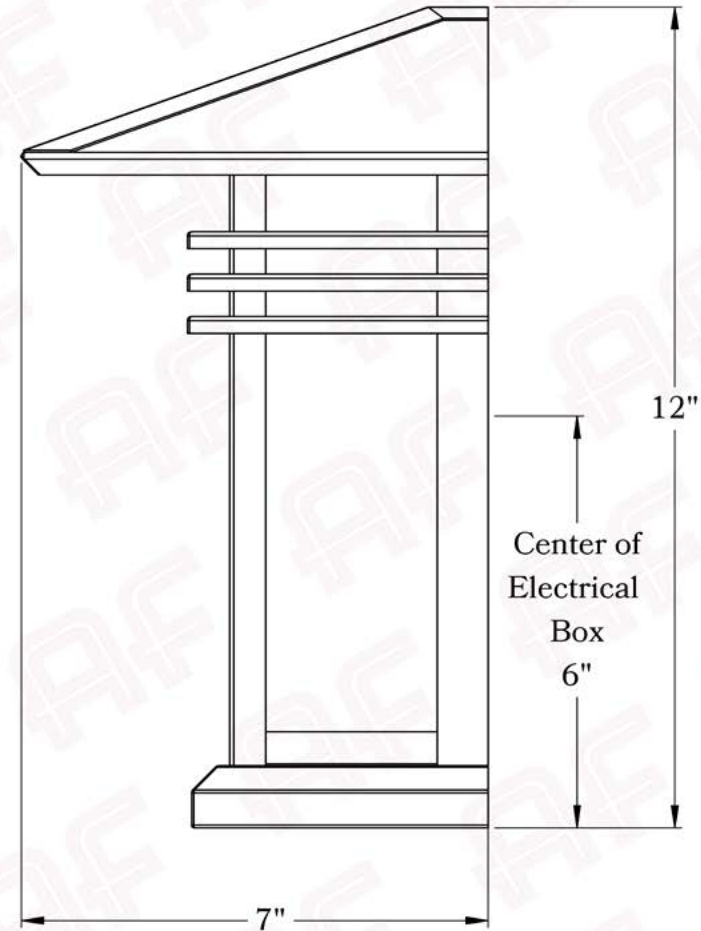

The Mariposa Series
Flush Mount Sconce
Medium

AMERICA'S FINEST 
Lighting & Mailbox Co. 

Medium

FRONT VIEW

SIDE VIEW

AMERICA'S FINEST
Lighting & Mailbox Co.
 975 N. Enterprise St. Orange, CA 92867

PRODUCT No. | 393-2
 TITLE | Mariposa
 UL RATING | Wet

LAMP BASE | Medium Base (E26)
 MAX WATTAGE | 60W
 VOLTAGE | 120V

PROPRIETARY AND CONFIDENTIAL
 The information contained in this drawing is the sole property of America's Finest. Any reproduction in part or as a whole without written permission from America's Finest is prohibited.

Dimensions

Roof Width	12"
Body Width	7"
Height	12"
Projection	7"

Electrical Specs

UL Rating	Wet
Voltage	120V
Socket Type	Medium Base - E26
Number of Light Bulbs	1
Max Wattage per Bulb	60W
LED Bulb	Supplied
Dimmable	Yes