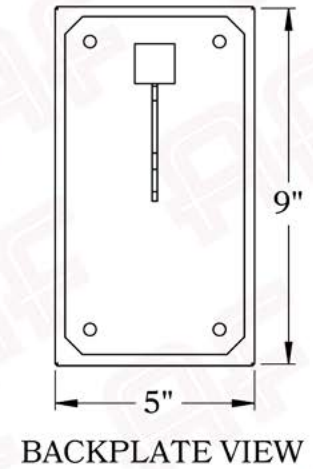

The Madison Series
Sconce
Medium

AMERICA'S FINEST 
Lighting & Mailbox Co. 

Medium

FRONT VIEW

SIDE VIEW

Dimensions

Roof Width	12"
Body Width	7"
Lantern Height	10 3/4"
Height	12 1/2"
Projection	14 1/4"
Mounting Plate	5" x 9"

Electrical Specs

UL Rating	Wet
Voltage	120V
Socket Type	Medium Base - E26
Number of Light Bulbs	1
Max Wattage per Bulb	100W
LED Bulb	Supplied
Dimmable	Yes

Additional Information

Manufacturer	America's Finest Lighting
Mounting Location	Interior and Exterior
Material	Brass
Multiple Overlay Options	No
Bottom Glass Panels	Included