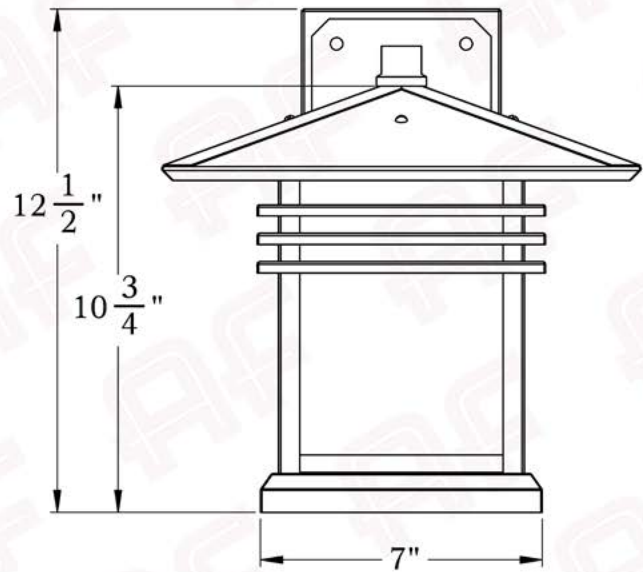

The Madison Series
Sconce
Medium

AMERICA'S FINEST 
Lighting & Mailbox Co. 

Medium

FRONT VIEW

SIDE VIEW

Dimensions

Roof Width	12"
Body Width	7"
Lantern Height	10 3/4"
Height	12 1/2"
Projection	14 1/4"
Mounting Plate	5" x 9"

Electrical Specs

UL Rating	Wet
Voltage	120V
Socket Type	Medium Base - E26
Number of Light Bulbs	1
Max Wattage per Bulb	100W
LED Bulb	Supplied
Dimmable	Yes

Additional Information

Manufacturer	America's Finest Lighting
Mounting Location	Interior and Exterior
Material	Brass
Multiple Overlay Options	No
Bottom Glass Panels	Included

**instructions
placeholder
image**