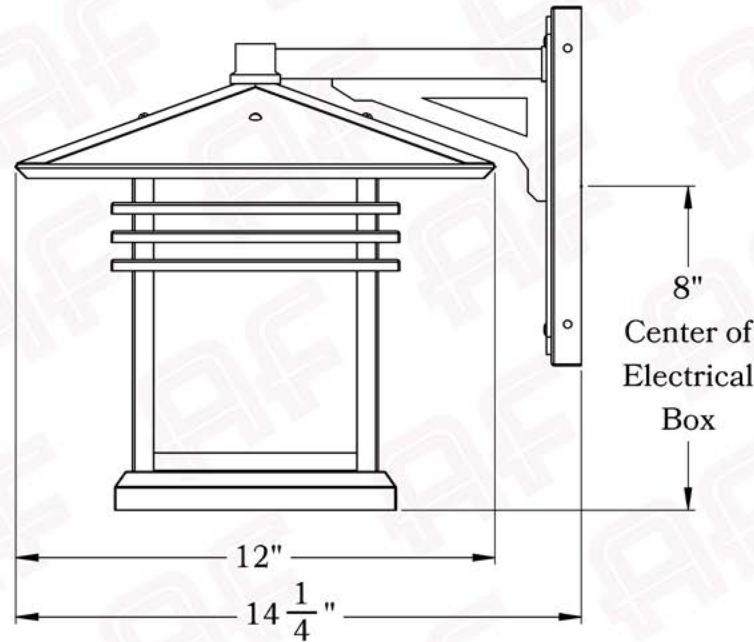

The Madison Series
Sconce
Medium

AMERICA'S FINEST 
Lighting & Mailbox Co. 

Medium

FRONT VIEW

SIDE VIEW

Dimensions

Roof Width	12"
Body Width	7"
Lantern Height	10 3/4"
Height	12 1/2"
Projection	14 1/4"
Mounting Plate	5" x 9"

Electrical Specs

UL Rating	Wet
Voltage	120V
Socket Type	Medium Base - E26
Number of Light Bulbs	1
Max Wattage per Bulb	100W
LED Bulb	Supplied
Dimmable	Yes

Additional Information

Manufacturer	America's Finest Lighting
Mounting Location	Interior and Exterior
Material	Brass
Multiple Overlay Options	No
Bottom Glass Panels	Included

**instructions
placeholder
image**