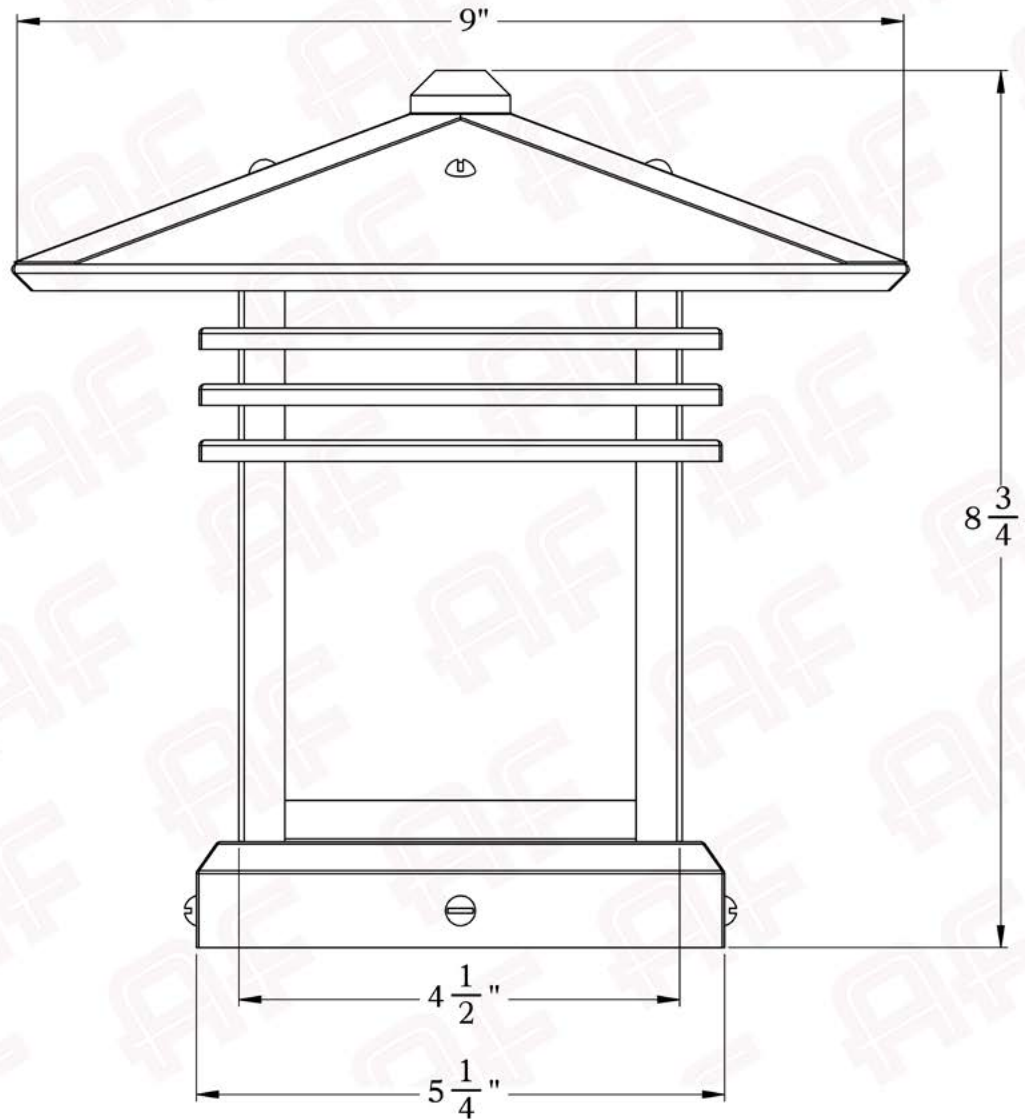

The Mariposa Series
Column Mount Lantern
Small

AMERICA'S FINEST 
Lighting & Mailbox Co. 

Small

AMERICA'S FINEST
Lighting & Mailbox Co.
 975 N. Enterprise St. Orange, CA 92867

PRODUCT No. | 392-6
 TITLE | Mariposa
 UL RATING | Wet

LAMP BASE | Medium Base (E26)
 MAX WATTAGE | 60W
 VOLTAGE | 12V or 120V

PROPRIETARY AND CONFIDENTIAL
 The information contained in this drawing is the sole property of America's Finest. Any reproduction in part or as a whole without written permission from America's Finest is prohibited.

Dimensions

Roof Width	9"
Body Width	4 1/2"
Height	8 1/4"
Mounting Plate	5 1/4"

Electrical Specs

UL Rating	Wet
Voltage	12V or 120V
Socket Type	Medium Base - E26
Number of Light Bulbs	1
Max Wattage per Bulb	60W
LED Bulb	Supplied