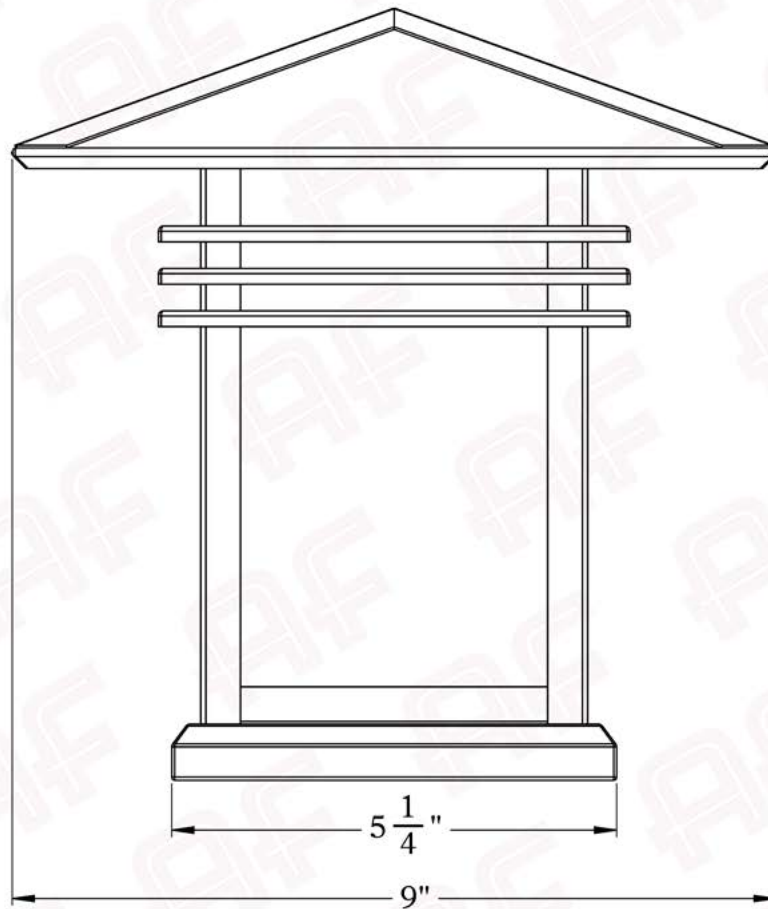

The Mariposa Series
Flush Mount Sconce
Small

AMERICA'S FINEST 
Lighting & Mailbox Co.

Small

FRONT VIEW

SIDE VIEW

AMERICA'S FINEST
Lighting & Mailbox Co.
 975 N. Enterprise St. Orange, CA 92867

PRODUCT No. | 392-2
 TITLE | Mariposa
 UL RATING | Wet

LAMP BASE | Medium Base (E26)
 MAX WATTAGE | 60W
 VOLTAGE | 120V

PROPRIETARY AND CONFIDENTIAL
 The information contained in this drawing is the sole property of America's Finest. Any reproduction in part or as a whole without written permission from America's Finest is prohibited.

Dimensions

Roof Width	9"
Body Width	5 1/4"
Height	9"
Projection	5"

Electrical Specs

UL Rating	Wet
Voltage	120V
Socket Type	Medium Base - E26
Number of Light Bulbs	1
Max Wattage per Bulb	60W
LED Bulb	Supplied
Dimmable	Yes