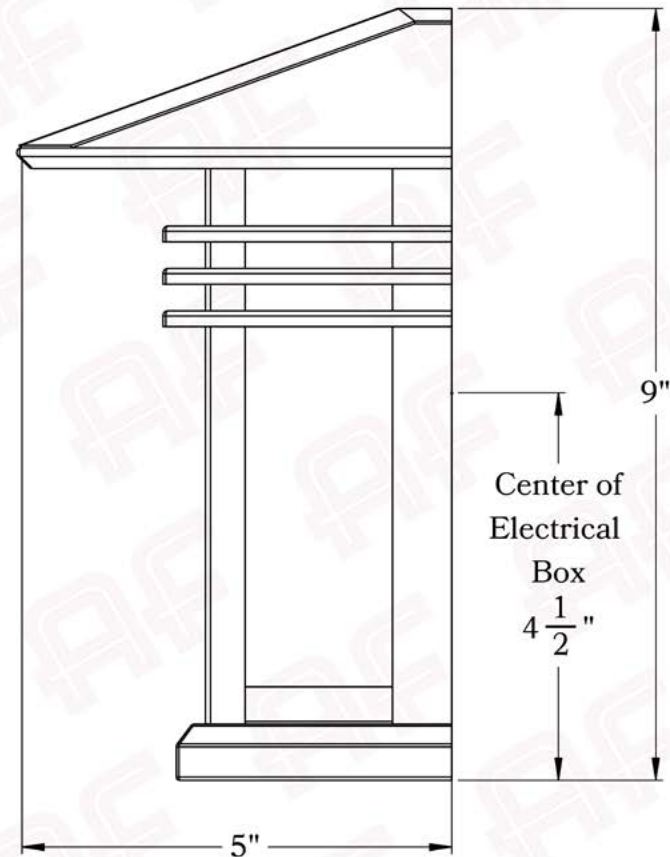

The Mariposa Series
Flush Mount Sconce
Small

AMERICA'S FINEST 
Lighting & Mailbox Co.

Small

FRONT VIEW

SIDE VIEW

AMERICA'S FINEST
Lighting & Mailbox Co.
 975 N. Enterprise St. Orange, CA 92867

PRODUCT No. | 392-2
 TITLE | Mariposa
 UL RATING | Wet

LAMP BASE | Medium Base (E26)
 MAX WATTAGE | 60W
 VOLTAGE | 120V

PROPRIETARY AND CONFIDENTIAL
 The information contained in this drawing is the sole property of America's Finest. Any reproduction in part or as a whole without written permission from America's Finest is prohibited.

Dimensions

Roof Width	9"
Body Width	5 1/4"
Height	9"
Projection	5"

Electrical Specs

UL Rating	Wet
Voltage	120V
Socket Type	Medium Base - E26
Number of Light Bulbs	1
Max Wattage per Bulb	60W
LED Bulb	Supplied
Dimmable	Yes