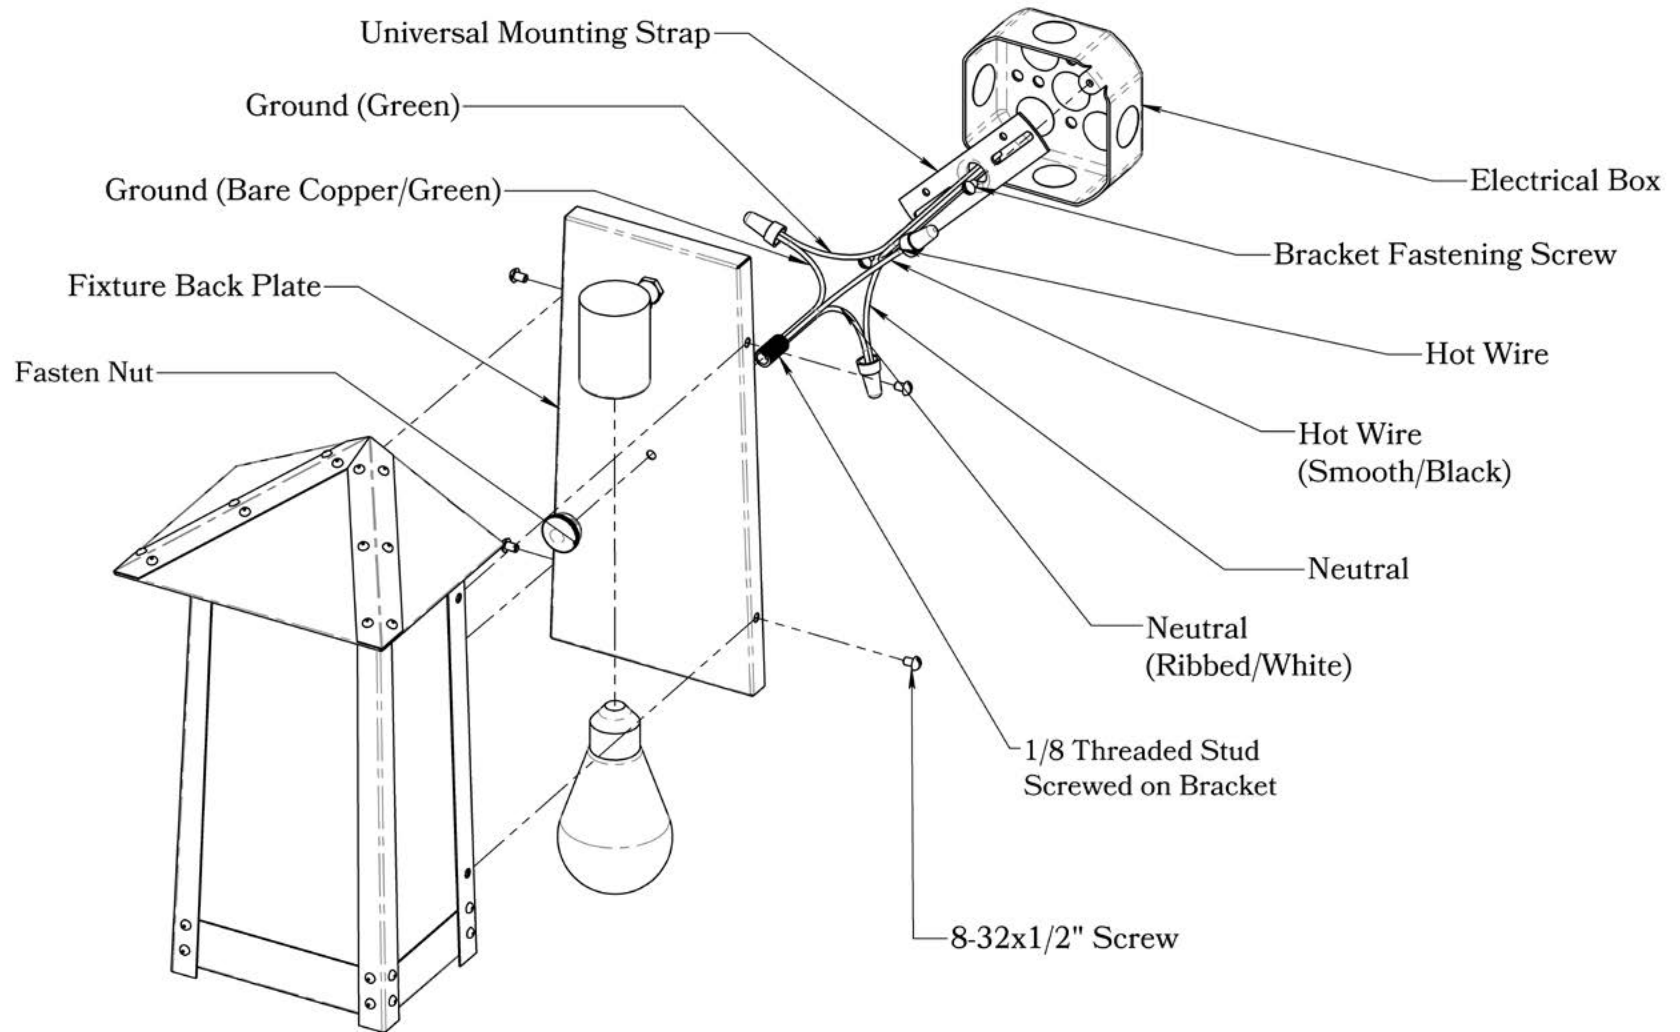

Mounting Instructions | Flush Wall Mount Version 1

CAUTION—DISCONNECT POWER

Always shut off power when installing or repairing this (or any other) electrical appliance. Failure to do so may result in severe injury or death. This product must be installed in accordance with applicable installation codes by a person familiar with the construction and operation of the product, and the hazards involved.