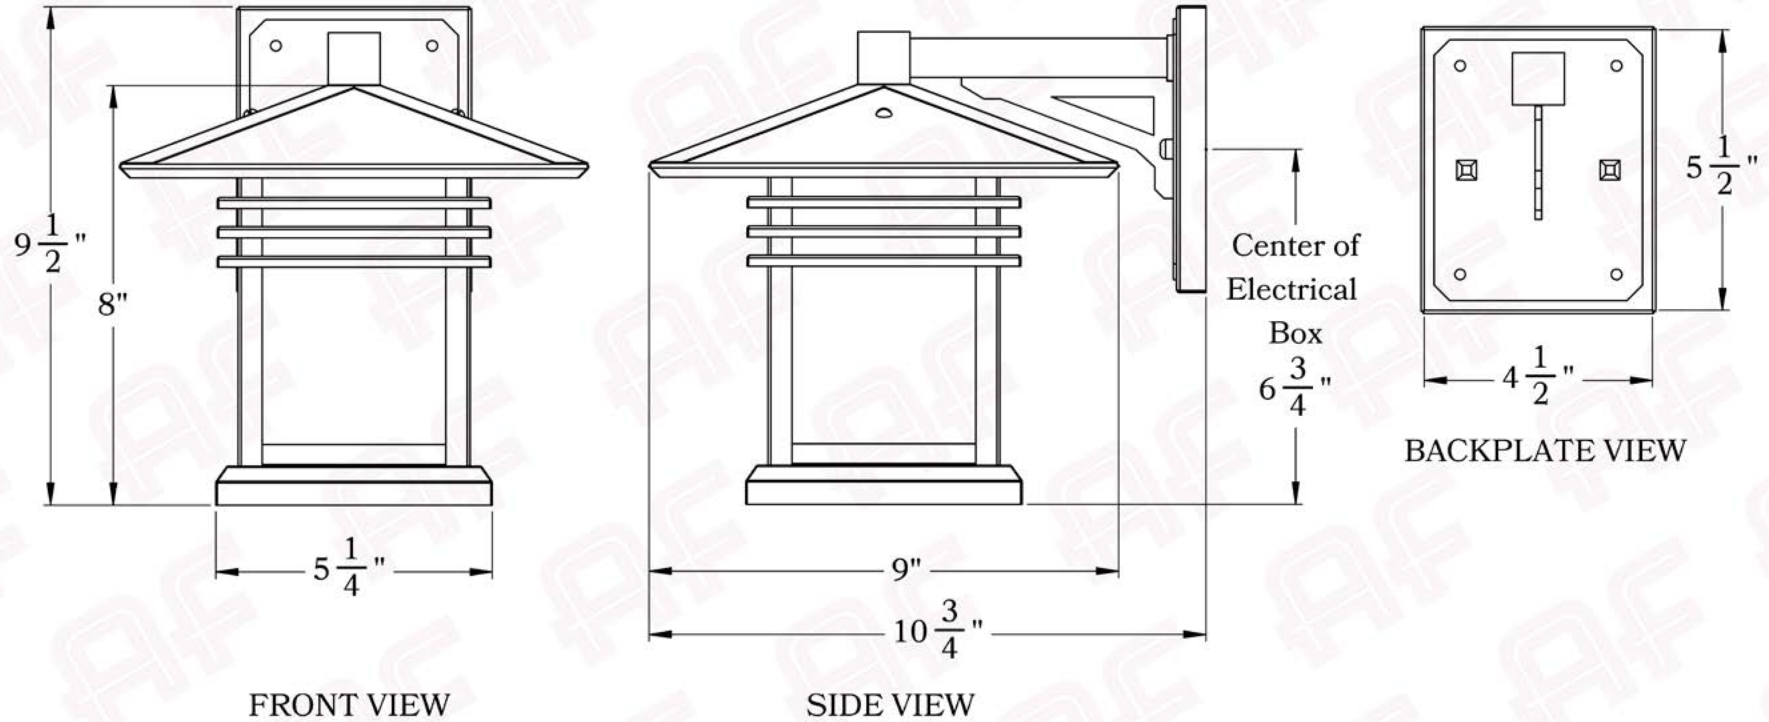

The Mariposa Series
Sconce
Small

AMERICA'S FINEST 
Lighting & Mailbox Co. 

Small

Dimensions

Roof Width	9"
Body Width	5 1/4"
Lantern Height	8"
Height	9 1/2"
Projection	10 3/4"
Mounting Plate	4 1/2" x 5 1/2"

Electrical Specs

UL Rating	Wet
Voltage	120V
Socket Type	Medium Base - E26
Number of Light Bulbs	1
Max Wattage per Bulb	60W
LED Bulb	Supplied
Dimmable	Yes

Additional Information

Manufacturer	America's Finest Lighting
Mounting Location	Interior and Exterior
Material	Brass
Multiple Overlay Options	No
Bottom Glass Panels	Included