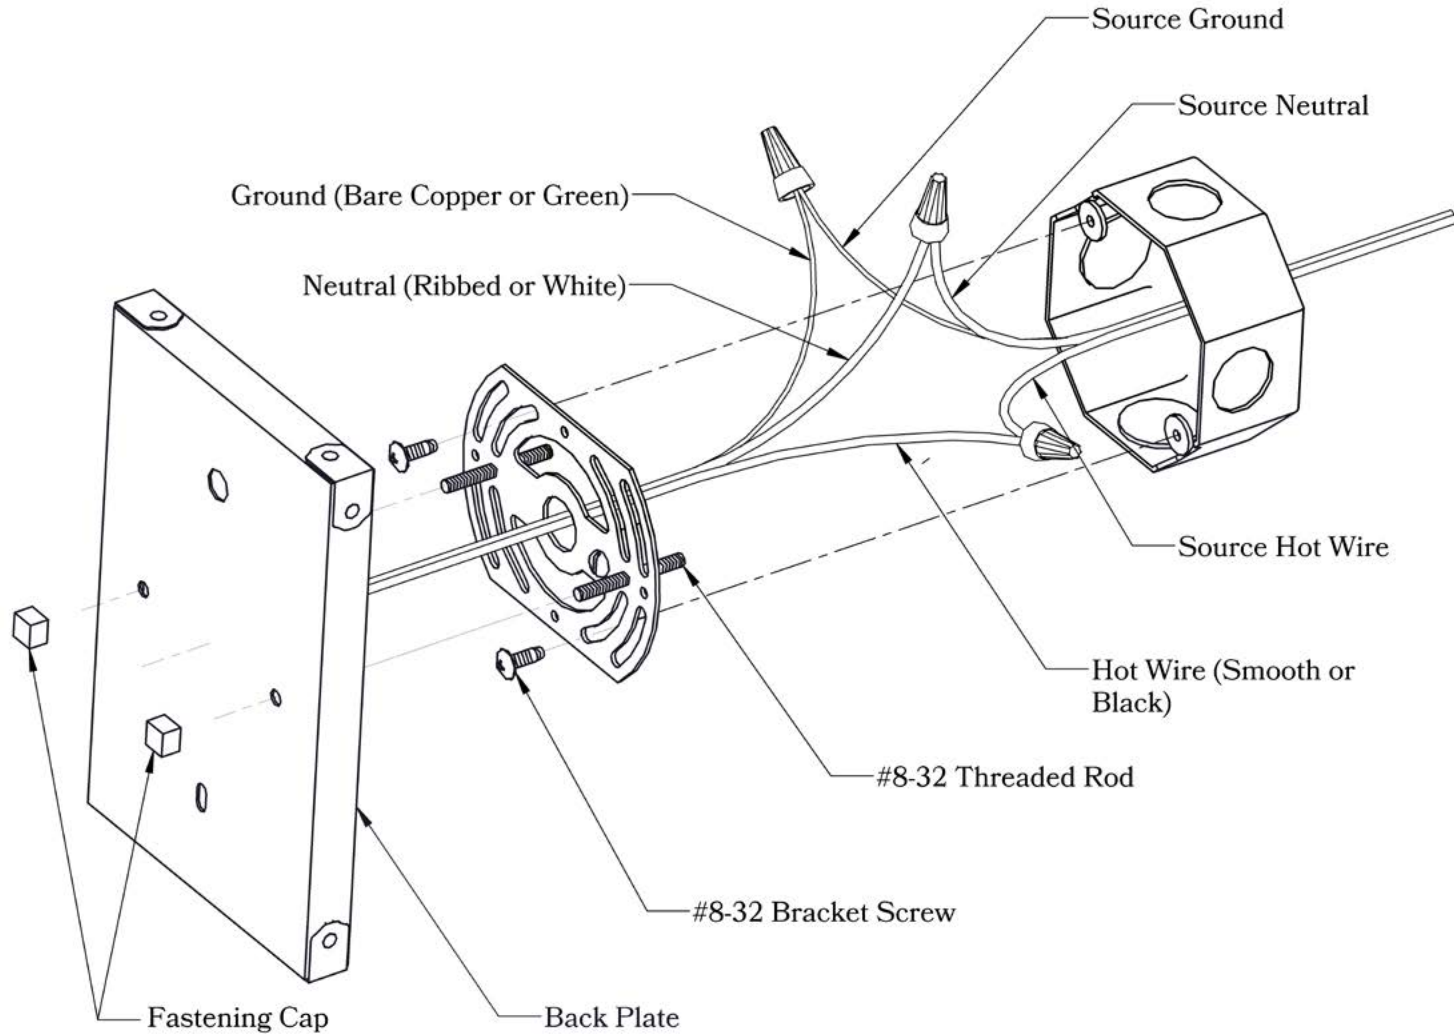

The Mariposa Series
Sconce
Small

AMERICA'S FINEST 
Lighting & Mailbox Co. 

Small

Dimensions

Roof Width	9"
Body Width	5 1/4"
Lantern Height	8"
Height	9 1/2"
Projection	10 3/4"
Mounting Plate	4 1/2" x 5 1/2"

Electrical Specs

UL Rating	Wet
Voltage	120V
Socket Type	Medium Base - E26
Number of Light Bulbs	1
Max Wattage per Bulb	60W
LED Bulb	Supplied
Dimmable	Yes

Additional Information

Manufacturer	America's Finest Lighting
Mounting Location	Interior and Exterior
Material	Brass
Multiple Overlay Options	No
Bottom Glass Panels	Included

Mounting Instructions | Wall Mount With Caps**CAUTION—DISCONNECT POWER**

Always shut off power when installing or repairing this (or any other) electrical appliance. Failure to do so may result in severe injury or death. This product must be installed in accordance with applicable installation codes by a person familiar with the construction and operation of the product, and the hazards involved.