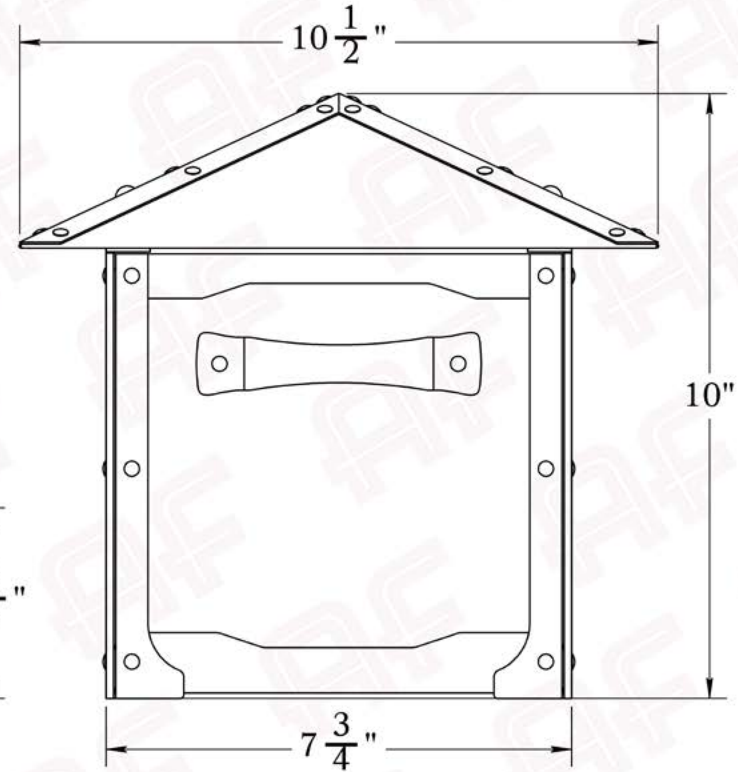

Post Mount Mailbox

AMERICA'S FINEST 
Lighting & Mailbox Co. 

Dimensions

Roof Width	10 1/2" x 21 3/4"
Body Width	7 3/4" x 19"
Door Width	7 3/4"
Height	10"

Additional Information

Manufacturer	Old California
Mounting Location	Exterior
Material	Brass
Mounting Hole Pattern	Universal