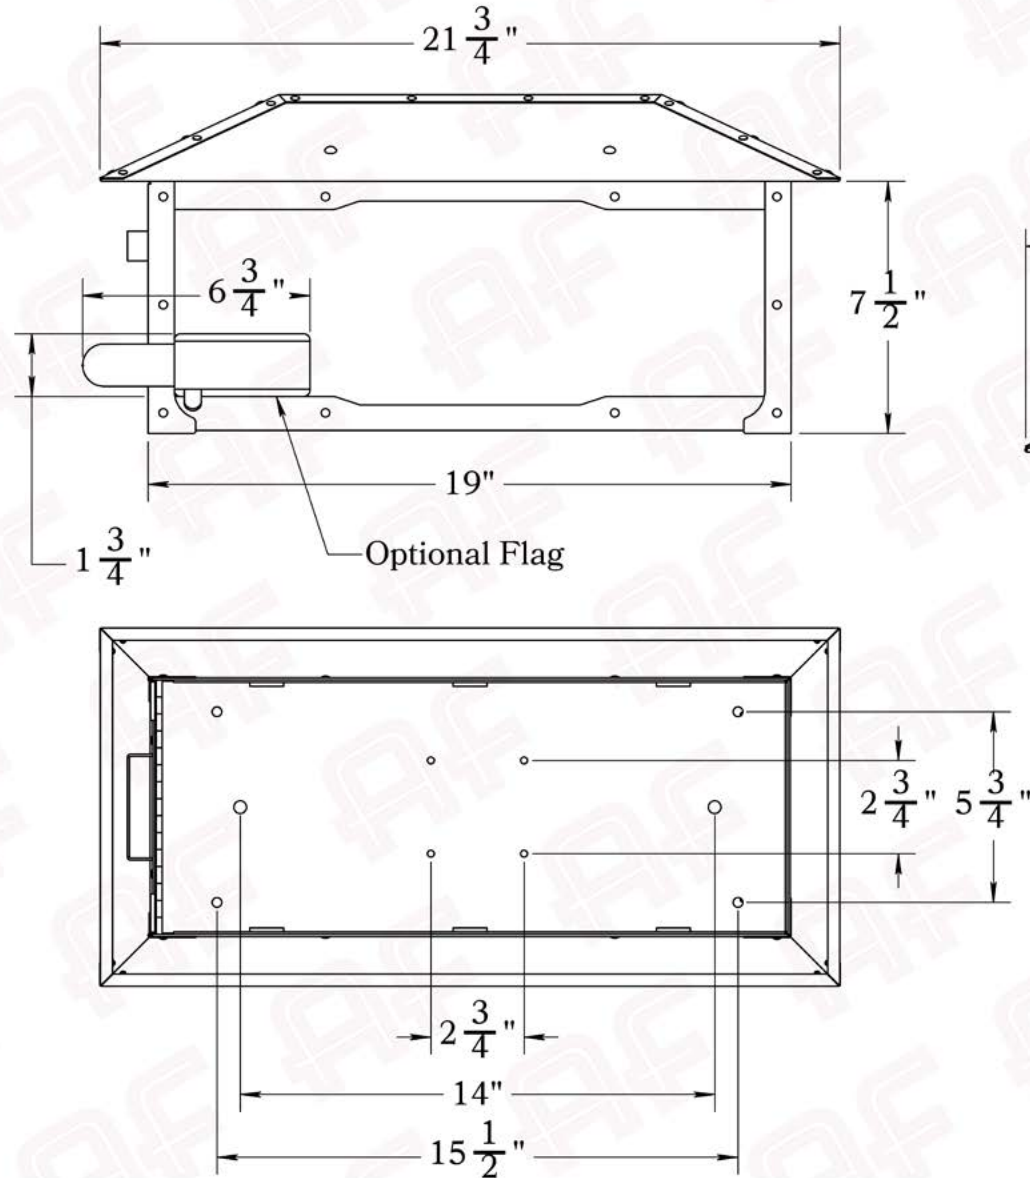

Post Mount Mailbox

AMERICA'S FINEST 
Lighting & Mailbox Co. 

Dimensions

Roof Width	10 1/2" x 21 3/4"
Body Width	7 3/4" x 19"
Door Width	7 3/4"
Height	10"

Additional Information

Manufacturer	Old California
Mounting Location	Exterior
Material	Brass
Mounting Hole Pattern	Universal