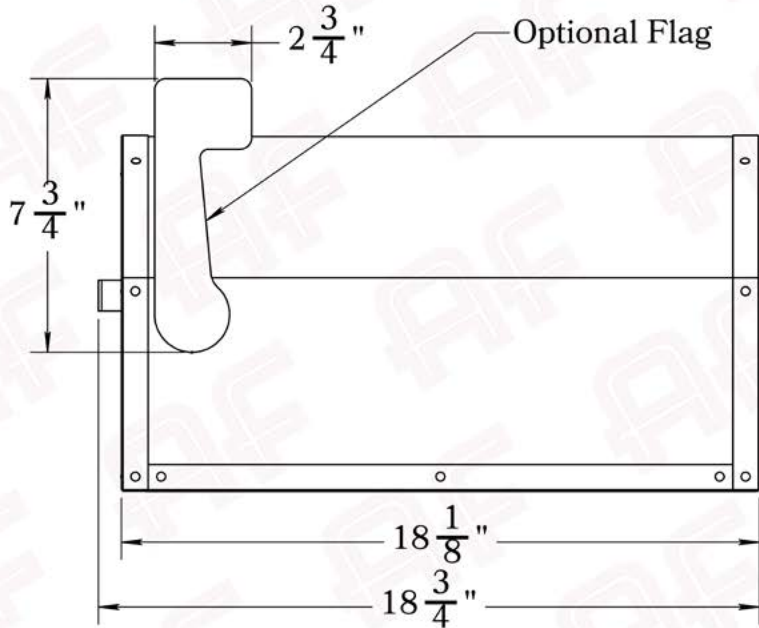

Post Mount Mailbox

AMERICA'S FINEST
Lighting & Mailbox Co.

Dimensions

Width	18 3/4" x 8 1/8"
Door Width	8 1/8"
Height	10 1/8"

Additional Information

Manufacturer	Old California
Mounting Location	Exterior
Material	Brass
Mounting Hole Pattern	Universal