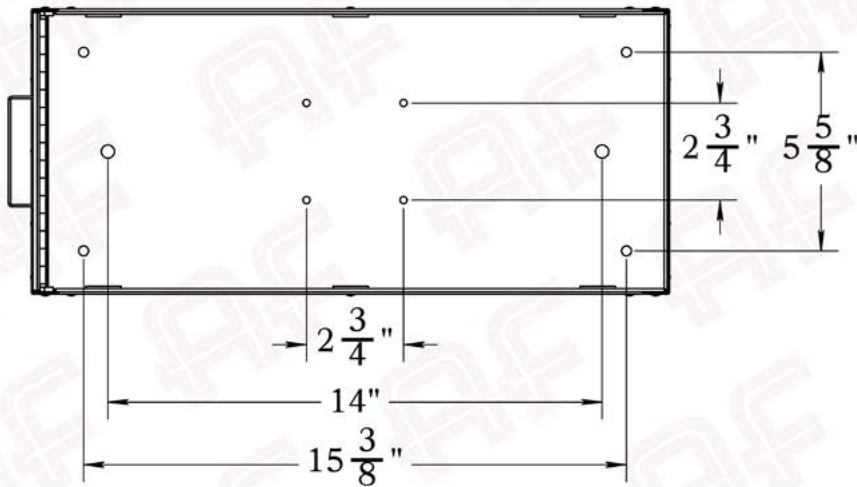

Post Mount Mailbox

AMERICA'S FINEST
Lighting & Mailbox Co.

Dimensions

Width	18 3/4" x 8 1/8"
Door Width	8 1/8"
Height	10 1/8"

Additional Information

Manufacturer	Old California
Mounting Location	Exterior
Material	Brass
Mounting Hole Pattern	Universal