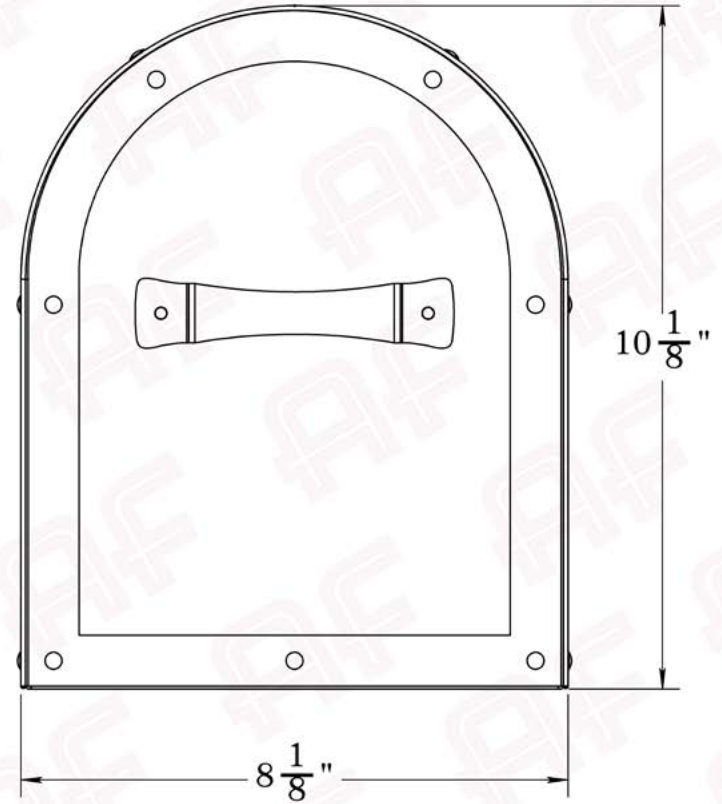

Post Mount Mailbox

AMERICA'S FINEST
Lighting & Mailbox Co.

Dimensions

Width	18 3/4" x 8 1/8"
Door Width	8 1/8"
Height	10 1/8"

Additional Information

Manufacturer	Old California
Mounting Location	Exterior
Material	Brass
Mounting Hole Pattern	Universal