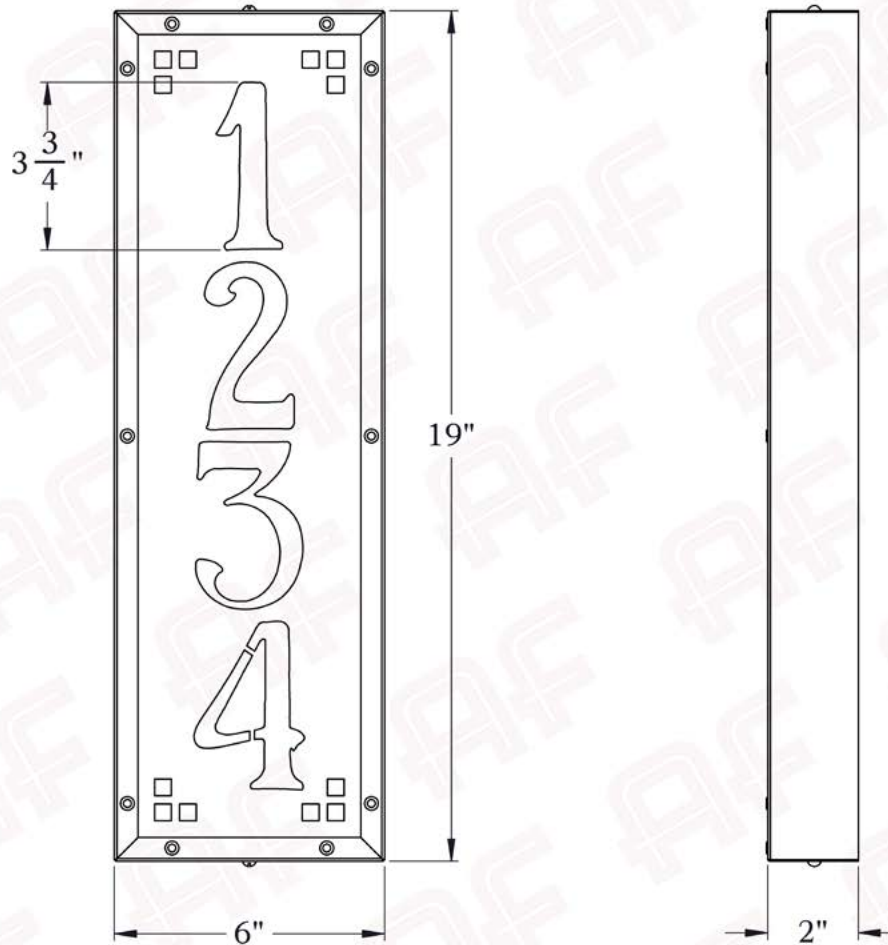

The Pasadena Series
Vertical Illuminated House Numbers
For Addresses with Four Digits

AMERICA'S FINEST 
 *Lighting & Mailbox Co.* 

FITS FOUR-DIGIT ADDRESS NUMBERS ONLY

Dimensions

Width	6"
Height	19"
Projections	2"
Number Height	3 3/4"

Electrical Specs

Voltage	12V or 120V
LED	Integrated
Wattage	5 Watts
On/Off Switch	Not Supplied

Additional Information

Manufacturer	America's Finest Lighting
Material	Brass

Mounting Instructions | Illuminated House Number-12V