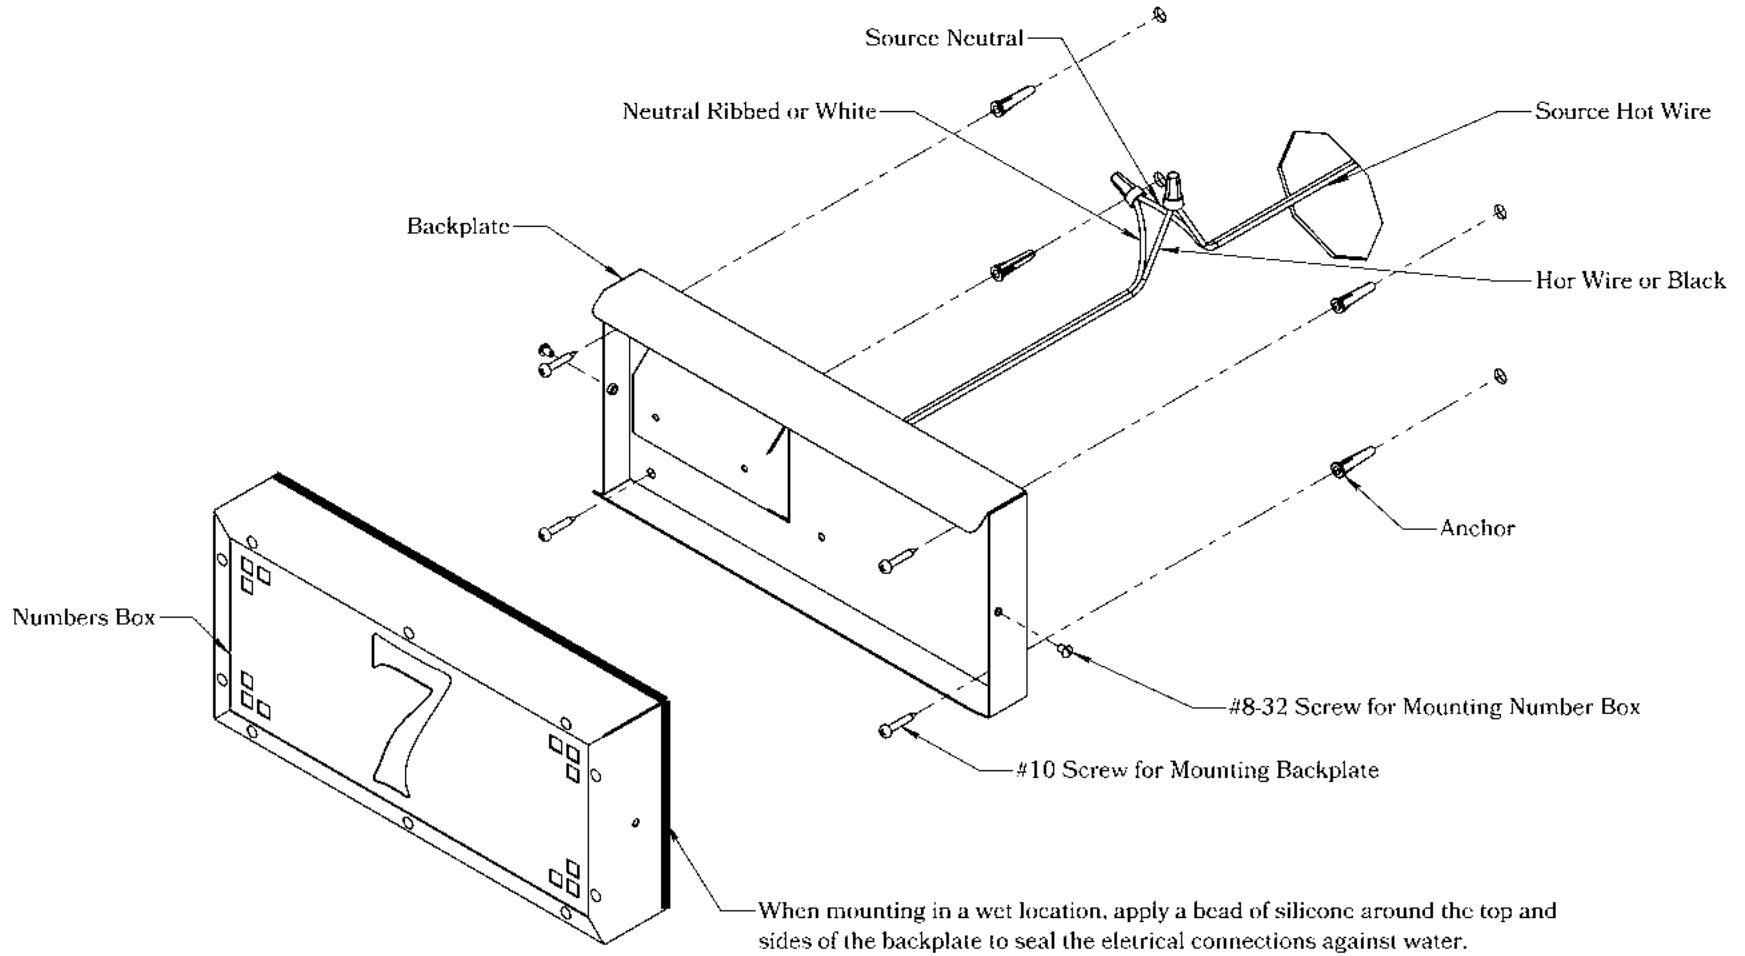

Electrical Specs

Voltage	12V or 120V
LED	Integrated
Wattage	4 Watts
On/Off Switch	Not Supplied

Additional Information

Manufacturer	America's Finest Lighting
Material	Brass

Mounting Instructions | Illuminated House Number-12V

CAUTION—DISCONNECT POWER

Always shut off power when installing or repairing this (or any other) electrical appliance. Failure to do so may result in severe injury or death. This product must be installed in accordance with applicable installation codes by a person familiar with the construction and operation of the product, and the hazards involved.

Mounting Instructions | Illuminated House Number-120V

CAUTION—DISCONNECT POWER

Always shut off power when installing or repairing this (or any other) electrical appliance. Failure to do so may result in severe injury or death. This product must be installed in accordance with applicable installation codes by a person familiar with the construction and operation of the product, and the hazards involved.