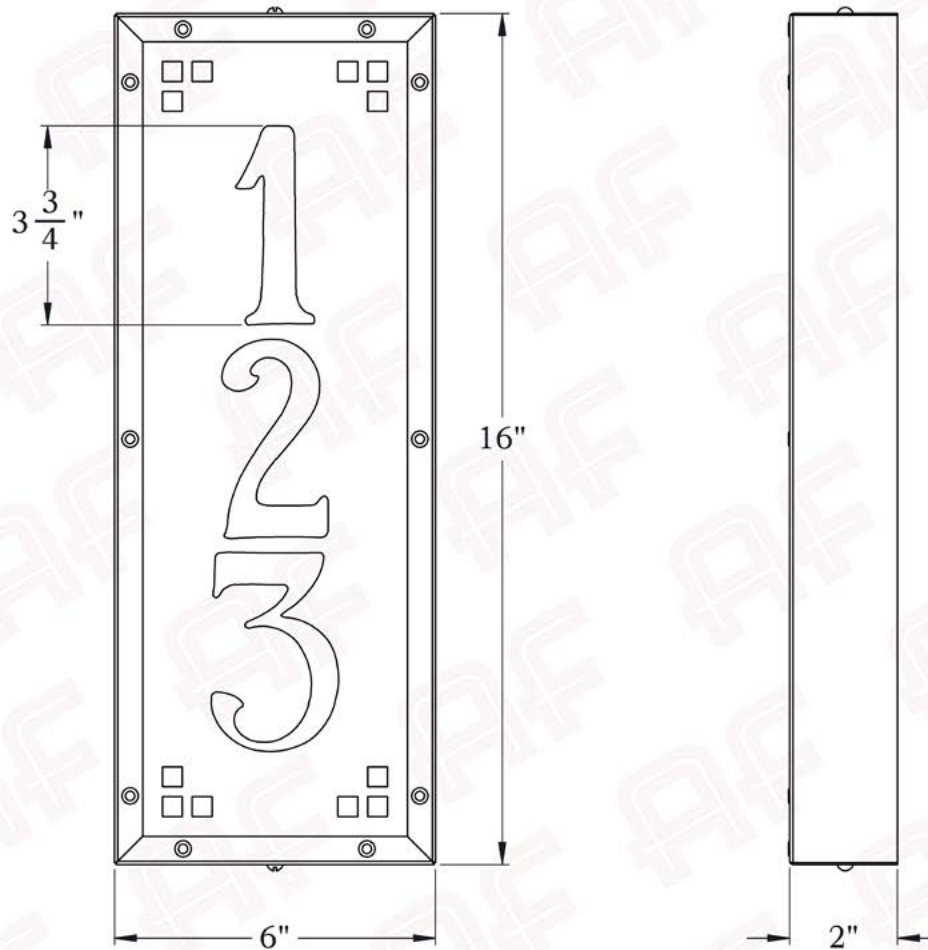

The Pasadena Series
Vertical Illuminated House Numbers
For Addresses with Three Digits

AMERICA'S FINEST 
 *Lighting & Mailbox Co.* 

FITS THREE-DIGIT ADDRESS NUMBERS ONLY

Dimensions

Width	6"
Height	16"
Projections	2"
Number Height	3 3/4"

Electrical Specs

Voltage	12V or 120V
LED	Integrated
Wattage	4 Watts
On/Off Switch	Not Supplied

Additional Information

Manufacturer	America's Finest Lighting
Material	Brass

Mounting Instructions | Illuminated House Number-12V