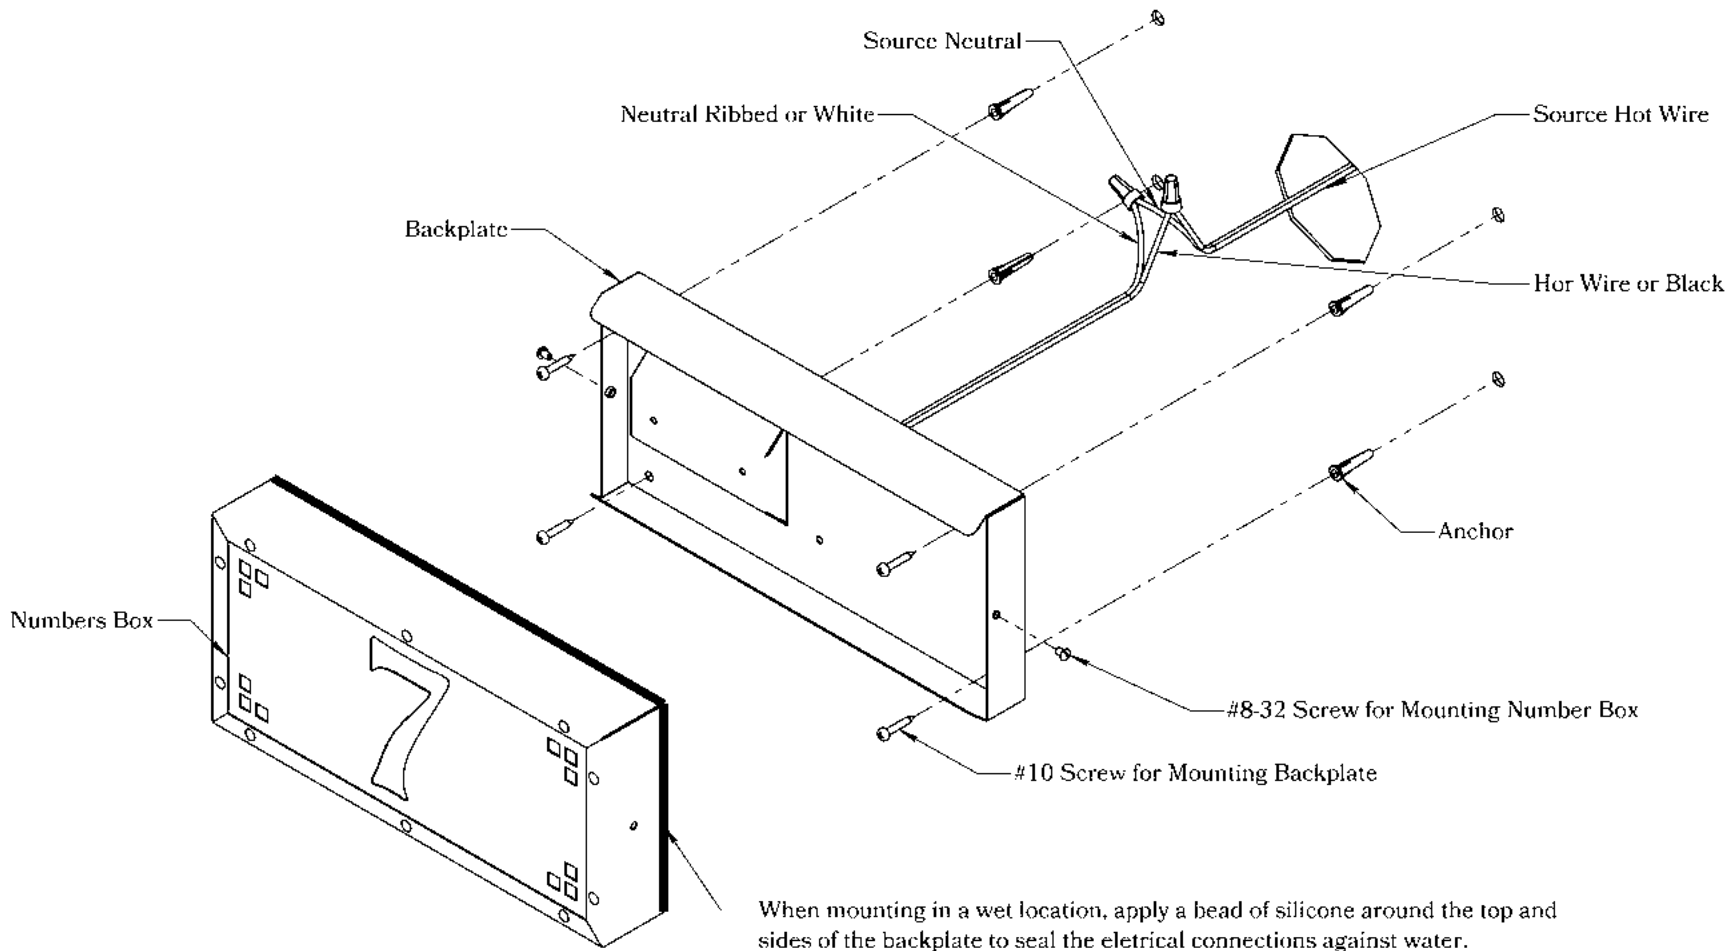

Electrical Specs

Voltage	12V or 120V
LED	Integrated
Wattage	4 Watts
On/Off Switch	Not Supplied

Additional Information

Manufacturer	America's Finest Lighting
Material	Brass

Mounting Instructions | Illuminated House Number-12V

CAUTION—DISCONNECT POWER

Always shut off power when installing or repairing this (or any other) electrical appliance. Failure to do so may result in severe injury or death. This product must be installed in accordance with applicable installation codes by a person familiar with the construction and operation of the product, and the hazards involved.

Mounting Instructions | Illuminated House Number-120V

CAUTION—DISCONNECT POWER

Always shut off power when installing or repairing this (or any other) electrical appliance. Failure to do so may result in severe injury or death. This product must be installed in accordance with applicable installation codes by a person familiar with the construction and operation of the product, and the hazards involved.