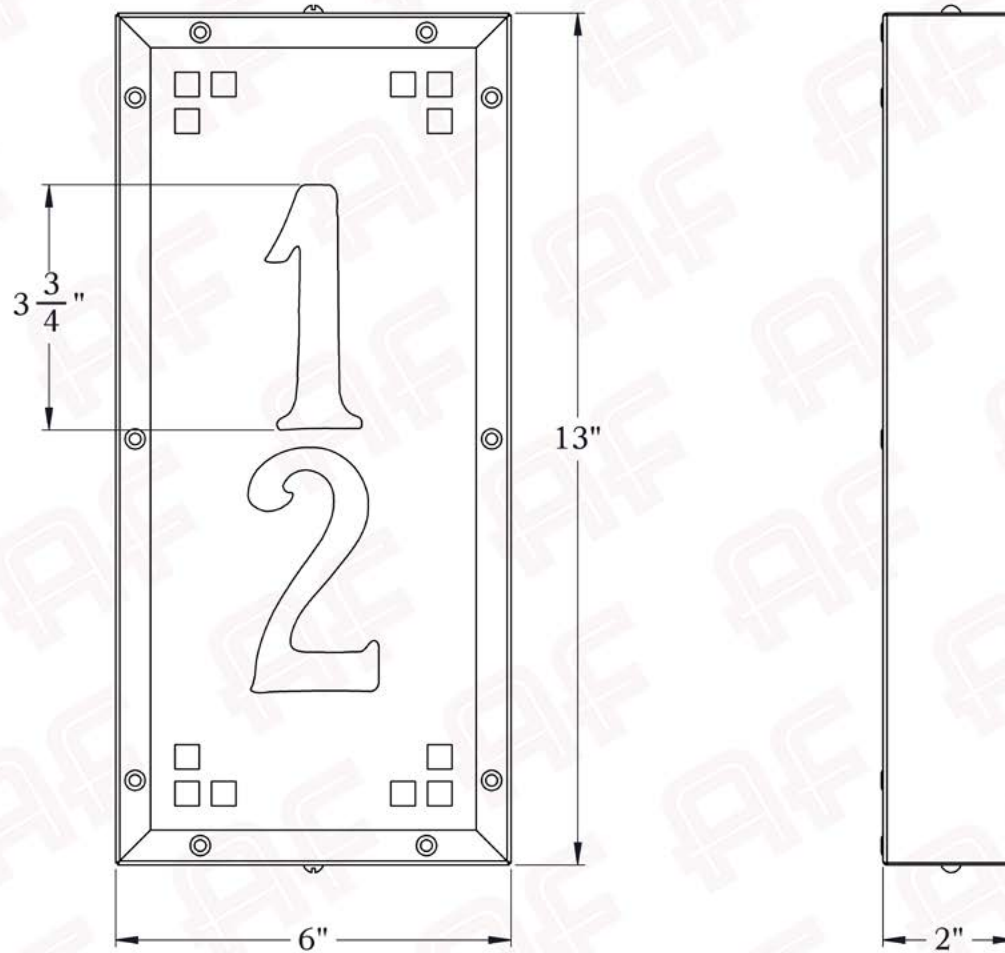

**The Pasadena Series**  
*Vertical Illuminated House Numbers*  
**For Addresses with One to Two Digits**

**AMERICA'S FINEST**   
 *Lighting & Mailbox Co.* 

FITS ONE OR TWO-DIGIT ADDRESS NUMBERS

## Dimensions

Width	6"
Height	13"
Projections	2"
Number Height	3 3/4"