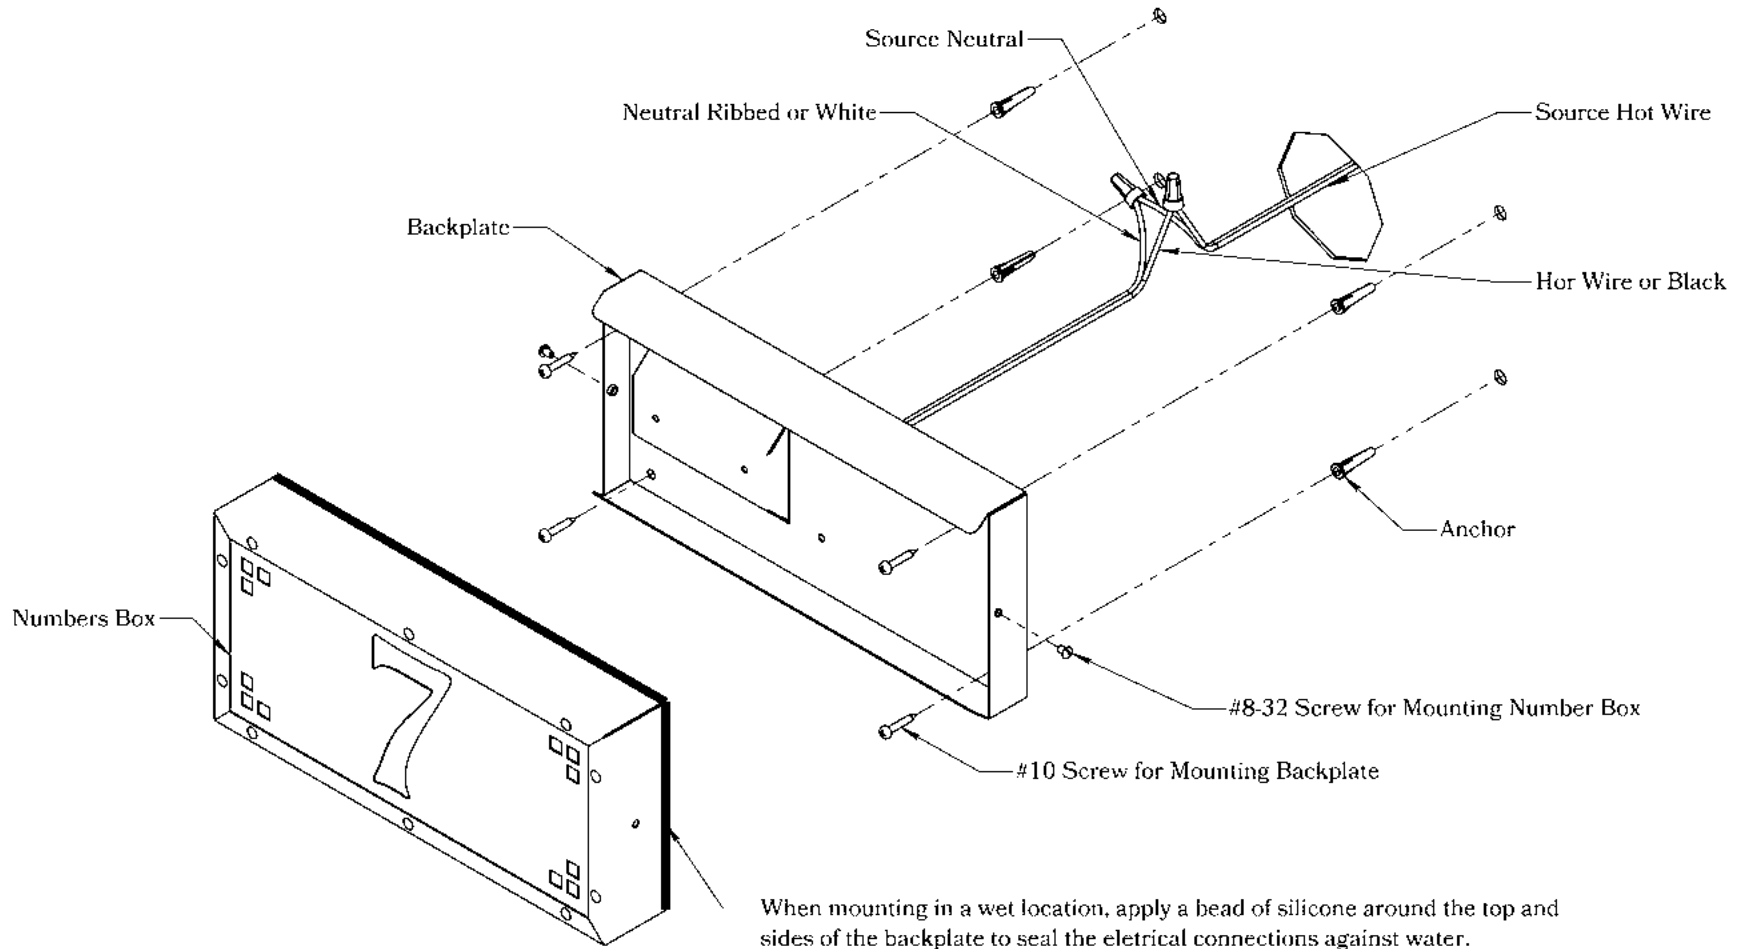

## Dimensions

Width	6"
Height	13"
Projections	2"
Number Height	3 3/4"

## Electrical Specs

Voltage	12V or 120V
LED	Integrated
Wattage	3 Watts
On/Off Switch	Not Supplied

## Additional Information

Manufacturer	America's Finest Lighting
Material	Brass

**Mounting Instructions** | Illuminated House Number-12V

**CAUTION—DISCONNECT POWER**

Always shut off power when installing or repairing this (or any other) electrical appliance. Failure to do so may result in severe injury or death. This product must be installed in accordance with applicable installation codes by a person familiar with the construction and operation of the product, and the hazards involved.

**Mounting Instructions** | Illuminated House Number-120V

**CAUTION—DISCONNECT POWER**

Always shut off power when installing or repairing this (or any other) electrical appliance. Failure to do so may result in severe injury or death. This product must be installed in accordance with applicable installation codes by a person familiar with the construction and operation of the product, and the hazards involved.