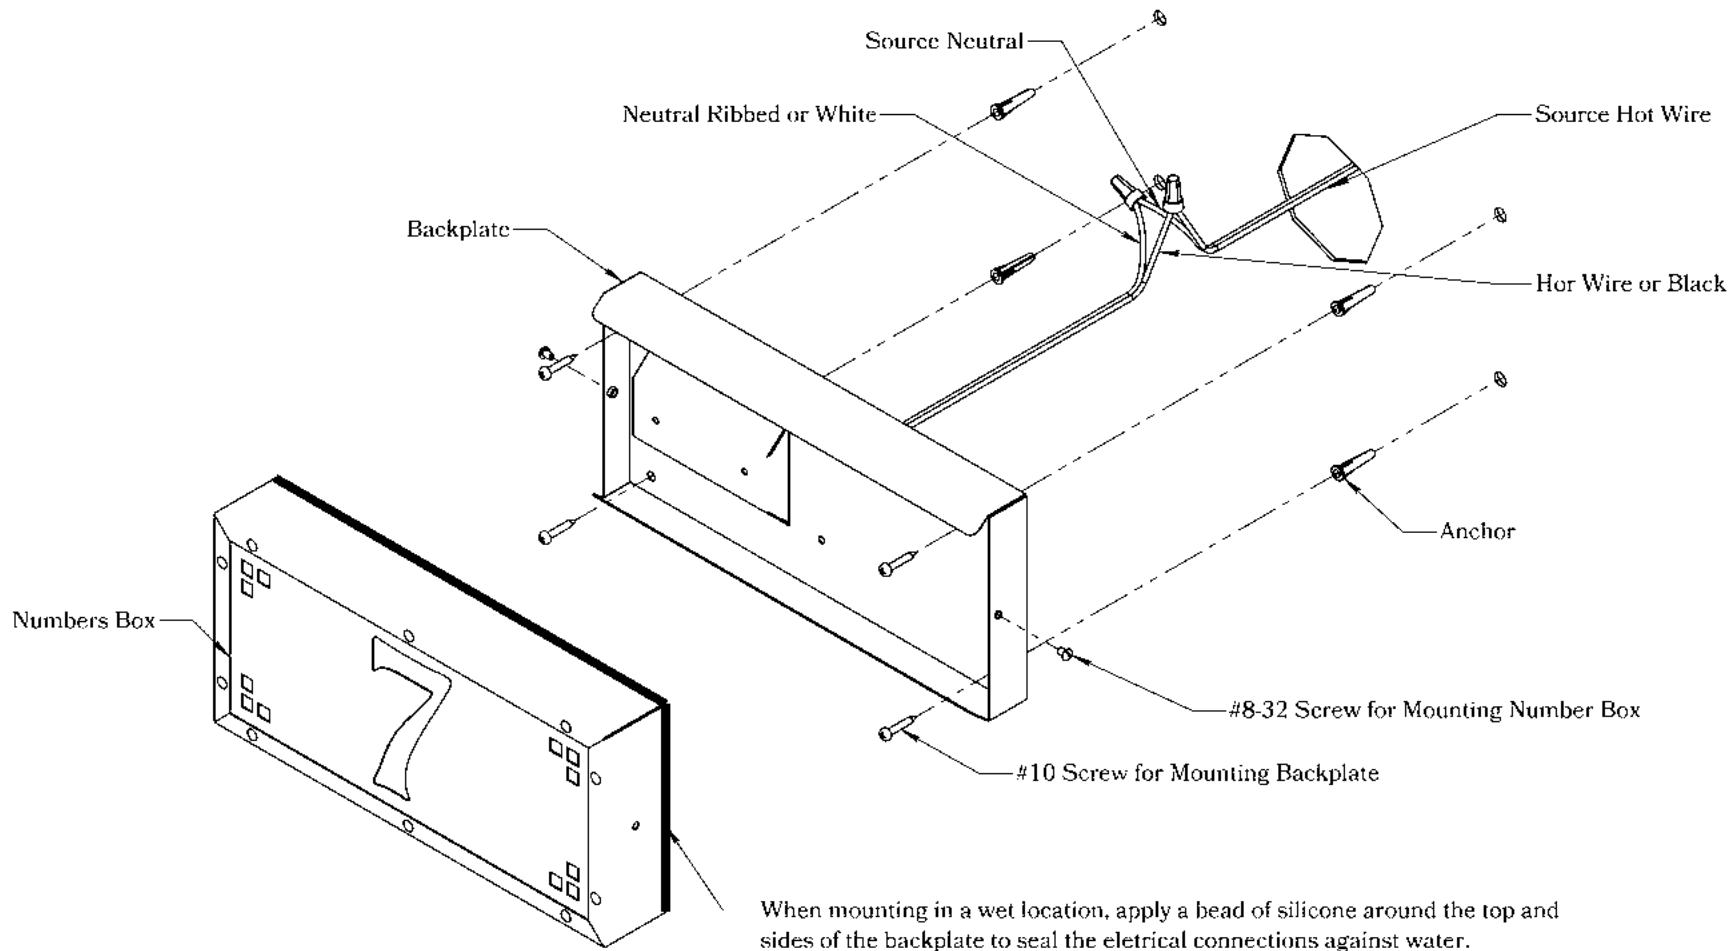

Electrical Specs

Voltage	12V or 120V
LED	Integrated
Wattage	5 Watts
On/Off Switch	Not Supplied

Additional Information

Manufacturer	America's Finest Lighting
Material	Brass

Mounting Instructions | Illuminated House Number-12V

CAUTION—DISCONNECT POWER

Always shut off power when installing or repairing this (or any other) electrical appliance. Failure to do so may result in severe injury or death. This product must be installed in accordance with applicable installation codes by a person familiar with the construction and operation of the product, and the hazards involved.

Mounting Instructions | Illuminated House Number-120V

CAUTION—DISCONNECT POWER

Always shut off power when installing or repairing this (or any other) electrical appliance. Failure to do so may result in severe injury or death. This product must be installed in accordance with applicable installation codes by a person familiar with the construction and operation of the product, and the hazards involved.