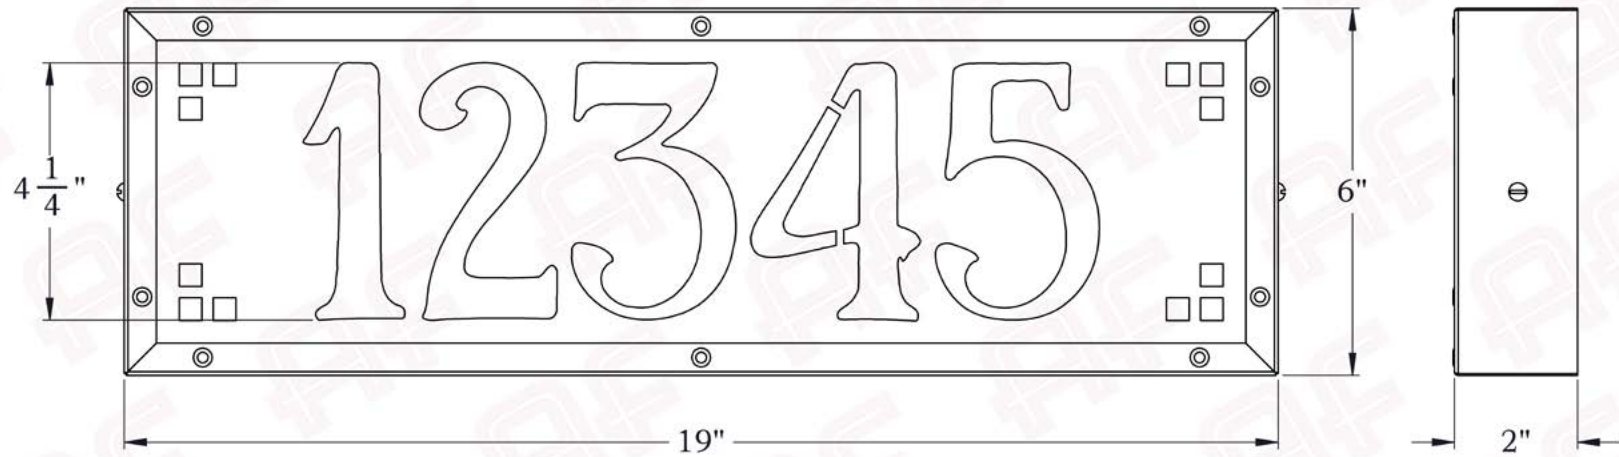

The Pasadena Series
Illuminated House Numbers
For Addresses with Five Digits

AMERICA'S FINEST 
 *Lighting & Mailbox Co.* 

FITS FIVE-DIGIT ADDRESS NUMBERS ONLY

Dimensions

Width	19"
Height	6"
Projections	2"
Number Height	4 1/4"

Electrical Specs

Voltage	12V or 120V
LED	Integrated
Wattage	5 Watts
On/Off Switch	Not Supplied

Additional Information

Manufacturer	America's Finest Lighting
Material	Brass

Mounting Instructions | Illuminated House Number-12V