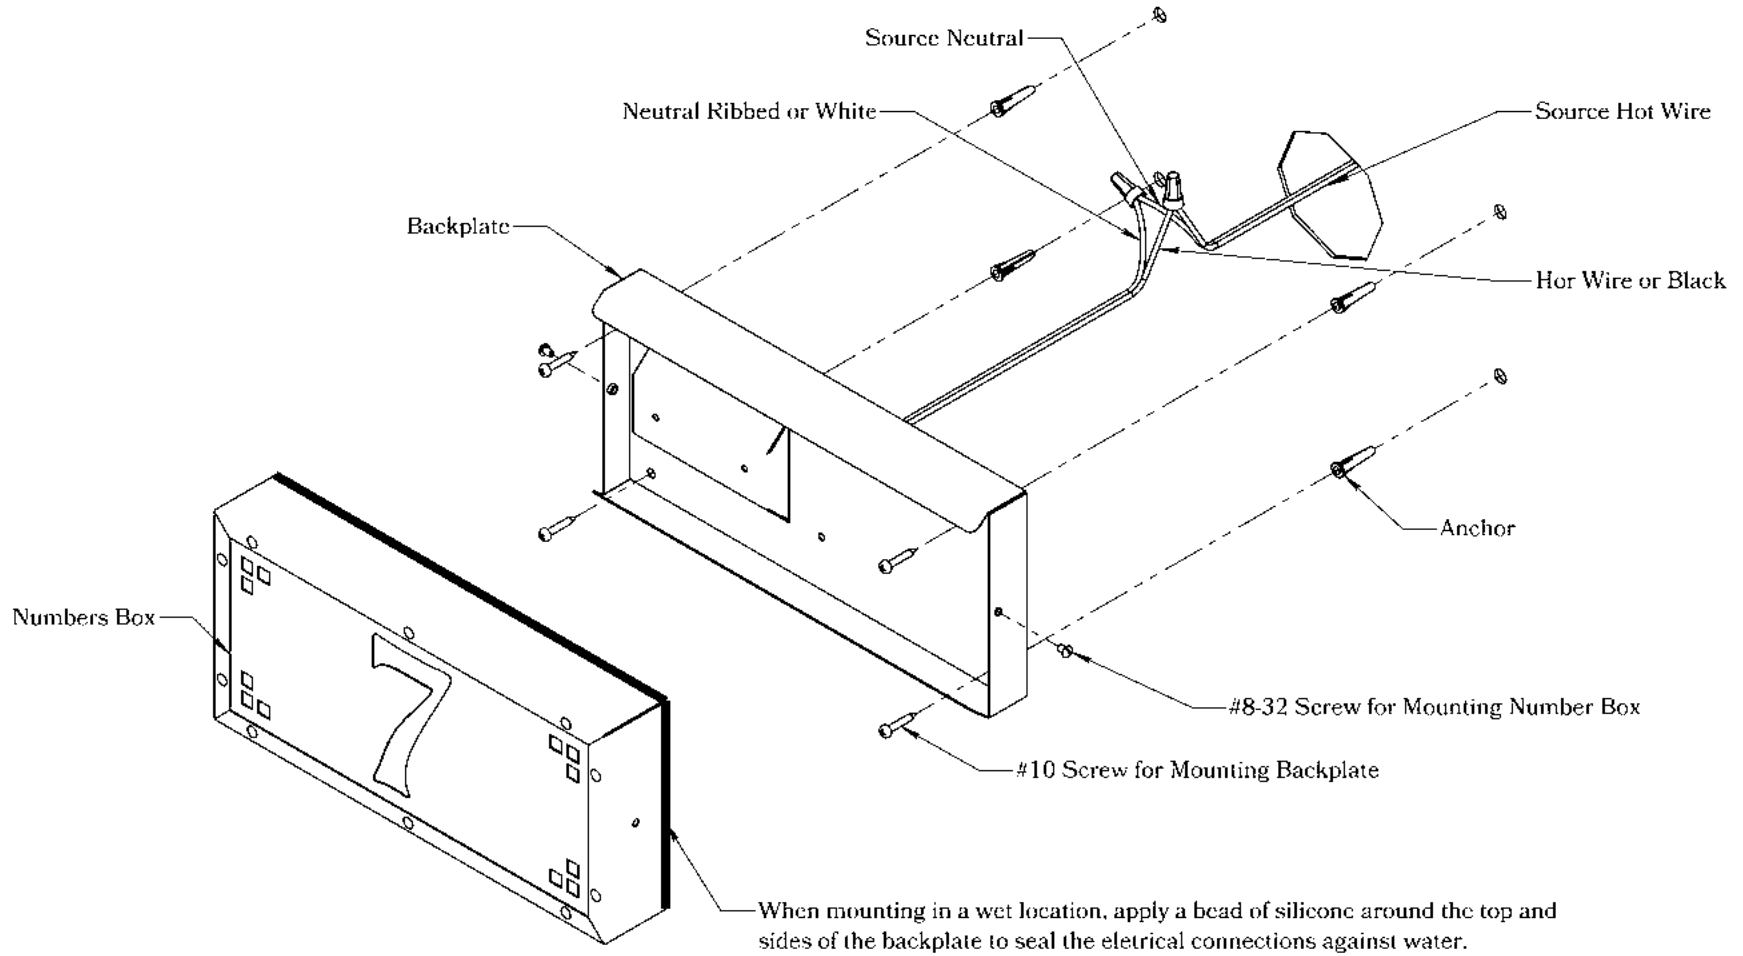

Mounting Instructions | Illuminated House Number-120V

CAUTION—DISCONNECT POWER

Always shut off power when installing or repairing this (or any other) electrical appliance. Failure to do so may result in severe injury or death. This product must be installed in accordance with applicable installation codes by a person familiar with the construction and operation of the product, and the hazards involved.