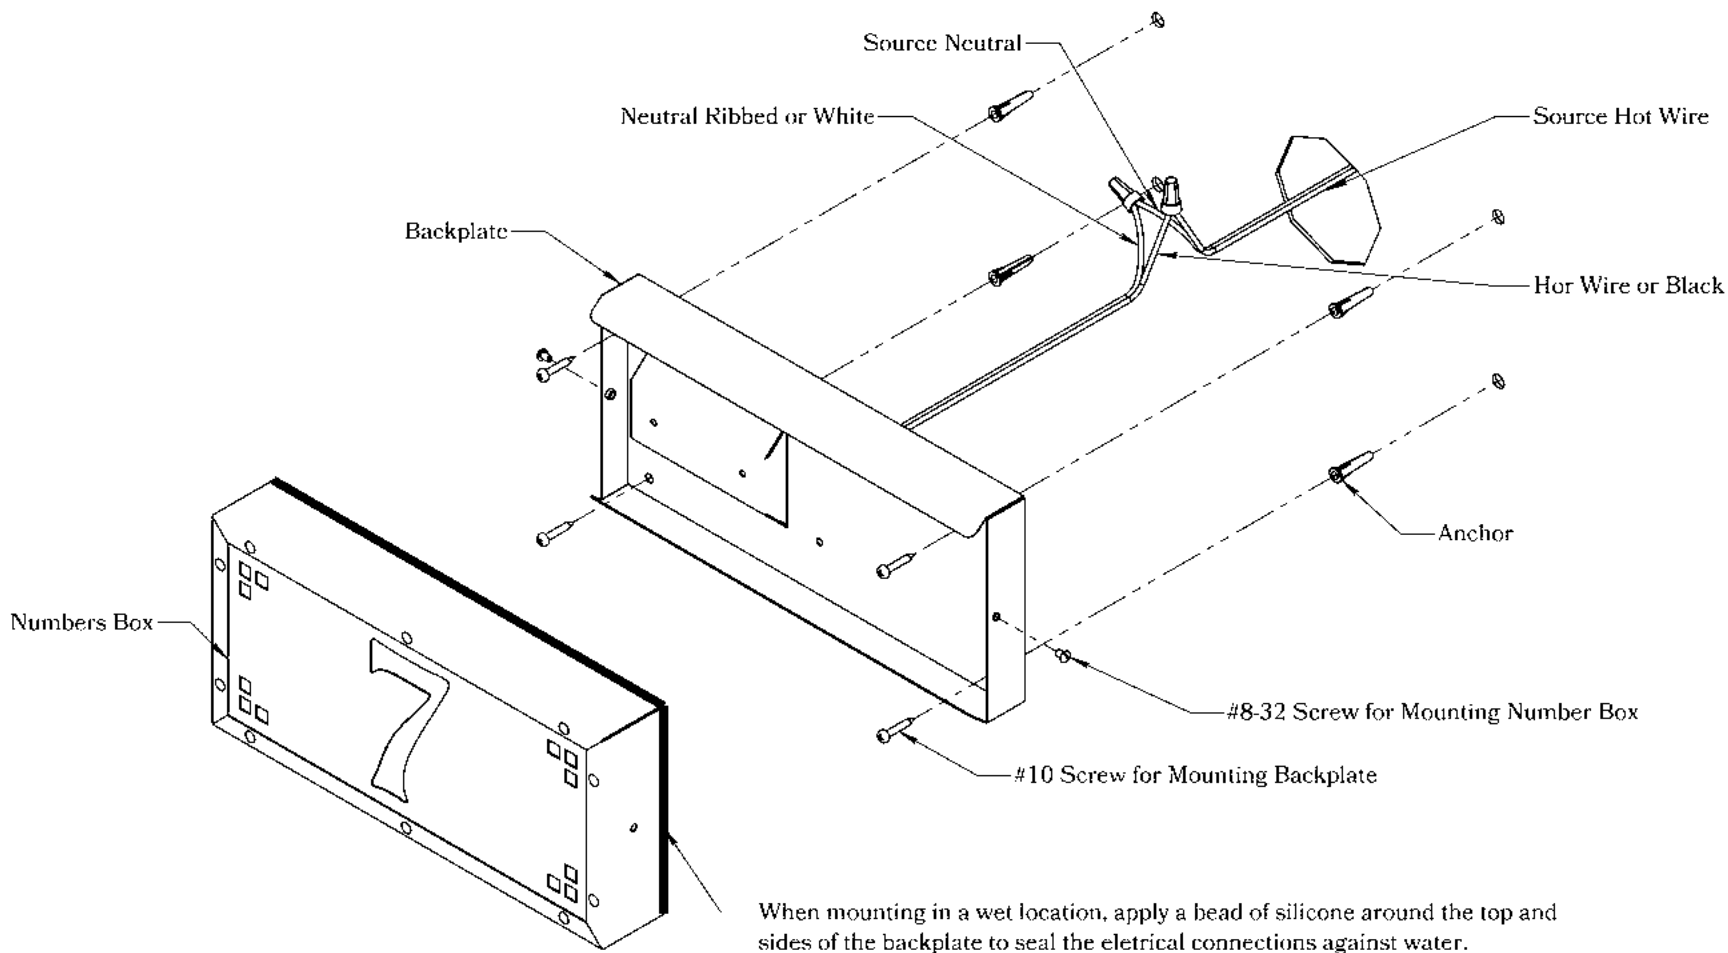

Electrical Specs

Voltage	12V or 120V
LED	Integrated
Wattage	4 Watts
On/Off Switch	Not Supplied

Additional Information

Manufacturer	America's Finest Lighting
Material	Brass

Mounting Instructions | Illuminated House Number-12V

CAUTION—DISCONNECT POWER

Always shut off power when installing or repairing this (or any other) electrical appliance. Failure to do so may result in severe injury or death. This product must be installed in accordance with applicable installation codes by a person familiar with the construction and operation of the product, and the hazards involved.

Mounting Instructions | Illuminated House Number-120V

CAUTION—DISCONNECT POWER

Always shut off power when installing or repairing this (or any other) electrical appliance. Failure to do so may result in severe injury or death. This product must be installed in accordance with applicable installation codes by a person familiar with the construction and operation of the product, and the hazards involved.