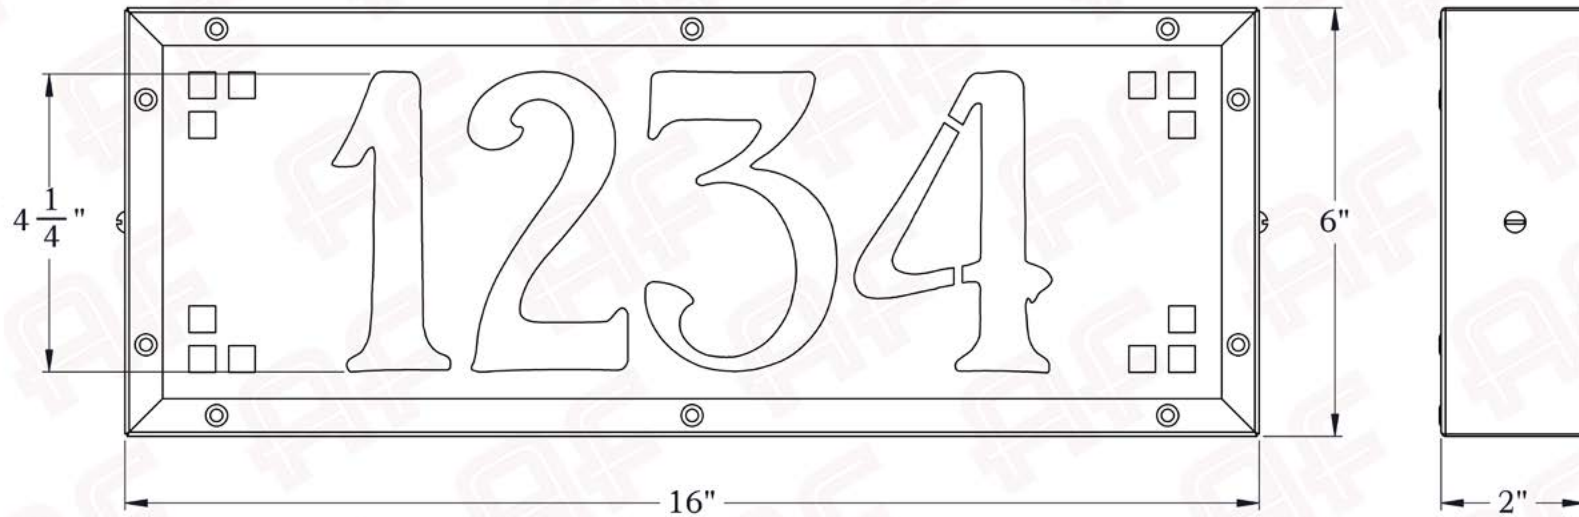

The Pasadena Series
Illuminated House Numbers
For Addresses with Four Digits

AMERICA'S FINEST 
 *Lighting & Mailbox Co.* 

FITS FOUR-DIGIT ADDRESS NUMBERS ONLY

Dimensions

Width	16"
Height	6"
Projections	2"
Number Height	4 1/4"

Electrical Specs

Voltage	12V or 120V
LED	Integrated
Wattage	4 Watts
On/Off Switch	Not Supplied

Additional Information

Manufacturer	America's Finest Lighting
Material	Brass

Mounting Instructions | Illuminated House Number-12V